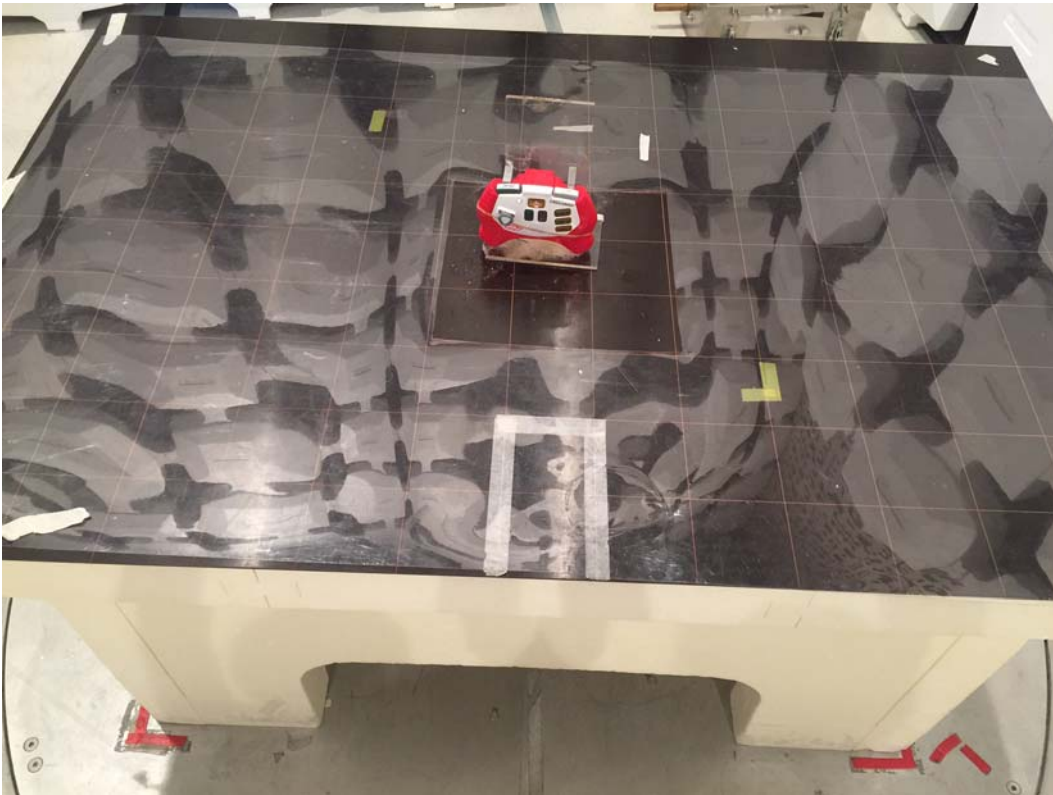


INTERTEK TESTING SERVICE

Report No.: 17041542HKG-001 (FCC)

Configuration Photographs

Worst-Case Radiated Emissions

(Front View)

Model : **FFY80**

INTERTEK TESTING SERVICE

Report No.: 17041542HKG-001 (FCC)

Configuration Photographs

Worst-Case Radiated Emissions

(Back View)

Model : **FFY80**

Configuration Photographs

INTERTEK TESTING SERVICE

Report No.: 17041542HKG-001 (FCC)

Worst-Case Radiated Emissions

(Front View)

Model : FFY80

INTERTEK TESTING SERVICE

Report No.: 17041542HKG-001 (FCC)

Configuration Photographs

Worst-Case Radiated Emissions

(Back View)

Model : FFY80