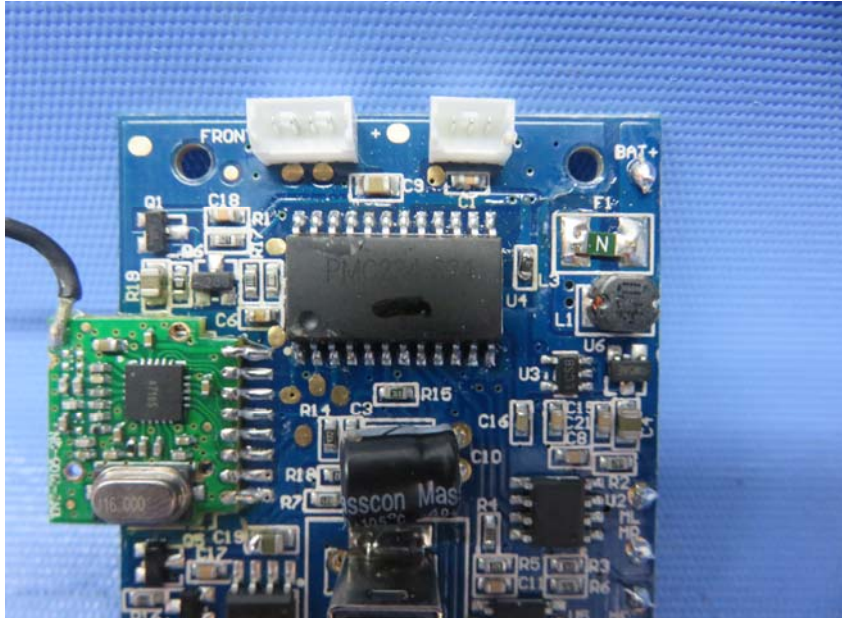

INTERTEK TESTING SERVICE

Report No.: 17041542HKG-003

Equipment Photographs

Model : FFY80

(Internal)

FCC ID: PIYFFY80-17A5R

INTERTEK TESTING SERVICE

Report No.: 17041542HKG-003

Equipment Photographs

Model : FFY80

(Internal)

FCC ID: PIYFFY80-17A5R

INTERTEK TESTING SERVICE

Report No.: 17041542HKG-003

Equipment Photographs

Model : FFY80

(Internal)

FCC ID: PIYFFY80-17A5R

INTERTEK TESTING SERVICE

Report No.: 17041542HKG-003

Equipment Photographs

Model : FFY80

(Internal)

FCC ID: PIYFFY80-17A5R