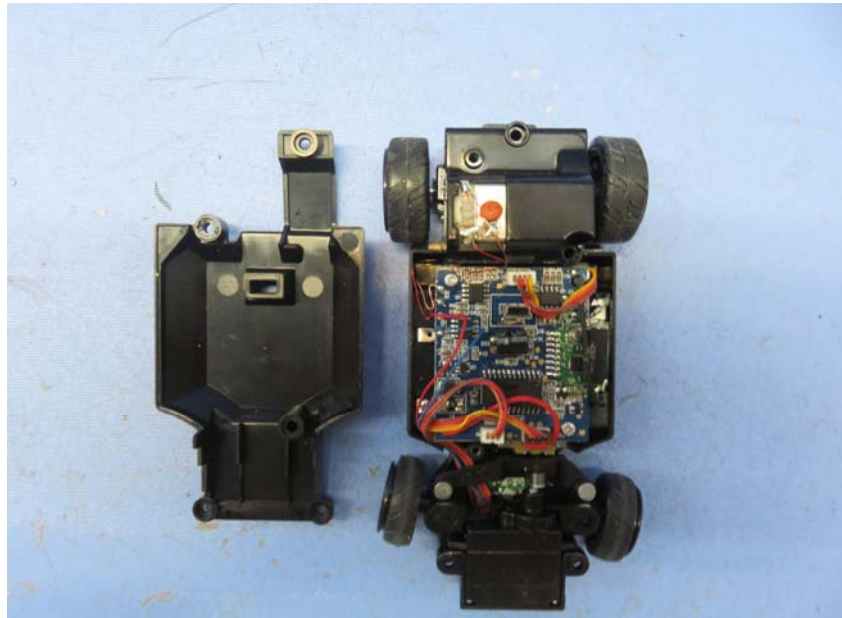

INTERTEK TESTING SERVICE

Report No.: 17041542HKG-003

Equipment Photographs

Model : FFY80

(Internal)

FCC ID: PIYFFY80-17A5R

INTERTEK TESTING SERVICE

Report No.: 17041542HKG-003

Equipment Photographs

Model : FFY80

(Internal)

FCC ID: PIYFFY80-17A5R

INTERTEK TESTING SERVICE

Report No.: 17041542HKG-003

Equipment Photographs

Model : FFY80

(Internal)

FCC ID: PIYFFY80-17A5R

INTERTEK TESTING SERVICE

Report No.: 17041542HKG-003

Equipment Photographs

Model : FFY80

(Internal)

FCC ID: PIYFFY80-17A5R