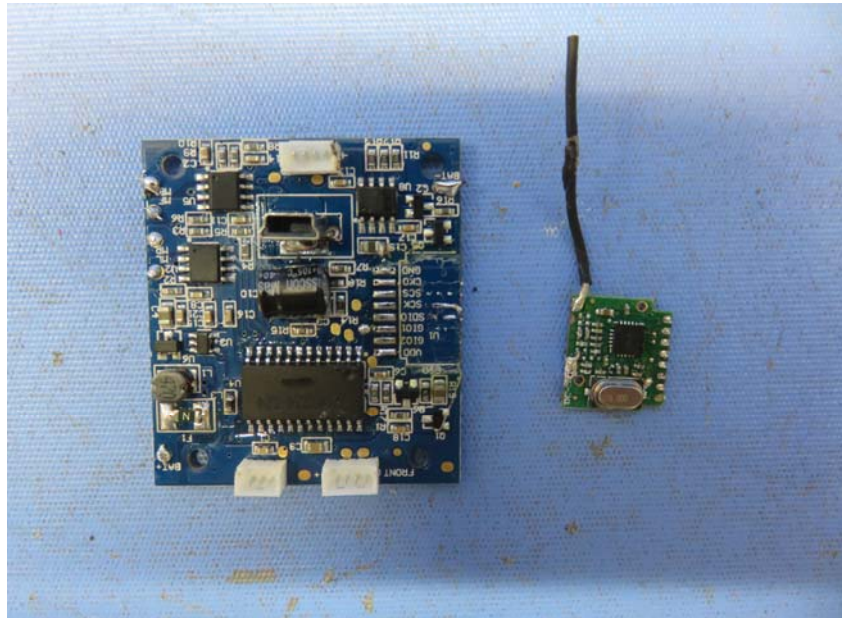

INTERTEK TESTING SERVICE

Report No.: 17041542HKG-003

Equipment Photographs

Model : FFY80

(Internal)

FCC ID: PIYFFY80-17A5R