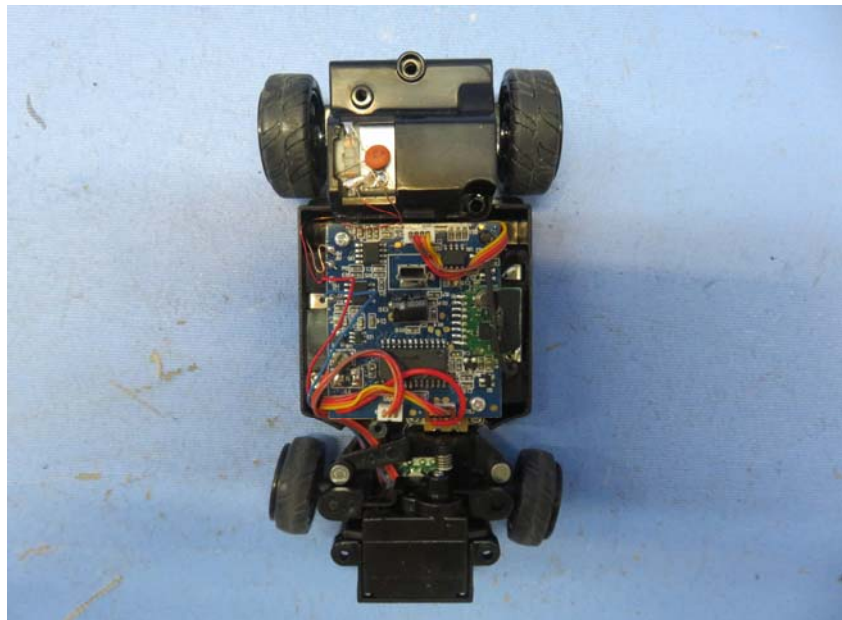

INTERTEK TESTING SERVICE

Report No.: 17041542HKG-003

Equipment Photographs

Model : FFY80

(Internal)

FCC ID: PIYFFY80-17A5R

INTERTEK TESTING SERVICE

Report No.: 17041542HKG-003

Equipment Photographs

Model : FFY80

(Internal)

FCC ID: PIYFFY80-17A5R

INTERTEK TESTING SERVICE

Report No.: 17041542HKG-003

Equipment Photographs

Model : FFY80

(Internal)

FCC ID: PIYFFY80-17A5R

INTERTEK TESTING SERVICE

Report No.: 17041542HKG-003

Equipment Photographs

Model : FFY80

(Internal)

FCC ID: PIYFFY80-17A5R