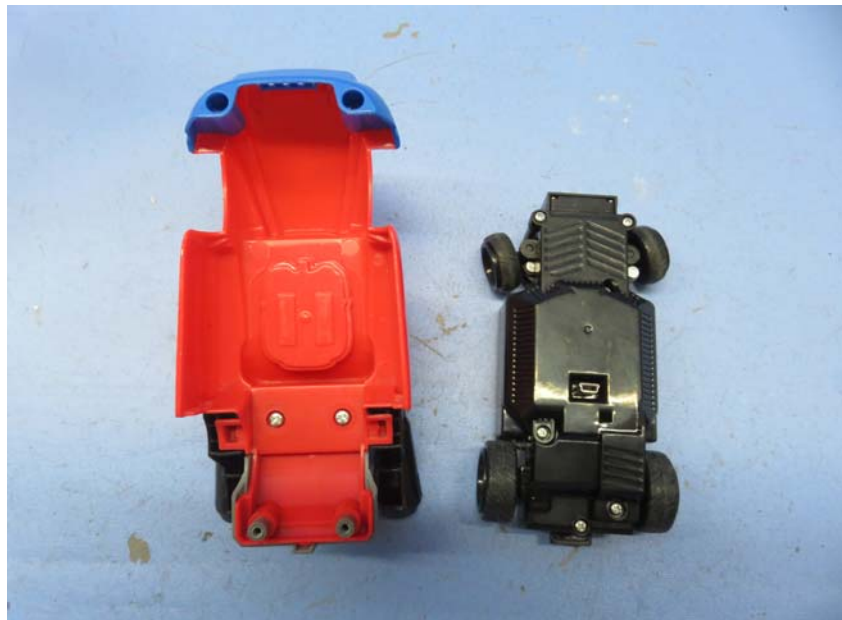

INTERTEK TESTING SERVICE

Report No.: 17041542HKG-003

Equipment Photographs

Model : FFY80

(Internal)

FCC ID: PIYFFY80-17A5R

INTERTEK TESTING SERVICE

Report No.: 17041542HKG-003

Equipment Photographs

Model : FFY80

(Internal)

FCC ID: PIYFFY80-17A5R

INTERTEK TESTING SERVICE

Report No.: 17041542HKG-003

Equipment Photographs

Model : FFY80

(Internal)

FCC ID: PIYFFY80-17A5R

INTERTEK TESTING SERVICE

Report No.: 17041542HKG-003

Equipment Photographs

Model : FFY80

(Internal)

FCC ID: PIYFFY80-17A5R