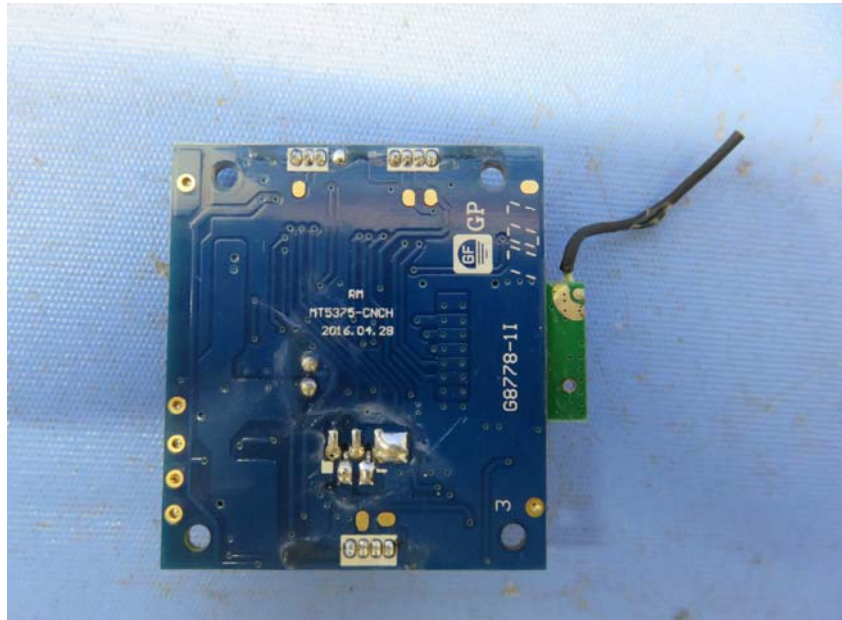

INTERTEK TESTING SERVICE

Report No.: 17041542HKG-003

Equipment Photographs

Model : FFY80

(Internal)

FCC ID: PIYFFY80-17A5R

INTERTEK TESTING SERVICE

Report No.: 17041542HKG-003

Equipment Photographs

Model : FFY80

(Internal)

FCC ID: PIYFFY80-17A5R

INTERTEK TESTING SERVICE

Report No.: 17041542HKG-003

Equipment Photographs

Model : FFY80

(Internal)

FCC ID: PIYFFY80-17A5R

INTERTEK TESTING SERVICE

Report No.: 17041542HKG-003

Equipment Photographs

Model : FFY80

(Internal)

FCC ID: PIYFFY80-17A5R