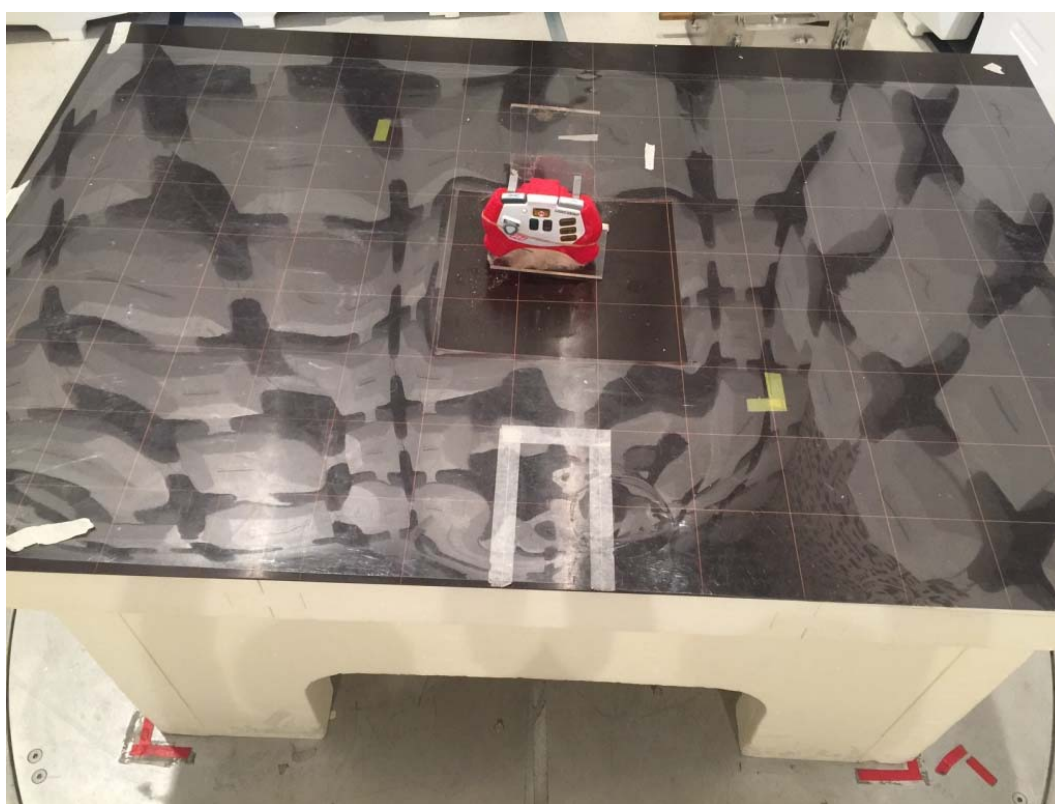

INTERTEK TESTING SERVICE

Report No.: 17041542HKG-003

Configuration Photographs

Worst-Case Radiated Emissions

(Front View)

Model : **FFY80**

INTERTEK TESTING SERVICE

Report No.: 17041542HKG-003

Configuration Photographs

Worst-Case Radiated Emissions

(Back View)

Model : FFY80

INTERTEK TESTING SERVICE

Report No.: 17041542HKG-003

Configuration Photographs

Worst-Case Radiated Emissions

(Front View)

Model : FFY80

INTERTEK TESTING SERVICE

Report No.: 17041542HKG-003

Configuration Photographs

Worst-Case Radiated Emissions

(Back View)

Model : FFY80