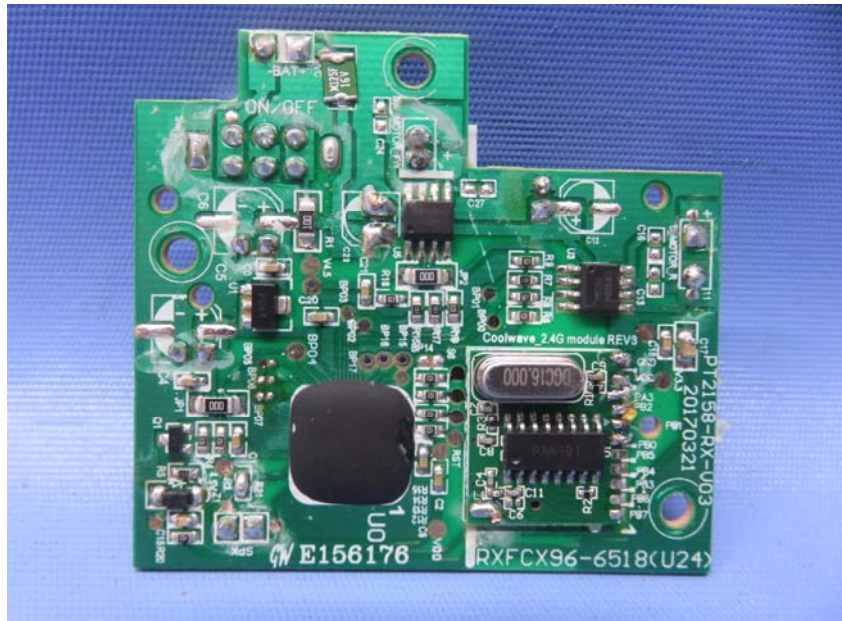

INTERTEK TESTING SERVICE

Equipment Photographs

Model : FCX96R

(Internal)

FCC ID: PIYFCX96-17A5R
IC: 4390C-FCX9617A5R

INTERTEK TESTING SERVICE

Equipment Photographs

Model : FCX96R

(Internal)

FCC ID: PIYFCX96-17A5R
IC: 4390C-FCX9617A5R

INTERTEK TESTING SERVICE

Equipment Photographs

Model : FCX96R

(Internal)

FCC ID: PIYFCX96-17A5R
IC: 4390C-FCX9617A5R

INTERTEK TESTING SERVICE

Equipment Photographs

Model : FCX96R

(Internal)

FCC ID: PIYFCX96-17A5R
IC: 4390C-FCX9617A5R