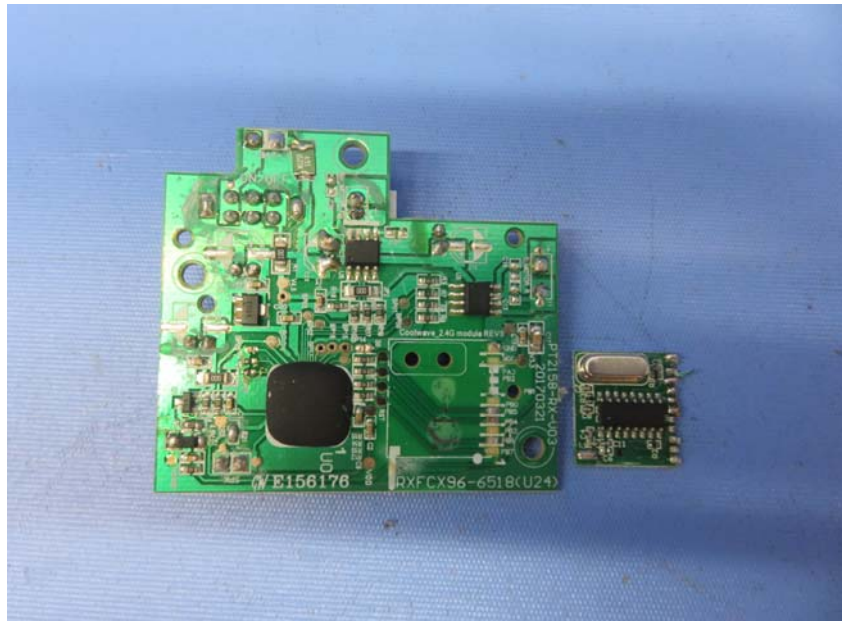

INTERTEK TESTING SERVICE

Equipment Photographs

Model : FCX96R

(Internal)

FCC ID: PIYFCX96-17A5R
IC: 4390C-FCX9617A5R

INTERTEK TESTING SERVICE

Equipment Photographs

Model : FCX96R

(Internal)

FCC ID: PIYFCX96-17A5R
IC: 4390C-FCX9617A5R

INTERTEK TESTING SERVICE

Equipment Photographs

Model : FCX96R

(Internal)

FCC ID: PIYFCX96-17A5R
IC: 4390C-FCX9617A5R

INTERTEK TESTING SERVICE

Equipment Photographs

Model : FCX96R

(Internal)

FCC ID: PIYFCX96-17A5R
IC: 4390C-FCX9617A5R