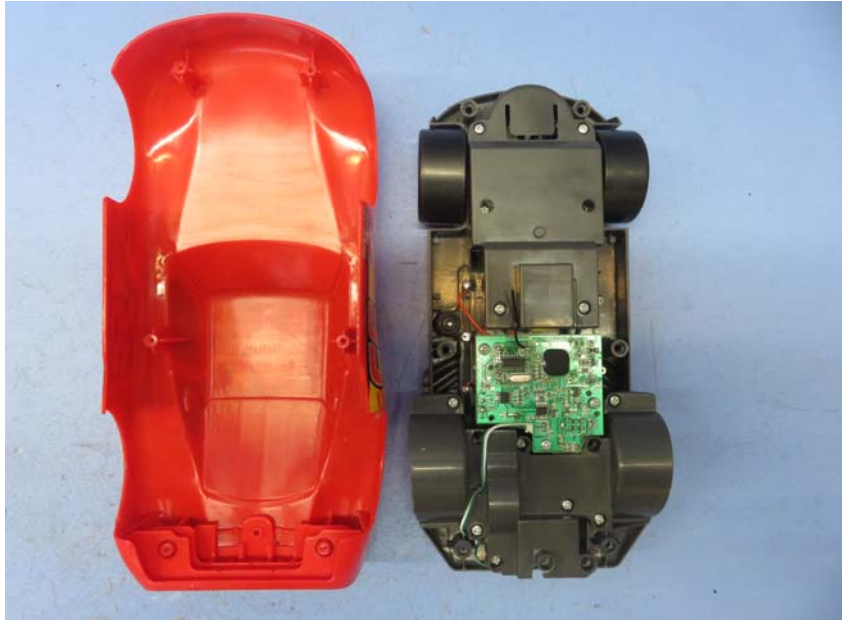

INTERTEK TESTING SERVICE

Equipment Photographs

Model : FCX96R

(Internal)

FCC ID: PIYFCX96-17A5R
IC: 4390C-FCX9617A5R

INTERTEK TESTING SERVICE

Equipment Photographs

Model : FCX96R

(Internal)

FCC ID: PIYFCX96-17A5R
IC: 4390C-FCX9617A5R

INTERTEK TESTING SERVICE

Equipment Photographs

Model : FCX96R

(Internal)

FCC ID: PIYFCX96-17A5R
IC: 4390C-FCX9617A5R

INTERTEK TESTING SERVICE

Equipment Photographs

Model : FCX96R

(Internal)

FCC ID: PIYFCX96-17A5R
IC: 4390C-FCX9617A5R