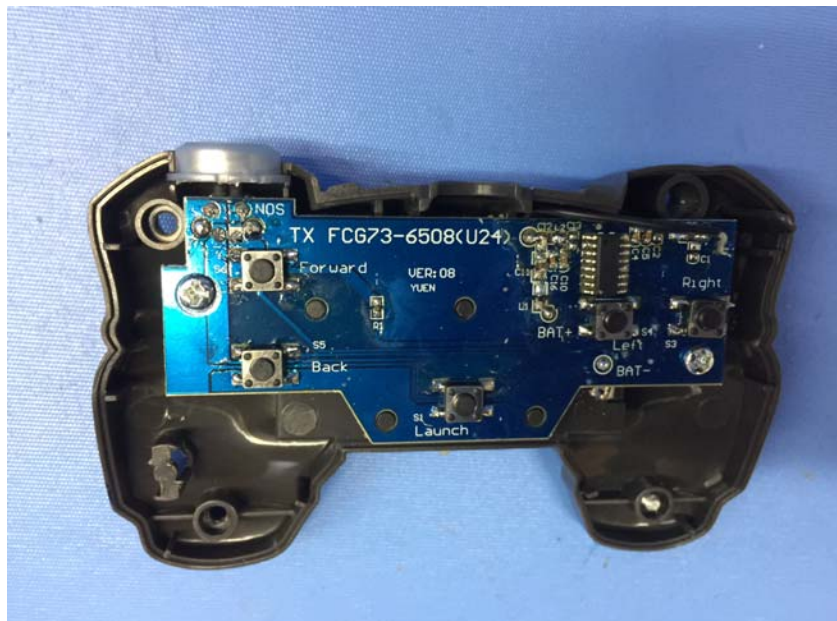

INTERTEK TESTING SERVICE

Report No.: 17060589HKG-001

Equipment Photographs

Model : FCG73

(Internal)

FCC ID: PIYFCG73-17A5T
IC: 4390C-FCG7317A5T

INTERTEK TESTING SERVICE

Report No.: 17060589HKG-001

Equipment Photographs

Model : FCG73

(Internal)

FCC ID: PIYFCG73-17A5T
IC: 4390C-FCG7317A5T

INTERTEK TESTING SERVICE

Report No.: 17060589HKG-001

Equipment Photographs

Model : FCG73

(Internal)

FCC ID: PIYFCG73-17A5T
IC: 4390C-FCG7317A5T