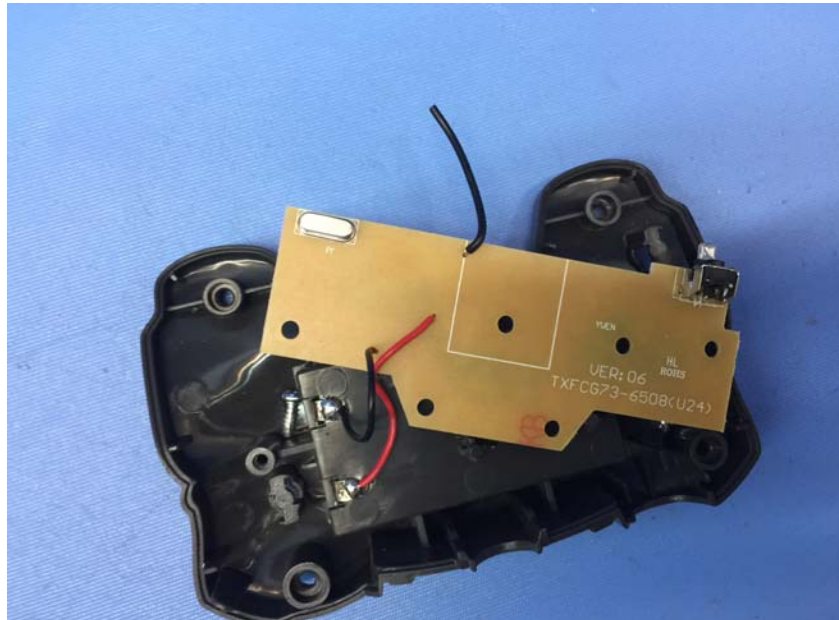

INTERTEK TESTING SERVICE

Report No.: 17060589HKG-001

Equipment Photographs

Model : FCG73

(Internal)

FCC ID: PIYFCG73-17A5T
IC: 4390C-FCG7317A5T