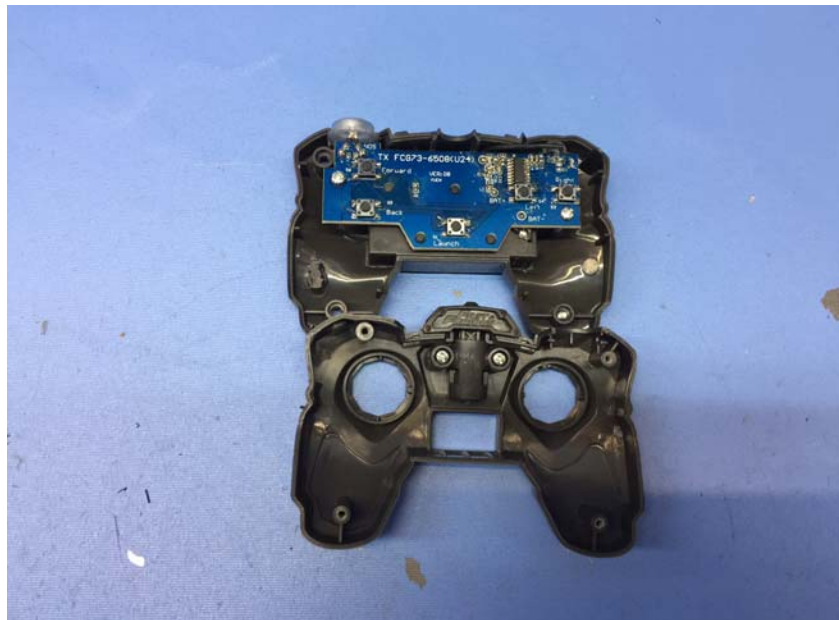

INTERTEK TESTING SERVICE

Report No.: 17060589HKG-001

Equipment Photographs

Model : FCG73

(Internal)

FCC ID: PIYFCG73-17A5T
IC: 4390C-FCG7317A5T

INTERTEK TESTING SERVICE

Report No.: 17060589HKG-001

Equipment Photographs

Model : FCG73

(Internal)

FCC ID: PIYFCG73-17A5T
IC: 4390C-FCG7317A5T

INTERTEK TESTING SERVICE

Report No.: 17060589HKG-001

Equipment Photographs

Model : FCG73

(Internal)

FCC ID: PIYFCG73-17A5T
IC: 4390C-FCG7317A5T