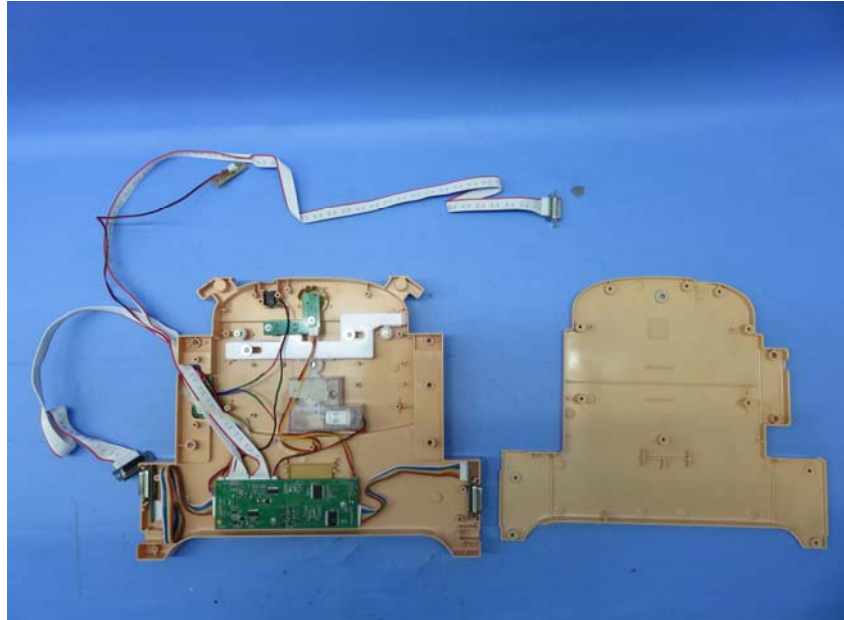

(Internal)

INTERTEK TESTING SERVICE

Report No.: 16080221HKG-001

Equipment Photographs

Model : DPX21

(Internal)

INTERTEK TESTING SERVICE

Report No.: 16080221HKG-001

Equipment Photographs

Model : DPX21

(Internal)

INTERTEK TESTING SERVICE

Report No.: 16080221HKG-001

Equipment Photographs

Model : DPX21

(Internal)