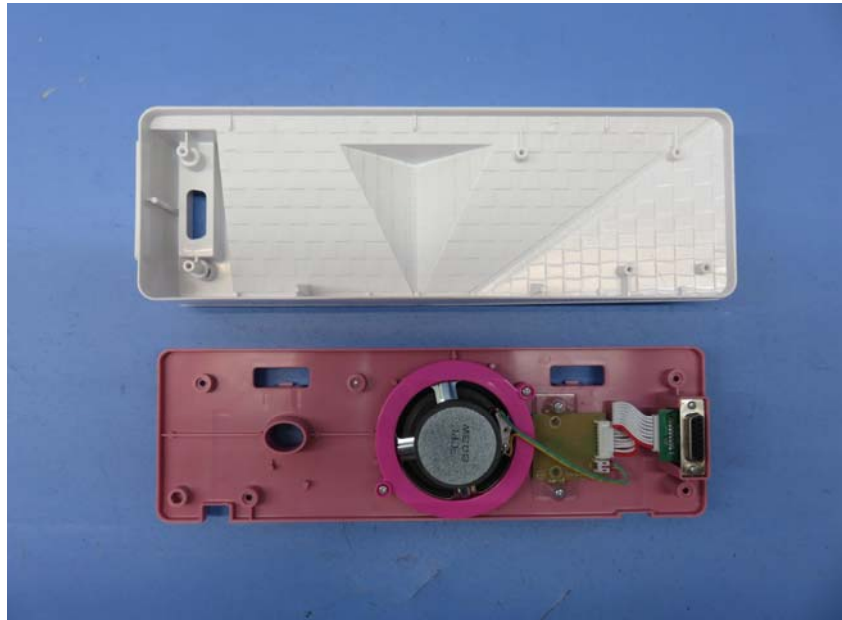

INTERTEK TESTING SERVICE

Report No.: 16080221HKG-001

Equipment Photographs

Model : DPX21

(Internal)

FCC ID: PIYDPX21-16A5W
IC: 4390C-DPX2116A5W