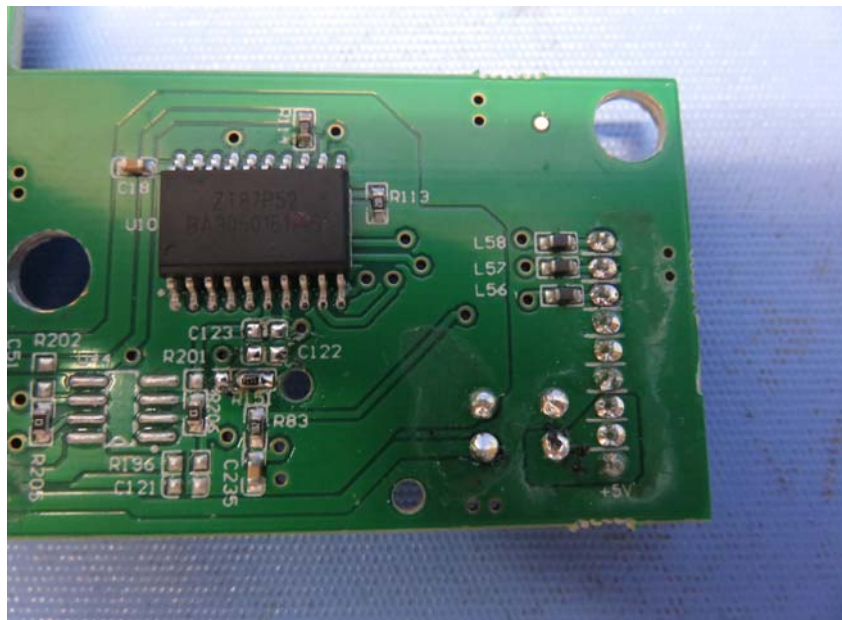

INTERTEK TESTING SERVICE

Report No.: 16080221HKG-001

Equipment Photographs

Model : DPX21

(Internal)

FCC ID: PIYDPX21-16A5W
IC: 4390C-DPX2116A5W

INTERTEK TESTING SERVICE

Report No.: 16080221HKG-001

Equipment Photographs

Model : DPX21

(Internal)

INTERTEK TESTING SERVICE

Report No.: 16080221HKG-001

Equipment Photographs

Model : DPX21

(Internal)