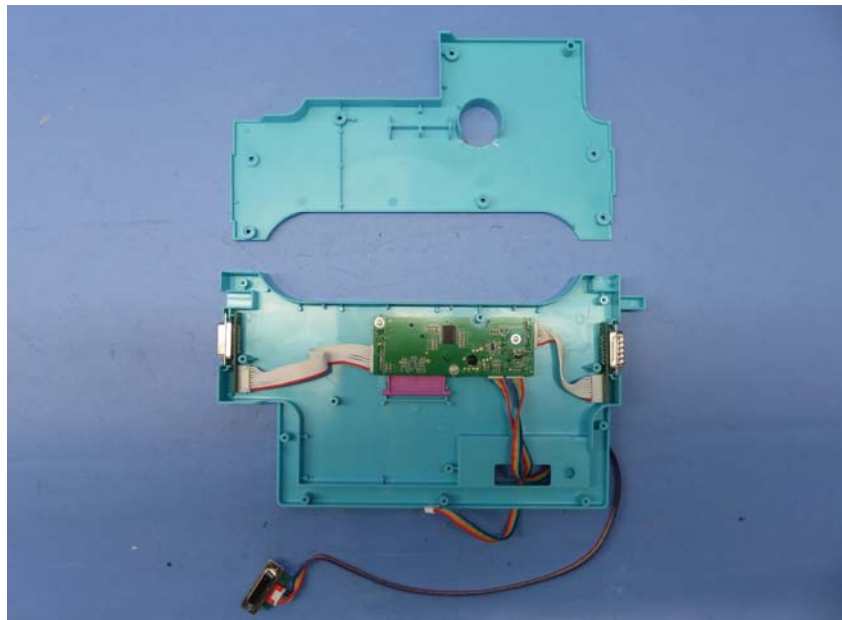

(Internal)

INTERTEK TESTING SERVICE

Report No.: 16080221HKG-001

Equipment Photographs

Model : DPX21

(Internal)

INTERTEK TESTING SERVICE

Report No.: 16080221HKG-001