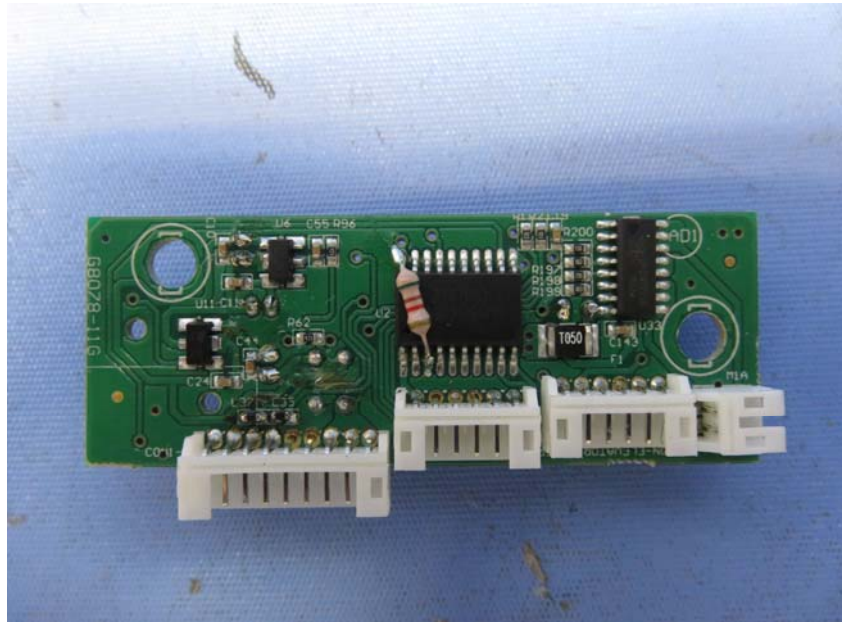

INTERTEK TESTING SERVICE

Report No.: 16080221HKG-001

Equipment Photographs

Model : DPX21

(Internal)

FCC ID: PIYDPX21-16A5W
IC: 4390C-DPX2116A5W