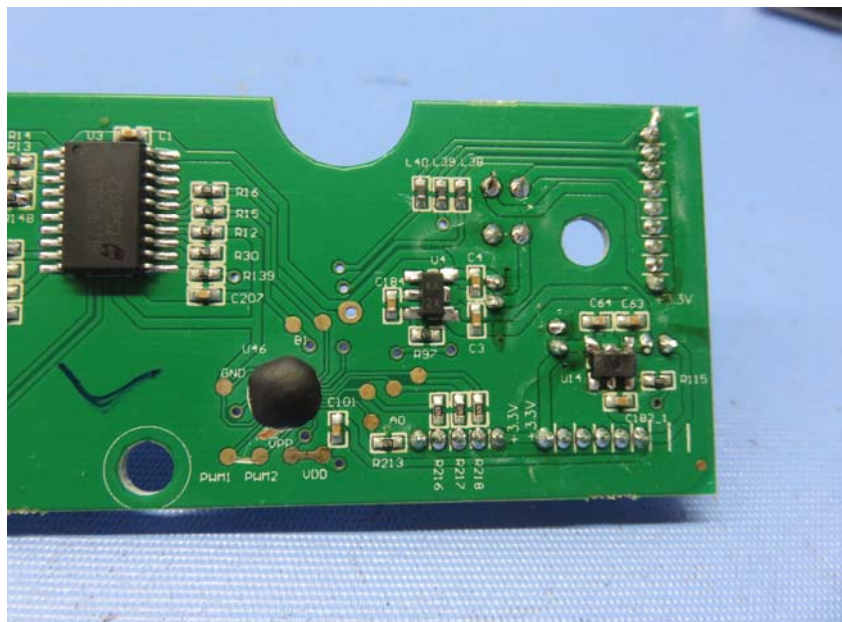

Model : DPX21

(Internal)

INTERTEK TESTING SERVICE

Report No.: 16080221HKG-001

Equipment Photographs

Model : DPX21

(Internal)

INTERTEK TESTING SERVICE