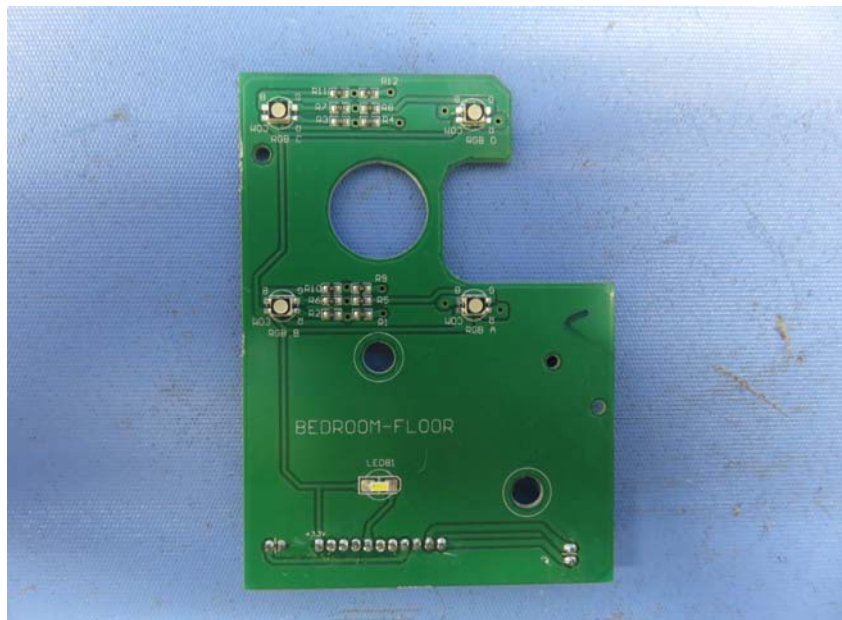

Model : DPX21

(Internal)

INTERTEK TESTING SERVICE

Report No.: 16080221HKG-001

Equipment Photographs

Model : DPX21

(Internal)

INTERTEK TESTING SERVICE