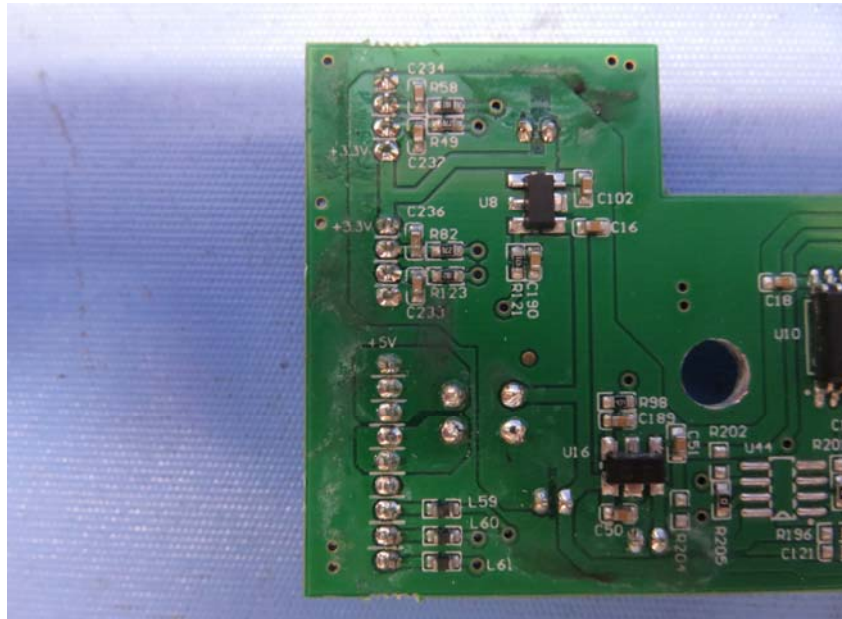

INTERTEK TESTING SERVICE

Report No.: 16080221HKG-001

Equipment Photographs

Model : DPX21

(Internal)

FCC ID: PIYDPX21-16A5W
IC: 4390C-DPX2116A5W

INTERTEK TESTING SERVICE

Report No.: 16080221HKG-001

Equipment Photographs

Model : DPX21

(Internal)

INTERTEK TESTING SERVICE

Report No.: 16080221HKG-001

Equipment Photographs

Model : DPX21

(Internal)