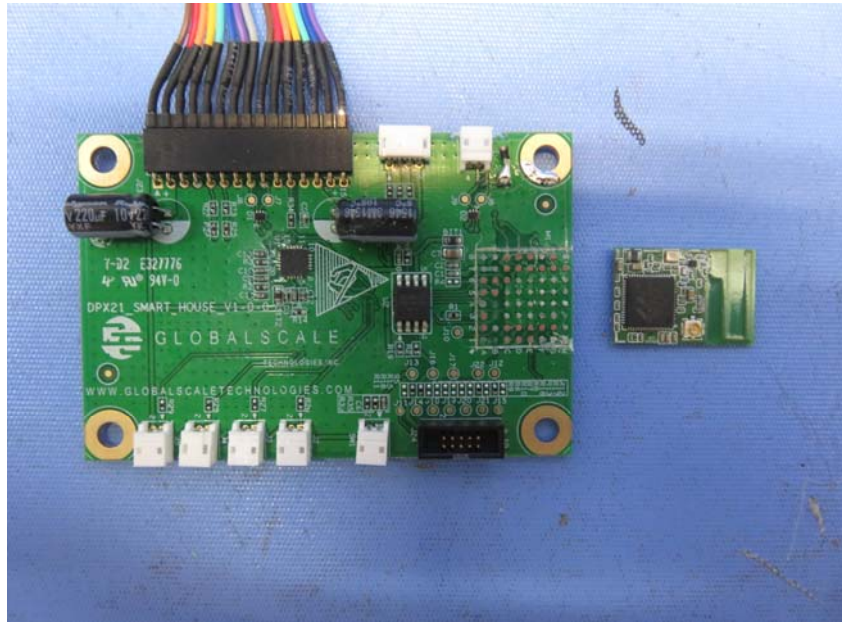

Report No.: 16080221HKG-001

Equipment Photographs

Model : DPX21

(Internal)

INTERTEK TESTING SERVICE

Report No.: 16080221HKG-001

Equipment Photographs

Model : DPX21

(Internal)

FCC ID: PIYDPX21-16A5W
IC: 4390C-DPX2116A5W

INTERTEK TESTING SERVICE

Report No.: 16080221HKG-001

Equipment Photographs

Model : DPX21

(Internal)

INTERTEK TESTING SERVICE

(Internal)

FCC ID: PIYDPX21-16A5W
IC: 4390C-DPX2116A5W

INTERTEK TESTING SERVICE

Report No.: 16080221HKG-001

Equipment Photographs

Model : DPX21

(Internal)

FCC ID: PIYDPX21-16A5W
IC: 4390C-DPX2116A5W