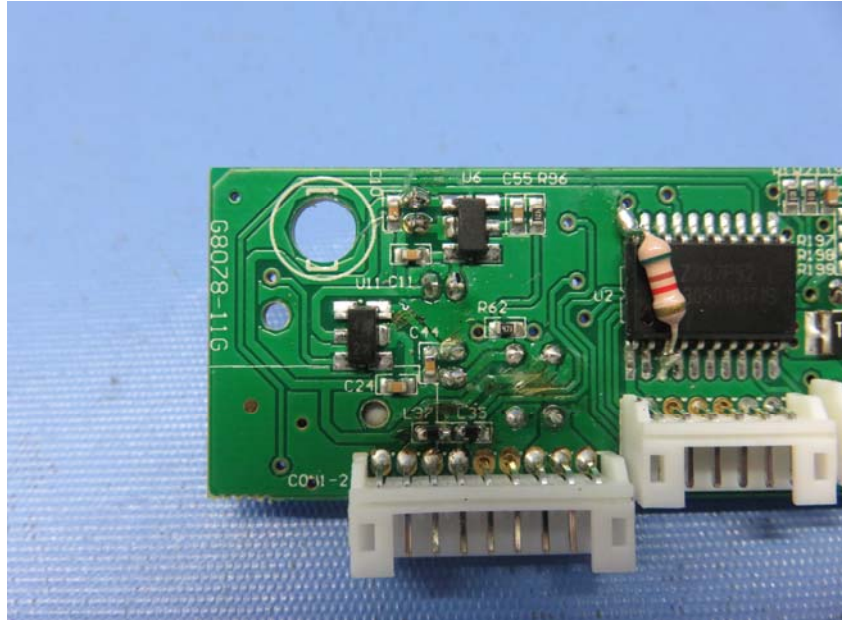

INTERTEK TESTING SERVICE

Report No.: 16080221HKG-001

Equipment Photographs

Model : DPX21

(Internal)