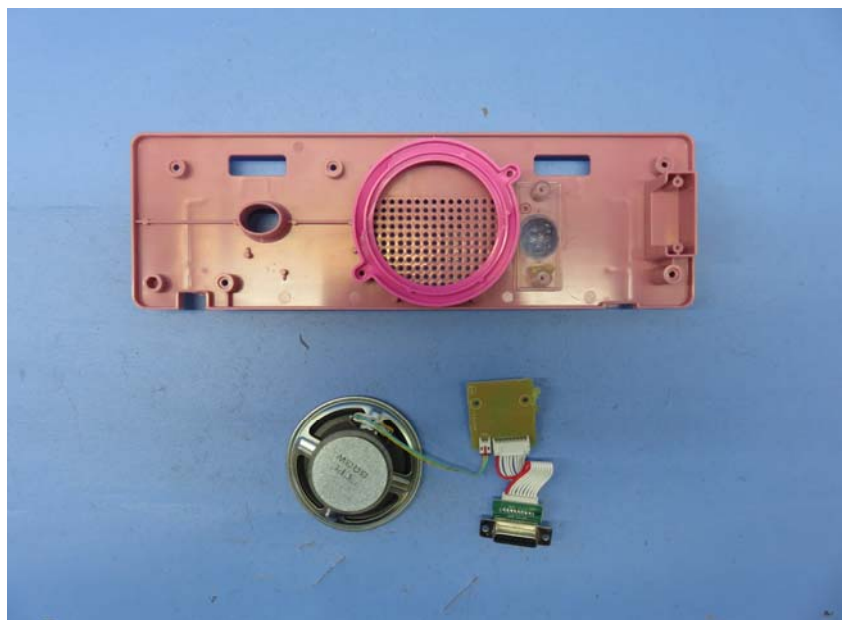

INTERTEK TESTING SERVICE

Report No.: 16080221HKG-001

Equipment Photographs

Model : DPX21

(Internal)

FCC ID: PIYDPX21-16A5W
IC: 4390C-DPX2116A5W