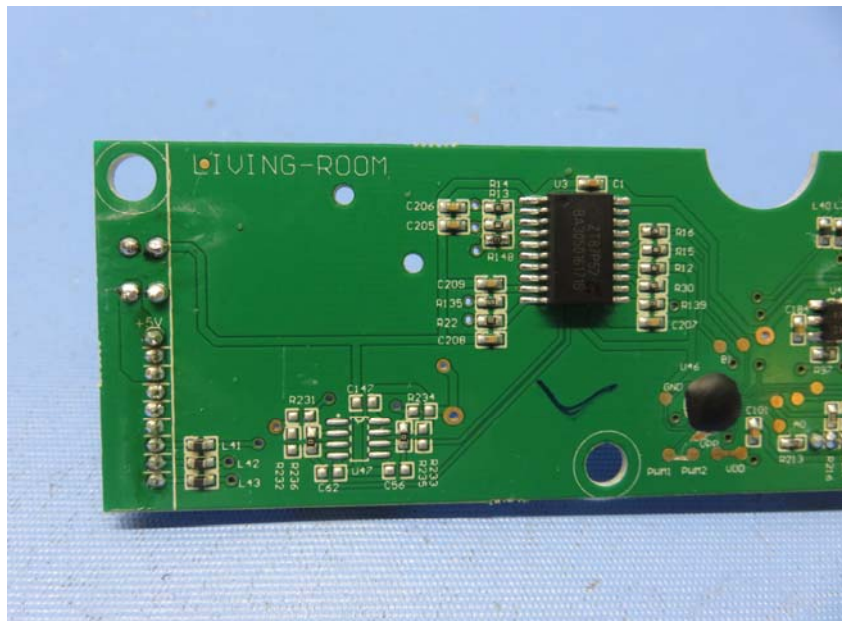

Model : DPX21

(Internal)

INTERTEK TESTING SERVICE

Report No.: 16080221HKG-001

Equipment Photographs

Model : DPX21

(Internal)

INTERTEK TESTING SERVICE