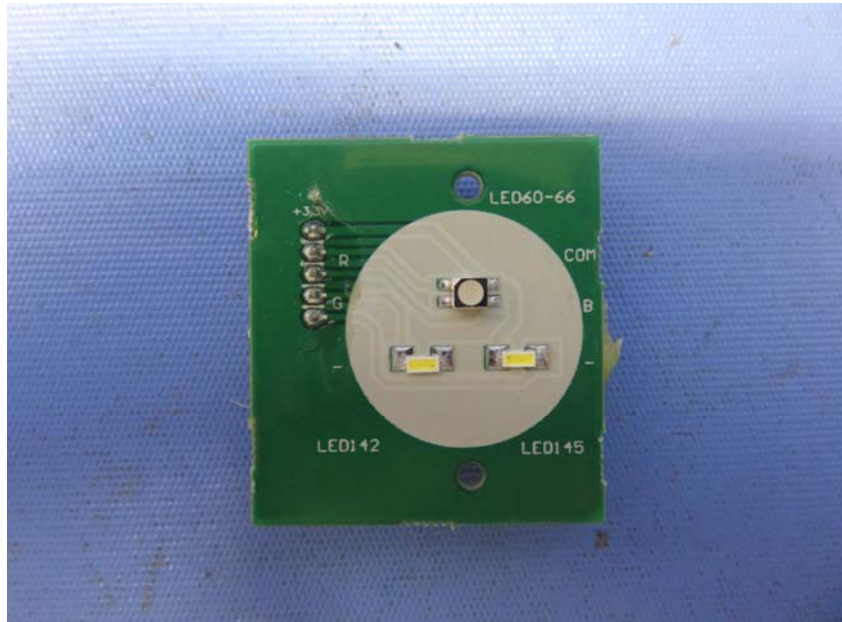

INTERTEK TESTING SERVICE

Report No.: 16080221HKG-001

Equipment Photographs

Model : DPX21

(Internal)

FCC ID: PIYDPX21-16A5W
IC: 4390C-DPX2116A5W

INTERTEK TESTING SERVICE

Report No.: 16080221HKG-001

Equipment Photographs

Model : DPX21

(Internal)

INTERTEK TESTING SERVICE

Report No.: 16080221HKG-001

Equipment Photographs

Model : DPX21

(Internal)

INTERTEK TESTING SERVICE

Report No.: 16080221HKG-001

Equipment Photographs

Model : DPX21

(Internal)

Equipment Photographs

Model : DPX21

(Internal)