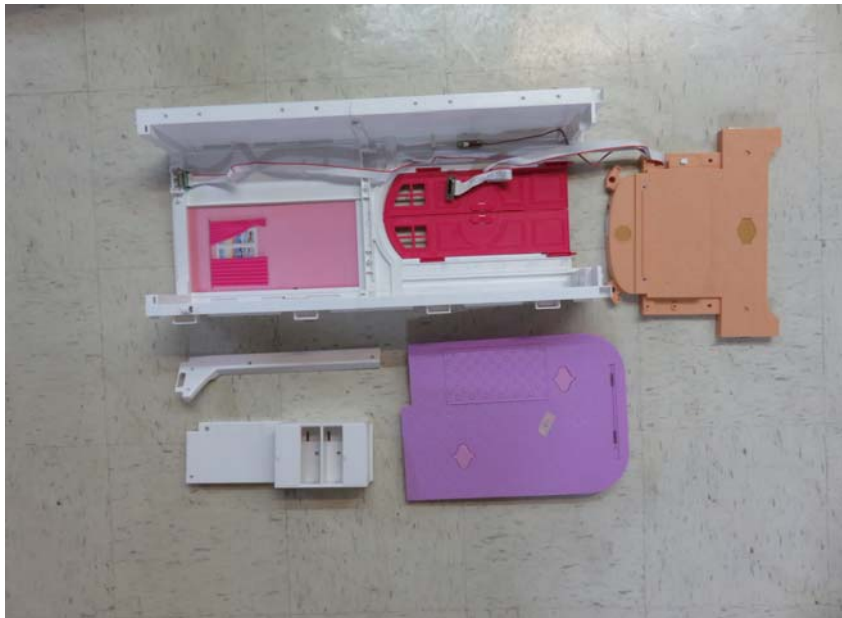

Equipment Photographs

Model : DPX21

(Internal)

INTERTEK TESTING SERVICE

Report No.: 16080221HKG-001

Equipment Photographs

Model : DPX21

(Internal)