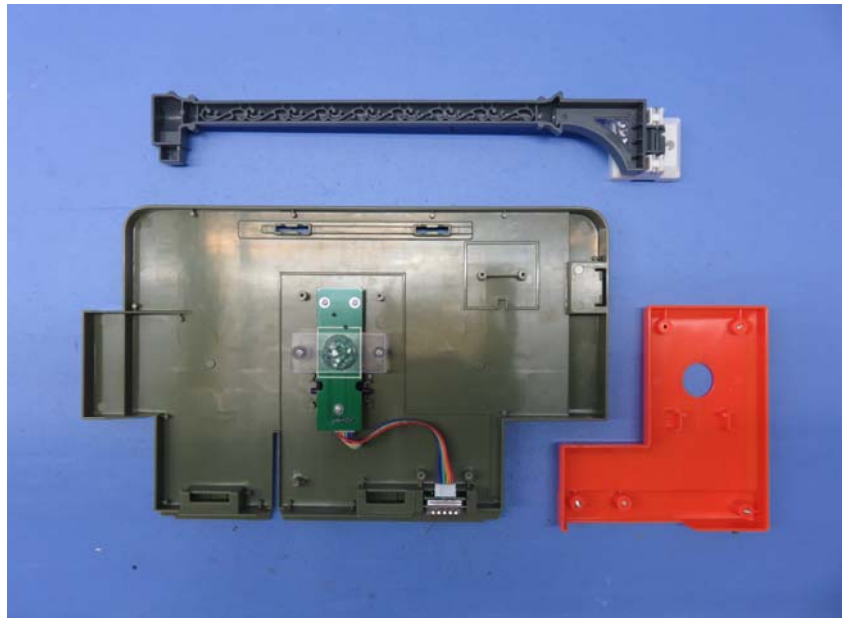

Model : DPX21

(Internal)

INTERTEK TESTING SERVICE

Report No.: 16080221HKG-001

Equipment Photographs

Model : DPX21

(Internal)

INTERTEK TESTING SERVICE