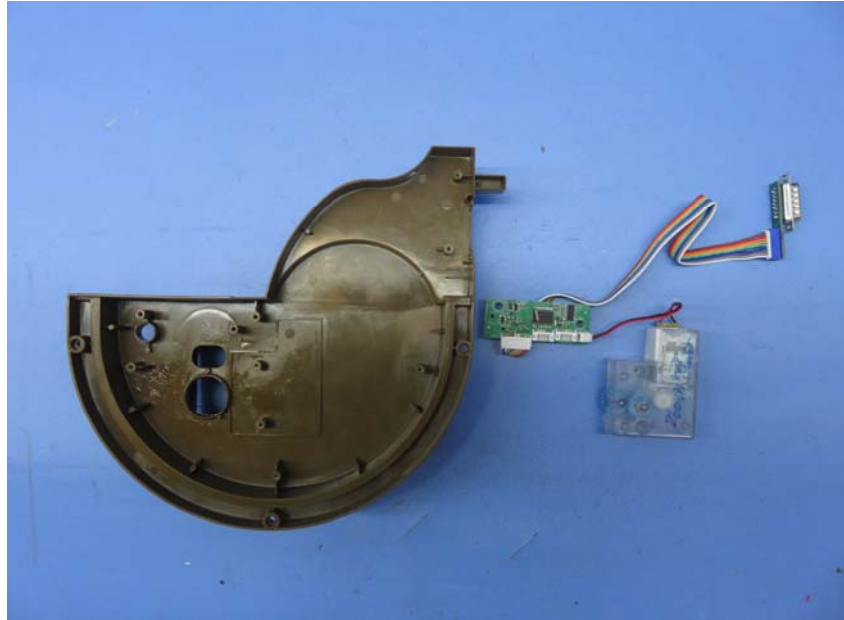

INTERTEK TESTING SERVICE

Report No.: 16080221HKG-001

Equipment Photographs

Model : DPX21

(Internal)