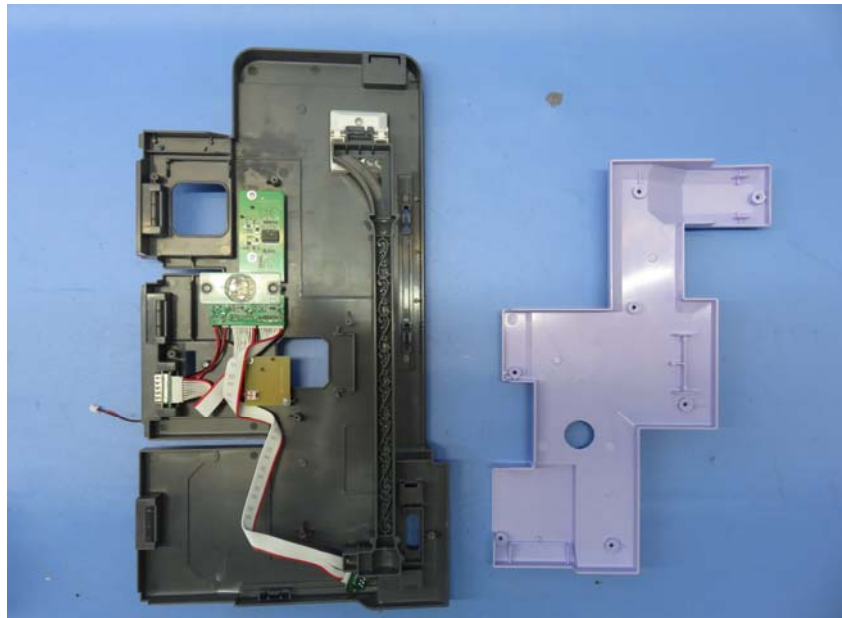

Equipment Photographs

Model : DPX21

(Internal)

INTERTEK TESTING SERVICE

Report No.: 16080221HKG-001

Equipment Photographs

Model : DPX21

(Internal)

INTERTEK TESTING SERVICE

Report No.: 16080221HKG-001

Equipment Photographs

Model : DPX21

(Internal)

INTERTEK TESTING SERVICE

Report No.: 16080221HKG-001

Equipment Photographs