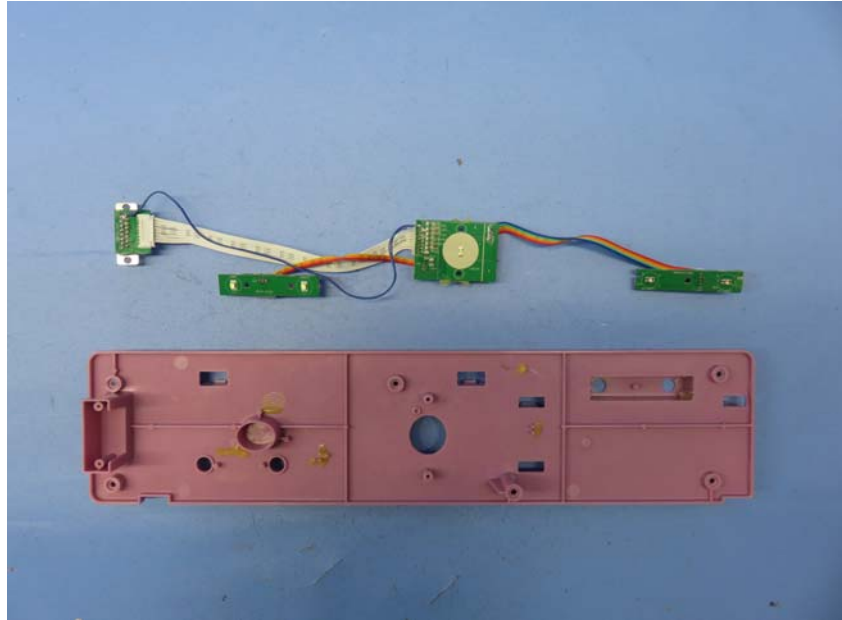

INTERTEK TESTING SERVICE

Report No.: 16080221HKG-001

Equipment Photographs

Model : DPX21

(Internal)