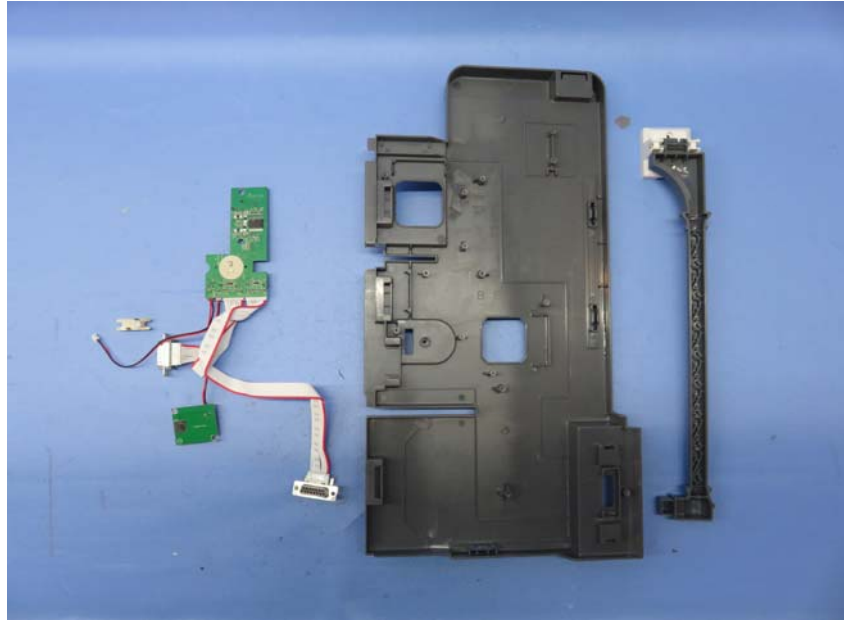

INTERTEK TESTING SERVICE

Report No.: 16080221HKG-001

Equipment Photographs

Model : DPX21

(Internal)