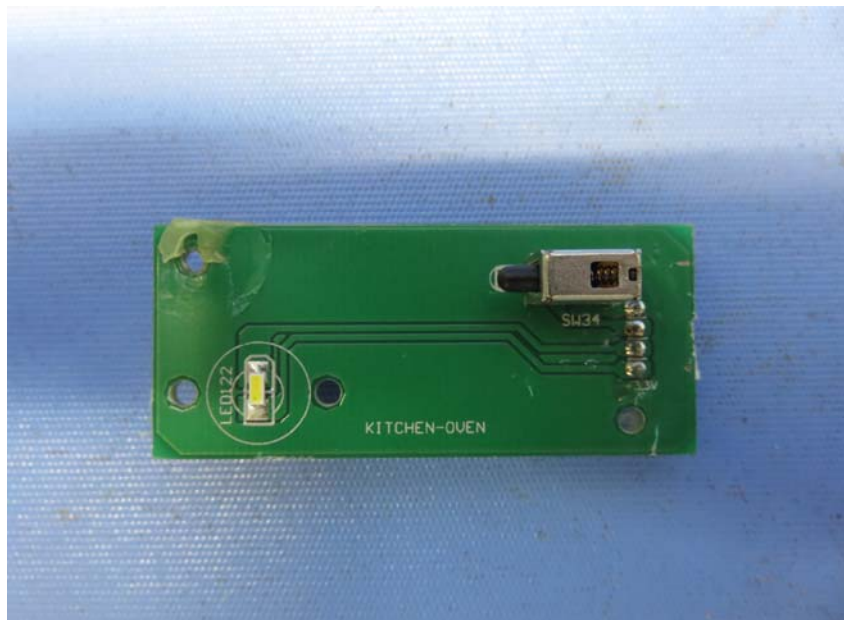

Equipment Photographs

Model : DPX21

(Internal)

INTERTEK TESTING SERVICE

Report No.: 16080221HKG-001

Equipment Photographs

Model : DPX21

(Internal)

FCC ID: PIYDPX21-16A5W
IC: 4390C-DPX2116A5W

INTERTEK TESTING SERVICE

Report No.: 16080221HKG-001

Equipment Photographs

Model : DPX21

(Internal)

INTERTEK TESTING SERVICE

Report No.: 16080221HKG-001