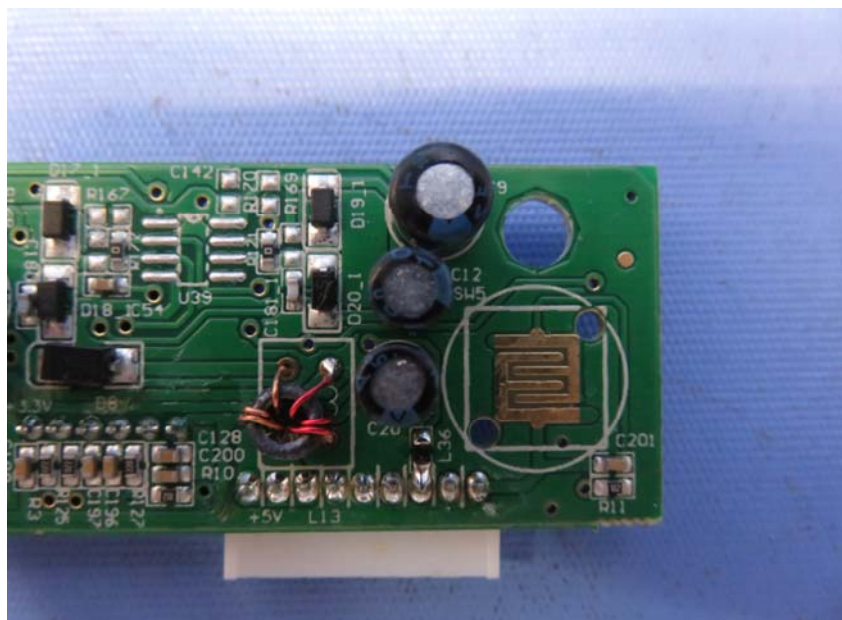

Equipment Photographs

Model : DPX21

(Internal)

INTERTEK TESTING SERVICE

Report No.: 16080221HKG-001

Equipment Photographs

Model : DPX21

(Internal)