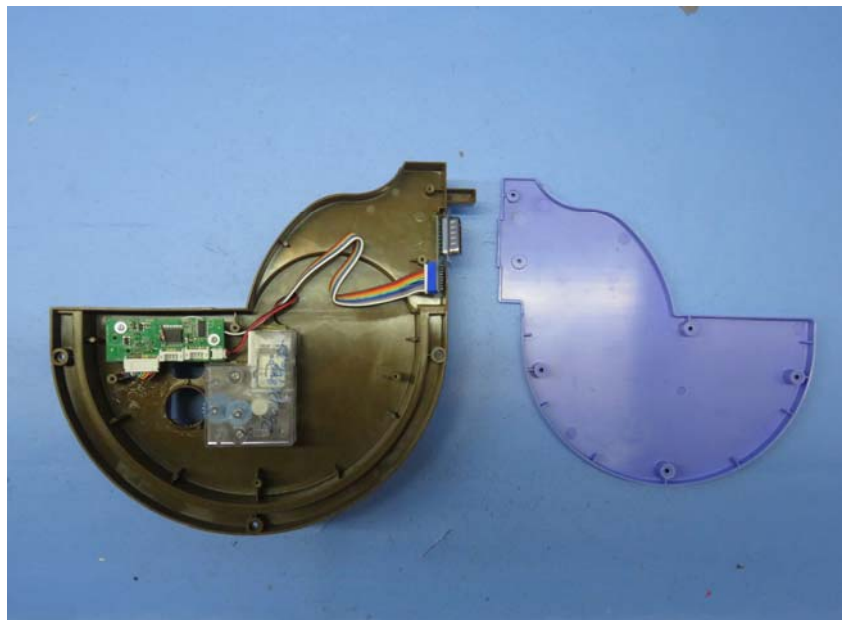

INTERTEK TESTING SERVICE

Report No.: 16080221HKG-001

Equipment Photographs

Model : DPX21

(Internal)