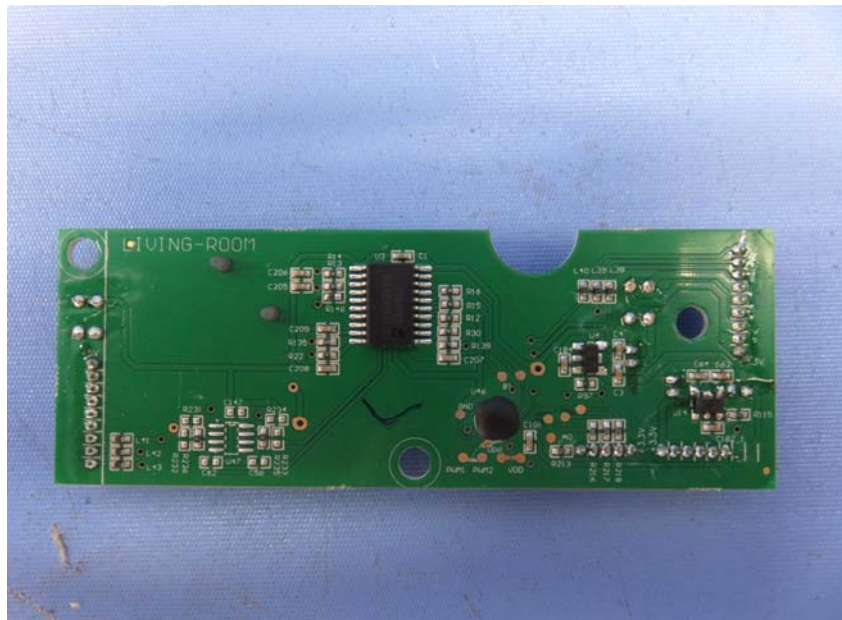

INTERTEK TESTING SERVICE

Report No.: 16080221HKG-001

Equipment Photographs

Model : DPX21

(Internal)