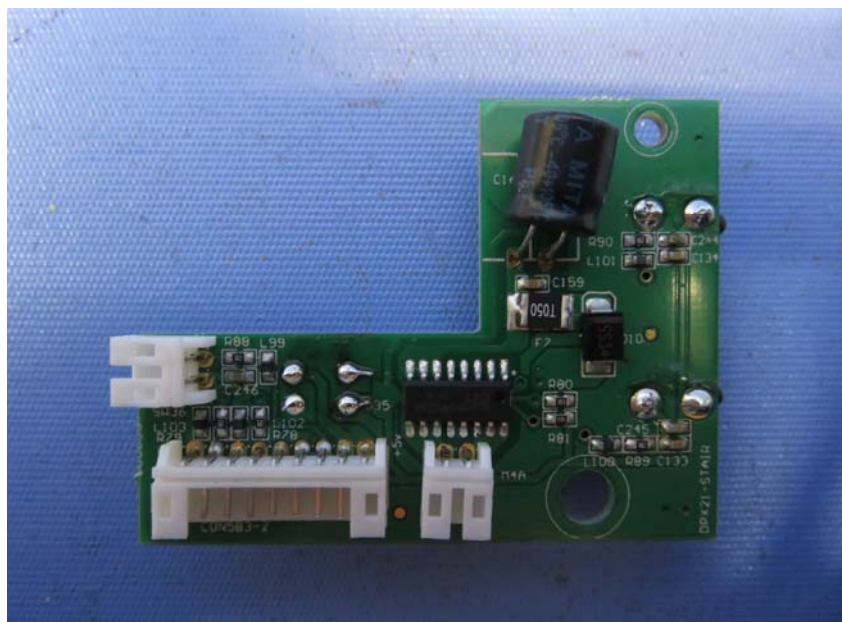

(Internal)

INTERTEK TESTING SERVICE

Report No.: 16080221HKG-001

Equipment Photographs

Model : DPX21

(Internal)

INTERTEK TESTING SERVICE

Report No.: 16080221HKG-001

Equipment Photographs

Model : DPX21

(Internal)

INTERTEK TESTING SERVICE

Report No.: 16080221HKG-001

Equipment Photographs

Model : DPX21

(Internal)