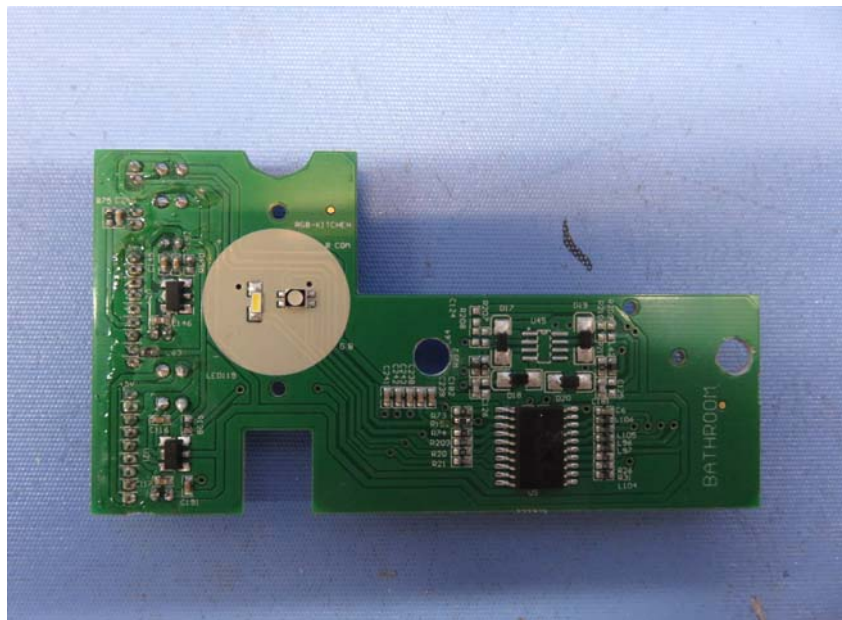

Model : DPX21

(Internal)

INTERTEK TESTING SERVICE

Report No.: 16080221HKG-001

Equipment Photographs

Model : DPX21

(Internal)

INTERTEK TESTING SERVICE