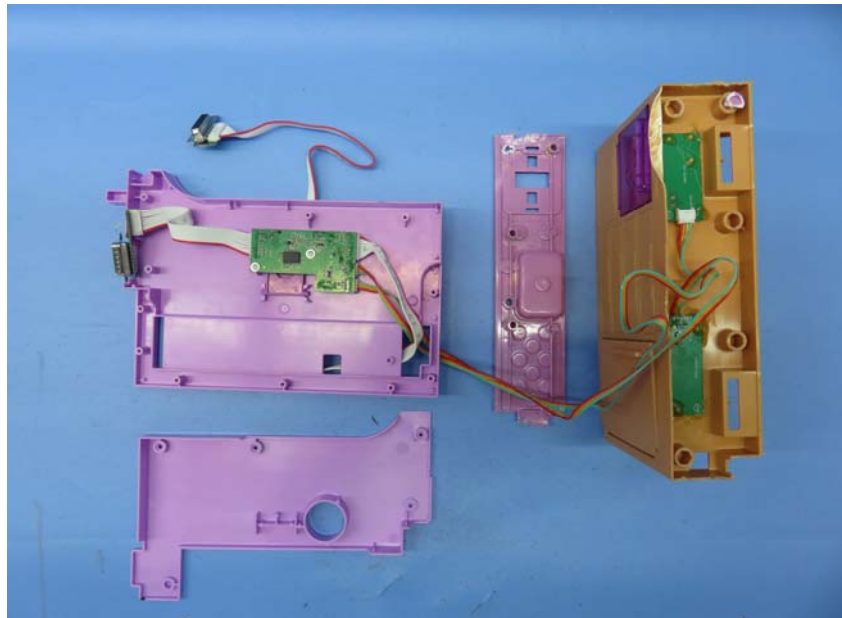

Equipment Photographs

Model : DPX21

(Internal)

INTERTEK TESTING SERVICE

Report No.: 16080221HKG-001

Equipment Photographs

Model : DPX21

(Internal)

FCC ID: PIYDPX21-16A5W
IC: 4390C-DPX2116A5W

INTERTEK TESTING SERVICE

Report No.: 16080221HKG-001

Equipment Photographs

Model : DPX21

(Internal)

INTERTEK TESTING SERVICE

Report No.: 16080221HKG-001