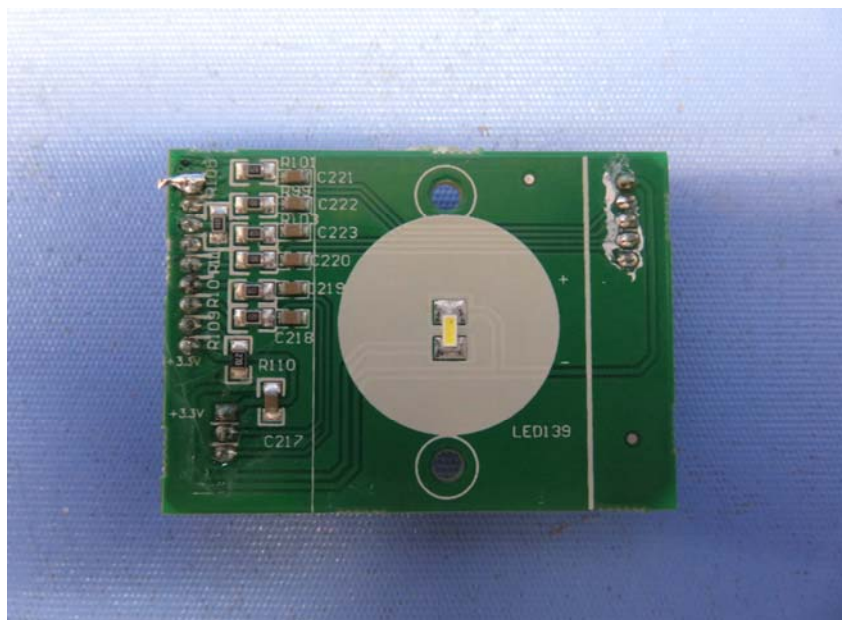

Equipment Photographs

Model : DPX21

(Internal)

INTERTEK TESTING SERVICE

Report No.: 16080221HKG-001

Equipment Photographs

Model : DPX21

(Internal)