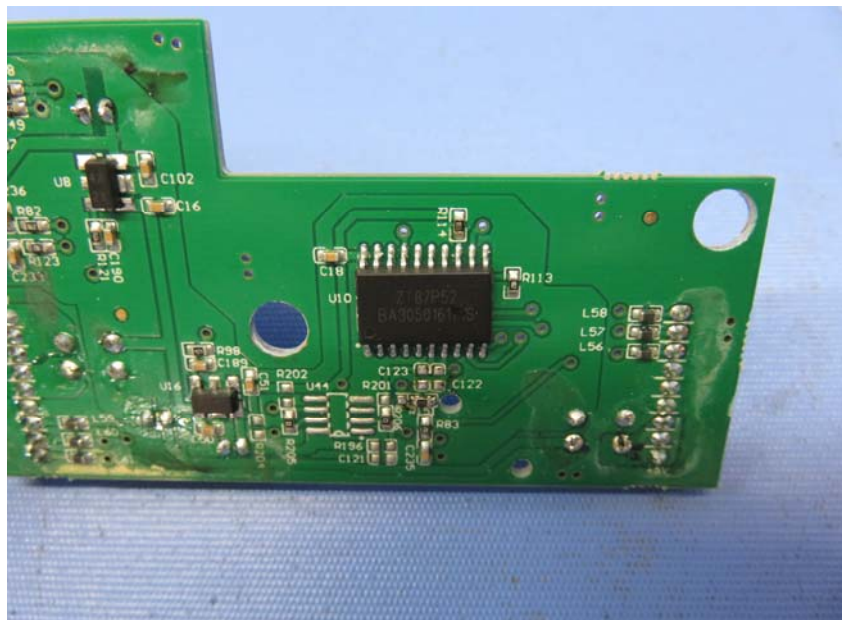

INTERTEK TESTING SERVICE

Report No.: 16080221HKG-001

Equipment Photographs

Model : DPX21

(Internal)

FCC ID: PIYDPX21-16A5W
IC: 4390C-DPX2116A5W