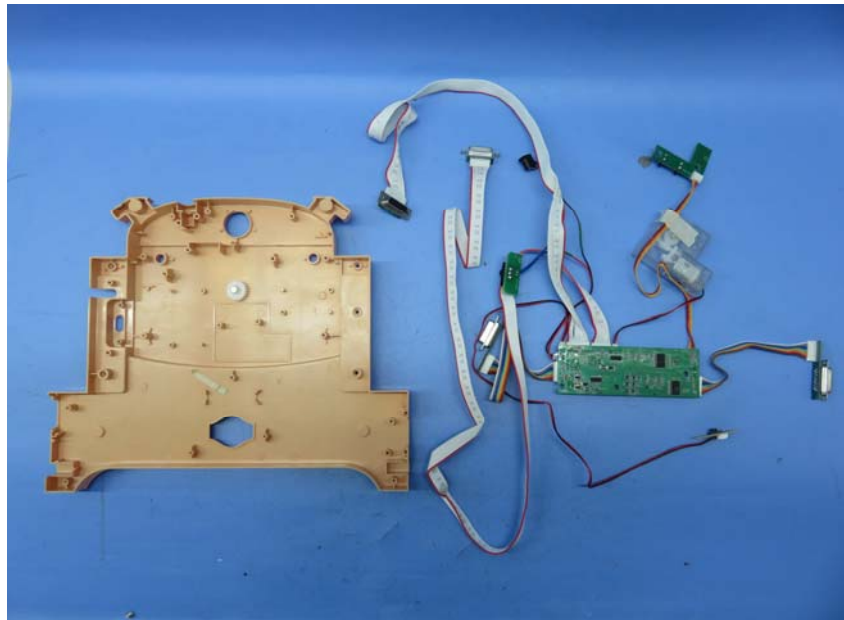

(Internal)

INTERTEK TESTING SERVICE

Report No.: 16080221HKG-001

Equipment Photographs

Model : DPX21

(Internal)

INTERTEK TESTING SERVICE

Report No.: 16080221HKG-001