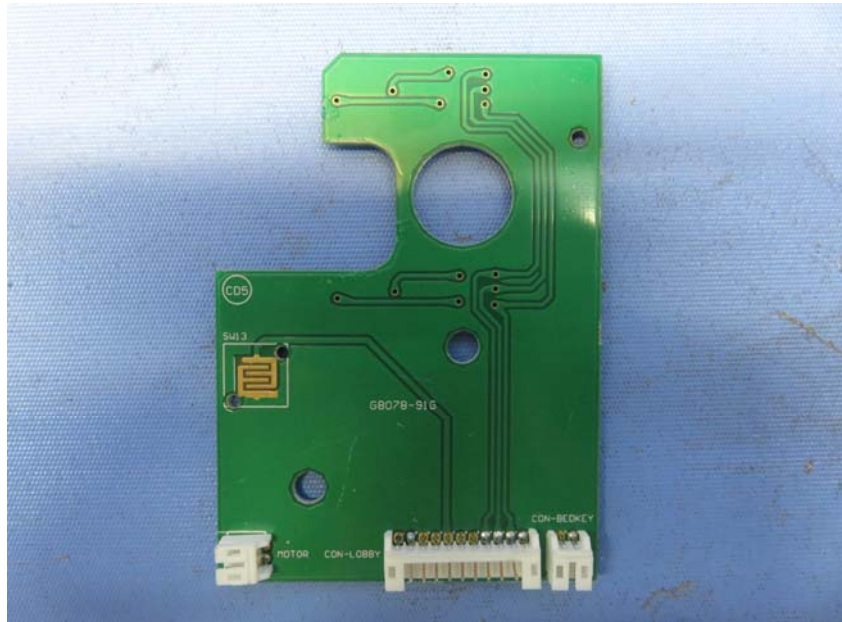

Model : DPX21

(Internal)

INTERTEK TESTING SERVICE

Report No.: 16080221HKG-001

Equipment Photographs

Model : DPX21

(Internal)

INTERTEK TESTING SERVICE