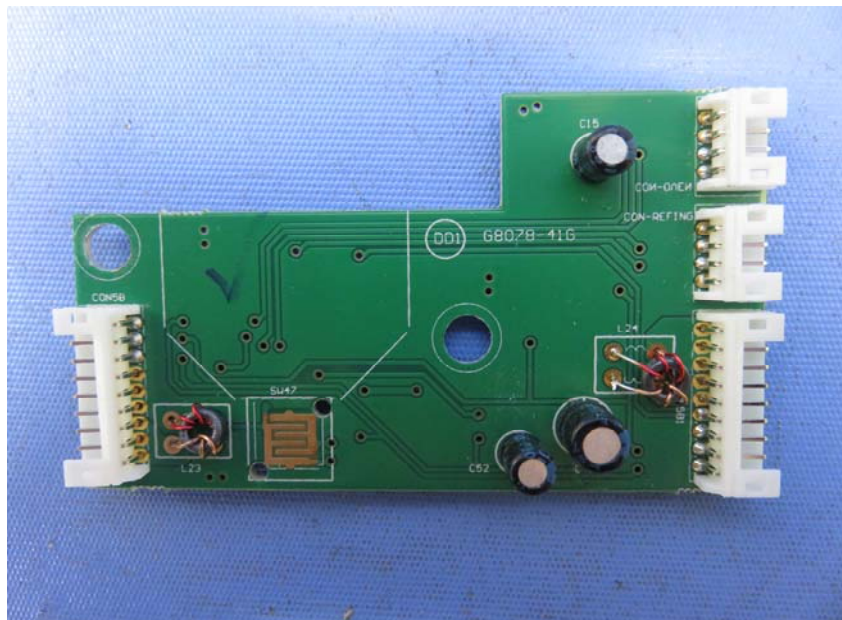

INTERTEK TESTING SERVICE

Report No.: 16080221HKG-001

Equipment Photographs

Model : DPX21

(Internal)