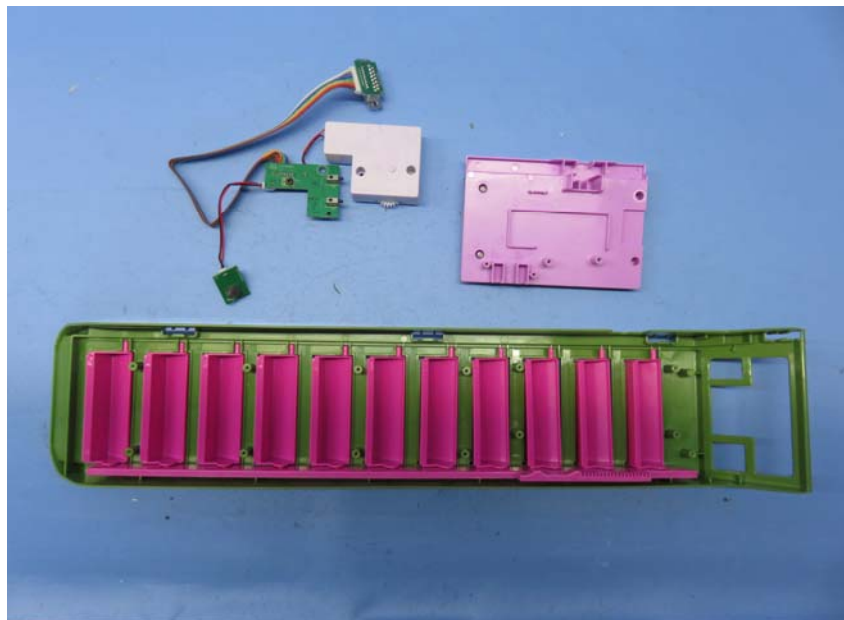

(Internal)

FCC ID: PIYDPX21-16A5W
IC: 4390C-DPX2116A5W

INTERTEK TESTING SERVICE

Report No.: 16080221HKG-001

Equipment Photographs

Model : DPX21

(Internal)

FCC ID: PIYDPX21-16A5W
IC: 4390C-DPX2116A5W

INTERTEK TESTING SERVICE

Report No.: 16080221HKG-001

Equipment Photographs

Model : DPX21

(Internal)

INTERTEK TESTING SERVICE

Report No.: 16080221HKG-001

Equipment Photographs

Model : DPX21

(Internal)

INTERTEK TESTING SERVICE

Report No.: 16080221HKG-001

Equipment Photographs

Model : DPX21

(Internal)

INTERTEK TESTING SERVICE