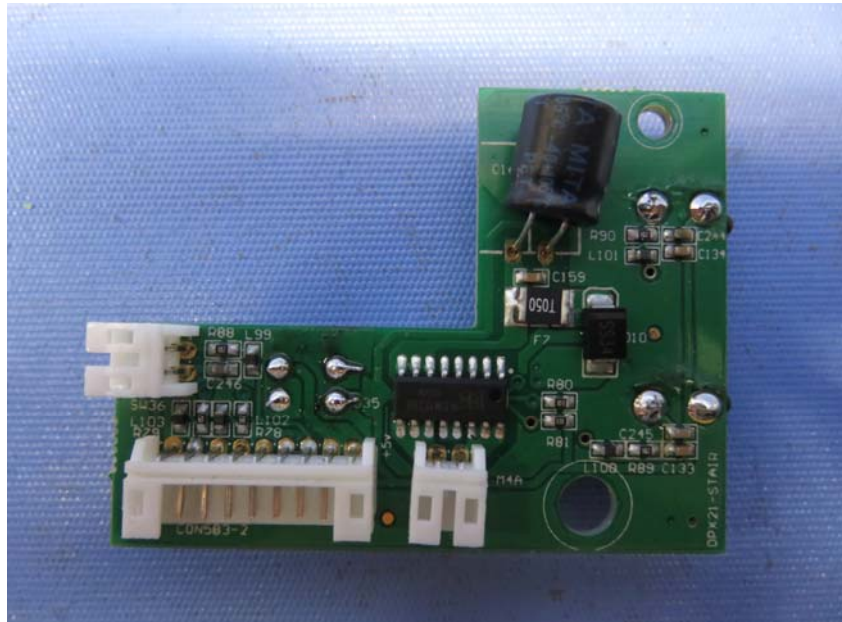

(Internal)

INTERTEK TESTING SERVICE

Report No.: 16080221HKG-001

Equipment Photographs

Model : DPX21

(Internal)

INTERTEK TESTING SERVICE

Report No.: 16080221HKG-001

Equipment Photographs

Model : DPX21

(Internal)

INTERTEK TESTING SERVICE

Report No.: 16080221HKG-001

Equipment Photographs

Model : DPX21

(Internal)