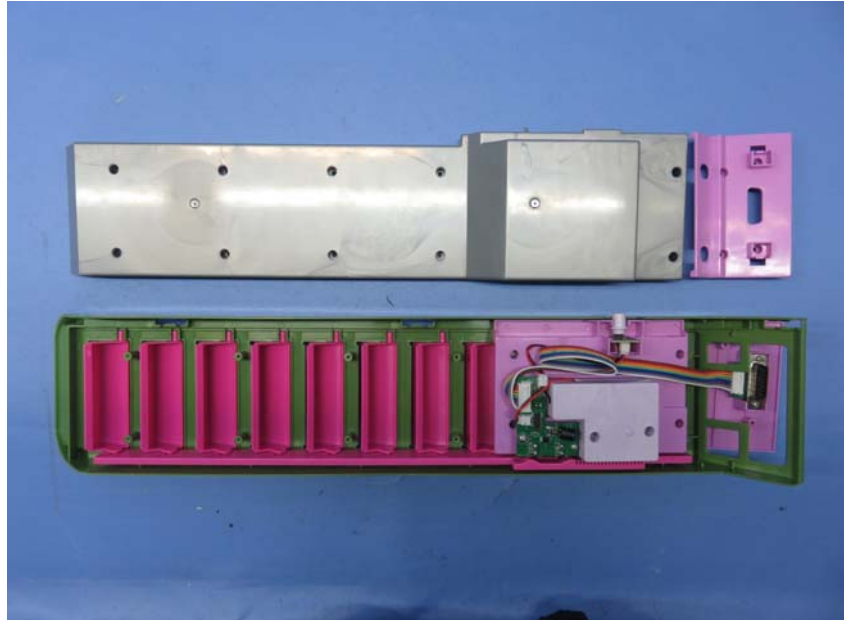

INTERTEK TESTING SERVICE

Report No.: 16080221HKG-001

Equipment Photographs

Model : DPX21

(Internal)

INTERTEK TESTING SERVICE

Report No.: 16080221HKG-001

Equipment Photographs

Model : DPX21

(Internal)

INTERTEK TESTING SERVICE

Report No.: 16080221HKG-001

Equipment Photographs

Model : DPX21

(Internal)

INTERTEK TESTING SERVICE