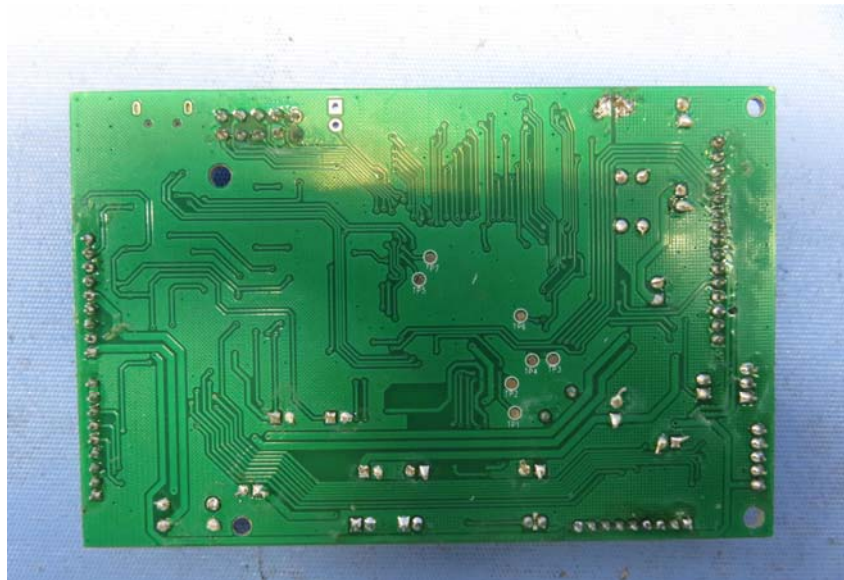

Model : DPX21

(Internal)

Equipment Photographs

Model : DPX21

(Internal)

INTERTEK TESTING SERVICE

Report No.: 16080221HKG-001

Equipment Photographs

Model : DPX21

(Internal)

INTERTEK TESTING SERVICE

Report No.: 16080221HKG-001

Equipment Photographs

Model : DPX21

(Internal)

INTERTEK TESTING SERVICE

Report No.: 16080221HKG-001

Equipment Photographs

Model : DPX21

(Internal)

INTERTEK TESTING SERVICE

Report No.: 16080221HKG-001

Equipment Photographs

Model : DPX21