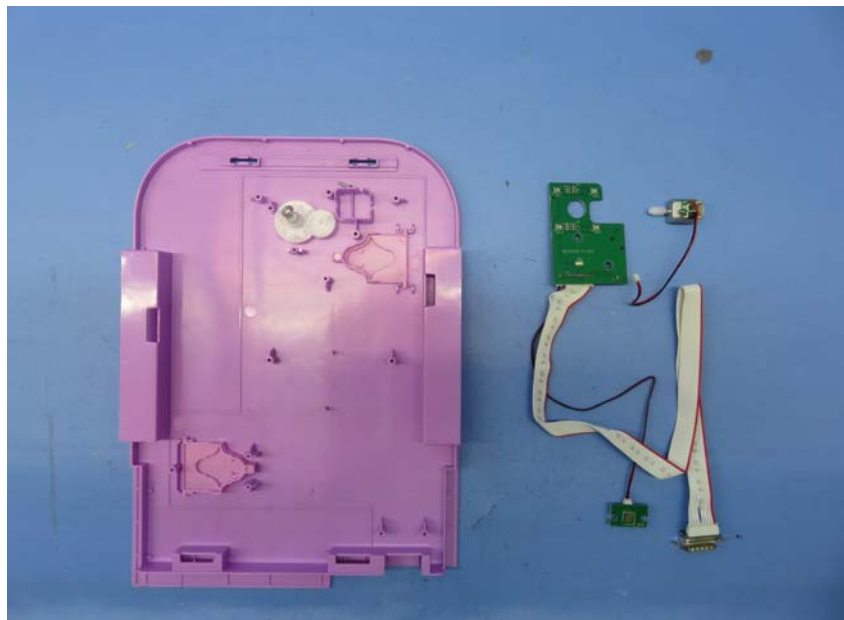

Equipment Photographs

Model : DPX21

(Internal)

INTERTEK TESTING SERVICE

Report No.: 16080221HKG-001

Equipment Photographs

Model : DPX21

(Internal)

INTERTEK TESTING SERVICE

Report No.: 16080221HKG-001

Equipment Photographs

Model : DPX21

(Internal)

INTERTEK TESTING SERVICE

Report No.: 16080221HKG-001

Equipment Photographs