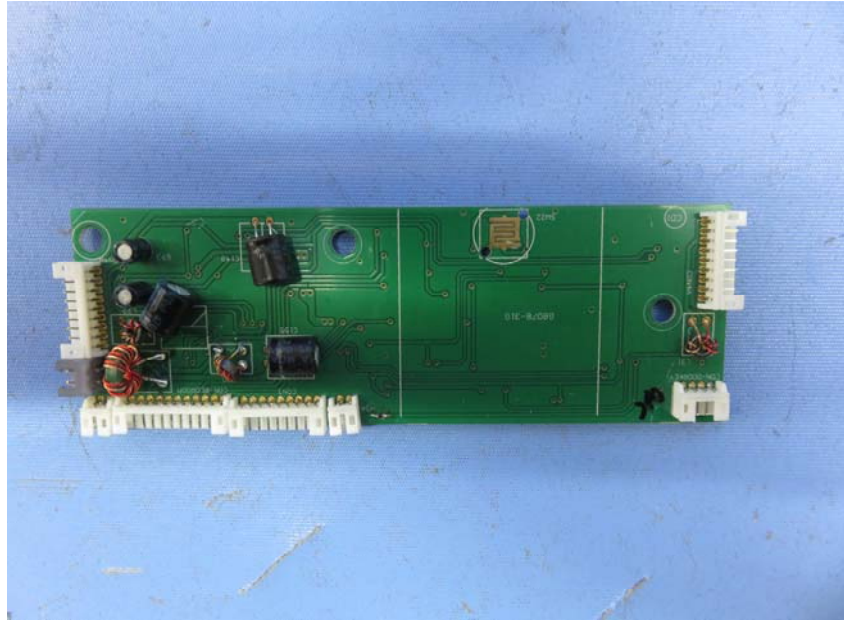

Equipment Photographs

Model : DPX21

(Internal)

INTERTEK TESTING SERVICE

Report No.: 16080221HKG-001

Equipment Photographs

Model : DPX21

(Internal)