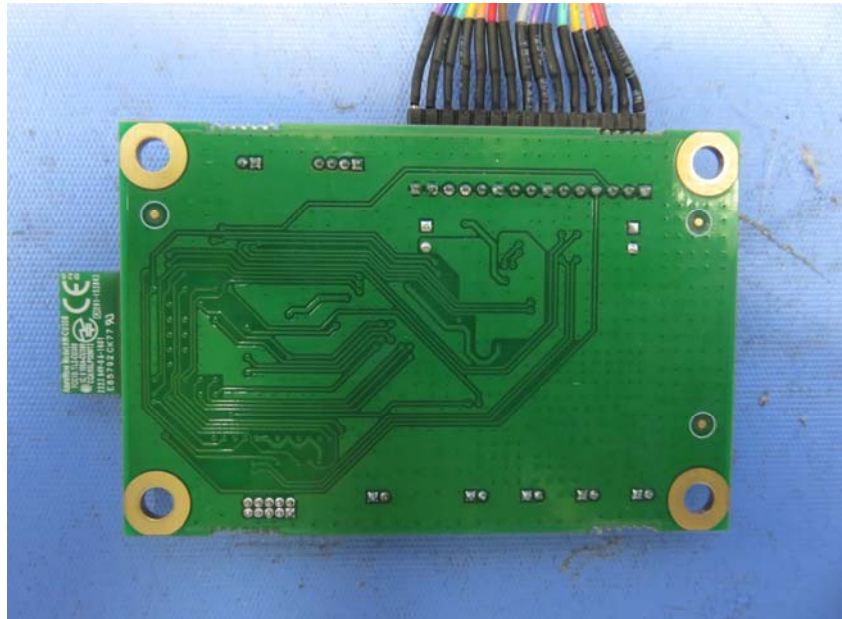

Report No.: 16080221HKG-001

Equipment Photographs

Model : DPX21

(Internal)

INTERTEK TESTING SERVICE

Report No.: 16080221HKG-001

Equipment Photographs

Model : DPX21

(Internal)

FCC ID: PIYDPX21-16A5W
IC: 4390C-DPX2116A5W

INTERTEK TESTING SERVICE

Report No.: 16080221HKG-001

Equipment Photographs

Model : DPX21

(Internal)

INTERTEK TESTING SERVICE