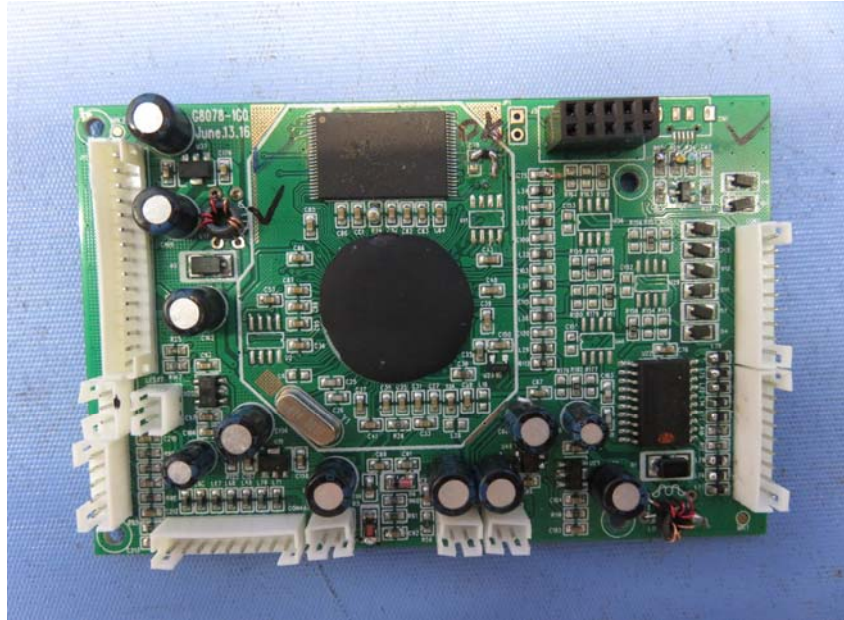

Model : DPX21

(Internal)

Equipment Photographs

Model : DPX21

(Internal)

INTERTEK TESTING SERVICE

Report No.: 16080221HKG-001

Equipment Photographs

Model : DPX21

(Internal)

INTERTEK TESTING SERVICE

Report No.: 16080221HKG-001

Equipment Photographs

Model : DPX21

(Internal)

INTERTEK TESTING SERVICE

Report No.: 16080221HKG-001

Equipment Photographs

Model : DPX21

(Internal)

INTERTEK TESTING SERVICE

Report No.: 16080221HKG-001

Equipment Photographs

Model : DPX21

(Internal)

FCC ID: PIYDPX21-16A5W
IC: 4390C-DPX2116A5W

INTERTEK TESTING SERVICE

Report No.: 16080221HKG-001

Equipment Photographs

Model : DPX21

(Internal)

INTERTEK TESTING SERVICE