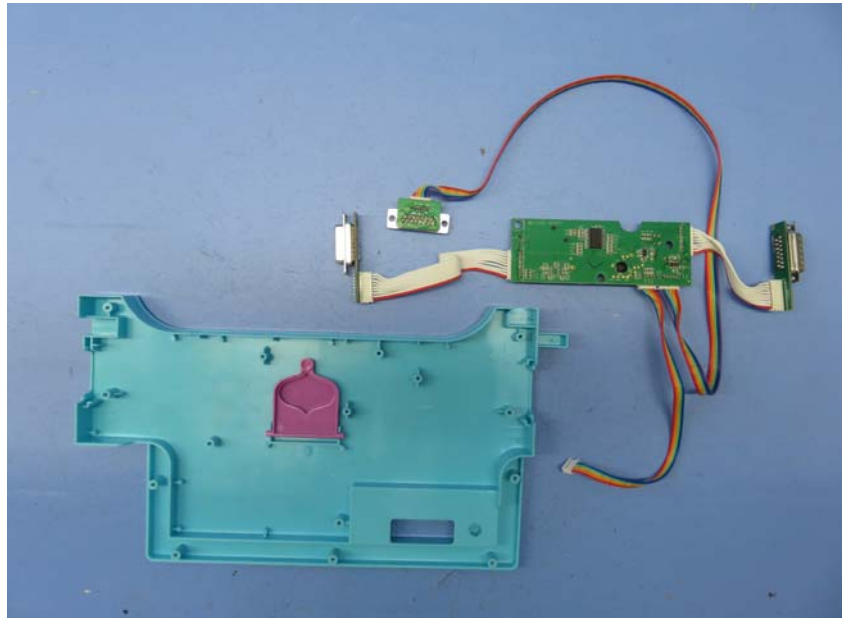

INTERTEK TESTING SERVICE

Report No.: 16080221HKG-001

Equipment Photographs

Model : DPX21

(Internal)