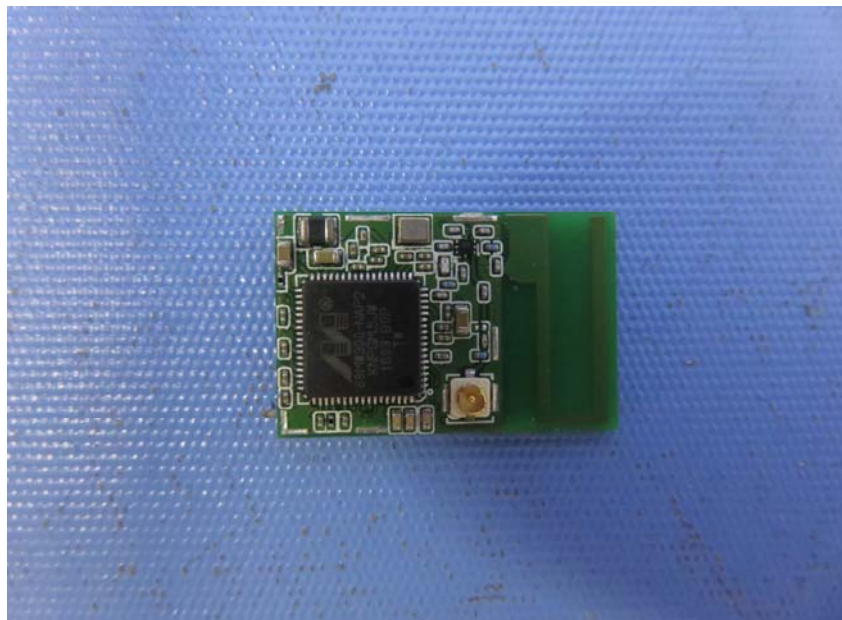

Report No.: 16080221HKG-001

Equipment Photographs

Model : DPX21

(Internal)

INTERTEK TESTING SERVICE

Report No.: 16080221HKG-001

Equipment Photographs

Model : DPX21

(Internal)

FCC ID: PIYDPX21-16A5W
IC: 4390C-DPX2116A5W

INTERTEK TESTING SERVICE

Report No.: 16080221HKG-001

Equipment Photographs

Model : DPX21

(Internal)

INTERTEK TESTING SERVICE