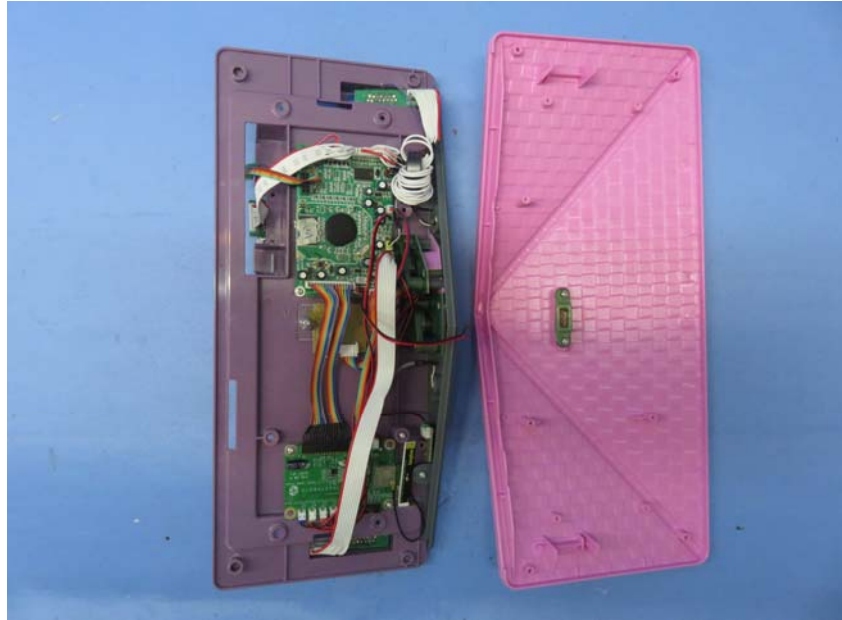

INTERTEK TESTING SERVICE

Report No.: 16080221HKG-001

Equipment Photographs

Model : DPX21

(Internal)

FCC ID: PIYDPX21-16A5W
IC: 4390C-DPX2116A5W

INTERTEK TESTING SERVICE

Report No.: 16080221HKG-001

Equipment Photographs

Model : DPX21

(Internal)

INTERTEK TESTING SERVICE

Report No.: 16080221HKG-001

Equipment Photographs

Model : DPX21

(Internal)

INTERTEK TESTING SERVICE

Report No.: 16080221HKG-001

Equipment Photographs

Model : DPX21

(Internal)

Equipment Photographs

Model : DPX21

(Internal)