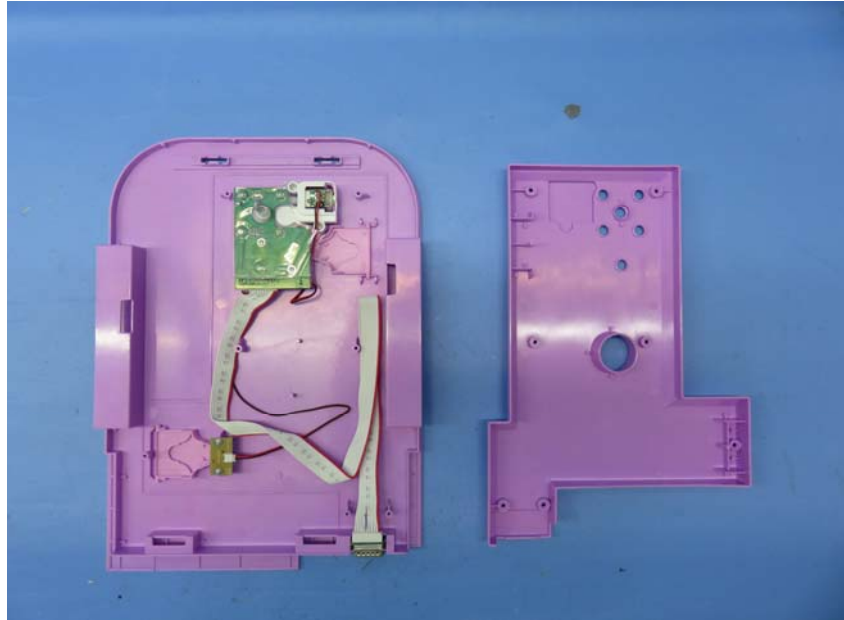

Equipment Photographs

Model : DPX21

(Internal)

INTERTEK TESTING SERVICE

Report No.: 16080221HKG-001

Equipment Photographs

Model : DPX21

(Internal)

INTERTEK TESTING SERVICE

Report No.: 16080221HKG-001

Equipment Photographs

Model : DPX21

(Internal)

INTERTEK TESTING SERVICE

Report No.: 16080221HKG-001

Equipment Photographs