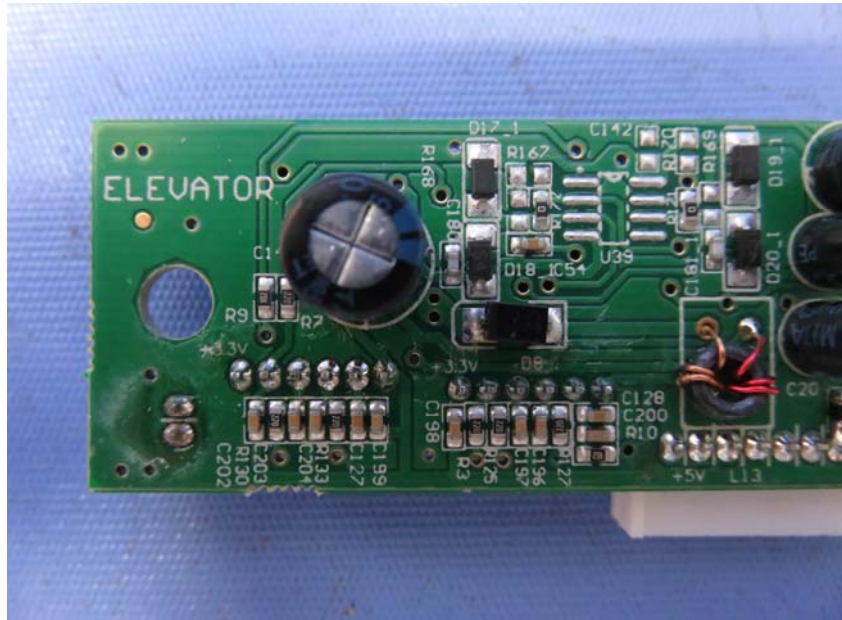

Equipment Photographs

Model : DPX21

(Internal)

INTERTEK TESTING SERVICE

Report No.: 16080221HKG-001

Equipment Photographs

Model : DPX21

(Internal)