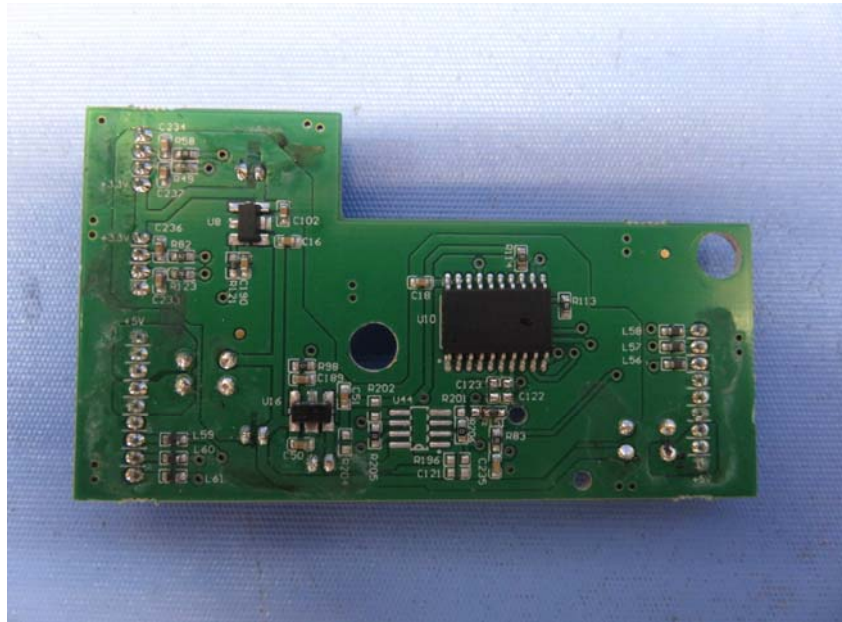

FCC ID: PIYDPX21-16A5W
IC: 4390C-DPX2116A5W

INTERTEK TESTING SERVICE

Report No.: 16080221HKG-001

Equipment Photographs

Model : DPX21

(Internal)

INTERTEK TESTING SERVICE

Report No.: 16080221HKG-001

Equipment Photographs

Model : DPX21

(Internal)

INTERTEK TESTING SERVICE

Report No.: 16080221HKG-001

Equipment Photographs

Model : DPX21

(Internal)

INTERTEK TESTING SERVICE

Report No.: 16080221HKG-001

Equipment Photographs

Model : DPX21

(Internal)

FCC ID: PIYDPX21-16A5W
IC: 4390C-DPX2116A5W

INTERTEK TESTING SERVICE

Report No.: 16080221HKG-001