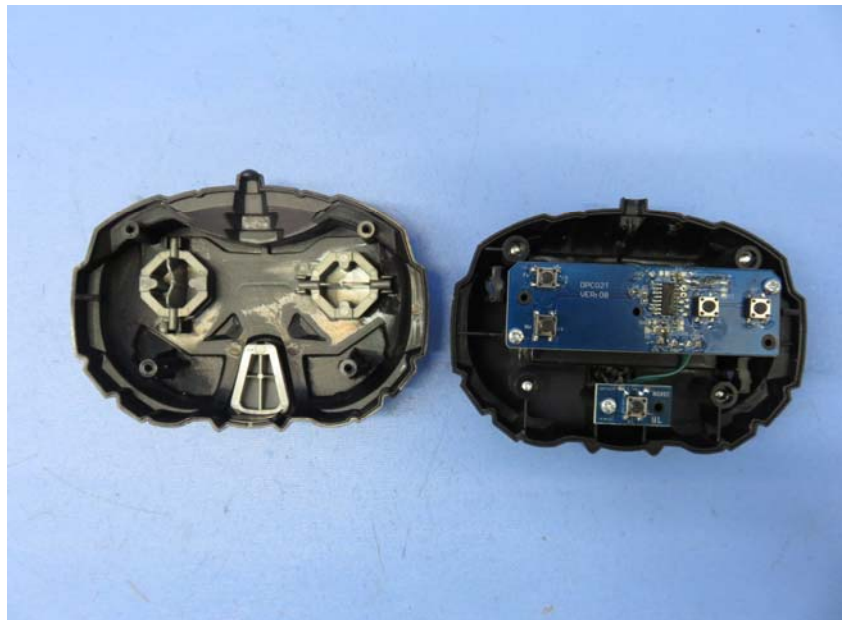

INTERTEK TESTING SERVICE

Report No.: 16020039HKG-001

Equipment Photographs

Model : DPC02

(Internal)

FCC ID: PIYDPC02-16A5T
IC: 4390C-DPC0216A5T

INTERTEK TESTING SERVICE

Report No.: 16020039HKG-001

Equipment Photographs

Model : DPC02

(Internal)

FCC ID: PIYDPC02-16A5T
IC: 4390C-DPC0216A5T

INTERTEK TESTING SERVICE

Report No.: 16020039HKG-001

Equipment Photographs

Model : DPC02

(Internal)

INTERTEK TESTING SERVICE

Report No.: 16020039HKG-001

Equipment Photographs

Model : DPC02

(Internal)