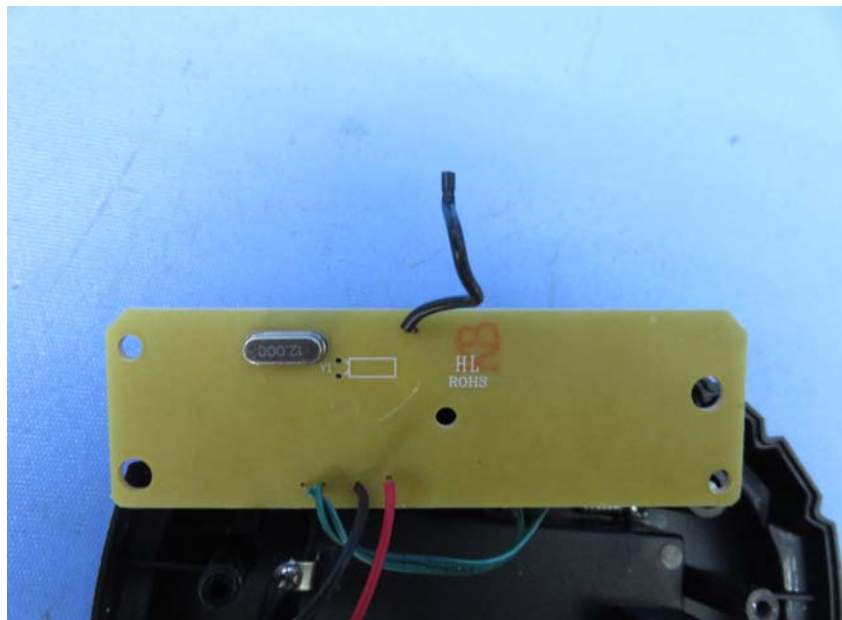

INTERTEK TESTING SERVICE

Report No.: 16020039HKG-001

Equipment Photographs

Model : DPC02

(Internal)

FCC ID: PIYDPC02-16A5T
IC: 4390C-DPC0216A5T

INTERTEK TESTING SERVICE

Report No.: 16020039HKG-001

Equipment Photographs

Model : DPC02

(Internal)

FCC ID: PIYDPC02-16A5T
IC: 4390C-DPC0216A5T

INTERTEK TESTING SERVICE

Report No.: 16020039HKG-001

Equipment Photographs

Model : DPC02

(Internal)

INTERTEK TESTING SERVICE

Report No.: 16020039HKG-001

Equipment Photographs

Model : DPC02

(Internal)