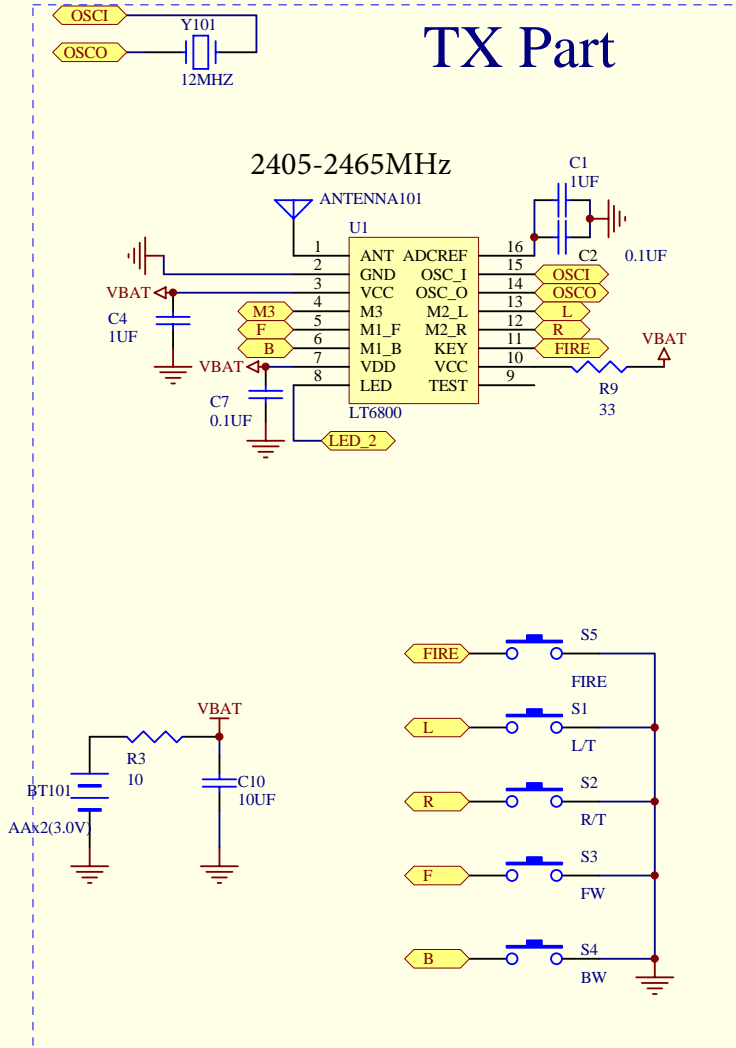

TX Part

2405-2465MHz

Drawing By: TX Yuan

Date: 2016-JAN-26

Checked By :

Date:

DONG GUAN FIRST UNION TOYS CO.,LTD

Item Name : Halo Deluxe RC

Size
A4

Model No. : DPC02

Revision
VER:00

Date: 26-Jan-2016

Sheet of

File: F:\Yuen.T.X\All product\Mattel TOYS 2015\140015\DPC02 RF Car 2.4GHZ 未庆华.PCB Layout