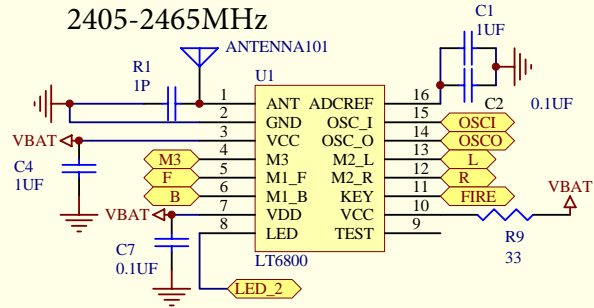

TX Part

Drawing By: TX Yuan
Date:2016-JAN-26
Checked By :
Date:

DONG GUAN FIRST UNION TOYS CO.,LTD		
Item Name : Halo RC		
Size A4	Model No. : DPC00	Revision VER:00
Date: 31-Mar-2016	Sheet of 15	
File: F:\Yuen.T.X\All product\Mattel TOYS 2015\1400135\已完成Item\DPC02 RF Car 2.4GHZ朱庆华		