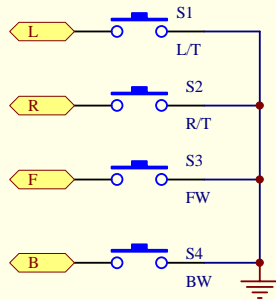

TX Part

Drawing By: TX Yuan
Date:2016-JAN-26
Checked By :
Date:

DONG GUAN FIRST UNION TOYS CO.,LTD		
Item Name : Halo RC		
Size A4	Model No. : DPC00	Revision VER:00
Date: 31-Mar-2016	Sheet of 15	
File: F:\Yuen.T.X\All product\Mattel TOYS 2015\1400135\已完成Item\DPC02 RF Car 2.4GHZ朱庆华		