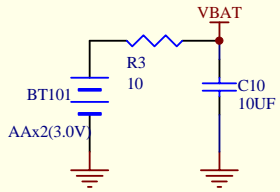

TX Part

Drawing By: TX Yuan
Date:2016-JAN-26
Checked By :
Date:

DONG GUAN FIRST UNION TOYS CO.,LTD		
Item Name : Halo RC		
Size A4	Model No. : DPC00	Revision VER:00
Date: 31-Mar-2016	Sheet of 15	
File: F:\Yuen.T.X\All product\Mattel TOYS 2015\1400135\已完成Item\DPC02 RF Car 2.4GHZ朱庆华		