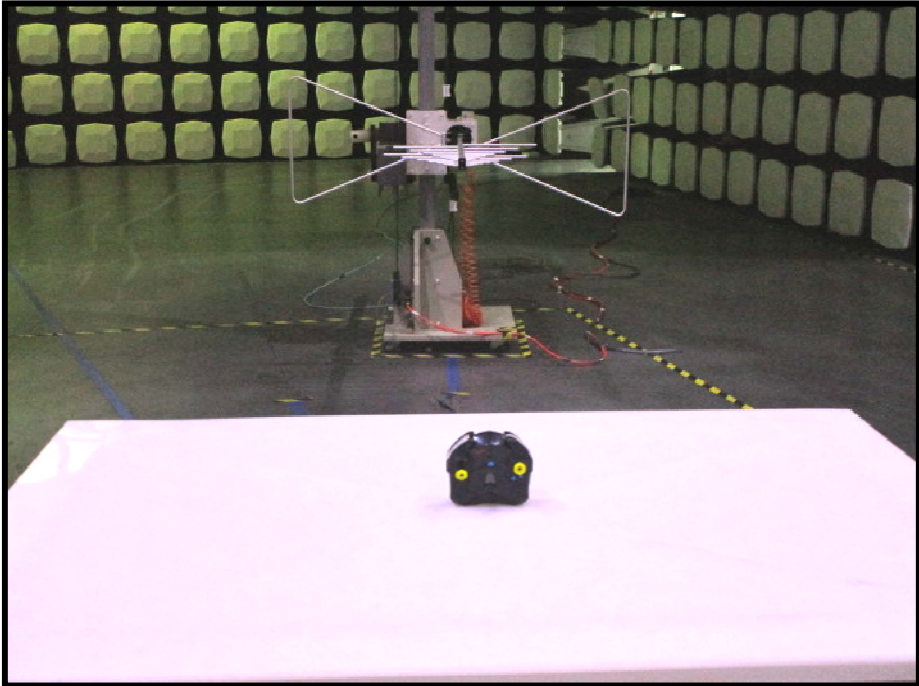

1.1 Radiated Emission Test Setup

Below 30MHz

30MHz-1GHz

Above 1GHz