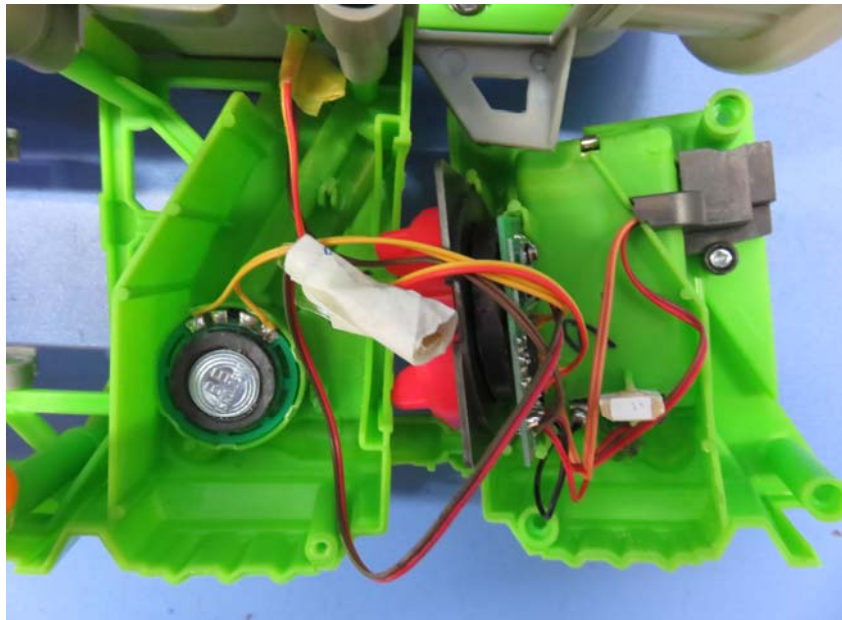

INTERTEK TESTING SERVICE

Report No.: 16030080HKG-001

Equipment Photographs

(Internal)

FCC ID: PIYDHT62-16A5T

IC: 4390C-DHT6216A5T

INTERTEK TESTING SERVICE

Report No.: 16030080HKG-001

Equipment Photographs

(Internal)

FCC ID: PIYDHT62-16A5T

IC: 4390C-DHT6216A5T

INTERTEK TESTING SERVICE

Report No.: 16030080HKG-001

Equipment Photographs

(Internal)

FCC ID: PIYDHT62-16A5T
IC: 4390C-DHT6216A5T

INTERTEK TESTING SERVICE

Report No.: 16030080HKG-001

Equipment Photographs

(Internal)

FCC ID: PIYDHT62-16A5T
IC: 4390C-DHT6216A5T

INTERTEK TESTING SERVICE

Report No.: 16030080HKG-001

Equipment Photographs

(Internal)

FCC ID: PIYDHT62-16A5T
IC: 4390C-DHT6216A5T