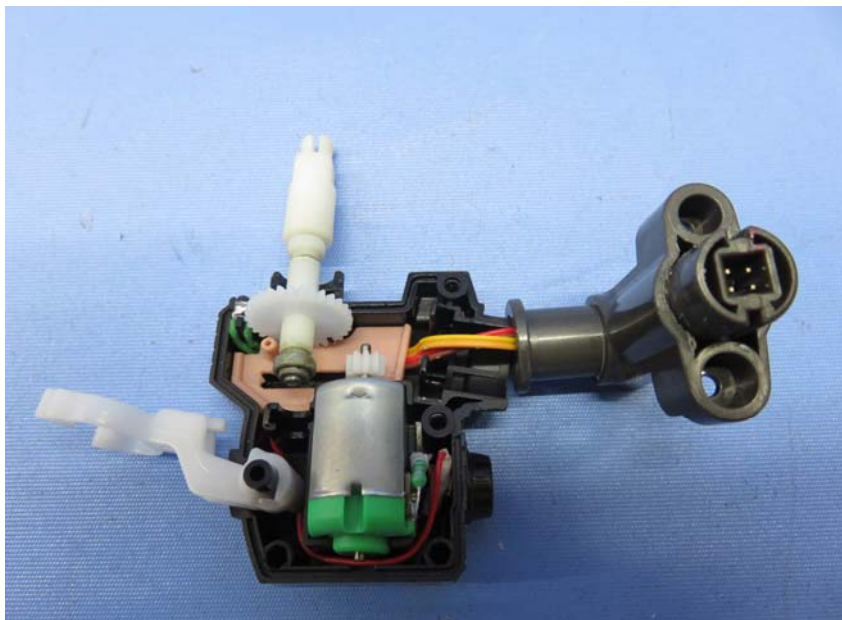

INTERTEK TESTING SERVICE

Report No.: 16030080HKG-003

Equipment Photographs

(Internal)

FCC ID: PIYDHT62-16A5R

IC: 4390C-DHT6216A5R

INTERTEK TESTING SERVICE

Report No.: 16030080HKG-003

Equipment Photographs

(Internal)

FCC ID: PIYDHT62-16A5R

IC: 4390C-DHT6216A5R

INTERTEK TESTING SERVICE

Report No.: 16030080HKG-003

Equipment Photographs

(Internal)

FCC ID: PIYDHT62-16A5R
IC: 4390C-DHT6216A5R

INTERTEK TESTING SERVICE

Report No.: 16030080HKG-003

Equipment Photographs

(Internal)

FCC ID: PIYDHT62-16A5R
IC: 4390C-DHT6216A5R

INTERTEK TESTING SERVICE

Report No.: 16030080HKG-003

Equipment Photographs

(Internal)

FCC ID: PIYDHT62-16A5R
IC: 4390C-DHT6216A5R

Equipment Photographs

(Internal)