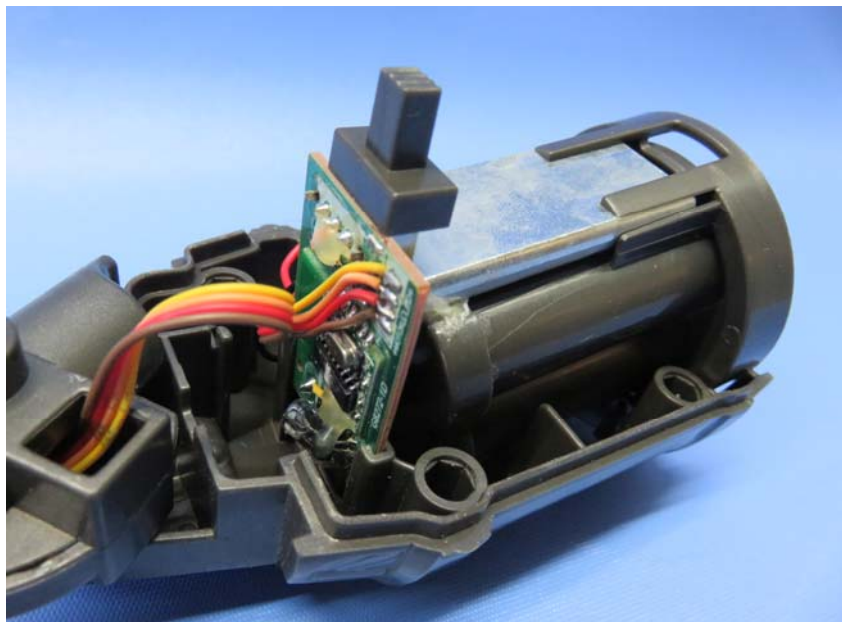

INTERTEK TESTING SERVICE

Report No.: 16030080HKG-003

Equipment Photographs

(Internal)

FCC ID: PIYDHT62-16A5R

IC: 4390C-DHT6216A5R

INTERTEK TESTING SERVICE

Report No.: 16030080HKG-003

Equipment Photographs

(Internal)

FCC ID: PIYDHT62-16A5R

IC: 4390C-DHT6216A5R

INTERTEK TESTING SERVICE

Report No.: 16030080HKG-003

Equipment Photographs

(Internal)

FCC ID: PIYDHT62-16A5R
IC: 4390C-DHT6216A5R

INTERTEK TESTING SERVICE

Report No.: 16030080HKG-003

Equipment Photographs

(Internal)

FCC ID: PIYDHT62-16A5R
IC: 4390C-DHT6216A5R

INTERTEK TESTING SERVICE

Report No.: 16030080HKG-003