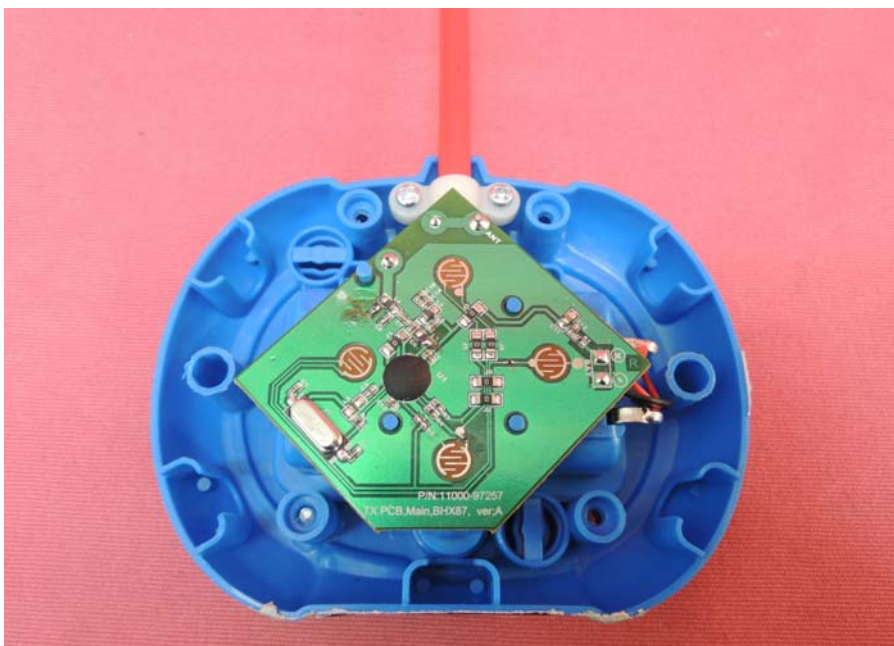

INTERTEK TESTING SERVICE

Report No.:14010737HKG-001

Equipment Photographs

Model : BHX87

(Internal)

INTERTEK TESTING SERVICE

Report No.:14010737HKG-001

Equipment Photographs

Model : BHX87

(Internal)

INTERTEK TESTING SERVICE

Report No.:14010737HKG-001

Equipment Photographs

Model : BHX87

(Internal)

INTERTEK TESTING SERVICE

Report No.:14010737HKG-001

Equipment Photographs

Model : BHX87

(Internal)