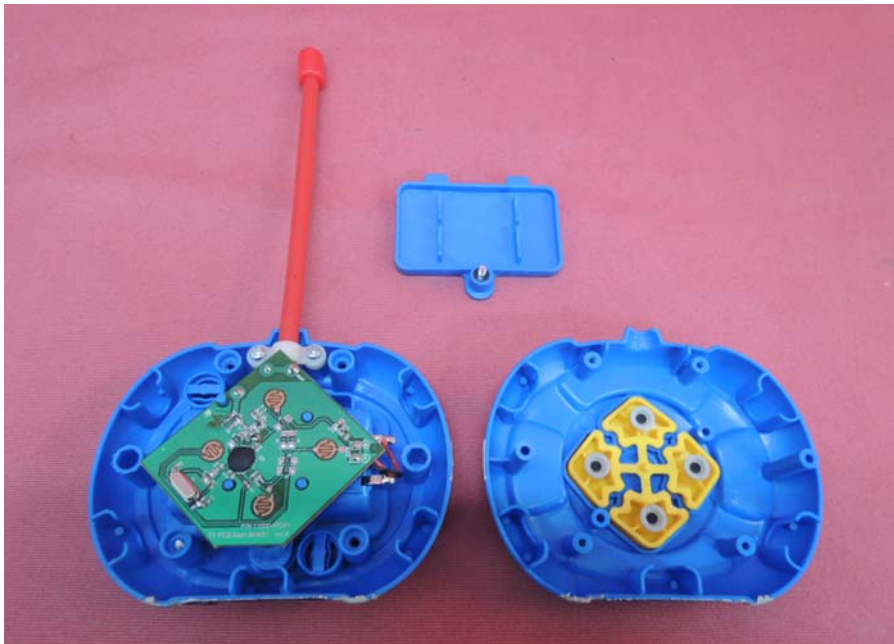

INTERTEK TESTING SERVICE

Report No.:14010737HKG-001

Equipment Photographs

Model : BHX87

(Internal)

INTERTEK TESTING SERVICE

Report No.:14010737HKG-001

Equipment Photographs

Model : BHX87

(Internal)

INTERTEK TESTING SERVICE

Report No.:14010737HKG-001

Equipment Photographs

Model : BHX87

(Internal)

INTERTEK TESTING SERVICE

Report No.:14010737HKG-001

Equipment Photographs

Model : BHX87

(Internal)