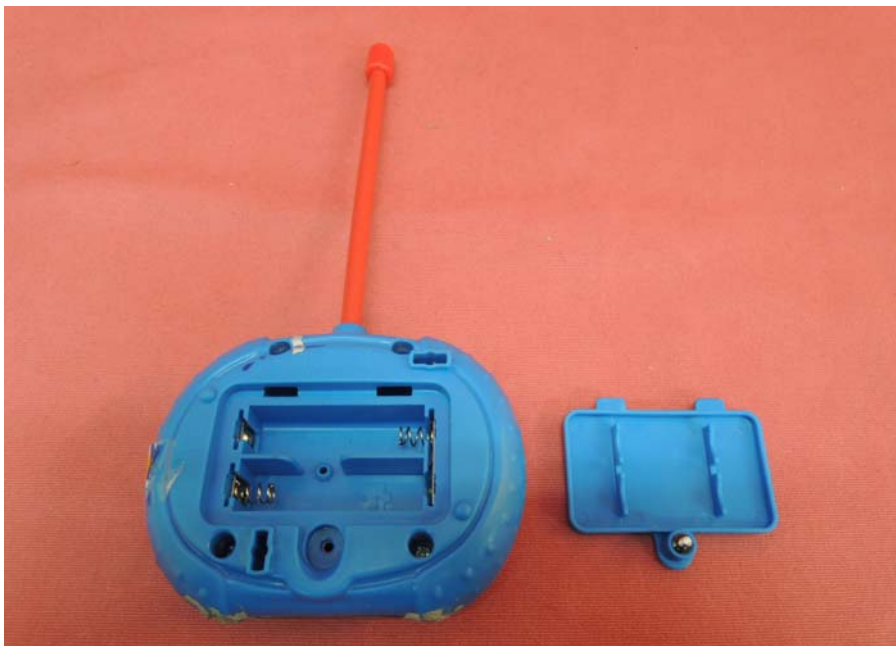

INTERTEK TESTING SERVICE

Report No.:14010737HKG-001

Equipment Photographs

Model : BHX87

(Internal)

INTERTEK TESTING SERVICE

Report No.:14010737HKG-001

Equipment Photographs

Model : BHX87

(Internal)

INTERTEK TESTING SERVICE

Report No.:14010737HKG-001

Equipment Photographs

Model : BHX87

(Internal)

INTERTEK TESTING SERVICE

Report No.:14010737HKG-001

Equipment Photographs

Model : BHX87

(Internal)