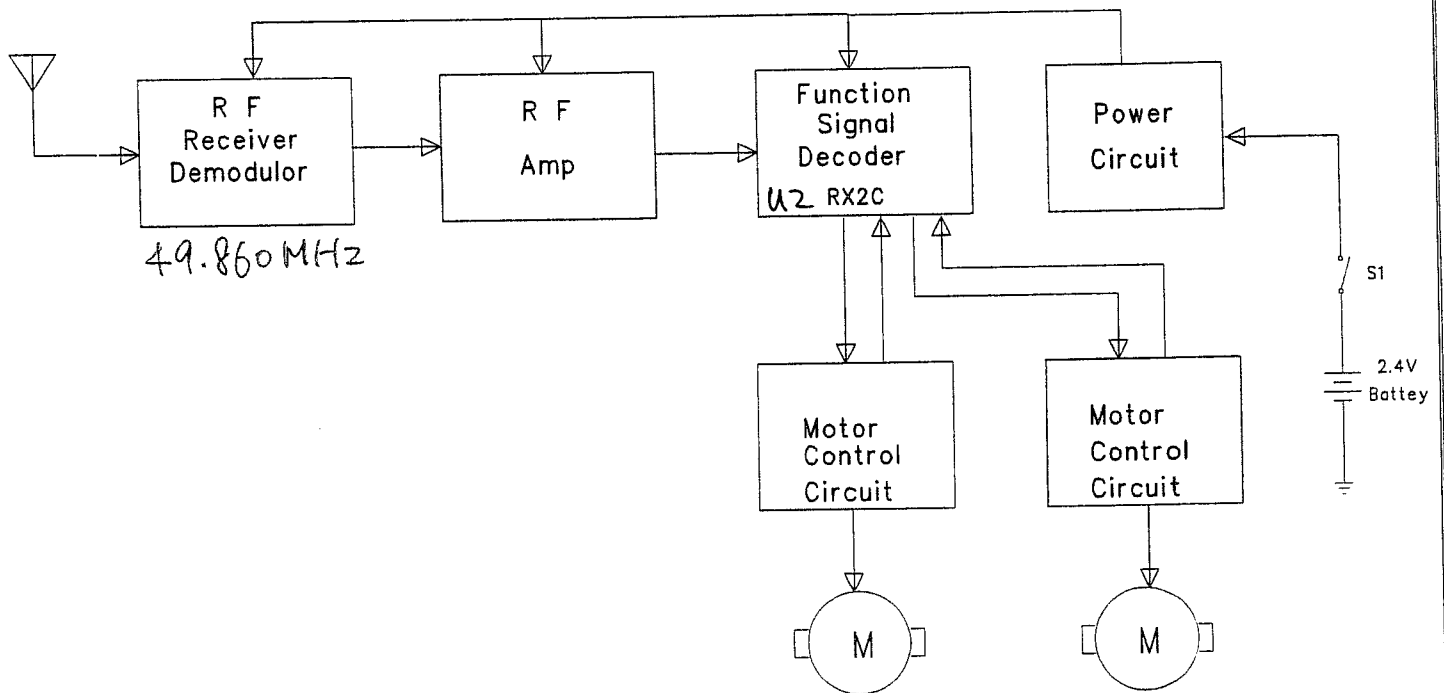

19RX (龍)

LUNG CHEONG

TITLE:	BB917 RX	DESIGN BY:	DRAWING BY:	APPROVED BY:	SHEET:
FUNCTION:	MONSTER TRUCK		Liu Ji Hong		1 of 1
DWG NO:	DZ02-088917-01		05-09-2003		