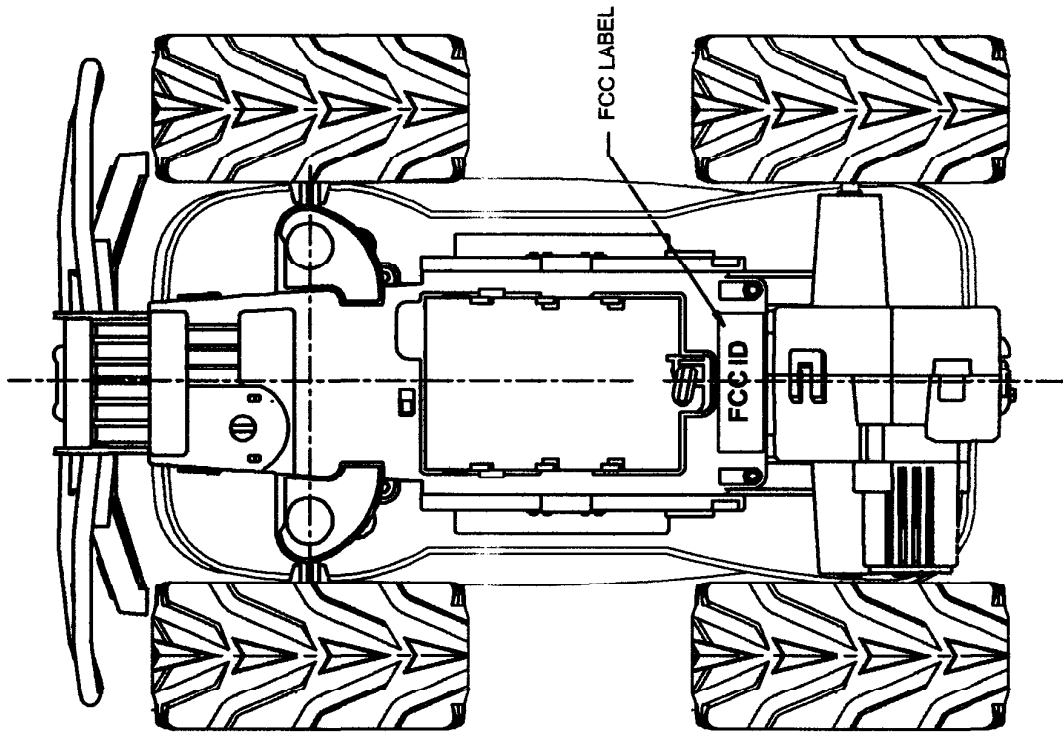

FCC Label Artwork Location Of 6V Monster Truck RC

FCC LABEL SIZE 46MM X 15MM