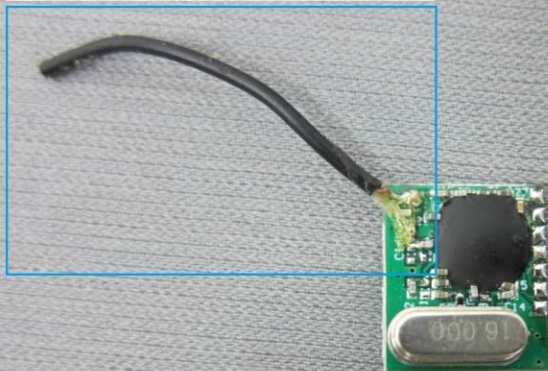

Internal Photo

FCC ID: PIY-FWP45-18-A5V  
IC: 4390C-FWP455V

FCC ID: PIY-FWP45-18-A5V  
IC: 4390C-FWP455V

FCC ID: PIY-FWP45-18-A5V  
IC: 4390C-FWP455V

FCC ID: PIY-FWP45-18-A5V  
IC: 4390C-FWP455V

**2.4G ant.**

**Pcb antenna**

FCC ID: PIY-FWP45-18-A5V  
IC: 4390C-FWP455V