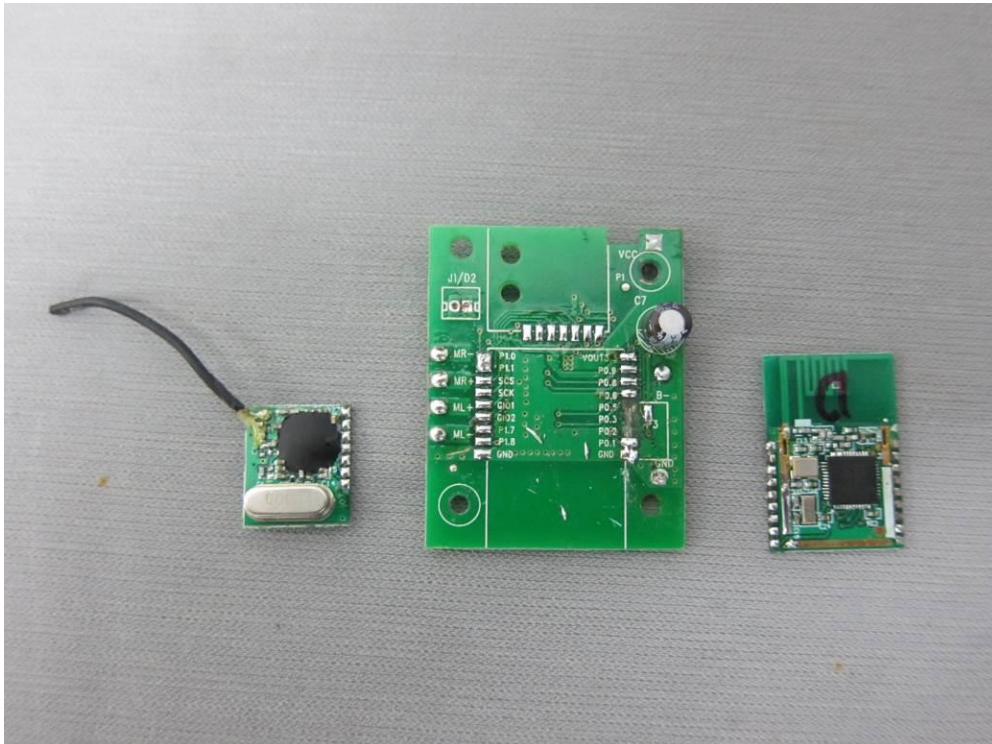

Internal Photo

FCC ID: PIY-FWP45-18-A5V  
IC: 4390C-FWP455V

FCC ID: PIY-FWP45-18-A5V  
IC: 4390C-FWP455V

FCC ID: PIY-FWP45-18-A5V  
IC: 4390C-FWP455V

FCC ID: PIY-FWP45-18-A5V  
IC: 4390C-FWP455V

**2.4G ant.**

**Pcb antenna**

FCC ID: PIY-FWP45-18-A5V  
IC: 4390C-FWP455V