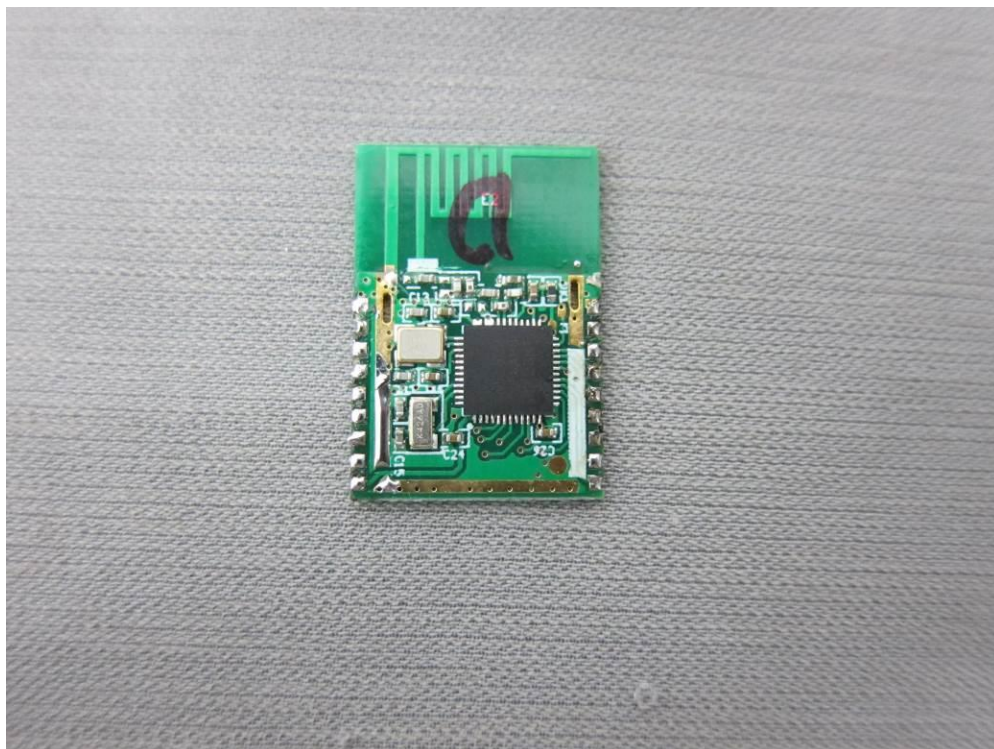

Internal Photo

FCC ID: PIY-FWP45-18-A5V  
IC: 4390C-FWP455V

FCC ID: PIY-FWP45-18-A5V  
IC: 4390C-FWP455V

FCC ID: PIY-FWP45-18-A5V  
IC: 4390C-FWP455V

FCC ID: PIY-FWP45-18-A5V  
IC: 4390C-FWP455V

**2.4G ant.**

**Pcb antenna**

FCC ID: PIY-FWP45-18-A5V  
IC: 4390C-FWP455V