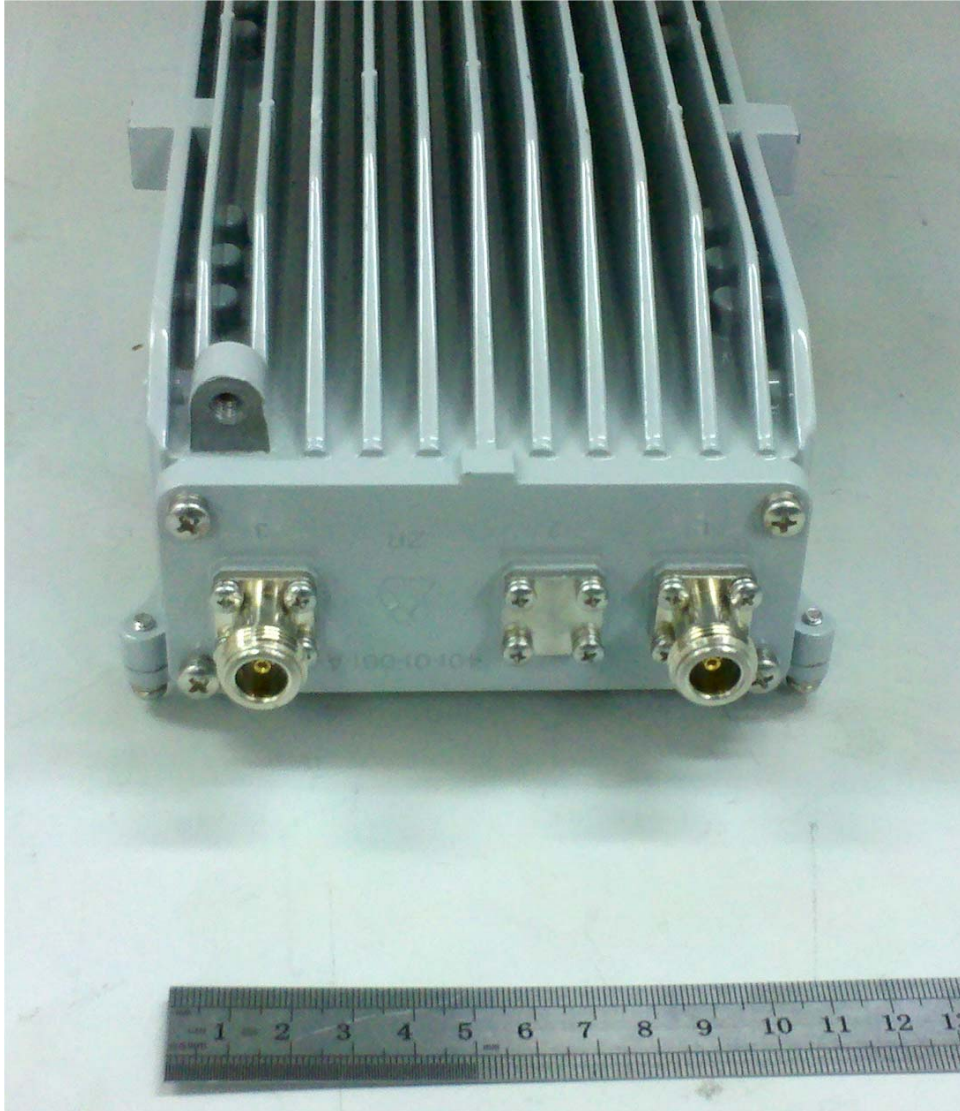

## **EXTERNAL PHOTOGRAPHS**

This document contains 7 photographs

**Photograph No.1**  
**“Synergy 2000 2.5 GHz (B41)” base station general view**

**Photograph No.2**  
**“Synergy 2000 2.5 GHz (B41)” base station top panel view**

**Photograph No.3**  
**“Synergy 2000 2.5 GHz (B41)” base station rear side view**

**Photograph No.4**  
**“Synergy 2000 2.5 GHz (B41)” base station bottom panel view**

**Photograph No.5**  
**“Synergy 2000 2.5 GHz (B41)” base station side view**