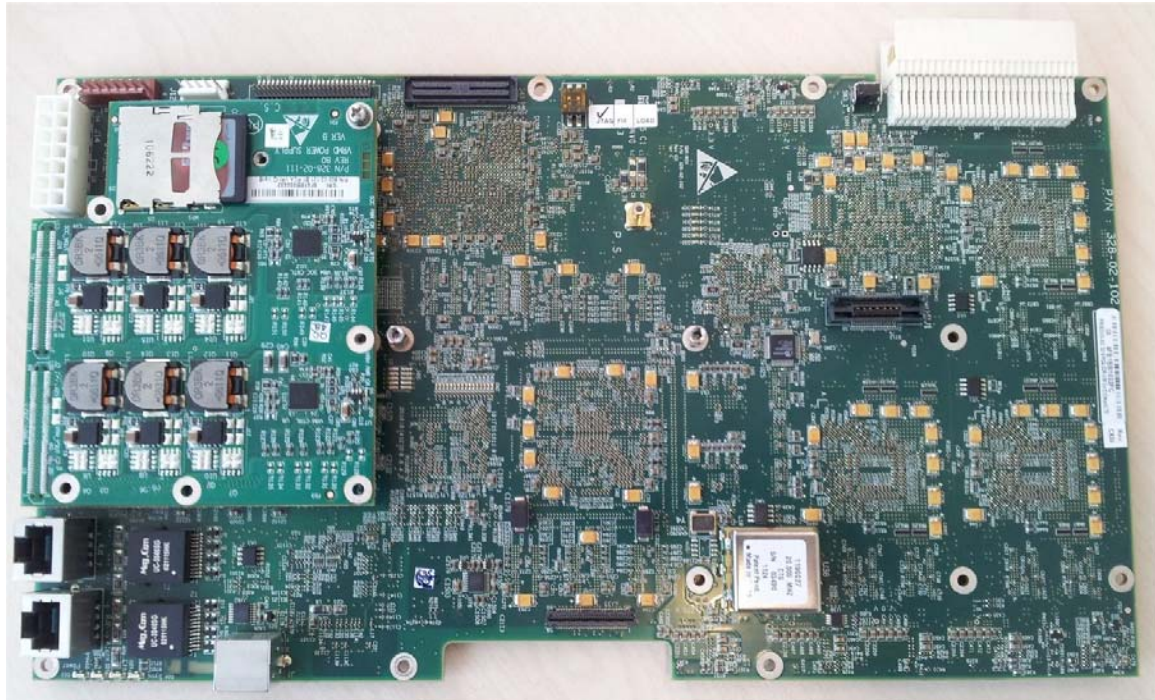

INTERNAL PHOTOGRAPHS

This document contains 6 photographs

Photograph No.1
Air4Gp-WL44 5.8 GHz internal view

Photograph No.2
RF board top view

Photograph No.3
RF board top view with shields removed

Photograph No.4
RF board bottom view

Photograph No.5
Digital board top view

Photograph No.6
Digital board bottom view