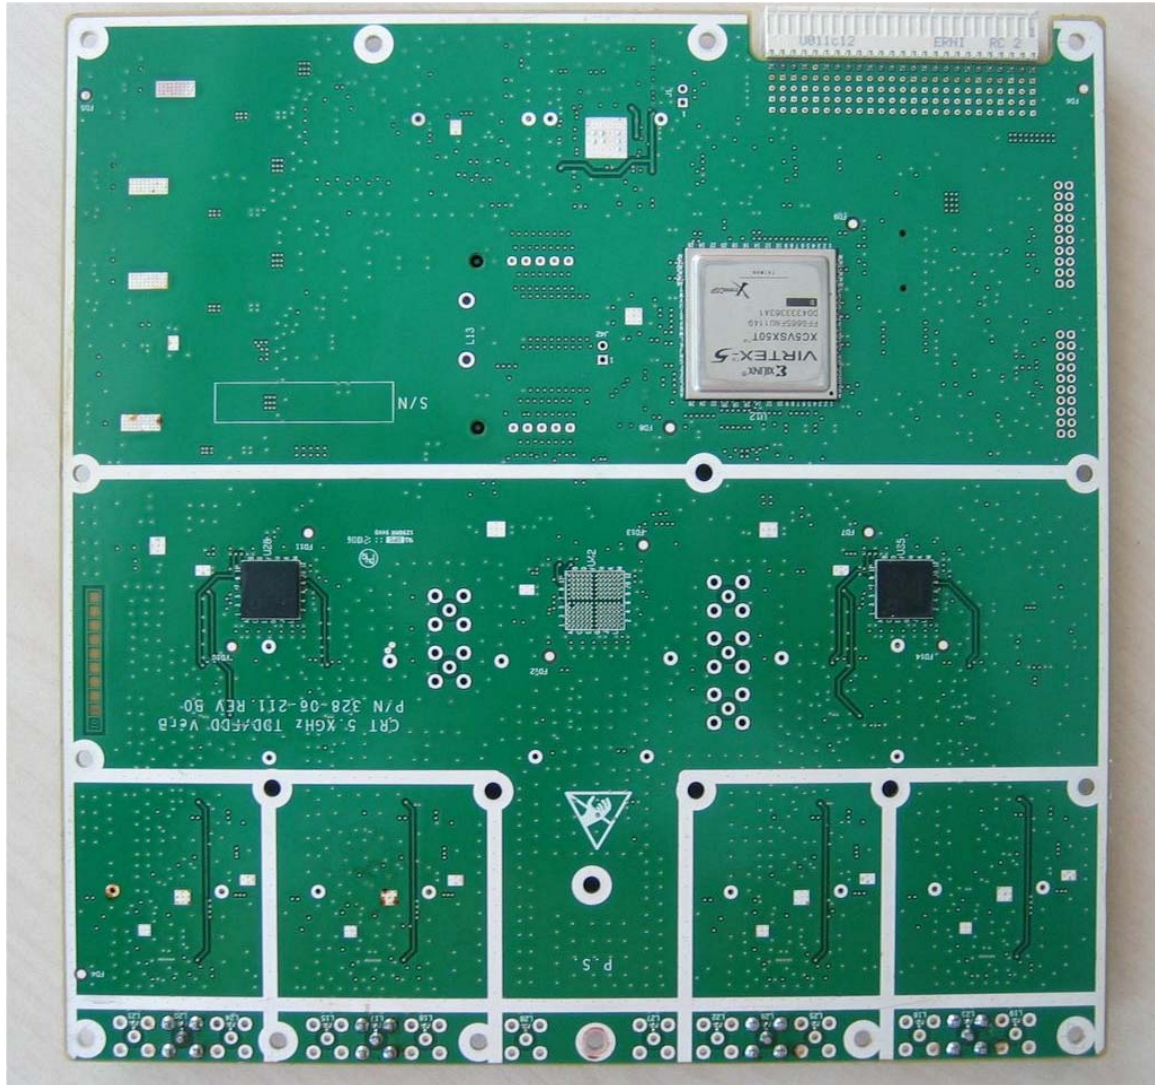

INTERNAL PHOTOGRAPHS

This document contains 6 photographs

Photograph No.1
Air4Gp-WL44 5.8 GHz internal view

Photograph No.2
RF board top view

Photograph No.3
RF board top view with shields removed

Photograph No.4
RF board bottom view

Photograph No.5
Digital board top view

Photograph No.6
Digital board bottom view