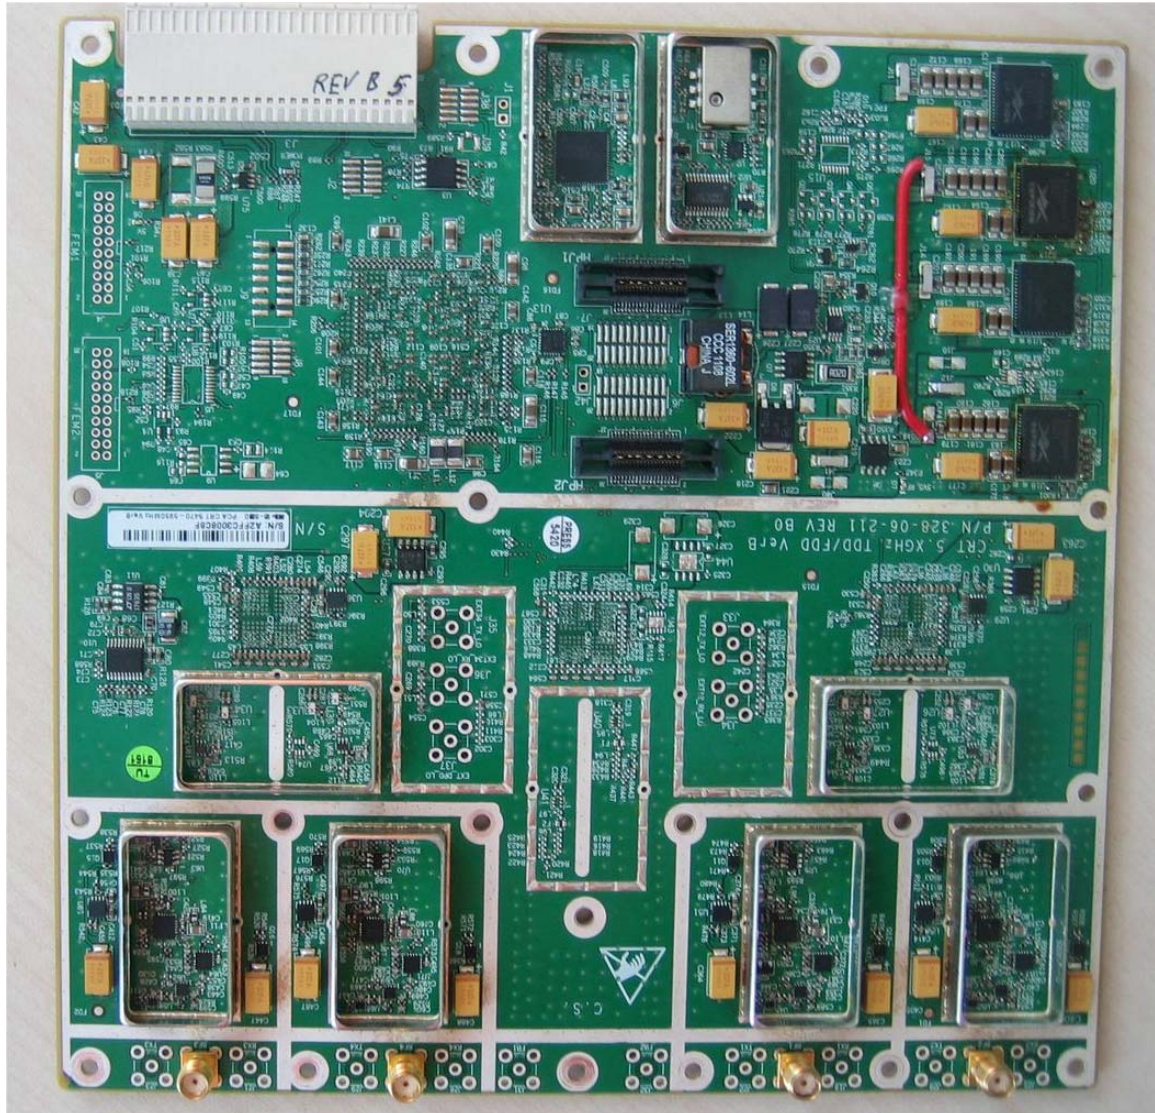

INTERNAL PHOTOGRAPHS

This document contains 6 photographs

Photograph No.1
Air4Gp-WL44 5.8 GHz internal view

Photograph No.2
RF board top view

Photograph No.3
RF board top view with shields removed

Photograph No.4
RF board bottom view

Photograph No.5
Digital board top view

Photograph No.6
Digital board bottom view