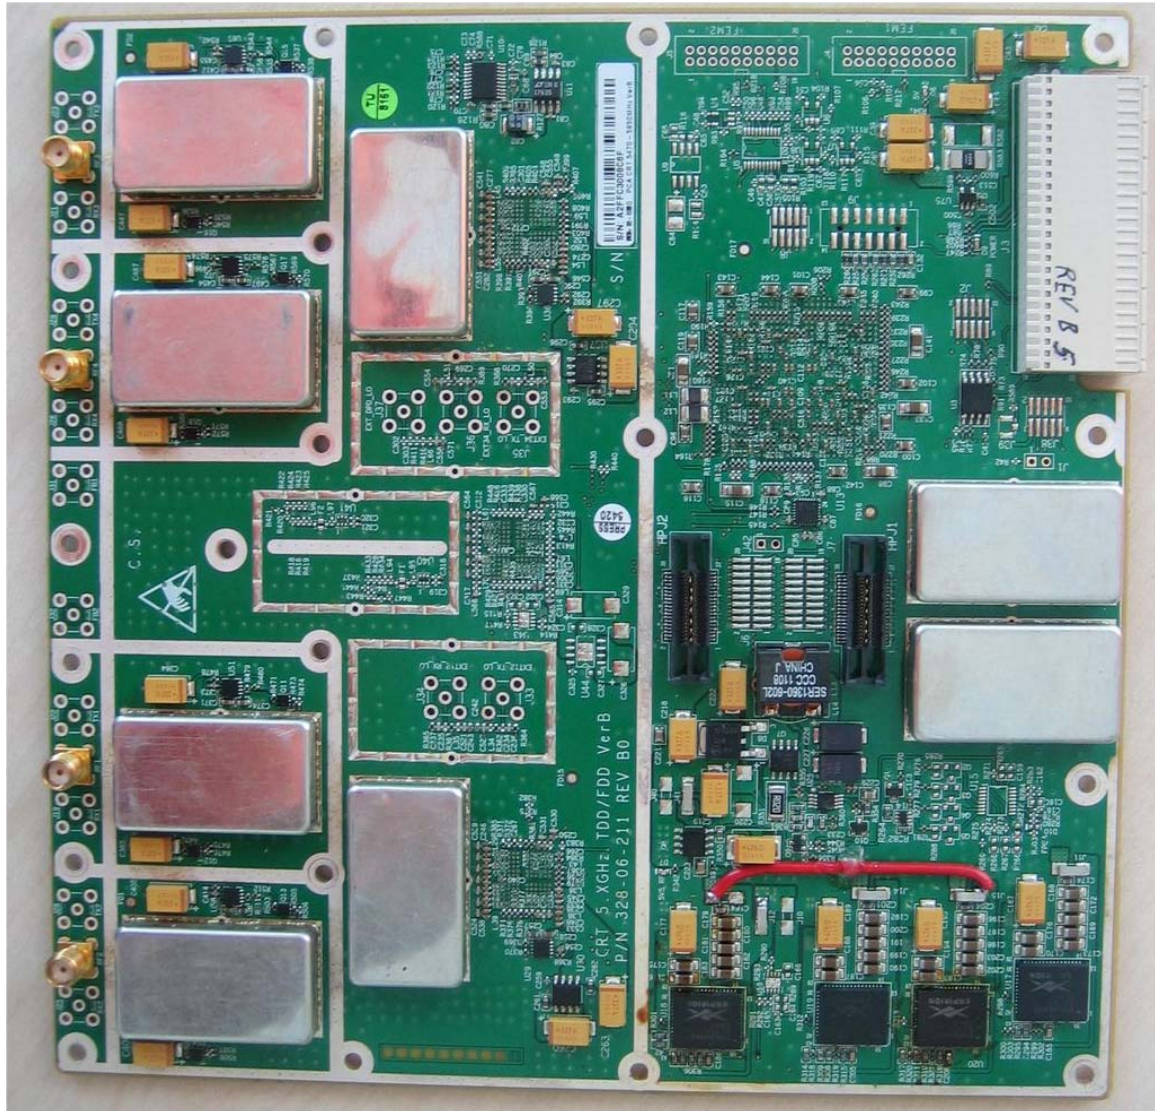

INTERNAL PHOTOGRAPHS

This document contains 6 photographs

Photograph No.1
Air4Gp-WL44 5.8 GHz internal view

Photograph No.2
RF board top view

Photograph No.3
RF board top view with shields removed

Photograph No.4
RF board bottom view

Photograph No.5
Digital board top view

Photograph No.6
Digital board bottom view