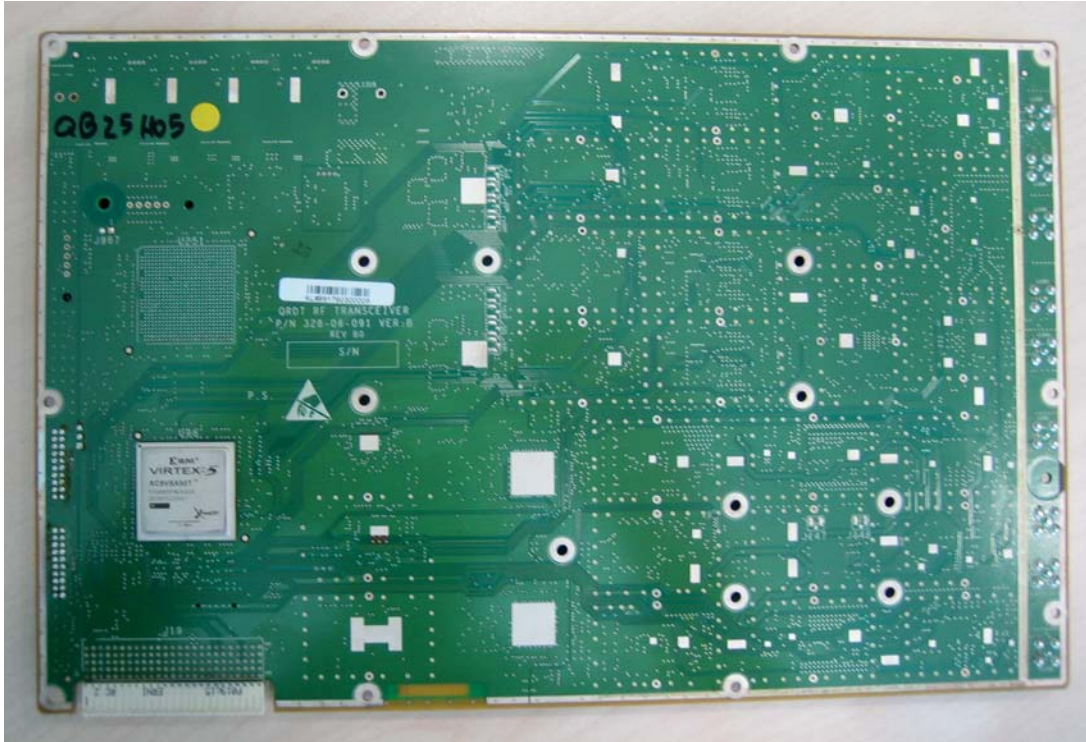

INTERNAL PHOTOGRAPHS

This document contains 9 photographs

Photograph No.1
“MacroMAXe 2510L” internal view

Photograph No.2
“MacroMAXe 2510L” RF card front view

Photograph No.3
"MacroMAXe 2510L" RF card without shielding

Photograph No.4
"MacroMAXe 2510L" RF card second side view

Photograph No.5
Digital PCB front view

Photograph No.6
“MacroMAXe 2510L” RF power amplifiers

Photograph No.7
RF power amplifier internal view

Photograph No.8
Power amplifier PCB second side view

Photograph No.9
“MacroMAXe 2510L” RF filters