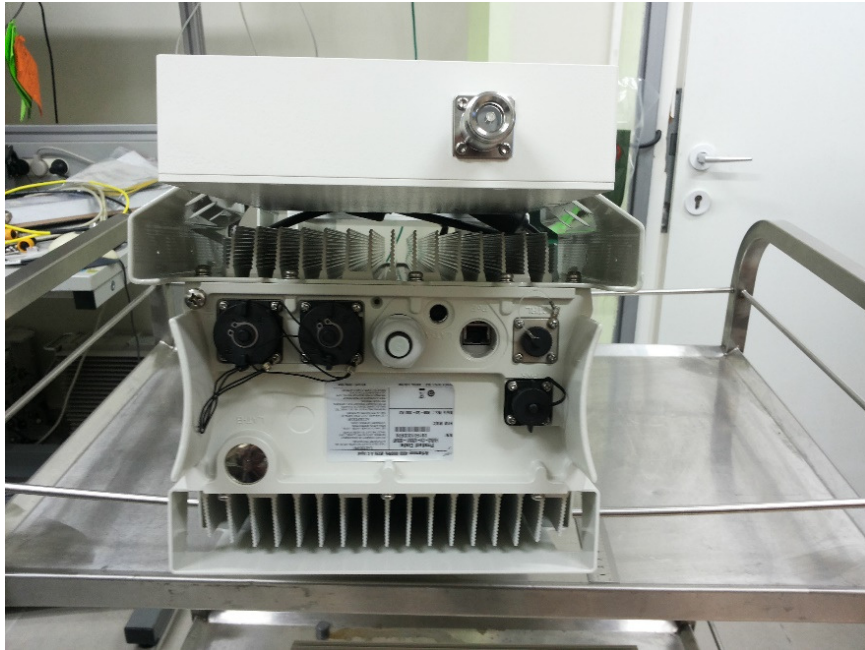

## **EXTERNAL PHOTOGRAPHS**

This document contains 6 photographs

**Photograph No.1**  
**“AirHarmony 4000 866 MHz (B26)” base station top panel view**

**Photograph No.2**  
**“AirHarmony 4000 866 MHz (B26)” base station bottom panel view**

**Photograph No.3**  
**“AirHarmony 4000 866 MHz (B26)” base station front view**

**Photograph No.4**  
**“AirHarmony 4000 866 MHz (B26)” base station side view**

**Photograph No.5**  
**“AirHarmony 4000 866 MHz (B26)” base station second side view**

**Photograph No.6**  
**“AirHarmony 4000 866 MHz (B26)” base station rear side view**