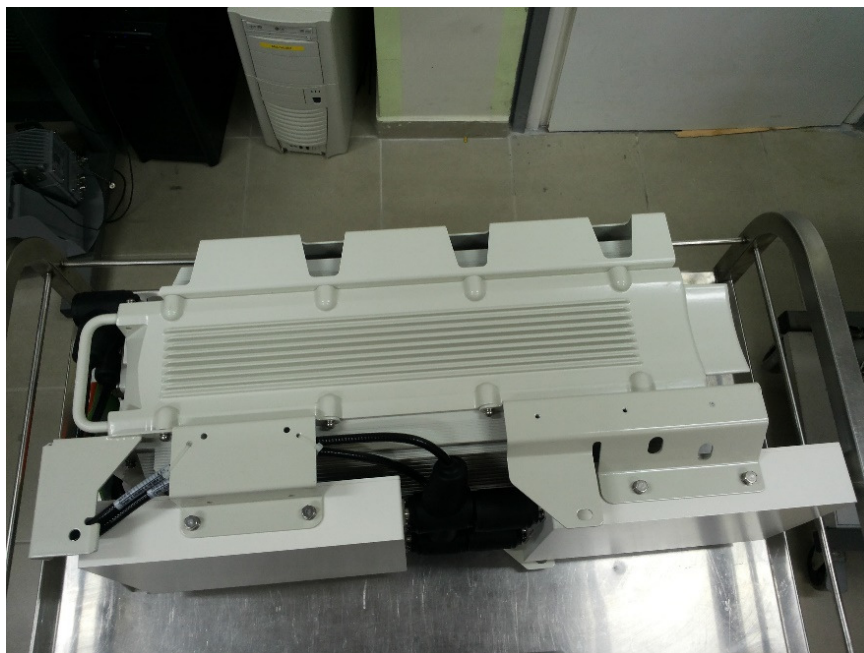

## **EXTERNAL PHOTOGRAPHS**

This document contains 6 photographs

**Photograph No.1**  
**“AirHarmony 4000 866 MHz (B26)” base station top panel view**

**Photograph No.2**  
**“AirHarmony 4000 866 MHz (B26)” base station bottom panel view**

**Photograph No.3**  
**“AirHarmony 4000 866 MHz (B26)” base station front view**

**Photograph No.4**  
**“AirHarmony 4000 866 MHz (B26)” base station side view**

**Photograph No.5**  
**“AirHarmony 4000 866 MHz (B26)” base station second side view**

**Photograph No.6**  
**“AirHarmony 4000 866 MHz (B26)” base station rear side view**