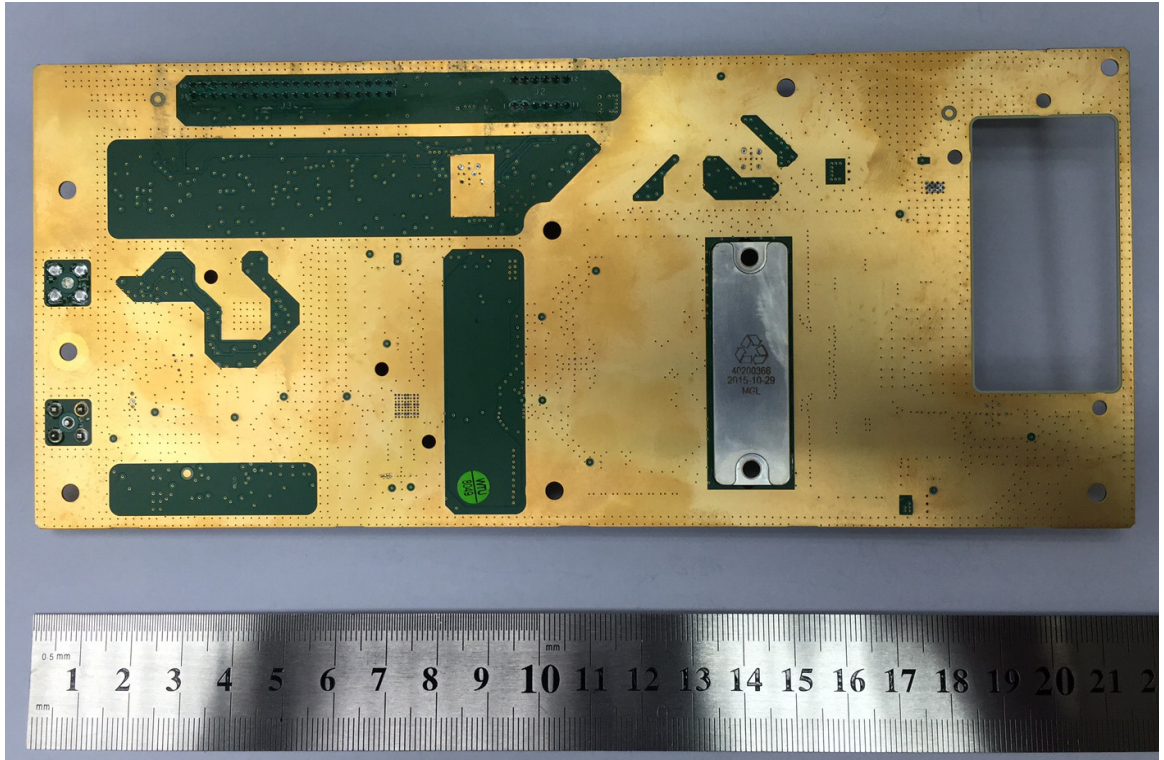

INTERNAL PHOTOGRAPHS

This document contains 7 photographs

Photograph No.1
“AirHarmony 4000 700 MHz (B12/B17)” base station internal view

Photograph No.2
“AirHarmony 4000 700 MHz (B12/B17)” base station internal view

Photograph No.3
Main board front view

Photograph No.4
Main board close view

Photograph No.5
FEM device PA front view

Photograph No.6
FEM device PCA second side view

Photograph No.8
DC to DC converter