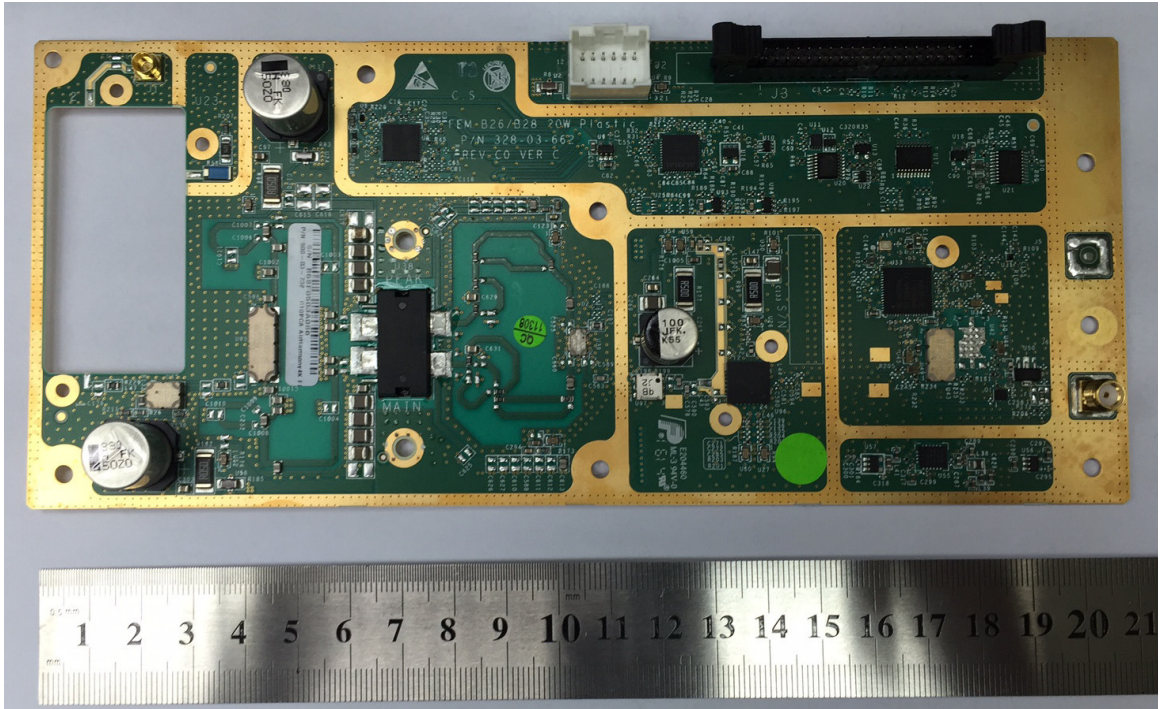

INTERNAL PHOTOGRAPHS

This document contains 7 photographs

Photograph No.1
“AirHarmony 4000 700 MHz (B12/B17)” base station internal view

Photograph No.2
“AirHarmony 4000 700 MHz (B12/B17)” base station internal view

Photograph No.3
Main board front view

Photograph No.4
Main board close view

Photograph No.5
FEM device PA front view

Photograph No.6
FEM device PCA second side view

Photograph No.8
DC to DC converter