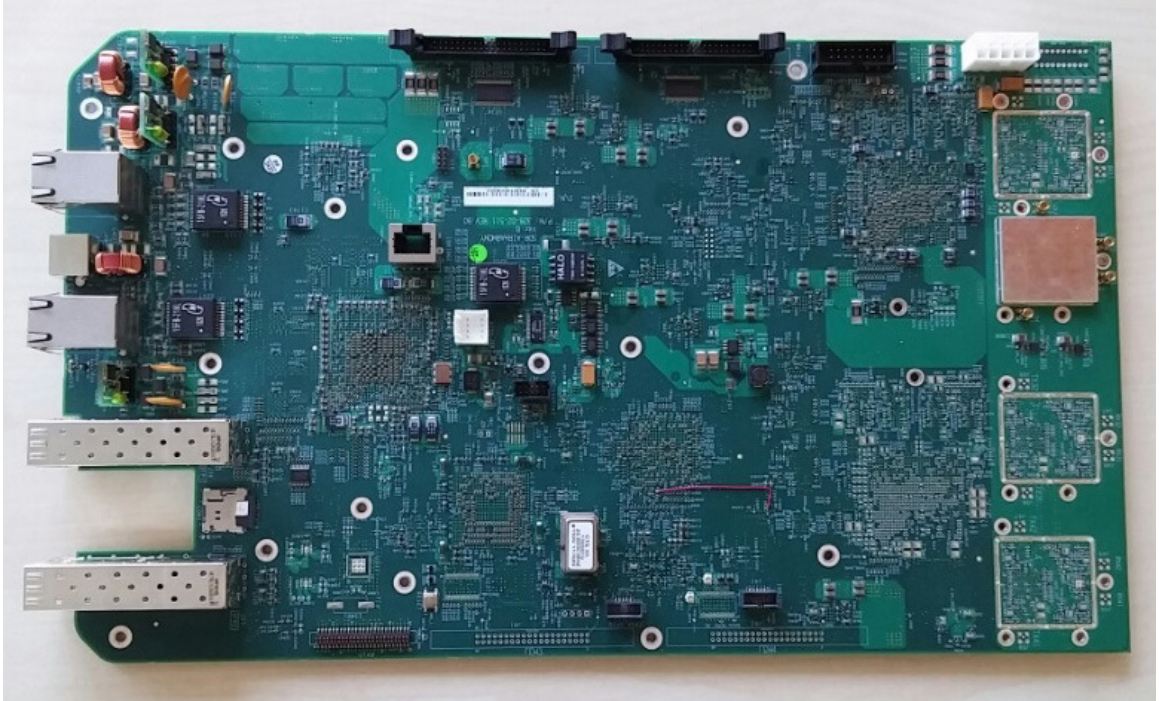

INTERNAL PHOTOGRAPHS

This document contains 7 photographs

Photograph No.1
“AirHarmony 4000 700 MHz (B12/B17)” base station internal view

Photograph No.2
“AirHarmony 4000 700 MHz (B12/B17)” base station internal view

Photograph No.3
Main board front view

Photograph No.4
Main board close view

Photograph No.5
FEM device PA front view

Photograph No.6
FEM device PCA second side view

Photograph No.8
DC to DC converter