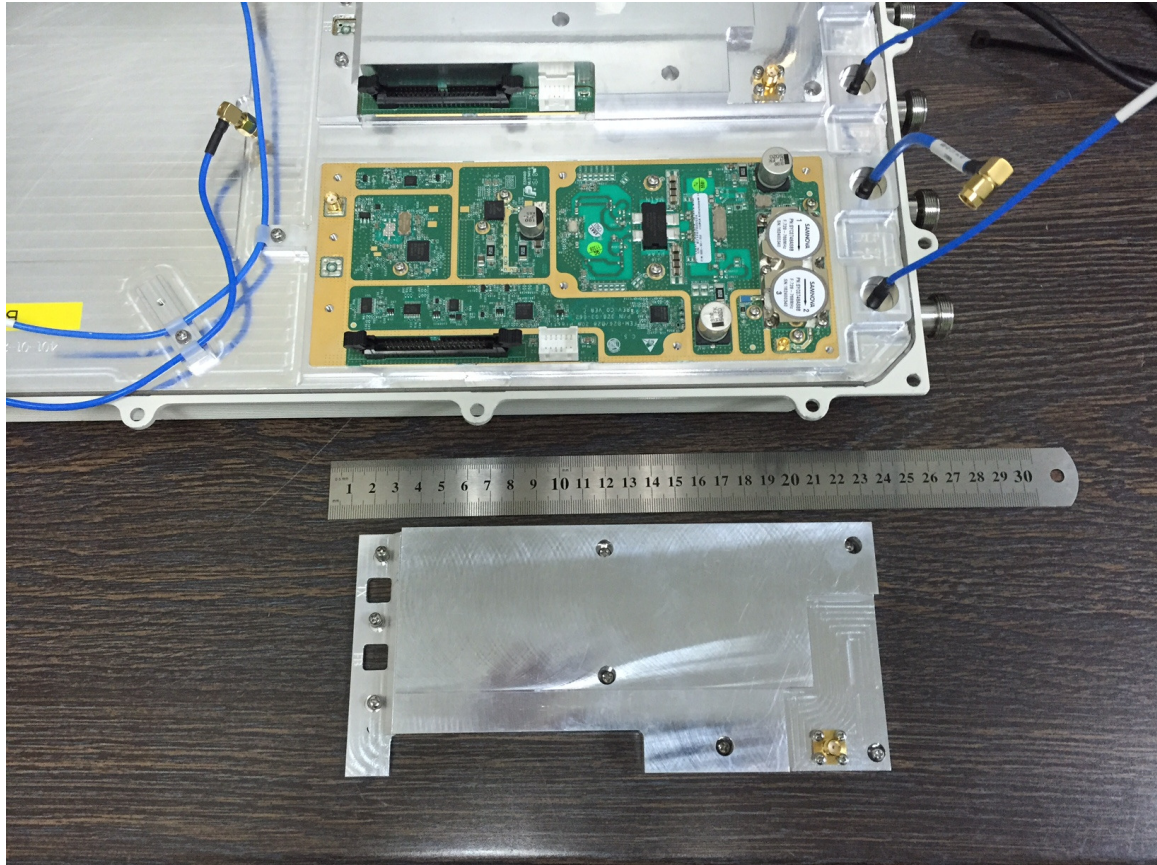

INTERNAL PHOTOGRAPHS

This document contains 7 photographs

Photograph No.1
“AirHarmony 4000 700 MHz (B12/B17)” base station internal view

Photograph No.2
“AirHarmony 4000 700 MHz (B12/B17)” base station internal view

Photograph No.3
Main board front view

Photograph No.4
Main board close view

Photograph No.5
FEM device PA front view

Photograph No.6
FEM device PCA second side view

Photograph No.8
DC to DC converter