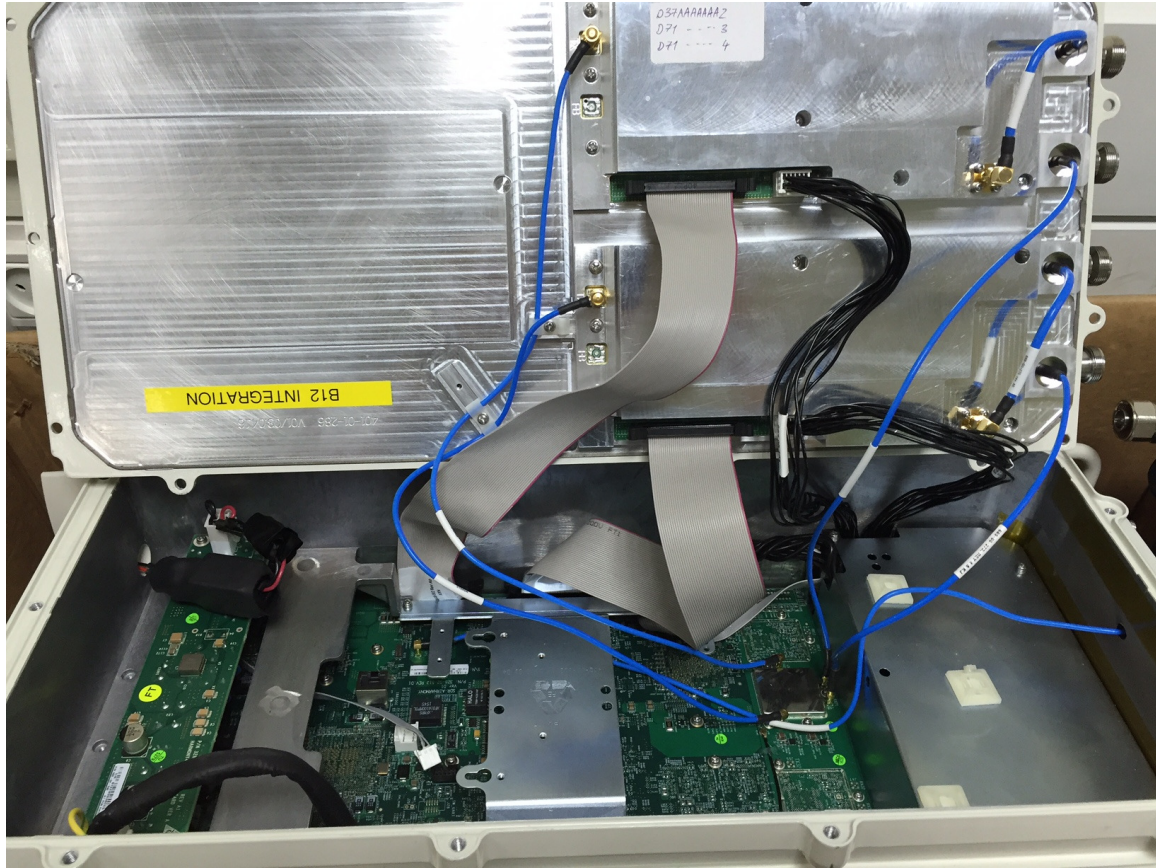

INTERNAL PHOTOGRAPHS

This document contains 7 photographs

Photograph No.1
“AirHarmony 4000 700 MHz (B12/B17)” base station internal view

Photograph No.2
“AirHarmony 4000 700 MHz (B12/B17)” base station internal view

Photograph No.3
Main board front view

Photograph No.4
Main board close view

Photograph No.5
FEM device PA front view

Photograph No.6
FEM device PCA second side view

Photograph No.8
DC to DC converter