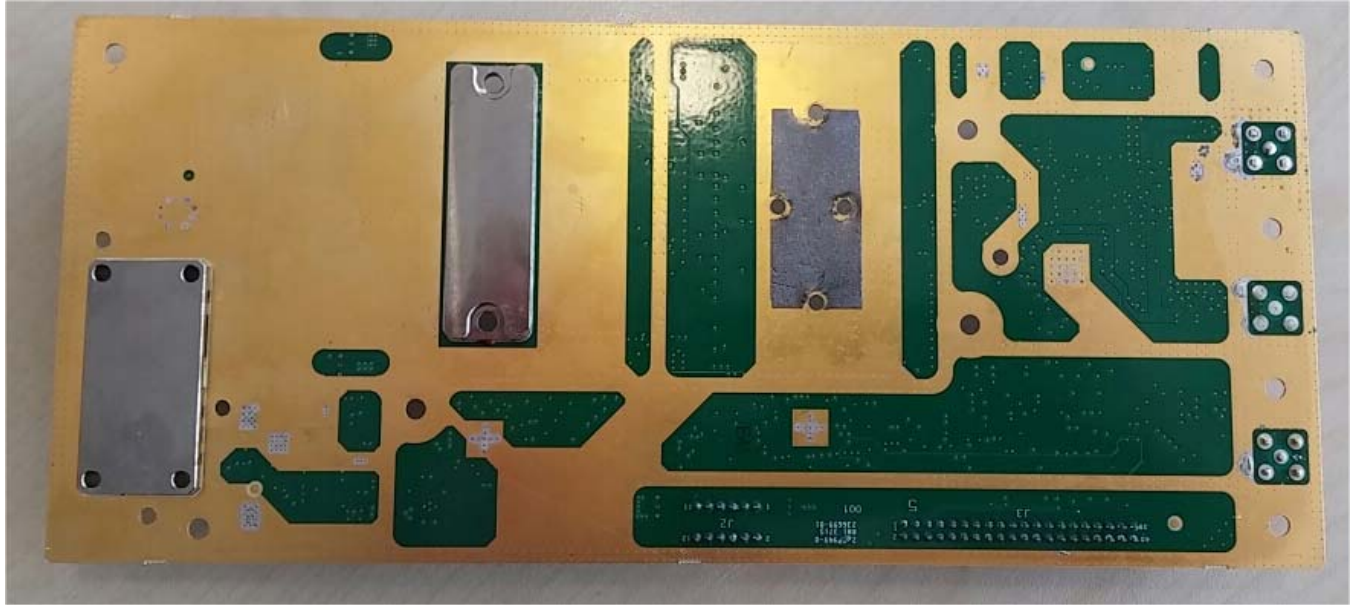

INTERNAL PHOTOGRAPHS

This document contains 8 photographs

Photograph No.1
"AirHarmony 4400 2.5 GHz (B41)" base station internal view

Photograph No.2
Main board front view

Photograph No.3
Main board close view

Photograph No.4
Main board second side view

Photograph No.5
FEM device PA front view

Photograph No.6
FEM device PCA second side view

Photograph No.7
DC to DC converter

Photograph No.8
AC to DC power supply