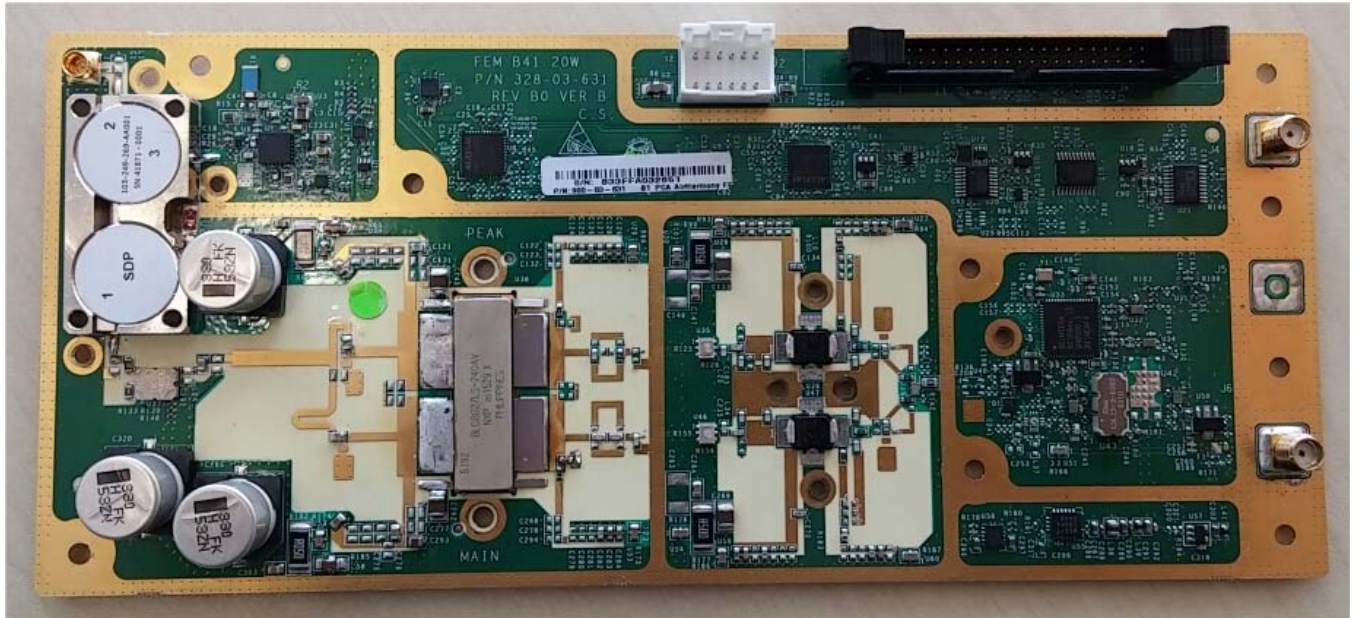

INTERNAL PHOTOGRAPHS

This document contains 8 photographs

Photograph No.1
"AirHarmony 4400 2.5 GHz (B41)" base station internal view

Photograph No.2
Main board front view

Photograph No.3
Main board close view

Photograph No.4
Main board second side view

Photograph No.5
FEM device PA front view

Photograph No.6
FEM device PCA second side view

Photograph No.7
DC to DC converter

Photograph No.8
AC to DC power supply