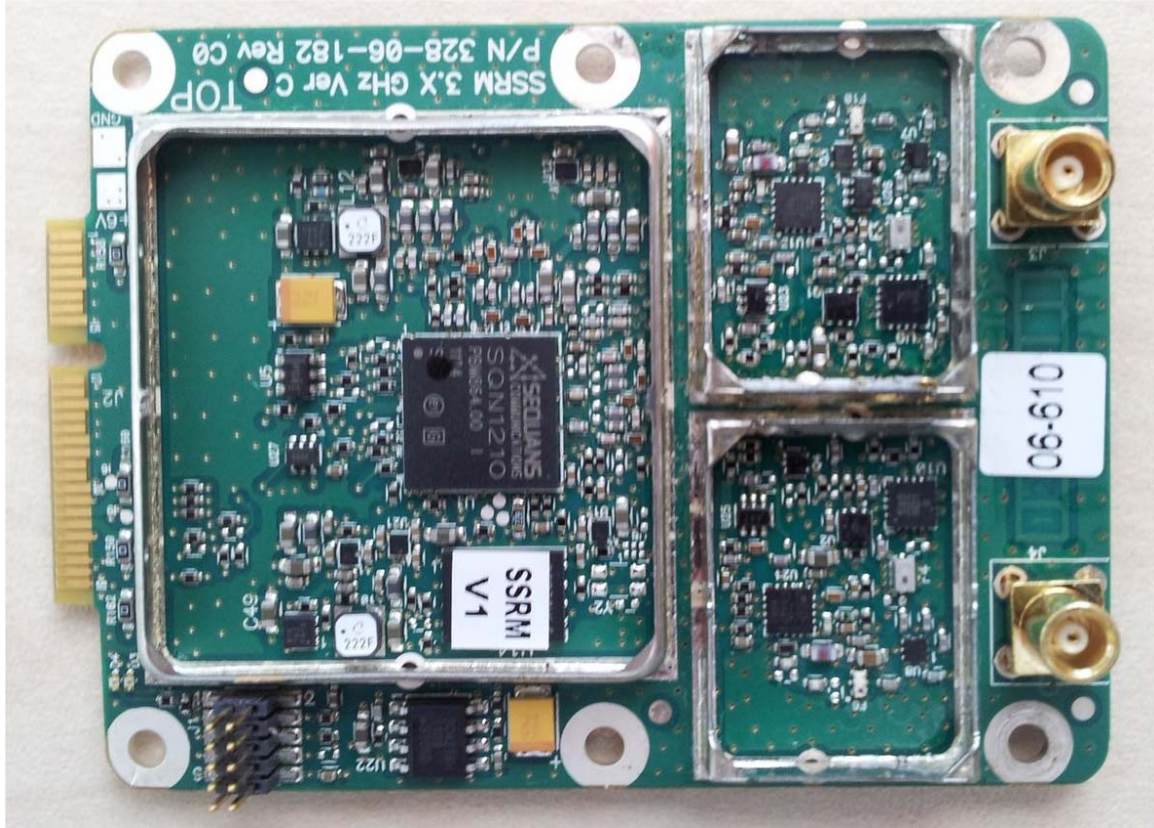

INTERNAL PHOTOGRAPHS

This document contains 2 photographs

Photograph No.1
CRM 3.65GHz module without shielding

Photograph No.2
CRM 3.65GHz module rear side view