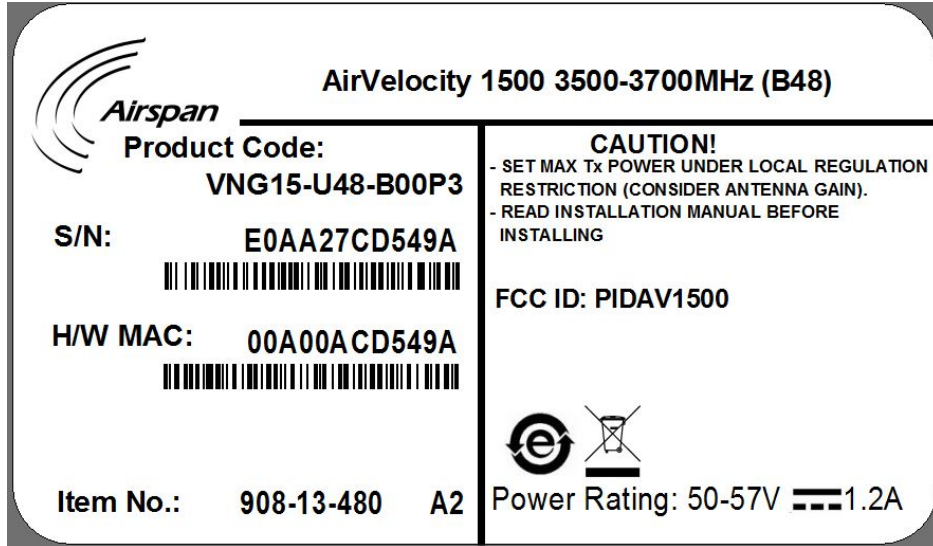

LABEL

The label is affixed on the bottom of the base radio unit as shown below.
The label material is PVC with a permanent adhesive.

“AirVelocity 1500 3550-3700MHz (B48)” label location