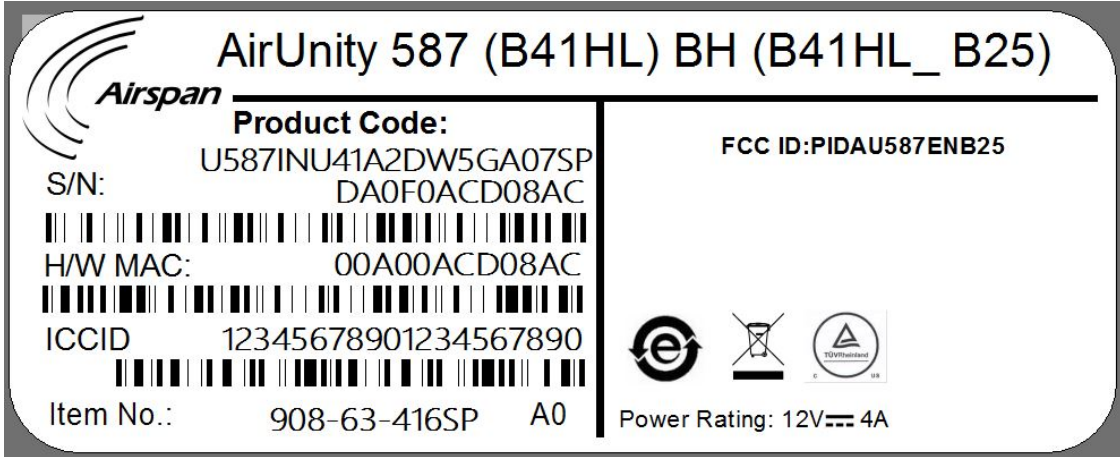

### LABEL

The label is affixed on the bottom panel of the radio unit as shown below.  
The label material is PVC with a permanent adhesive.

“AirUnity 587 (B41HL) BH (B41HL\_B25)” bottom panel, label with FCC ID:PIDAU587ENB25 location