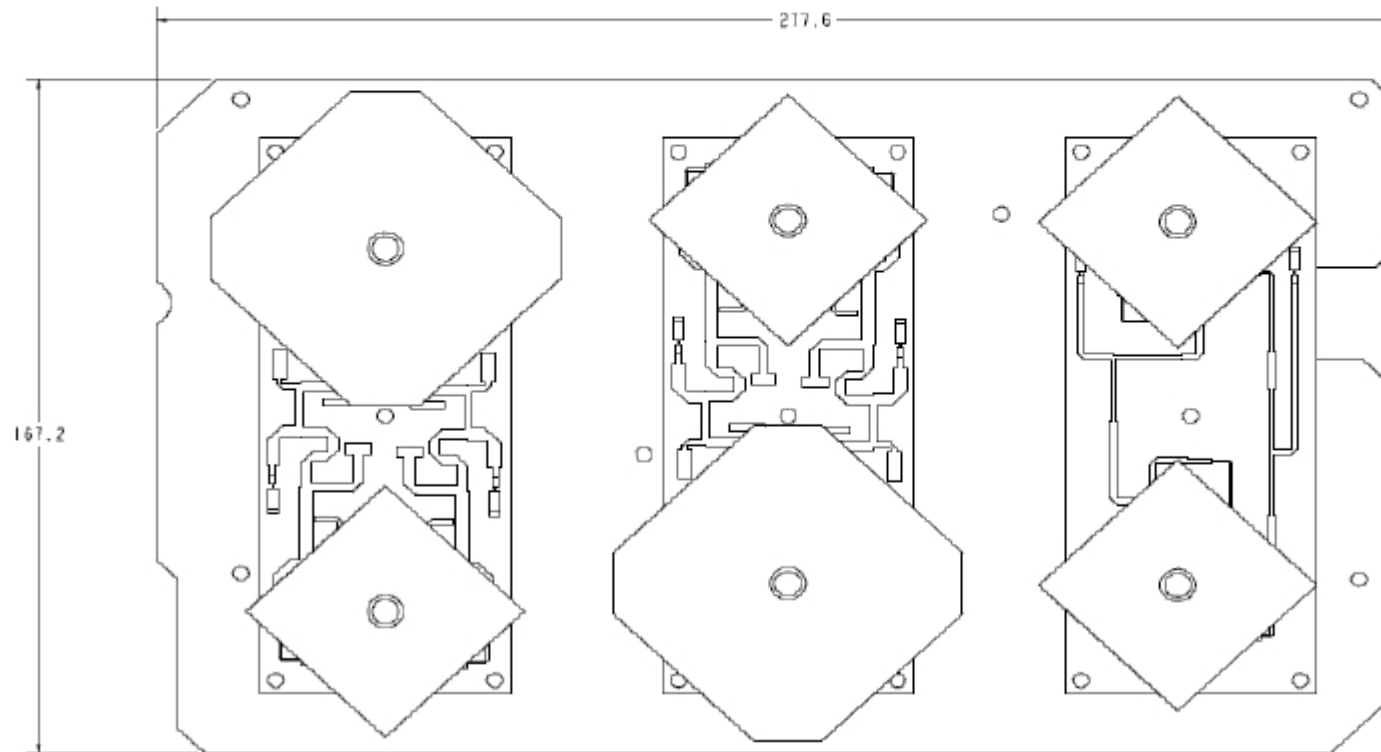

AW3509-1 Outline Drawing

Antenna B 2496-2690 MHz,
Antenna C&D 1850-1995 MHz and 2496-2690 MHz

© Alpha Wireless Limited 2014. Last modified: May, 18,, 2016, Web: www.alphaantennas.com Email: info@alphaantennas.com

* Alpha Wireless are always improving products; specification subject to change without notice.