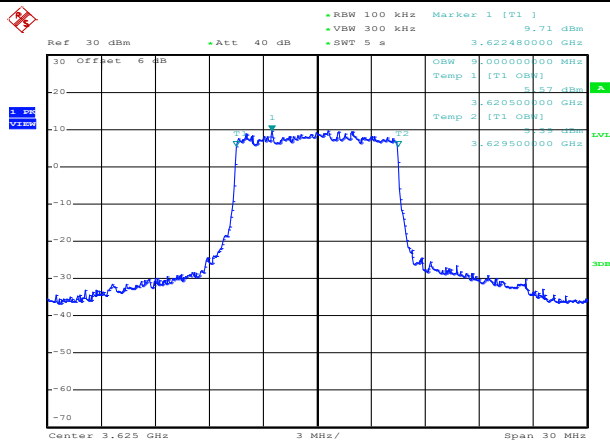

1. Bandwidth Data

MIMO Ant 3:

QPSK Low channel

QPSK Middle channel

QPSK High channel

LTE TDD Band 48, Nominal Bandwidth: 10MHz, OBW

16QAM Low channel

16QAM Middle channel

16QAM High channel

64QAM Low channel

64QAM Middle channel

64QAM High channel

QPSK Low channel

QPSK Middle channel

QPSK High channel

LTE TDD Band 48, Nominal Bandwidth: 15MHz, OBW

QPSK High channel

LTE TDD Band 48, Nominal Bandwidth: 20MHz, OBW

16QAM Low channel

16QAM Middle channel

16QAM High channel

64QAM Low channel

64QAM Middle channel

64QAM High channel