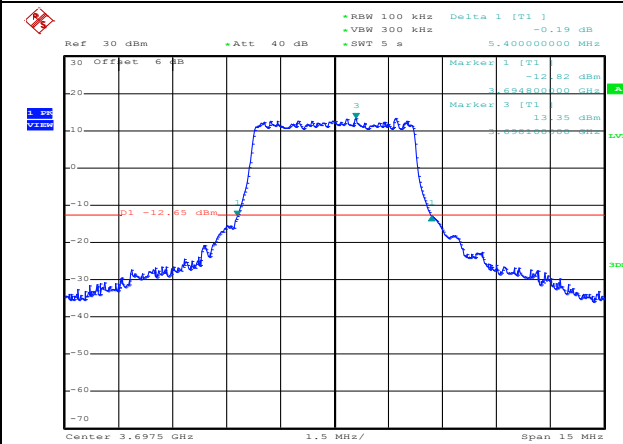

QPSK High channel

LTE TDD Band 48, Nominal Bandwidth: 20MHz, OBW

16QAM Low channel

16QAM Middle channel

16QAM High channel

64QAM Low channel

64QAM Middle channel

64QAM High channel

QPSK Low channel

QPSK Middle channel

QPSK High channel

LTE TDD Band 48, Nominal Bandwidth: 5MHz, 26dB Bandwidth

16QAM Low channel

16QAM Middle channel

16QAM High channel

64QAM Low channel

64QAM Middle channel

64QAM High channel

QPSK Low channel

QPSK Middle channel

QPSK High channel

LTE TDD Band 48, Nominal Bandwidth: 10MHz, 26dB Bandwidth

16QAM Low channel

16QAM Middle channel

16QAM High channel

64QAM Low channel

64QAM Middle channel

64QAM High channel

QPSK Low channel

QPSK Middle channel

QPSK High channel

LTE TDD Band 48, Nominal Bandwidth: 15MHz, 26dB Bandwidth