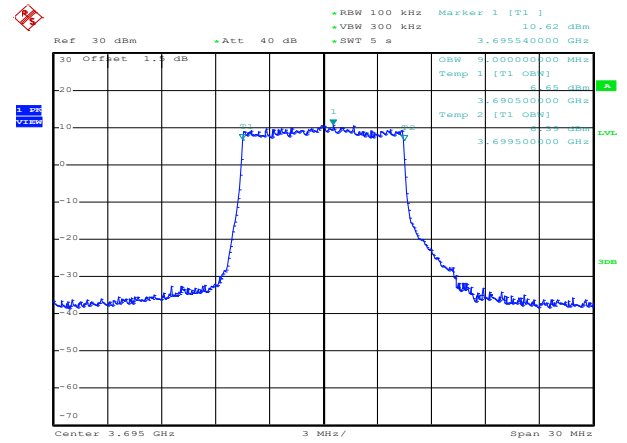

64QAM High channel