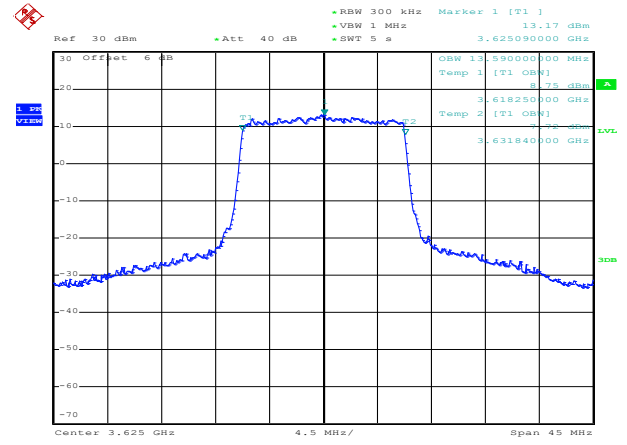

16QAM Middle channel