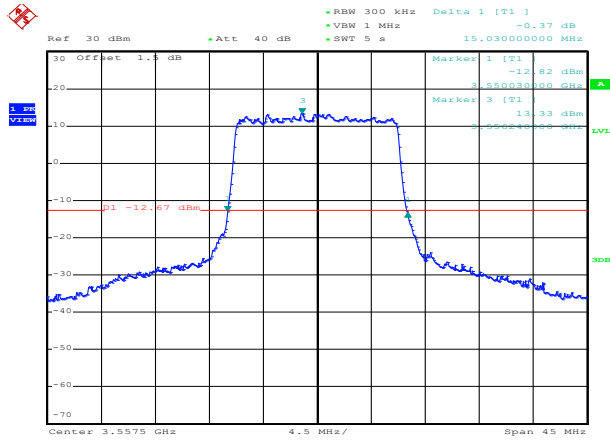

16QAM High channel

64QAM Low channel

64QAM Middle channel

64QAM High channel

QPSK Low channel

QPSK Middle channel

QPSK High channel

LTE TDD Band 48, Nominal Bandwidth: 10MHz, 26dB Bandwidth

16QAM Low channel

16QAM Middle channel

16QAM High channel

64QAM Low channel

64QAM Middle channel

64QAM High channel

QPSK Low channel

QPSK Middle channel

QPSK High channel

LTE TDD Band 48, Nominal Bandwidth: 15MHz, 26dB Bandwidth

16QAM Low channel

16QAM Middle channel

16QAM High channel

64QAM Low channel

64QAM Middle channel

64QAM High channel