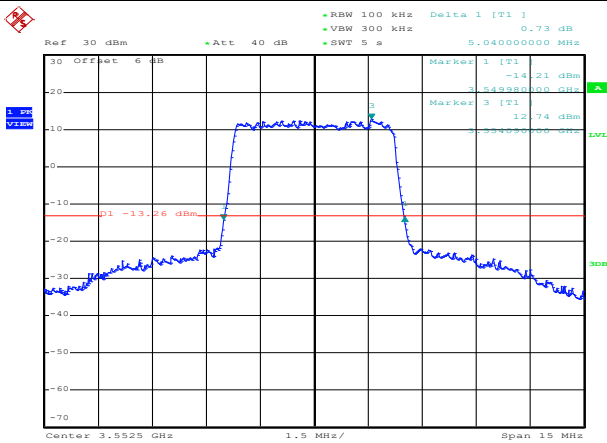

QPSK High channel

LTE TDD Band 48, Nominal Bandwidth: 20MHz, OBW

16QAM Low channel

16QAM Middle channel

16QAM High channel

64QAM Low channel

64QAM Middle channel

64QAM High channel

QPSK Low channel

QPSK Middle channel

QPSK High channel

LTE TDD Band 48, Nominal Bandwidth: 5MHz, 26dB Bandwidth

16QAM Low channel

16QAM Middle channel

16QAM High channel

64QAM Low channel

64QAM Middle channel

64QAM High channel

QPSK Low channel

QPSK Middle channel

QPSK High channel

LTE TDD Band 48, Nominal Bandwidth: 10MHz, 26dB Bandwidth

16QAM Low channel

16QAM Middle channel

16QAM High channel

64QAM Low channel

64QAM Middle channel

64QAM High channel

QPSK Low channel

QPSK Middle channel

QPSK High channel

LTE TDD Band 48, Nominal Bandwidth: 15MHz, 26dB Bandwidth