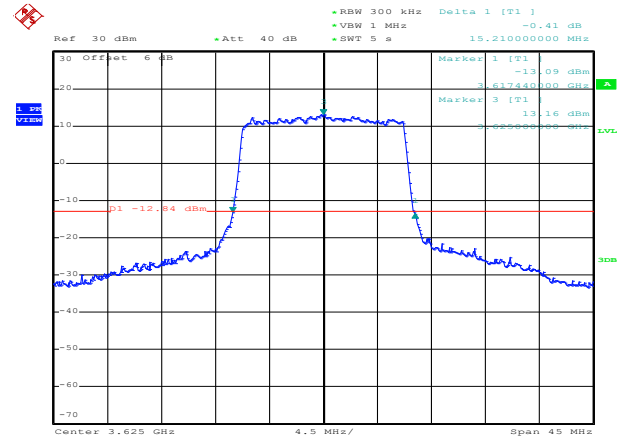

16QAM Middle channel