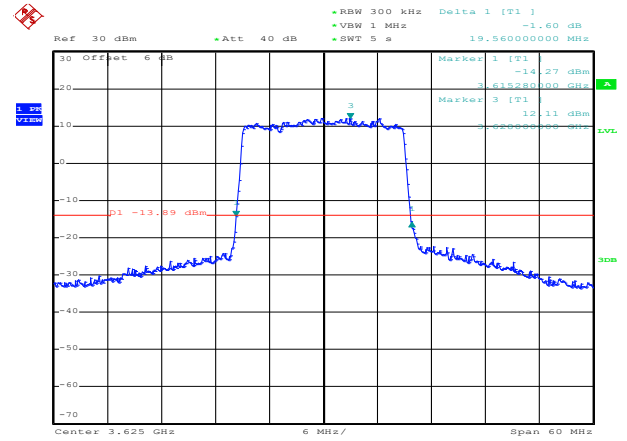

QPSK High channel

LTE TDD Band 48, Nominal Bandwidth: 20MHz, 26dB Bandwidth

16QAM Low channel

16QAM Middle channel

16QAM High channel

64QAM Low channel

64QAM Middle channel

64QAM High channel

QPSK Low channel

QPSK Middle channel

QPSK High channel

MIMO Ant 2:

QPSK Low channel

QPSK Middle channel

QPSK High channel

LTE TDD Band 48, Nominal Bandwidth: 10MHz, OBW