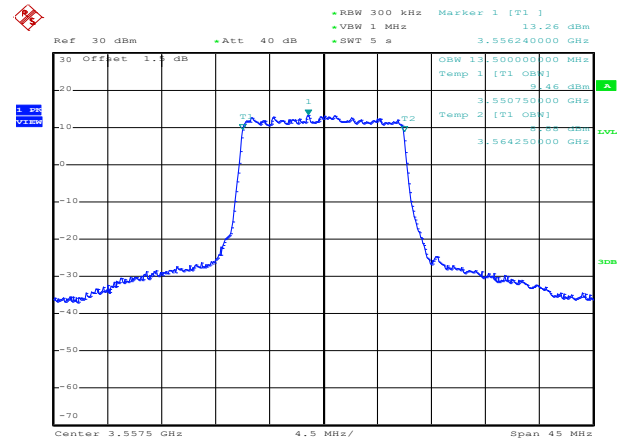

QPSK High channel

LTE TDD Band 48, Nominal Bandwidth: 15MHz, OBW

16QAM Low channel

16QAM Middle channel

16QAM High channel

64QAM Low channel

64QAM Middle channel

64QAM High channel

QPSK Low channel

QPSK Middle channel

QPSK High channel

LTE TDD Band 48, Nominal Bandwidth: 20MHz, OBW

16QAM Low channel

16QAM Middle channel

16QAM High channel

64QAM Low channel