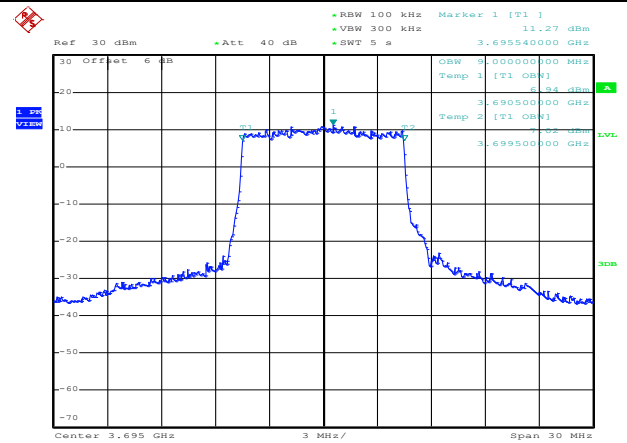

16QAM High channel

64QAM Low channel

64QAM Middle channel

64QAM High channel

QPSK Low channel

QPSK Middle channel

QPSK High channel

LTE TDD Band 48, Nominal Bandwidth: 15MHz, OBW

QPSK High channel

LTE TDD Band 48, Nominal Bandwidth: 20MHz, OBW

16QAM Low channel

16QAM Middle channel

16QAM High channel

64QAM Low channel

64QAM Middle channel

64QAM High channel