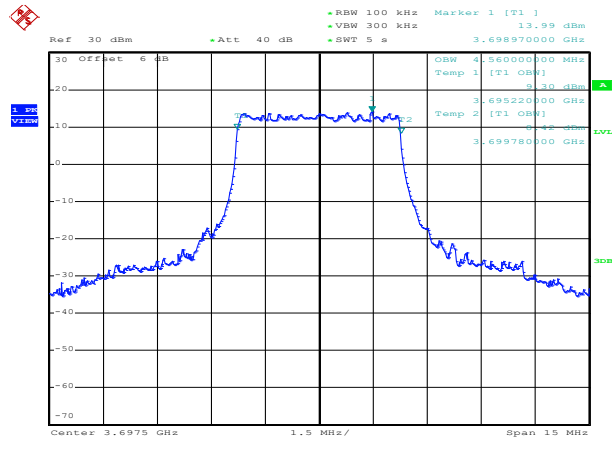

1. Bandwidth Data

MIMO Ant 3:

QPSK Low channel

QPSK Middle channel

QPSK High channel

LTE TDD Band 48, Nominal Bandwidth: 10MHz, OBW

16QAM Low channel

16QAM Middle channel

16QAM High channel

64QAM Low channel

64QAM Middle channel

64QAM High channel

QPSK Low channel

QPSK Middle channel

QPSK High channel

LTE TDD Band 48, Nominal Bandwidth: 15MHz, OBW