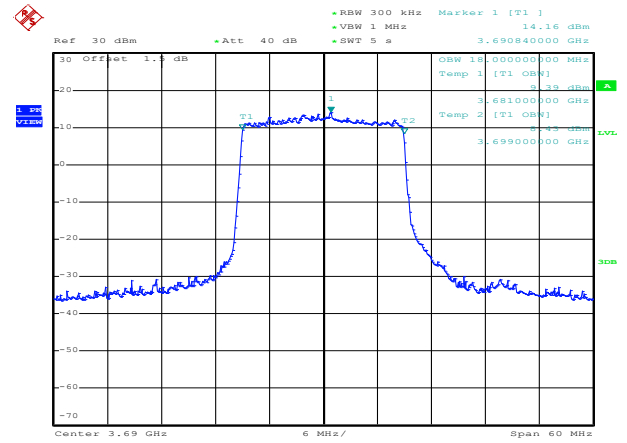

QPSK High channel

LTE TDD Band 48, Nominal Bandwidth: 15MHz, OBW

16QAM Low channel

16QAM Middle channel

16QAM High channel

64QAM Low channel

64QAM Middle channel

64QAM High channel

QPSK Low channel

QPSK Middle channel

QPSK High channel

LTE TDD Band 48, Nominal Bandwidth: 20MHz, OBW

16QAM Low channel

16QAM Middle channel

16QAM High channel

64QAM Low channel

64QAM Middle channel

64QAM High channel

QPSK Low channel

QPSK Middle channel

QPSK High channel

LTE TDD Band 48, Nominal Bandwidth: 5MHz, 26dB Bandwidth

16QAM Low channel

16QAM Middle channel