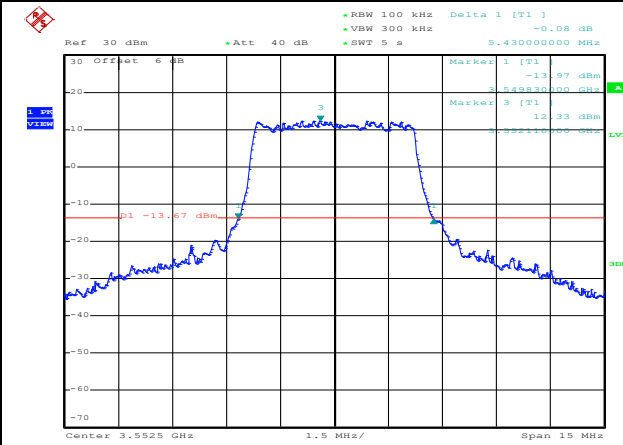

QPSK High channel

LTE TDD Band 48, Nominal Bandwidth: 20MHz, OBW

16QAM Low channel

16QAM Middle channel

16QAM High channel

64QAM Low channel

64QAM Middle channel

64QAM High channel

QPSK Low channel

QPSK Middle channel

QPSK High channel

LTE TDD Band 48, Nominal Bandwidth: 5MHz, 26dB Bandwidth

16QAM Low channel

16QAM Middle channel

16QAM High channel

64QAM Low channel

64QAM Middle channel

64QAM High channel

QPSK Low channel

QPSK Middle channel

QPSK High channel

LTE TDD Band 48, Nominal Bandwidth: 10MHz, 26dB Bandwidth

16QAM Low channel

16QAM Middle channel

16QAM High channel

64QAM Low channel

64QAM Middle channel

64QAM High channel

QPSK Low channel

QPSK Middle channel

QPSK High channel

LTE TDD Band 48, Nominal Bandwidth: 15MHz, 26dB Bandwidth