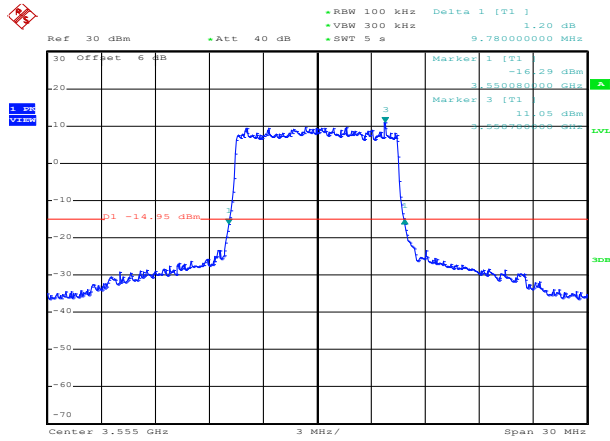

QPSK Low channel

QPSK Middle channel

QPSK High channel

LTE TDD Band 48, Nominal Bandwidth: 5MHz, 26dB Bandwidth

16QAM Low channel

16QAM Middle channel

16QAM High channel

64QAM Low channel

64QAM Middle channel

64QAM High channel

QPSK Low channel

QPSK Middle channel

QPSK High channel

LTE TDD Band 48, Nominal Bandwidth: 10MHz, 26dB Bandwidth

16QAM Low channel

16QAM Middle channel

16QAM High channel

64QAM Low channel

64QAM Middle channel

64QAM High channel

QPSK Low channel

QPSK Middle channel

QPSK High channel

LTE TDD Band 48, Nominal Bandwidth: 15MHz, 26dB Bandwidth