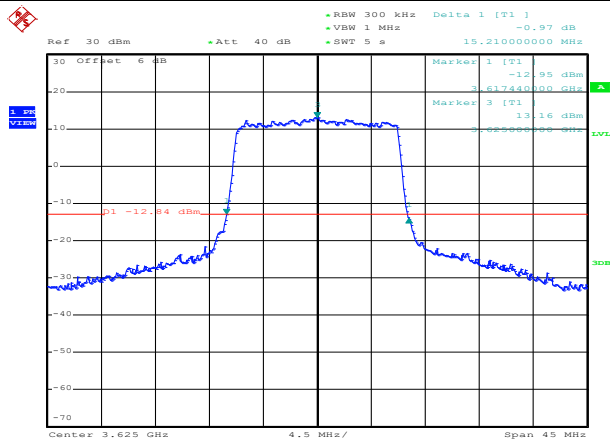

16QAM High channel

64QAM Low channel

64QAM Middle channel

64QAM High channel

QPSK Low channel

QPSK Middle channel

QPSK High channel

LTE TDD Band 48, Nominal Bandwidth: 15MHz, 26dB Bandwidth

16QAM Low channel

16QAM Middle channel

16QAM High channel

64QAM Low channel

64QAM Middle channel

64QAM High channel

QPSK Low channel

QPSK Middle channel

QPSK High channel

LTE TDD Band 48, Nominal Bandwidth: 20MHz, 26dB Bandwidth

16QAM Low channel

16QAM Middle channel

16QAM High channel

64QAM Low channel

64QAM Middle channel

64QAM High channel