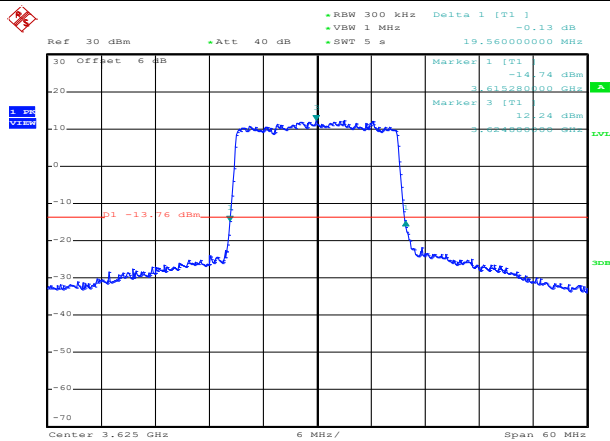

QPSK High channel

LTE TDD Band 48, Nominal Bandwidth: 20MHz, 26dB Bandwidth

16QAM Low channel

16QAM Middle channel

16QAM High channel

64QAM Low channel

64QAM Middle channel

64QAM High channel

QPSK Low channel

QPSK Middle channel

QPSK High channel

MIMO Ant 2:

QPSK Low channel

QPSK Middle channel

QPSK High channel

LTE TDD Band 48, Nominal Bandwidth: 10MHz, OBW