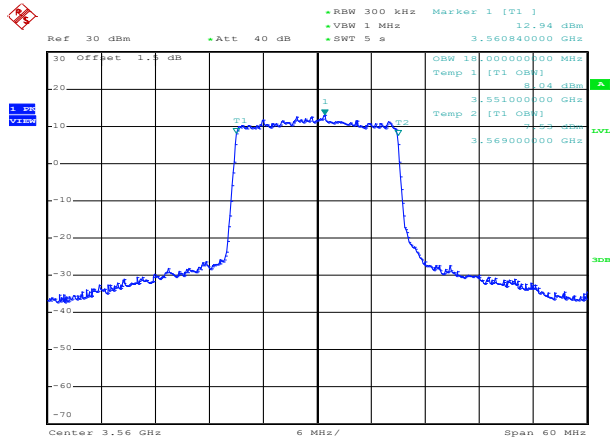

QPSK High channel

LTE TDD Band 48, Nominal Bandwidth: 15MHz, OBW

16QAM Low channel

16QAM Middle channel

16QAM High channel

64QAM Low channel

64QAM Middle channel

64QAM High channel

QPSK Low channel

QPSK Middle channel

QPSK High channel

LTE TDD Band 48, Nominal Bandwidth: 20MHz, OBW

16QAM Low channel

16QAM Middle channel

16QAM High channel

64QAM Low channel

64QAM Middle channel

64QAM High channel

QPSK Low channel

QPSK Middle channel

QPSK High channel

LTE TDD Band 48, Nominal Bandwidth: 5MHz, 26dB Bandwidth

16QAM Low channel

16QAM Middle channel