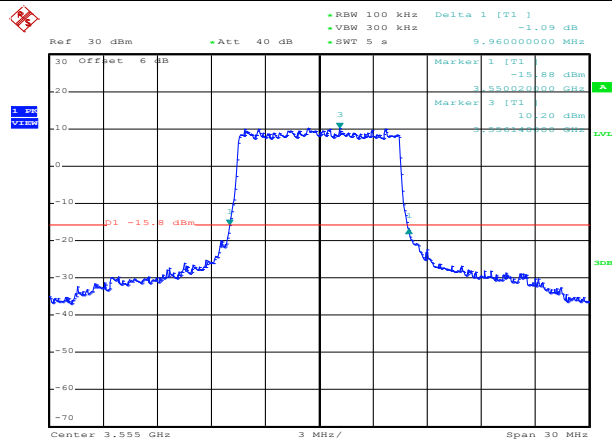

64QAM Middle channel

64QAM High channel

QPSK Low channel

QPSK Middle channel

QPSK High channel

LTE TDD Band 48, Nominal Bandwidth: 10MHz, 26dB Bandwidth

16QAM Low channel

16QAM Middle channel

16QAM High channel

64QAM Low channel

64QAM Middle channel

64QAM High channel

QPSK Low channel

QPSK Middle channel

QPSK High channel

LTE TDD Band 48, Nominal Bandwidth: 15MHz, 26dB Bandwidth

QPSK High channel

LTE TDD Band 48, Nominal Bandwidth: 20MHz, 26dB Bandwidth

16QAM Low channel

16QAM Middle channel

16QAM High channel

64QAM Low channel

64QAM Middle channel

64QAM High channel