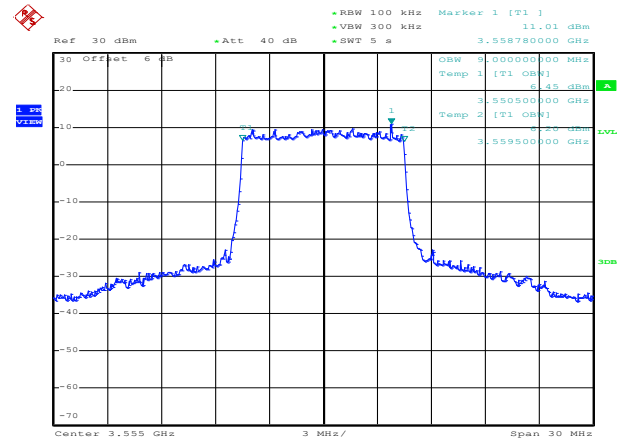

1. Bandwidth Data

MIMO Ant 3:

QPSK Low channel

QPSK Middle channel

QPSK High channel

LTE TDD Band 48, Nominal Bandwidth: 10MHz, OBW

16QAM Low channel

16QAM Middle channel

16QAM High channel

64QAM Low channel

64QAM Middle channel

64QAM High channel

QPSK Low channel

QPSK Middle channel

QPSK High channel

LTE TDD Band 48, Nominal Bandwidth: 15MHz, OBW