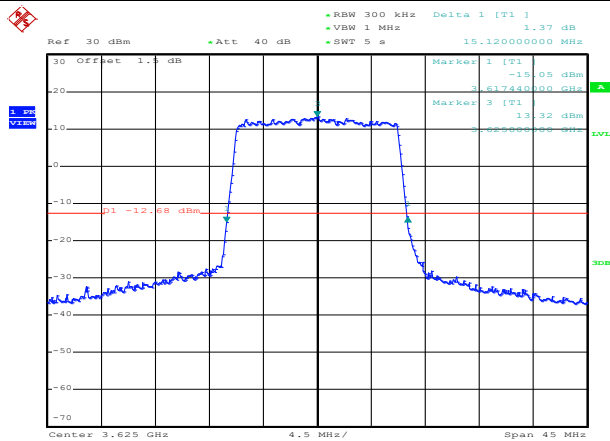

QPSK High channel

LTE TDD Band 48, Nominal Bandwidth: 15MHz, 26dB Bandwidth

16QAM Low channel

16QAM Middle channel

16QAM High channel

64QAM Low channel

64QAM Middle channel

64QAM High channel

QPSK Low channel

QPSK Middle channel

QPSK High channel

LTE TDD Band 48, Nominal Bandwidth: 20MHz, 26dB Bandwidth

16QAM Low channel

16QAM Middle channel

16QAM High channel

64QAM Low channel