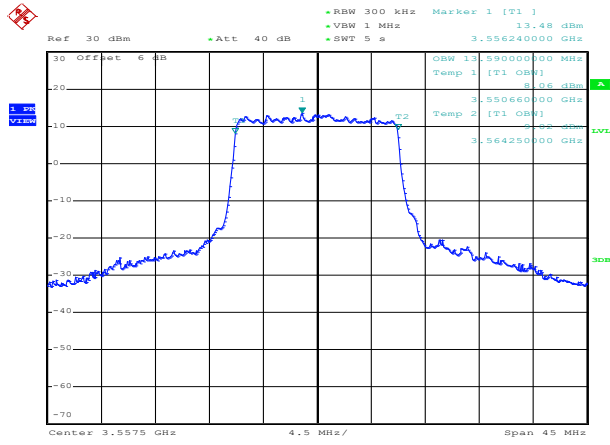

LTE TDD Band 48, Nominal Bandwidth: 15MHz, OBW

16QAM Low channel