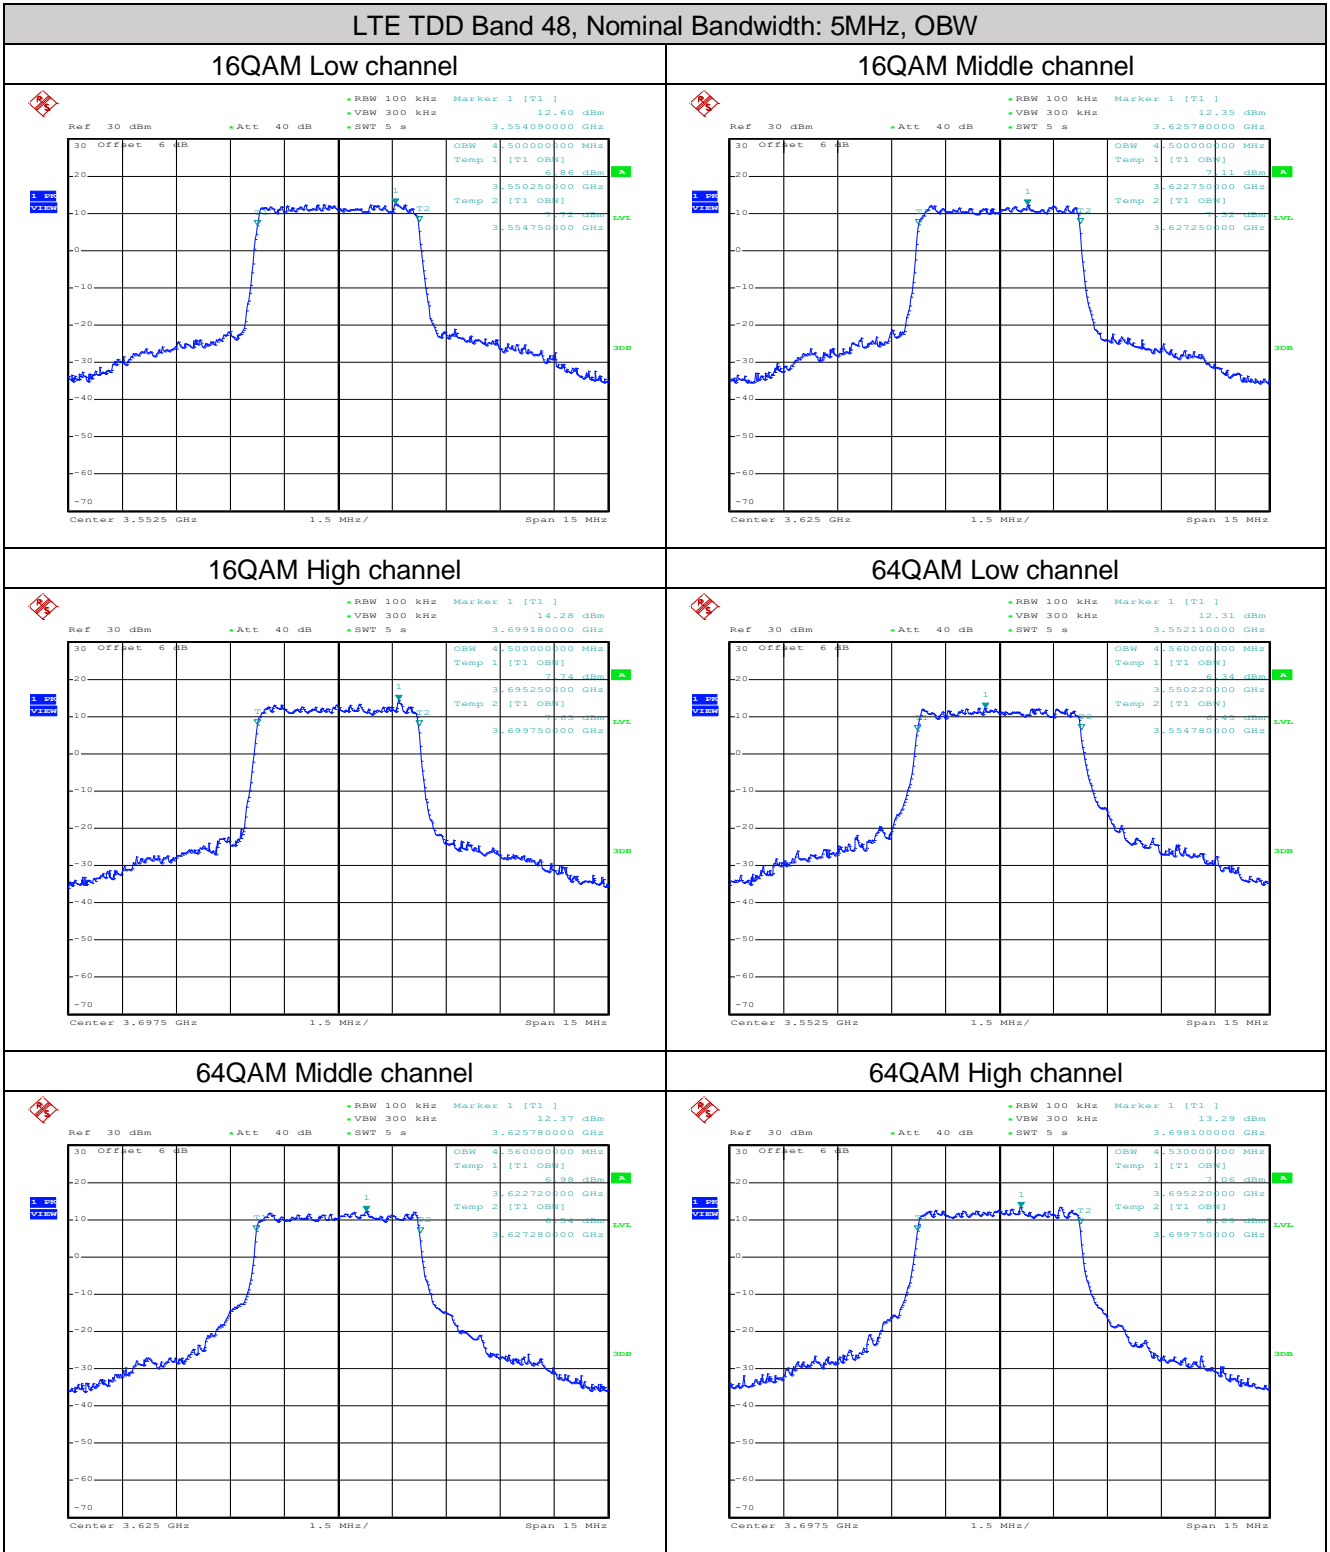

1. Bandwidth Data

MIMO Ant 3:

QPSK Low channel

QPSK Middle channel

QPSK High channel

LTE TDD Band 48, Nominal Bandwidth: 10MHz, OBW

16QAM Low channel

16QAM Middle channel

16QAM High channel

64QAM Low channel

64QAM Middle channel

64QAM High channel

QPSK Low channel

QPSK Middle channel

QPSK High channel

LTE TDD Band 48, Nominal Bandwidth: 15MHz, OBW

QPSK High channel

LTE TDD Band 48, Nominal Bandwidth: 20MHz, OBW

16QAM Low channel

16QAM Middle channel

16QAM High channel

64QAM Low channel

64QAM Middle channel

64QAM High channel

QPSK Low channel

QPSK Middle channel

QPSK High channel

LTE TDD Band 48, Nominal Bandwidth: 5MHz, 26dB Bandwidth

16QAM Low channel

16QAM Middle channel

16QAM High channel

64QAM Low channel