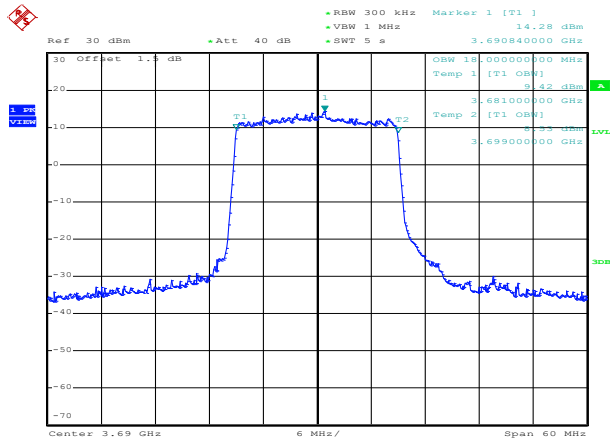

QPSK High channel

LTE TDD Band 48, Nominal Bandwidth: 15MHz, OBW

16QAM Low channel

16QAM Middle channel

16QAM High channel

64QAM Low channel

64QAM Middle channel

64QAM High channel

QPSK Low channel

QPSK Middle channel

QPSK High channel

LTE TDD Band 48, Nominal Bandwidth: 20MHz, OBW

16QAM Low channel

16QAM Middle channel

16QAM High channel

64QAM Low channel

64QAM Middle channel

64QAM High channel

QPSK Low channel

QPSK Middle channel

QPSK High channel

LTE TDD Band 48, Nominal Bandwidth: 5MHz, 26dB Bandwidth

16QAM Low channel

16QAM Middle channel