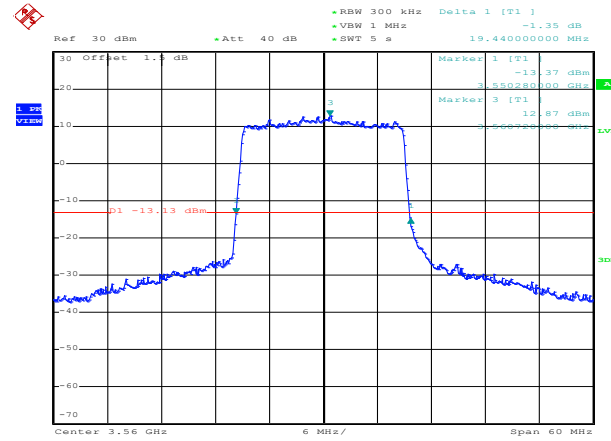

QPSK High channel

LTE TDD Band 48, Nominal Bandwidth: 15MHz, 26dB Bandwidth

16QAM Low channel

16QAM Middle channel

16QAM High channel

64QAM Low channel

64QAM Middle channel

64QAM High channel

QPSK Low channel

QPSK Middle channel

QPSK High channel

LTE TDD Band 48, Nominal Bandwidth: 20MHz, 26dB Bandwidth

16QAM Low channel

16QAM Middle channel

16QAM High channel

64QAM Low channel