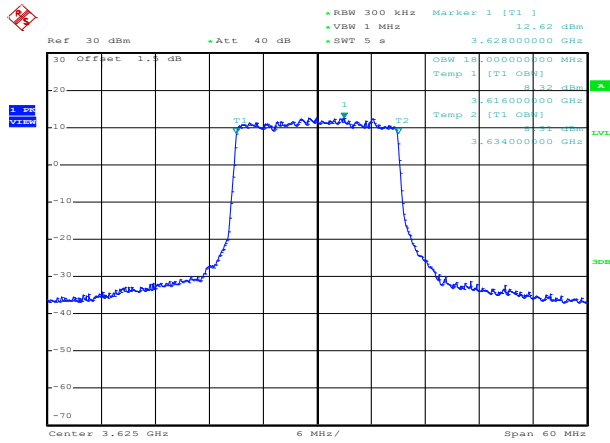

QPSK High channel

LTE TDD Band 48, Nominal Bandwidth: 15MHz, OBW

16QAM Low channel

16QAM Middle channel

16QAM High channel

64QAM Low channel

64QAM Middle channel

64QAM High channel

QPSK Low channel

QPSK Middle channel

QPSK High channel

LTE TDD Band 48, Nominal Bandwidth: 20MHz, OBW

16QAM Low channel

16QAM Middle channel

16QAM High channel

64QAM Low channel

64QAM Middle channel

64QAM High channel

QPSK Low channel

QPSK Middle channel

QPSK High channel

LTE TDD Band 48, Nominal Bandwidth: 5MHz, 26dB Bandwidth

16QAM Low channel

16QAM Middle channel