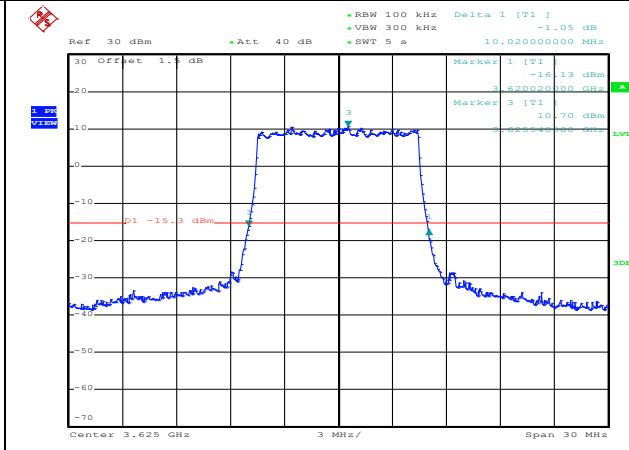

16QAM High channel

64QAM Low channel

64QAM Middle channel

64QAM High channel

QPSK Low channel

QPSK Middle channel

QPSK High channel

LTE TDD Band 48, Nominal Bandwidth: 10MHz, 26dB Bandwidth

16QAM Low channel

16QAM Middle channel

16QAM High channel

64QAM Low channel

64QAM Middle channel

64QAM High channel

QPSK Low channel

QPSK Middle channel

QPSK High channel

LTE TDD Band 48, Nominal Bandwidth: 15MHz, 26dB Bandwidth

16QAM Low channel

16QAM Middle channel

16QAM High channel

64QAM Low channel

64QAM Middle channel

64QAM High channel