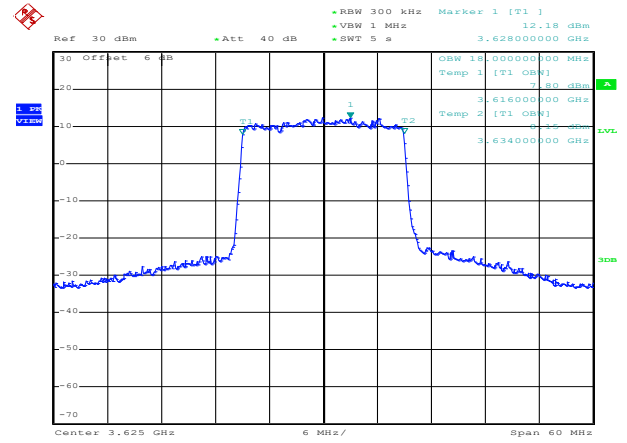

QPSK High channel

LTE TDD Band 48, Nominal Bandwidth: 20MHz, OBW

16QAM Low channel

16QAM Middle channel

16QAM High channel

64QAM Low channel

64QAM Middle channel

64QAM High channel

QPSK Low channel

QPSK Middle channel

QPSK High channel

LTE TDD Band 48, Nominal Bandwidth: 5MHz, 26dB Bandwidth

16QAM Low channel

16QAM Middle channel

16QAM High channel

64QAM Low channel

64QAM Middle channel

64QAM High channel

QPSK Low channel

QPSK Middle channel

QPSK High channel

LTE TDD Band 48, Nominal Bandwidth: 10MHz, 26dB Bandwidth

16QAM Low channel

16QAM Middle channel