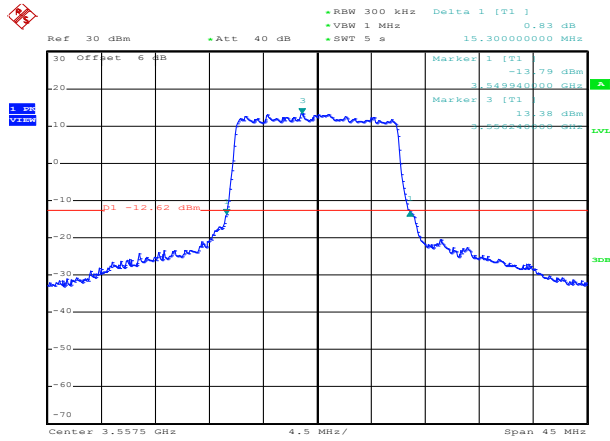

LTE TDD Band 48, Nominal Bandwidth: 15MHz, 26dB Bandwidth

16QAM Low channel