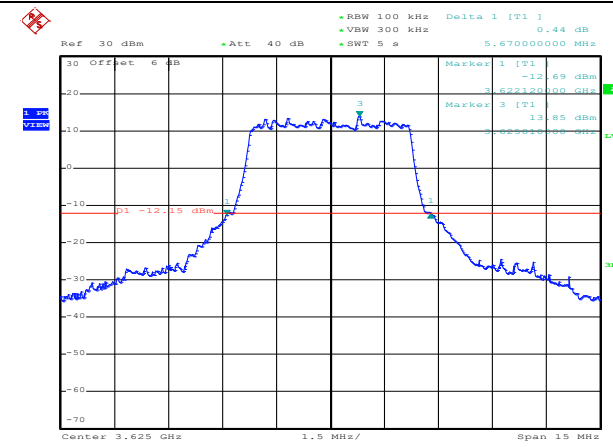

QPSK Low channel

QPSK Middle channel

QPSK High channel

LTE TDD Band 48, Nominal Bandwidth: 5MHz, 26dB Bandwidth

16QAM Low channel

16QAM Middle channel

16QAM High channel

64QAM Low channel

64QAM Middle channel

64QAM High channel

QPSK Low channel

QPSK Middle channel

QPSK High channel

LTE TDD Band 48, Nominal Bandwidth: 10MHz, 26dB Bandwidth

16QAM Low channel

16QAM Middle channel

16QAM High channel

64QAM Low channel

64QAM Middle channel

64QAM High channel

QPSK Low channel

QPSK Middle channel

QPSK High channel

LTE TDD Band 48, Nominal Bandwidth: 15MHz, 26dB Bandwidth