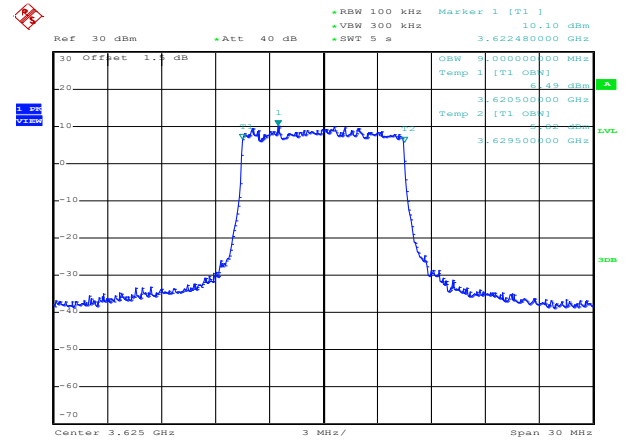

16QAM Middle channel