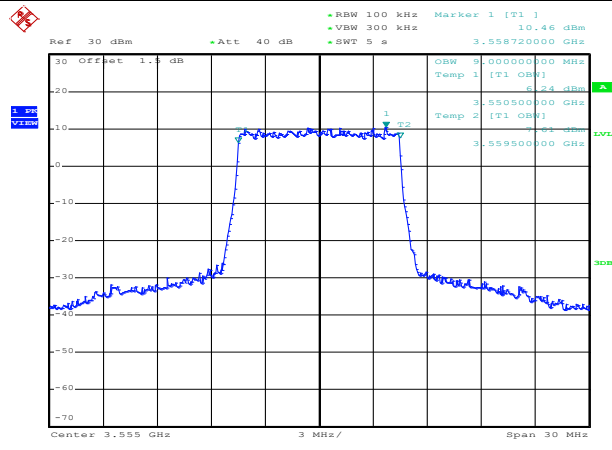

QPSK Low channel

QPSK Middle channel

QPSK High channel

MIMO Ant 2:

QPSK Low channel

QPSK Middle channel

QPSK High channel

LTE TDD Band 48, Nominal Bandwidth: 10MHz, OBW

16QAM Low channel

16QAM Middle channel

16QAM High channel

64QAM Low channel

64QAM Middle channel

64QAM High channel

QPSK Low channel

QPSK Middle channel

QPSK High channel

LTE TDD Band 48, Nominal Bandwidth: 15MHz, OBW

16QAM Low channel

16QAM Middle channel

16QAM High channel

64QAM Low channel

64QAM Middle channel

64QAM High channel