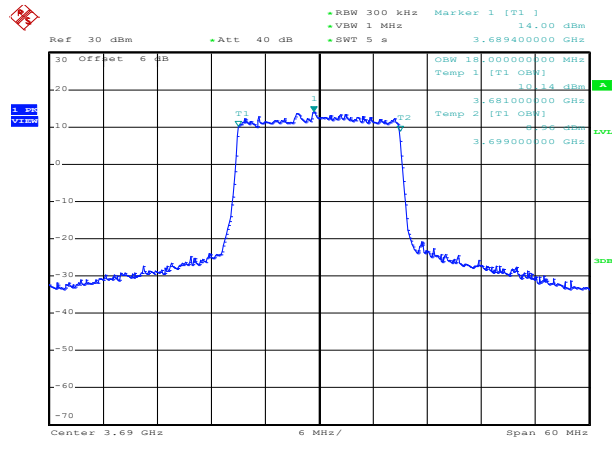

QPSK High channel

LTE TDD Band 48, Nominal Bandwidth: 20MHz, OBW

16QAM Low channel

16QAM Middle channel

16QAM High channel

64QAM Low channel

64QAM Middle channel

64QAM High channel

QPSK Low channel

QPSK Middle channel

QPSK High channel

LTE TDD Band 48, Nominal Bandwidth: 5MHz, 26dB Bandwidth

16QAM Low channel

16QAM Middle channel

16QAM High channel

64QAM Low channel

64QAM Middle channel

64QAM High channel

QPSK Low channel

QPSK Middle channel

QPSK High channel

LTE TDD Band 48, Nominal Bandwidth: 10MHz, 26dB Bandwidth

16QAM Low channel

16QAM Middle channel