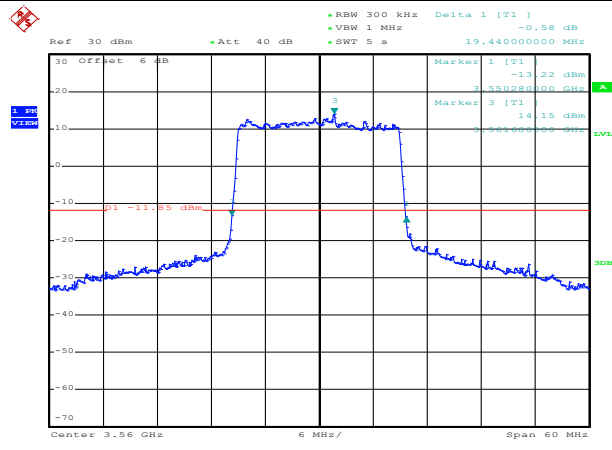

QPSK High channel

LTE TDD Band 48, Nominal Bandwidth: 20MHz, 26dB Bandwidth

16QAM Low channel

16QAM Middle channel

16QAM High channel

64QAM Low channel

64QAM Middle channel

64QAM High channel

QPSK Low channel

QPSK Middle channel

QPSK High channel

MIMO Ant 2:

QPSK Low channel

QPSK Middle channel

QPSK High channel

LTE TDD Band 48, Nominal Bandwidth: 10MHz, OBW