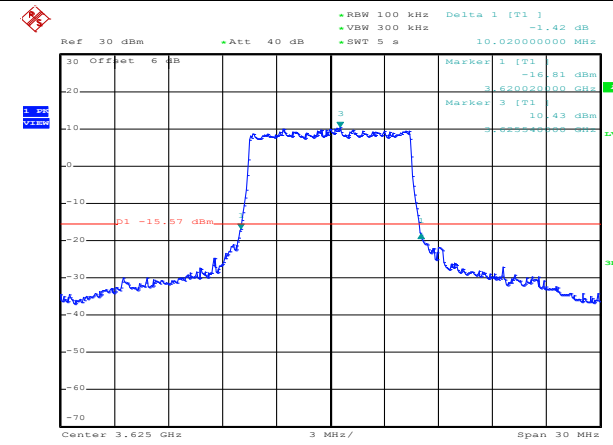

64QAM Middle channel

64QAM High channel

QPSK Low channel

QPSK Middle channel

QPSK High channel

LTE TDD Band 48, Nominal Bandwidth: 10MHz, 26dB Bandwidth

16QAM Low channel

16QAM Middle channel

16QAM High channel

64QAM Low channel

64QAM Middle channel

64QAM High channel

QPSK Low channel

QPSK Middle channel

QPSK High channel

LTE TDD Band 48, Nominal Bandwidth: 15MHz, 26dB Bandwidth

QPSK High channel

LTE TDD Band 48, Nominal Bandwidth: 20MHz, 26dB Bandwidth

16QAM Low channel

16QAM Middle channel

16QAM High channel

64QAM Low channel

64QAM Middle channel

64QAM High channel