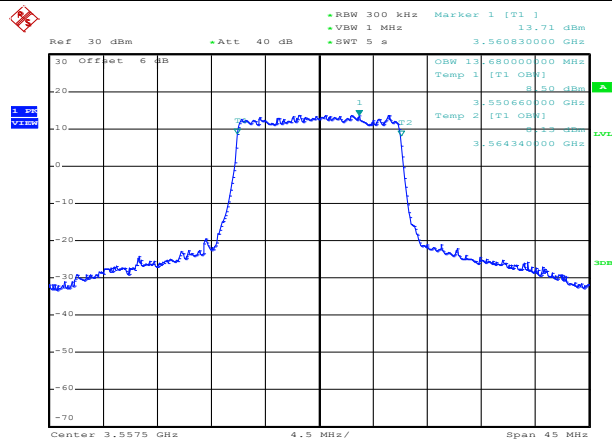

16QAM High channel

64QAM Low channel

64QAM Middle channel

64QAM High channel

QPSK Low channel

QPSK Middle channel

QPSK High channel

LTE TDD Band 48, Nominal Bandwidth: 15MHz, OBW

16QAM Low channel

16QAM Middle channel

16QAM High channel

64QAM Low channel

64QAM Middle channel

64QAM High channel

QPSK Low channel

QPSK Middle channel

QPSK High channel

LTE TDD Band 48, Nominal Bandwidth: 20MHz, OBW

16QAM Low channel

16QAM Middle channel

16QAM High channel

64QAM Low channel

64QAM Middle channel

64QAM High channel

QPSK Low channel

QPSK Middle channel

QPSK High channel

LTE TDD Band 48, Nominal Bandwidth: 5MHz, 26dB Bandwidth

16QAM Low channel

16QAM Middle channel

16QAM High channel

64QAM Low channel