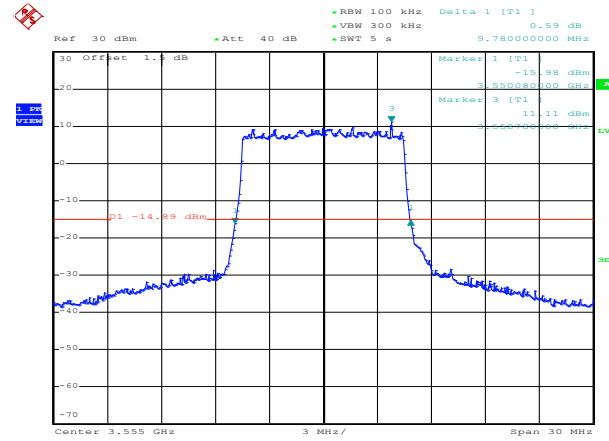

16QAM High channel

64QAM Low channel

64QAM Middle channel

64QAM High channel

QPSK Low channel

QPSK Middle channel

QPSK High channel

LTE TDD Band 48, Nominal Bandwidth: 10MHz, 26dB Bandwidth

16QAM Low channel

16QAM Middle channel

16QAM High channel

64QAM Low channel

64QAM Middle channel

64QAM High channel

QPSK Low channel

QPSK Middle channel

QPSK High channel

LTE TDD Band 48, Nominal Bandwidth: 15MHz, 26dB Bandwidth

16QAM Low channel

16QAM Middle channel

16QAM High channel

64QAM Low channel

64QAM Middle channel

64QAM High channel