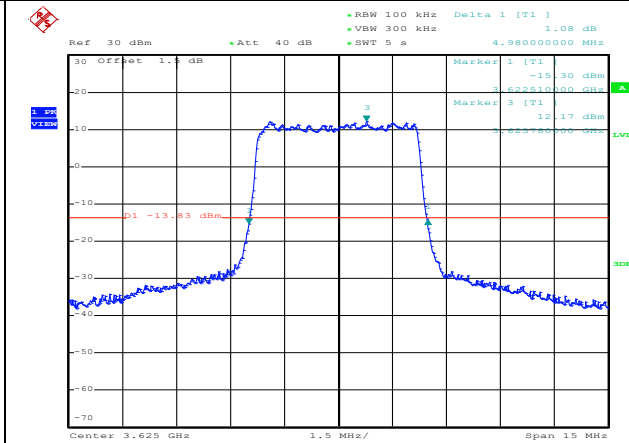

QPSK Low channel

QPSK Middle channel

QPSK High channel

LTE TDD Band 48, Nominal Bandwidth: 20MHz, OBW

16QAM Low channel

16QAM Middle channel

16QAM High channel

64QAM Low channel

64QAM Middle channel

64QAM High channel

QPSK Low channel

QPSK Middle channel

QPSK High channel

LTE TDD Band 48, Nominal Bandwidth: 5MHz, 26dB Bandwidth

16QAM Low channel

16QAM Middle channel

16QAM High channel

64QAM Low channel

64QAM Middle channel

64QAM High channel

QPSK Low channel

QPSK Middle channel

QPSK High channel

LTE TDD Band 48, Nominal Bandwidth: 10MHz, 26dB Bandwidth