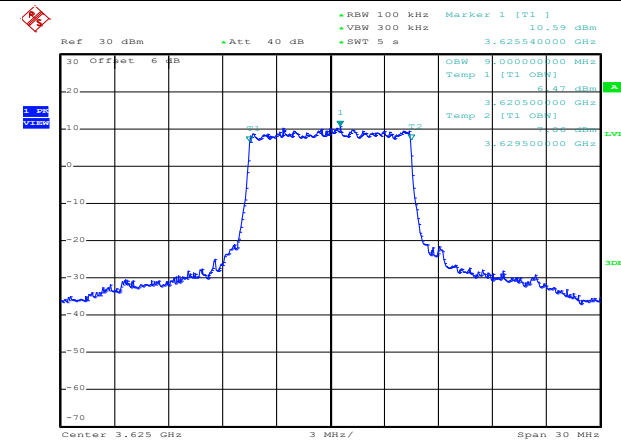

16QAM High channel

64QAM Low channel

64QAM Middle channel

64QAM High channel

QPSK Low channel

QPSK Middle channel

QPSK High channel

LTE TDD Band 48, Nominal Bandwidth: 15MHz, OBW

QPSK High channel

LTE TDD Band 48, Nominal Bandwidth: 20MHz, OBW

16QAM Low channel

16QAM Middle channel

16QAM High channel

64QAM Low channel

64QAM Middle channel

64QAM High channel