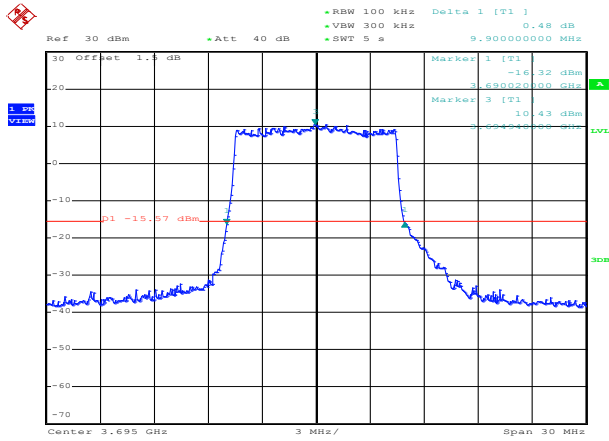

16QAM High channel