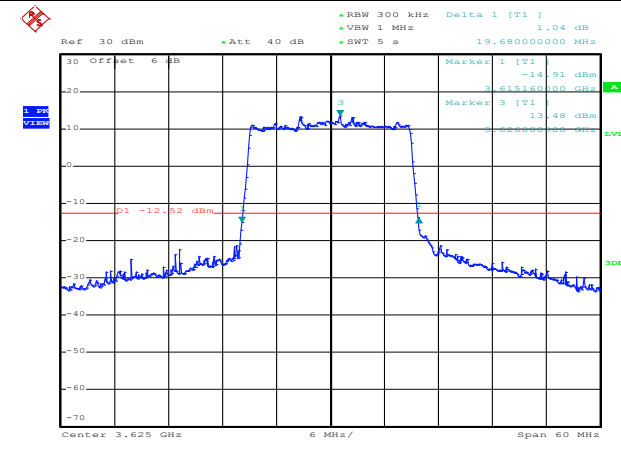

16QAM High channel

64QAM Low channel

64QAM Middle channel

64QAM High channel

QPSK Low channel

QPSK Middle channel

QPSK High channel

LTE TDD Band 48, Nominal Bandwidth: 15MHz, 26dB Bandwidth

QPSK High channel

LTE TDD Band 48, Nominal Bandwidth: 20MHz, 26dB Bandwidth

16QAM Low channel

16QAM Middle channel

16QAM High channel

64QAM Low channel

64QAM Middle channel

64QAM High channel

QPSK Low channel

QPSK Middle channel

QPSK High channel

MIMO Ant 2:

QPSK Low channel

QPSK Middle channel

QPSK High channel

LTE TDD Band 48, Nominal Bandwidth: 10MHz, OBW