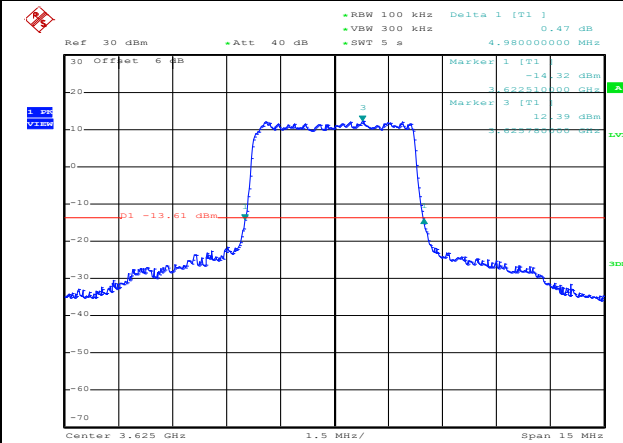

QPSK High channel

LTE TDD Band 48, Nominal Bandwidth: 20MHz, OBW

16QAM Low channel

16QAM Middle channel

16QAM High channel

64QAM Low channel

64QAM Middle channel

64QAM High channel

QPSK Low channel

QPSK Middle channel

QPSK High channel

LTE TDD Band 48, Nominal Bandwidth: 5MHz, 26dB Bandwidth

16QAM Low channel

16QAM Middle channel

16QAM High channel

64QAM Low channel

64QAM Middle channel

64QAM High channel

QPSK Low channel

QPSK Middle channel

QPSK High channel

LTE TDD Band 48, Nominal Bandwidth: 10MHz, 26dB Bandwidth

16QAM Low channel

16QAM Middle channel

16QAM High channel

64QAM Low channel

64QAM Middle channel

64QAM High channel

QPSK Low channel

QPSK Middle channel

QPSK High channel

LTE TDD Band 48, Nominal Bandwidth: 15MHz, 26dB Bandwidth