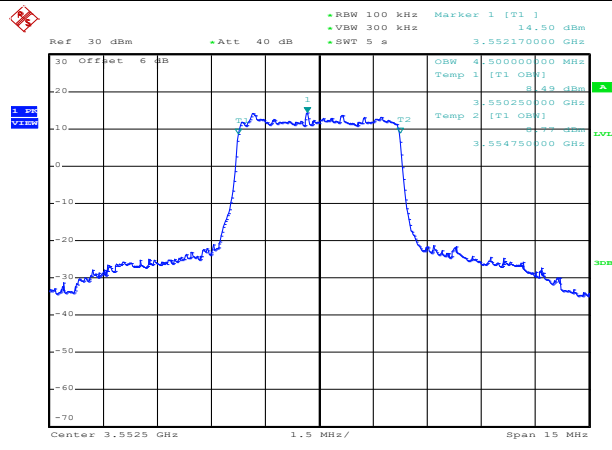

1. Bandwidth Data

MIMO Ant 3:

QPSK Low channel

QPSK Middle channel

QPSK High channel

LTE TDD Band 48, Nominal Bandwidth: 10MHz, OBW

16QAM Low channel

16QAM Middle channel

16QAM High channel

64QAM Low channel

64QAM Middle channel

64QAM High channel

QPSK Low channel

QPSK Middle channel

QPSK High channel

LTE TDD Band 48, Nominal Bandwidth: 15MHz, OBW