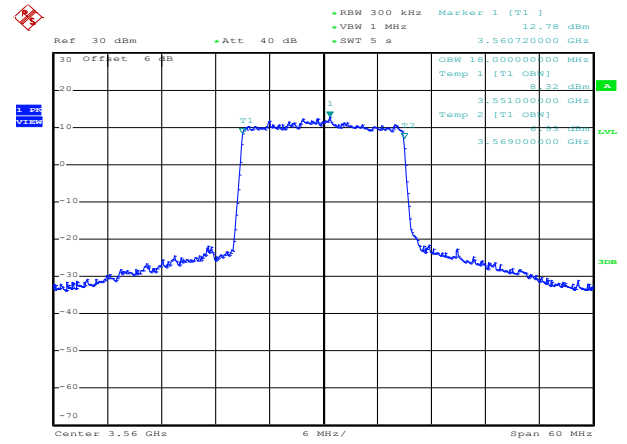

QPSK High channel

LTE TDD Band 48, Nominal Bandwidth: 20MHz, OBW

16QAM Low channel

16QAM Middle channel

16QAM High channel

64QAM Low channel

64QAM Middle channel

64QAM High channel

QPSK Low channel

QPSK Middle channel

QPSK High channel

LTE TDD Band 48, Nominal Bandwidth: 5MHz, 26dB Bandwidth

16QAM Low channel

16QAM Middle channel

16QAM High channel

64QAM Low channel

64QAM Middle channel

64QAM High channel

QPSK Low channel

QPSK Middle channel

QPSK High channel

LTE TDD Band 48, Nominal Bandwidth: 10MHz, 26dB Bandwidth

16QAM Low channel

16QAM Middle channel