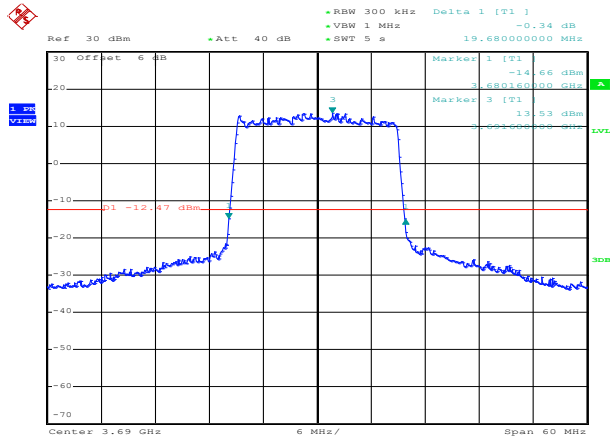

QPSK High channel

LTE TDD Band 48, Nominal Bandwidth: 20MHz, 26dB Bandwidth

16QAM Low channel

16QAM Middle channel

16QAM High channel

64QAM Low channel

64QAM Middle channel

64QAM High channel

QPSK Low channel

QPSK Middle channel

QPSK High channel

MIMO Ant 2:

QPSK Low channel

QPSK Middle channel

QPSK High channel

LTE TDD Band 48, Nominal Bandwidth: 10MHz, OBW