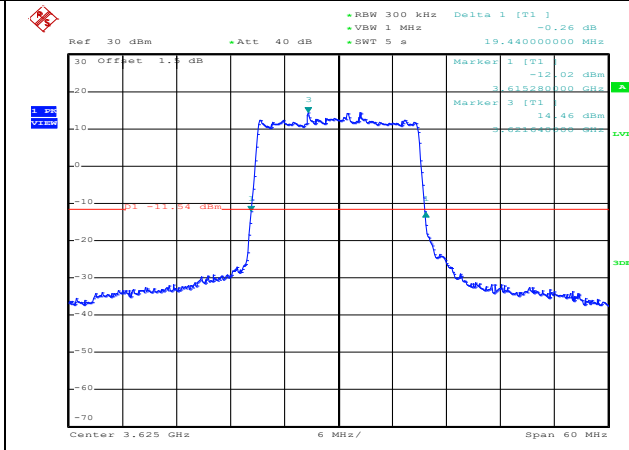

QPSK Low channel

QPSK Middle channel

QPSK High channel

LTE TDD Band 48, Nominal Bandwidth: 20MHz, 26dB Bandwidth

16QAM Low channel

16QAM Middle channel

16QAM High channel

64QAM Low channel

64QAM Middle channel

64QAM High channel

QPSK Low channel

QPSK Middle channel

QPSK High channel