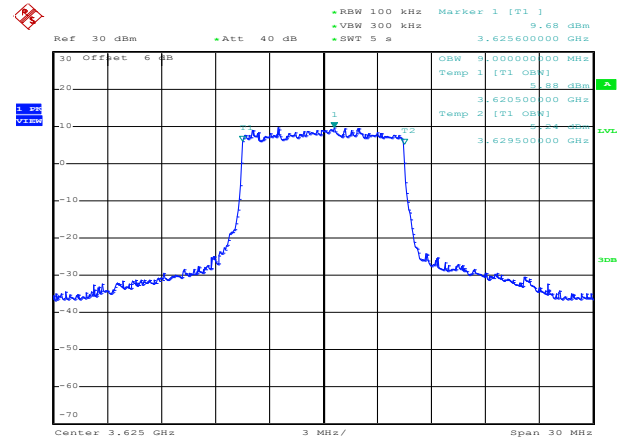

1. Bandwidth Data

MIMO Ant 3:

QPSK Low channel

QPSK Middle channel

QPSK High channel

LTE TDD Band 48, Nominal Bandwidth: 10MHz, OBW

16QAM Low channel

16QAM Middle channel

16QAM High channel

64QAM Low channel

64QAM Middle channel

64QAM High channel

QPSK Low channel

QPSK Middle channel

QPSK High channel

LTE TDD Band 48, Nominal Bandwidth: 15MHz, OBW