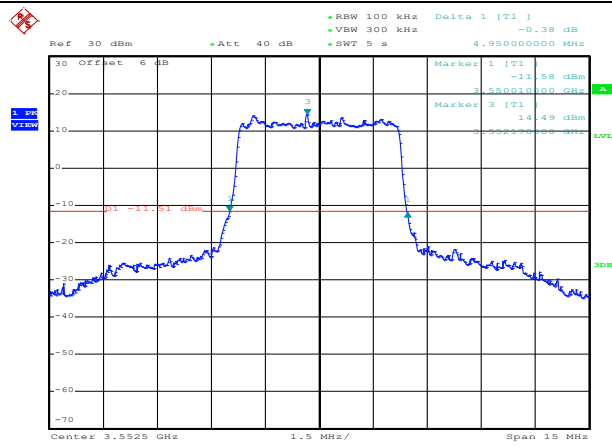

QPSK High channel

LTE TDD Band 48, Nominal Bandwidth: 20MHz, OBW

16QAM Low channel

16QAM Middle channel

16QAM High channel

64QAM Low channel

64QAM Middle channel

64QAM High channel

QPSK Low channel

QPSK Middle channel

QPSK High channel

LTE TDD Band 48, Nominal Bandwidth: 5MHz, 26dB Bandwidth

16QAM Low channel

16QAM Middle channel

16QAM High channel

64QAM Low channel

64QAM Middle channel

64QAM High channel

QPSK Low channel

QPSK Middle channel

QPSK High channel

LTE TDD Band 48, Nominal Bandwidth: 10MHz, 26dB Bandwidth

16QAM Low channel

16QAM Middle channel

16QAM High channel

64QAM Low channel

64QAM Middle channel

64QAM High channel

QPSK Low channel

QPSK Middle channel

QPSK High channel

LTE TDD Band 48, Nominal Bandwidth: 15MHz, 26dB Bandwidth