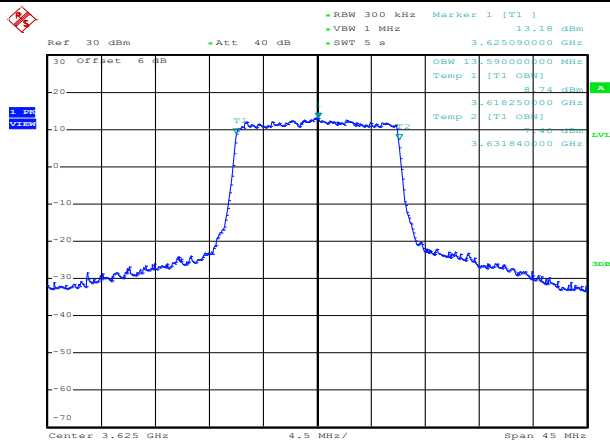

16QAM High channel

64QAM Low channel

64QAM Middle channel

64QAM High channel

QPSK Low channel

QPSK Middle channel

QPSK High channel

LTE TDD Band 48, Nominal Bandwidth: 15MHz, OBW

16QAM Low channel

16QAM Middle channel

16QAM High channel

64QAM Low channel

64QAM Middle channel

64QAM High channel

QPSK Low channel

QPSK Middle channel

QPSK High channel

LTE TDD Band 48, Nominal Bandwidth: 20MHz, OBW

16QAM Low channel

16QAM Middle channel

16QAM High channel

64QAM Low channel

64QAM Middle channel

64QAM High channel

QPSK Low channel

QPSK Middle channel

QPSK High channel

LTE TDD Band 48, Nominal Bandwidth: 5MHz, 26dB Bandwidth

16QAM Low channel

16QAM Middle channel

16QAM High channel

64QAM Low channel