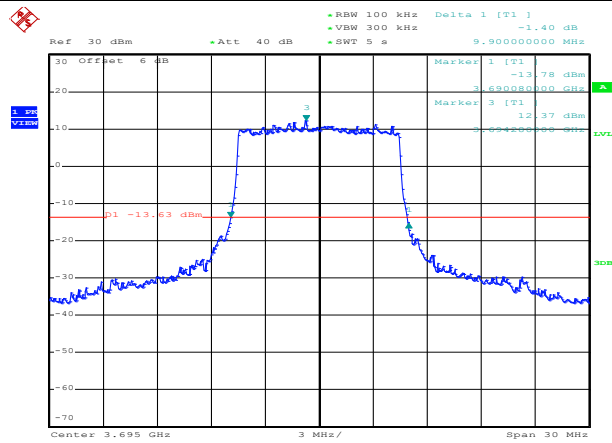

64QAM Middle channel

64QAM High channel

QPSK Low channel

QPSK Middle channel

QPSK High channel

LTE TDD Band 48, Nominal Bandwidth: 10MHz, 26dB Bandwidth

16QAM Low channel

16QAM Middle channel

16QAM High channel

64QAM Low channel

64QAM Middle channel

64QAM High channel

QPSK Low channel

QPSK Middle channel

QPSK High channel

LTE TDD Band 48, Nominal Bandwidth: 15MHz, 26dB Bandwidth

QPSK High channel

LTE TDD Band 48, Nominal Bandwidth: 20MHz, 26dB Bandwidth

16QAM Low channel

16QAM Middle channel

16QAM High channel

64QAM Low channel

64QAM Middle channel

64QAM High channel