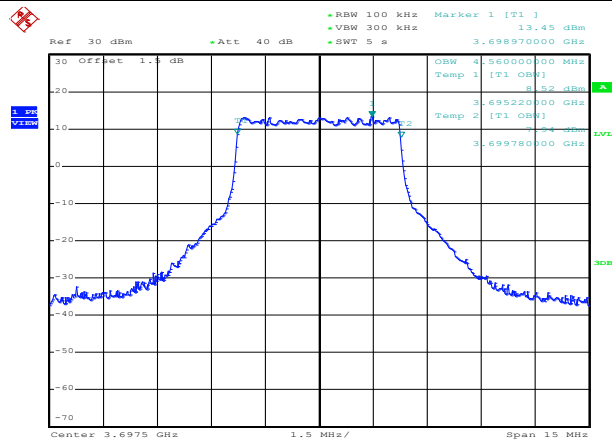

QPSK High channel

LTE TDD Band 48, Nominal Bandwidth: 20MHz, 26dB Bandwidth

16QAM Low channel

16QAM Middle channel

16QAM High channel

64QAM Low channel

64QAM Middle channel

64QAM High channel

QPSK Low channel

QPSK Middle channel

QPSK High channel

MIMO Ant 2:

QPSK Low channel

QPSK Middle channel

QPSK High channel

LTE TDD Band 48, Nominal Bandwidth: 10MHz, OBW