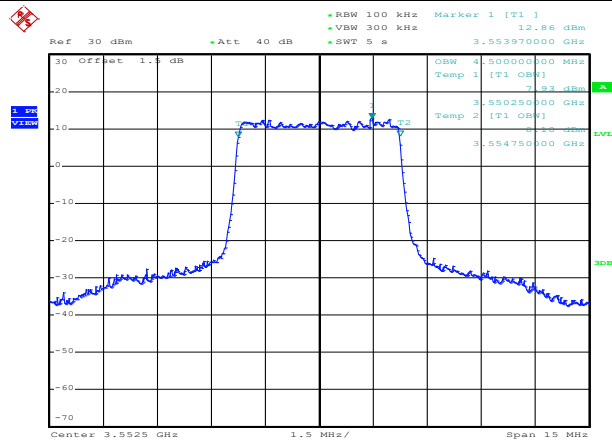

QPSK High channel

LTE TDD Band 48, Nominal Bandwidth: 20MHz, 26dB Bandwidth

16QAM Low channel

16QAM Middle channel

16QAM High channel

64QAM Low channel

64QAM Middle channel

64QAM High channel

QPSK Low channel

QPSK Middle channel

QPSK High channel

MIMO Ant 2:

QPSK Low channel

QPSK Middle channel

QPSK High channel

LTE TDD Band 48, Nominal Bandwidth: 10MHz, OBW