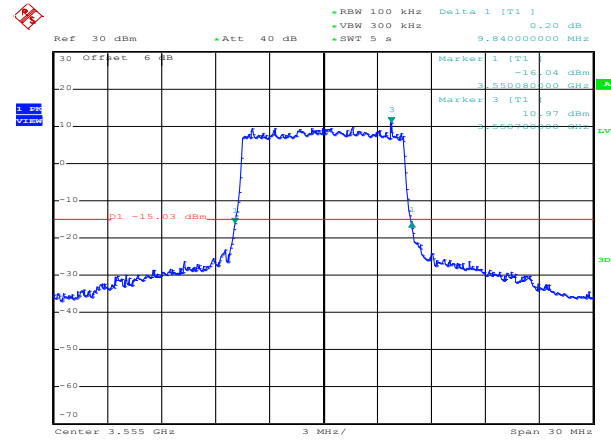

QPSK Low channel

QPSK Middle channel

QPSK High channel

LTE TDD Band 48, Nominal Bandwidth: 5MHz, 26dB Bandwidth

16QAM Low channel

16QAM Middle channel

16QAM High channel

64QAM Low channel

64QAM Middle channel

64QAM High channel

QPSK Low channel

QPSK Middle channel

QPSK High channel

LTE TDD Band 48, Nominal Bandwidth: 10MHz, 26dB Bandwidth

16QAM Low channel

16QAM Middle channel

16QAM High channel

64QAM Low channel

64QAM Middle channel

64QAM High channel

QPSK Low channel

QPSK Middle channel

QPSK High channel

LTE TDD Band 48, Nominal Bandwidth: 15MHz, 26dB Bandwidth