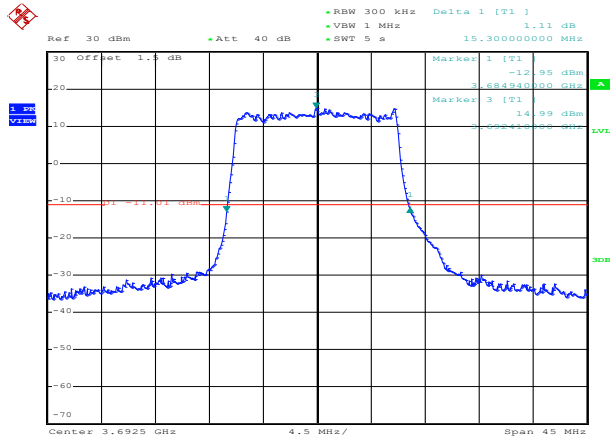

QPSK High channel

LTE TDD Band 48, Nominal Bandwidth: 15MHz, 26dB Bandwidth

16QAM Low channel

16QAM Middle channel

16QAM High channel

64QAM Low channel

64QAM Middle channel

64QAM High channel

QPSK Low channel

QPSK Middle channel

QPSK High channel

LTE TDD Band 48, Nominal Bandwidth: 20MHz, 26dB Bandwidth

16QAM Low channel

16QAM Middle channel

16QAM High channel

64QAM Low channel