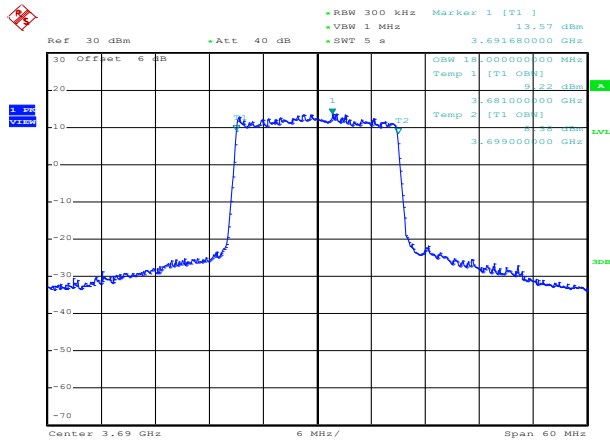

QPSK High channel

LTE TDD Band 48, Nominal Bandwidth: 20MHz, OBW

16QAM Low channel

16QAM Middle channel

16QAM High channel

64QAM Low channel

64QAM Middle channel

64QAM High channel

QPSK Low channel

QPSK Middle channel

QPSK High channel

LTE TDD Band 48, Nominal Bandwidth: 5MHz, 26dB Bandwidth

16QAM Low channel

16QAM Middle channel

16QAM High channel

64QAM Low channel

64QAM Middle channel

64QAM High channel

QPSK Low channel

QPSK Middle channel

QPSK High channel

LTE TDD Band 48, Nominal Bandwidth: 10MHz, 26dB Bandwidth

16QAM Low channel

16QAM Middle channel