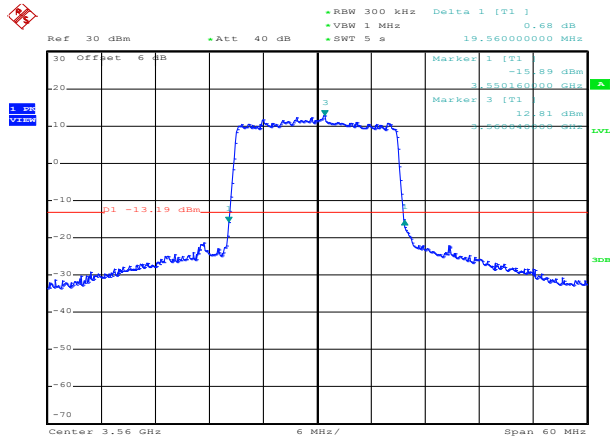

16QAM High channel

64QAM Low channel

64QAM Middle channel

64QAM High channel

QPSK Low channel

QPSK Middle channel

QPSK High channel

LTE TDD Band 48, Nominal Bandwidth: 15MHz, 26dB Bandwidth

16QAM Low channel

16QAM Middle channel

16QAM High channel

64QAM Low channel

64QAM Middle channel

64QAM High channel

QPSK Low channel

QPSK Middle channel

QPSK High channel

LTE TDD Band 48, Nominal Bandwidth: 20MHz, 26dB Bandwidth

16QAM Low channel

16QAM Middle channel

16QAM High channel

64QAM Low channel

64QAM Middle channel

64QAM High channel