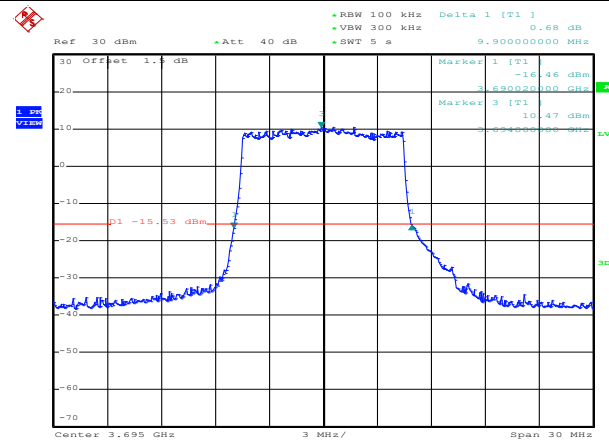

16QAM High channel

64QAM Low channel

64QAM Middle channel

64QAM High channel

QPSK Low channel

QPSK Middle channel

QPSK High channel

LTE TDD Band 48, Nominal Bandwidth: 10MHz, 26dB Bandwidth

16QAM Low channel

16QAM Middle channel

16QAM High channel

64QAM Low channel

64QAM Middle channel

64QAM High channel

QPSK Low channel

QPSK Middle channel

QPSK High channel

LTE TDD Band 48, Nominal Bandwidth: 15MHz, 26dB Bandwidth

16QAM Low channel

16QAM Middle channel

16QAM High channel

64QAM Low channel

64QAM Middle channel

64QAM High channel