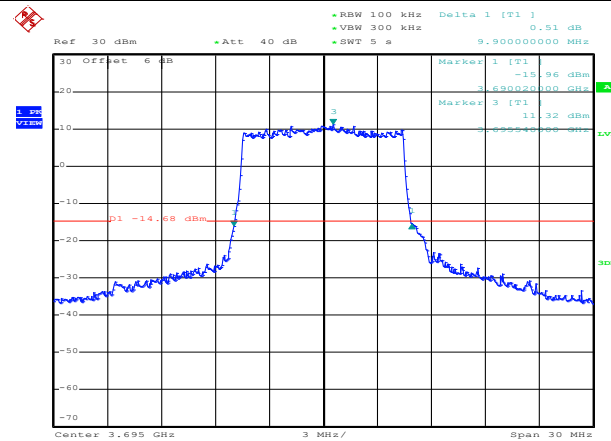

64QAM Middle channel

64QAM High channel

QPSK Low channel

QPSK Middle channel

QPSK High channel

LTE TDD Band 48, Nominal Bandwidth: 10MHz, 26dB Bandwidth

16QAM Low channel

16QAM Middle channel

16QAM High channel

64QAM Low channel

64QAM Middle channel

64QAM High channel

QPSK Low channel

QPSK Middle channel

QPSK High channel

LTE TDD Band 48, Nominal Bandwidth: 15MHz, 26dB Bandwidth

QPSK High channel

LTE TDD Band 48, Nominal Bandwidth: 20MHz, 26dB Bandwidth

16QAM Low channel

16QAM Middle channel

16QAM High channel

64QAM Low channel

64QAM Middle channel

64QAM High channel