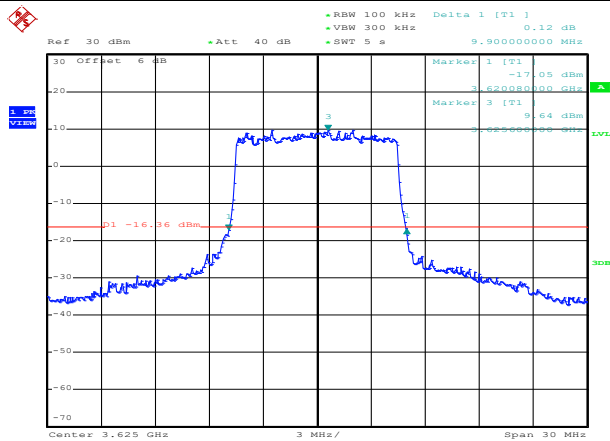

QPSK High channel

LTE TDD Band 48, Nominal Bandwidth: 20MHz, OBW

16QAM Low channel

16QAM Middle channel

16QAM High channel

64QAM Low channel

64QAM Middle channel

64QAM High channel

QPSK Low channel

QPSK Middle channel

QPSK High channel

LTE TDD Band 48, Nominal Bandwidth: 5MHz, 26dB Bandwidth

16QAM Low channel

16QAM Middle channel

16QAM High channel

64QAM Low channel

64QAM Middle channel

64QAM High channel

QPSK Low channel

QPSK Middle channel

QPSK High channel

LTE TDD Band 48, Nominal Bandwidth: 10MHz, 26dB Bandwidth

16QAM Low channel

16QAM Middle channel

16QAM High channel

64QAM Low channel

64QAM Middle channel

64QAM High channel

QPSK Low channel

QPSK Middle channel

QPSK High channel

LTE TDD Band 48, Nominal Bandwidth: 15MHz, 26dB Bandwidth