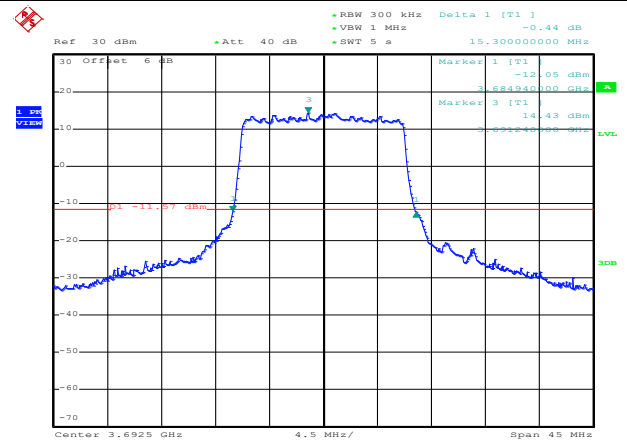

16QAM High channel

64QAM Low channel

64QAM Middle channel

64QAM High channel

QPSK Low channel

QPSK Middle channel

QPSK High channel

LTE TDD Band 48, Nominal Bandwidth: 15MHz, 26dB Bandwidth

16QAM Low channel

16QAM Middle channel

16QAM High channel

64QAM Low channel

64QAM Middle channel

64QAM High channel

QPSK Low channel

QPSK Middle channel

QPSK High channel

LTE TDD Band 48, Nominal Bandwidth: 20MHz, 26dB Bandwidth

16QAM Low channel

16QAM Middle channel

16QAM High channel

64QAM Low channel

64QAM Middle channel

64QAM High channel