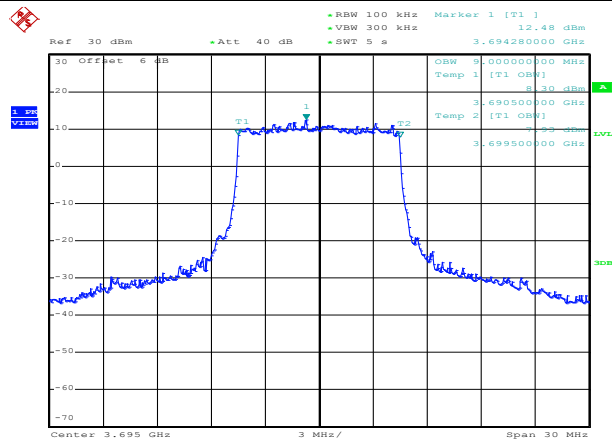

1. Bandwidth Data

MIMO Ant 3:

QPSK Low channel

QPSK Middle channel

QPSK High channel

LTE TDD Band 48, Nominal Bandwidth: 10MHz, OBW

16QAM Low channel

16QAM Middle channel

16QAM High channel

64QAM Low channel

64QAM Middle channel

64QAM High channel

QPSK Low channel

QPSK Middle channel

QPSK High channel

LTE TDD Band 48, Nominal Bandwidth: 15MHz, OBW

QPSK High channel

LTE TDD Band 48, Nominal Bandwidth: 20MHz, OBW

16QAM Low channel

16QAM Middle channel

16QAM High channel

64QAM Low channel

64QAM Middle channel

64QAM High channel