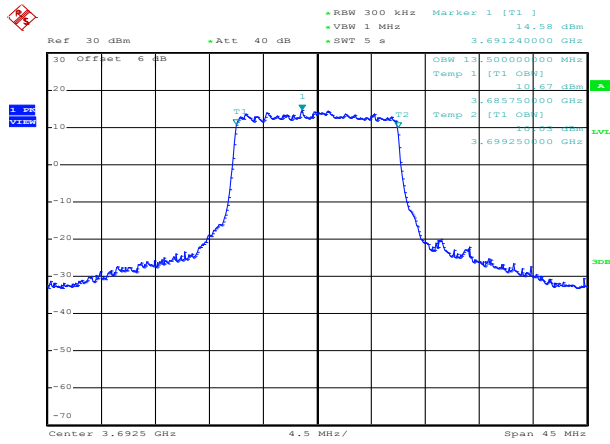

16QAM High channel