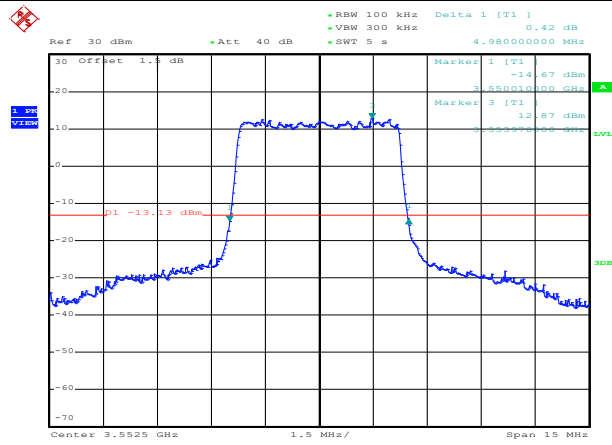

64QAM Middle channel

64QAM High channel

QPSK Low channel

QPSK Middle channel

QPSK High channel

LTE TDD Band 48, Nominal Bandwidth: 5MHz, 26dB Bandwidth

16QAM Low channel

16QAM Middle channel

16QAM High channel

64QAM Low channel

64QAM Middle channel

64QAM High channel

QPSK Low channel

QPSK Middle channel

QPSK High channel

LTE TDD Band 48, Nominal Bandwidth: 10MHz, 26dB Bandwidth