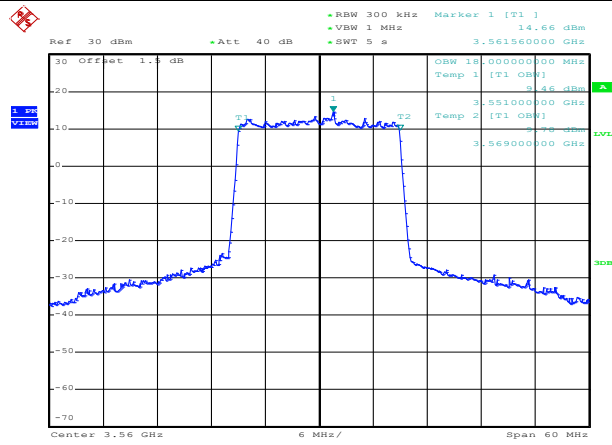

QPSK High channel

LTE TDD Band 48, Nominal Bandwidth: 15MHz, OBW

16QAM Low channel

16QAM Middle channel

16QAM High channel

64QAM Low channel

64QAM Middle channel

64QAM High channel

QPSK Low channel

QPSK Middle channel

QPSK High channel

LTE TDD Band 48, Nominal Bandwidth: 20MHz, OBW

16QAM Low channel

16QAM Middle channel

16QAM High channel

64QAM Low channel

64QAM Middle channel

64QAM High channel

QPSK Low channel

QPSK Middle channel

QPSK High channel

LTE TDD Band 48, Nominal Bandwidth: 5MHz, 26dB Bandwidth

16QAM Low channel

16QAM Middle channel