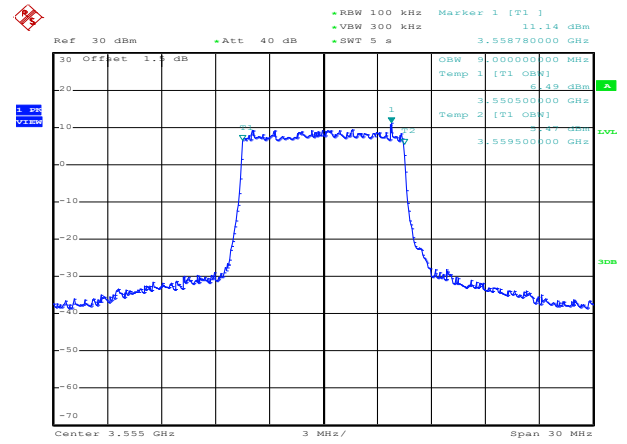

QPSK Low channel

QPSK Middle channel

QPSK High channel

MIMO Ant 2:

QPSK Low channel

QPSK Middle channel

QPSK High channel

LTE TDD Band 48, Nominal Bandwidth: 10MHz, OBW

16QAM Low channel

16QAM Middle channel

16QAM High channel

64QAM Low channel

64QAM Middle channel

64QAM High channel

QPSK Low channel

QPSK Middle channel

QPSK High channel

LTE TDD Band 48, Nominal Bandwidth: 15MHz, OBW

16QAM Low channel

16QAM Middle channel

16QAM High channel

64QAM Low channel

64QAM Middle channel

64QAM High channel