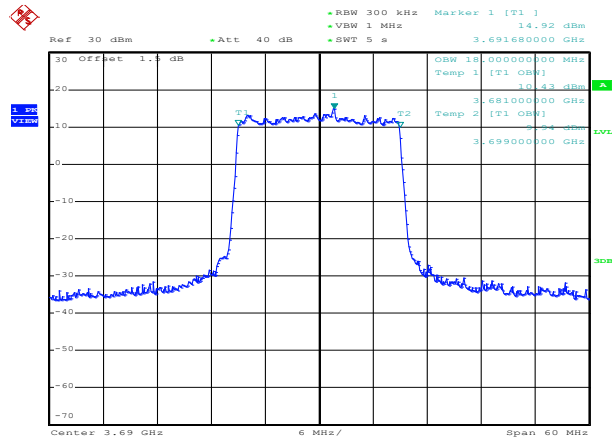

QPSK Low channel

QPSK Middle channel

QPSK High channel

LTE TDD Band 48, Nominal Bandwidth: 20MHz, OBW

16QAM Low channel

16QAM Middle channel

16QAM High channel

64QAM Low channel

64QAM Middle channel

64QAM High channel

QPSK Low channel

QPSK Middle channel

QPSK High channel

LTE TDD Band 48, Nominal Bandwidth: 5MHz, 26dB Bandwidth

16QAM Low channel

16QAM Middle channel

16QAM High channel

64QAM Low channel

64QAM Middle channel

64QAM High channel

QPSK Low channel

QPSK Middle channel

QPSK High channel

LTE TDD Band 48, Nominal Bandwidth: 10MHz, 26dB Bandwidth