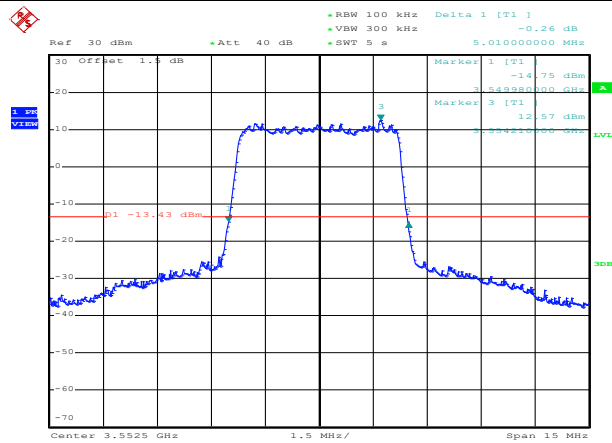

QPSK Low channel

QPSK Middle channel

QPSK High channel

LTE TDD Band 48, Nominal Bandwidth: 20MHz, OBW

16QAM Low channel

16QAM Middle channel

16QAM High channel

64QAM Low channel

64QAM Middle channel

64QAM High channel

QPSK Low channel

QPSK Middle channel

QPSK High channel

LTE TDD Band 48, Nominal Bandwidth: 5MHz, 26dB Bandwidth

16QAM Low channel

16QAM Middle channel

16QAM High channel

64QAM Low channel

64QAM Middle channel

64QAM High channel

QPSK Low channel

QPSK Middle channel

QPSK High channel

LTE TDD Band 48, Nominal Bandwidth: 10MHz, 26dB Bandwidth