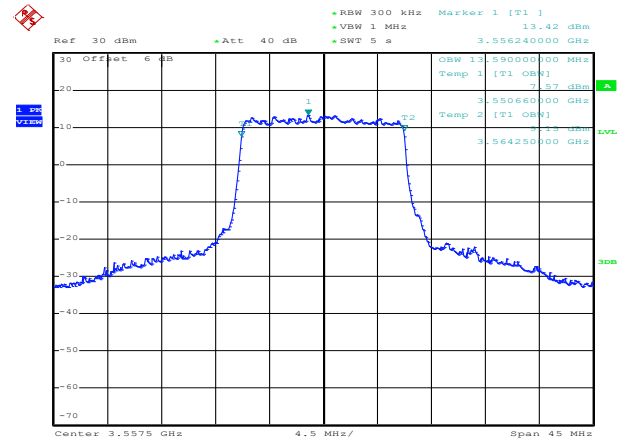

16QAM High channel

64QAM Low channel

64QAM Middle channel

64QAM High channel

QPSK Low channel

QPSK Middle channel

QPSK High channel

LTE TDD Band 48, Nominal Bandwidth: 15MHz, OBW

16QAM Low channel

16QAM Middle channel

16QAM High channel

64QAM Low channel

64QAM Middle channel

64QAM High channel

QPSK Low channel

QPSK Middle channel

QPSK High channel

LTE TDD Band 48, Nominal Bandwidth: 20MHz, OBW

16QAM Low channel

16QAM Middle channel

16QAM High channel

64QAM Low channel

64QAM Middle channel

64QAM High channel

QPSK Low channel

QPSK Middle channel

QPSK High channel

LTE TDD Band 48, Nominal Bandwidth: 5MHz, 26dB Bandwidth

16QAM Low channel

16QAM Middle channel

16QAM High channel

64QAM Low channel