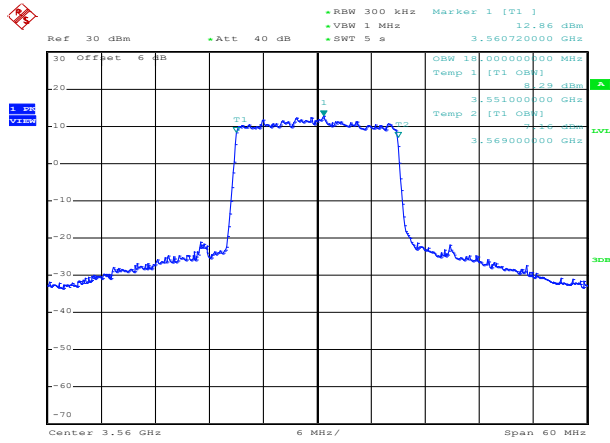

16QAM High channel

64QAM Low channel

64QAM Middle channel

64QAM High channel

QPSK Low channel

QPSK Middle channel

QPSK High channel

LTE TDD Band 48, Nominal Bandwidth: 15MHz, OBW

16QAM Low channel

16QAM Middle channel

16QAM High channel

64QAM Low channel

64QAM Middle channel

64QAM High channel

QPSK Low channel

QPSK Middle channel

QPSK High channel

LTE TDD Band 48, Nominal Bandwidth: 20MHz, OBW

16QAM Low channel

16QAM Middle channel

16QAM High channel

64QAM Low channel

64QAM Middle channel

64QAM High channel

QPSK Low channel

QPSK Middle channel

QPSK High channel

LTE TDD Band 48, Nominal Bandwidth: 5MHz, 26dB Bandwidth

16QAM Low channel

16QAM Middle channel

16QAM High channel

64QAM Low channel