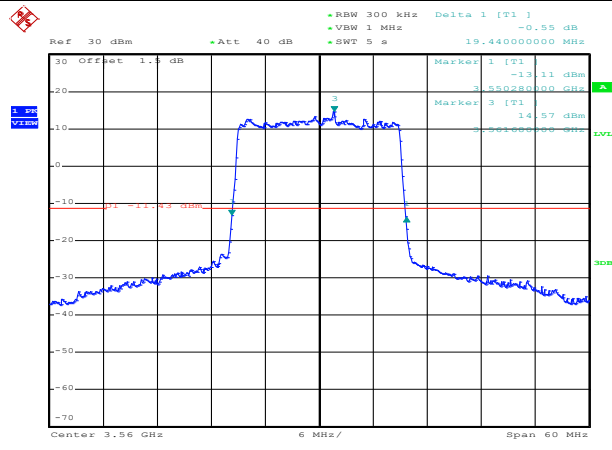

QPSK Low channel