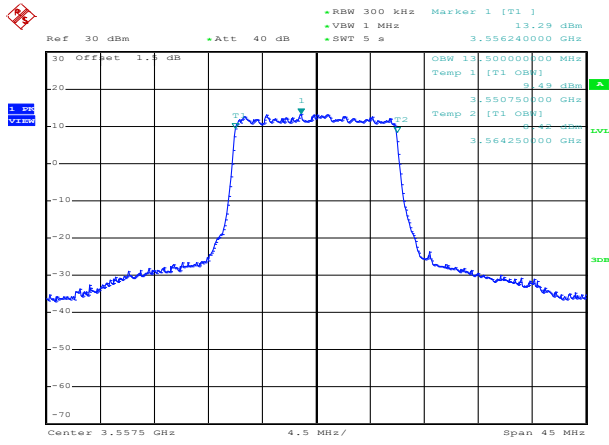

QPSK Low channel

QPSK Middle channel

QPSK High channel

MIMO Ant 2:

QPSK Low channel

QPSK Middle channel

QPSK High channel

LTE TDD Band 48, Nominal Bandwidth: 10MHz, OBW

16QAM Low channel

16QAM Middle channel

16QAM High channel

64QAM Low channel

64QAM Middle channel

64QAM High channel

QPSK Low channel

QPSK Middle channel

QPSK High channel

LTE TDD Band 48, Nominal Bandwidth: 15MHz, OBW

16QAM Low channel

16QAM Middle channel

16QAM High channel

64QAM Low channel

64QAM Middle channel

64QAM High channel