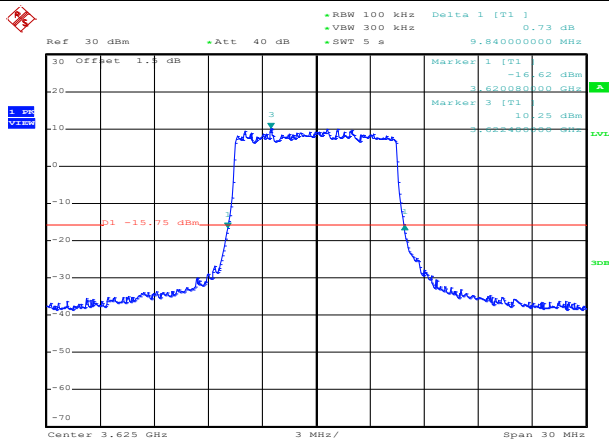

16QAM High channel

64QAM Low channel

64QAM Middle channel

64QAM High channel

QPSK Low channel

QPSK Middle channel

QPSK High channel

LTE TDD Band 48, Nominal Bandwidth: 10MHz, 26dB Bandwidth

16QAM Low channel

16QAM Middle channel

16QAM High channel

64QAM Low channel

64QAM Middle channel

64QAM High channel

QPSK Low channel

QPSK Middle channel

QPSK High channel

LTE TDD Band 48, Nominal Bandwidth: 15MHz, 26dB Bandwidth

16QAM Low channel

16QAM Middle channel

16QAM High channel

64QAM Low channel

64QAM Middle channel

64QAM High channel