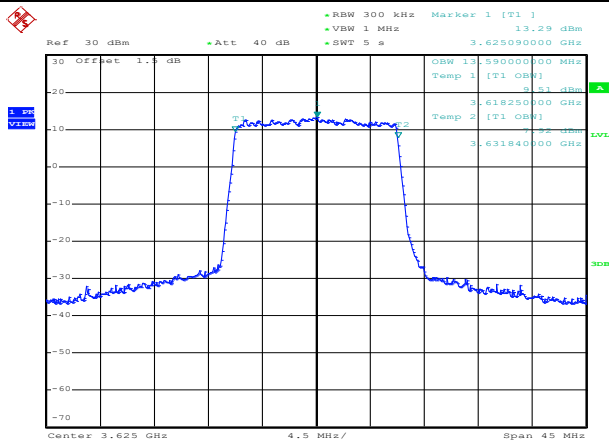

QPSK High channel

LTE TDD Band 48, Nominal Bandwidth: 15MHz, OBW

16QAM Low channel

16QAM Middle channel

16QAM High channel

64QAM Low channel

64QAM Middle channel

64QAM High channel

QPSK Low channel

QPSK Middle channel

QPSK High channel

LTE TDD Band 48, Nominal Bandwidth: 20MHz, OBW

16QAM Low channel

16QAM Middle channel

16QAM High channel

64QAM Low channel