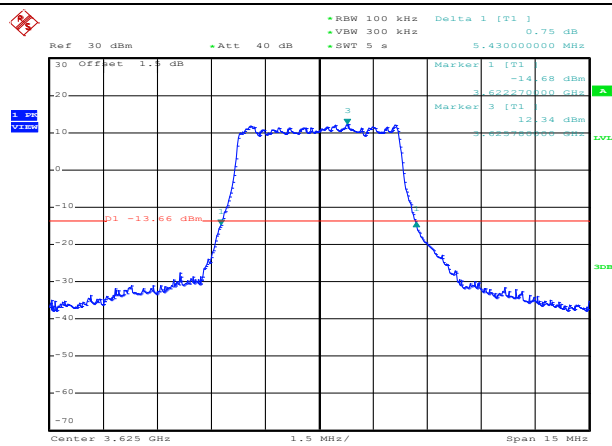

QPSK Low channel

QPSK Middle channel

QPSK High channel

LTE TDD Band 48, Nominal Bandwidth: 20MHz, OBW

16QAM Low channel

16QAM Middle channel

16QAM High channel

64QAM Low channel

64QAM Middle channel

64QAM High channel

QPSK Low channel

QPSK Middle channel

QPSK High channel

LTE TDD Band 48, Nominal Bandwidth: 5MHz, 26dB Bandwidth

16QAM Low channel

16QAM Middle channel

16QAM High channel

64QAM Low channel

64QAM Middle channel

64QAM High channel

QPSK Low channel

QPSK Middle channel

QPSK High channel

LTE TDD Band 48, Nominal Bandwidth: 10MHz, 26dB Bandwidth