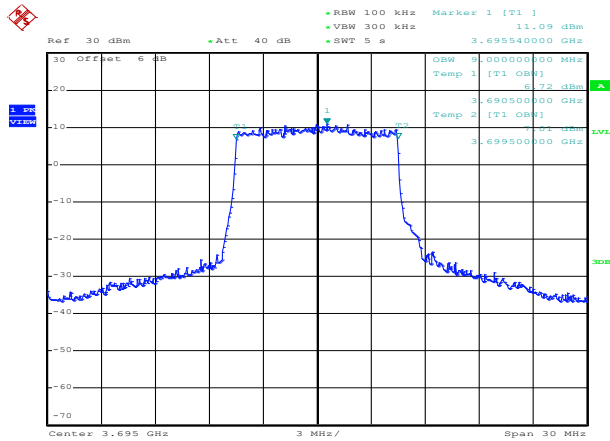

1. Bandwidth Data

MIMO Ant 3:

QPSK Low channel

QPSK Middle channel

QPSK High channel

LTE TDD Band 48, Nominal Bandwidth: 10MHz, OBW

16QAM Low channel

16QAM Middle channel

16QAM High channel

64QAM Low channel

64QAM Middle channel

64QAM High channel

QPSK Low channel

QPSK Middle channel

QPSK High channel

LTE TDD Band 48, Nominal Bandwidth: 15MHz, OBW