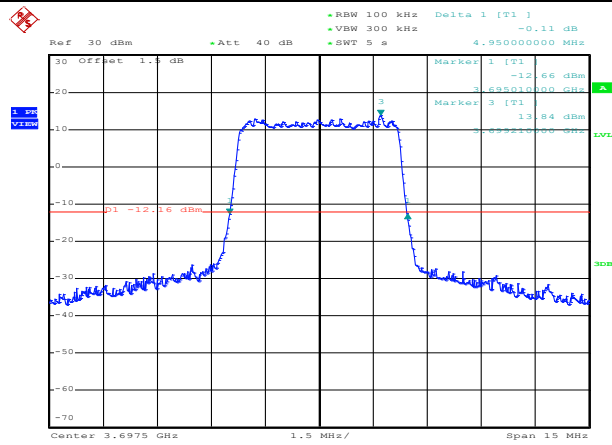

QPSK Low channel

QPSK Middle channel

QPSK High channel

LTE TDD Band 48, Nominal Bandwidth: 20MHz, OBW

16QAM Low channel

16QAM Middle channel

16QAM High channel

64QAM Low channel

64QAM Middle channel

64QAM High channel

QPSK Low channel

QPSK Middle channel

QPSK High channel

LTE TDD Band 48, Nominal Bandwidth: 5MHz, 26dB Bandwidth

16QAM Low channel

16QAM Middle channel

16QAM High channel

64QAM Low channel

64QAM Middle channel

64QAM High channel

QPSK Low channel

QPSK Middle channel

QPSK High channel

LTE TDD Band 48, Nominal Bandwidth: 10MHz, 26dB Bandwidth