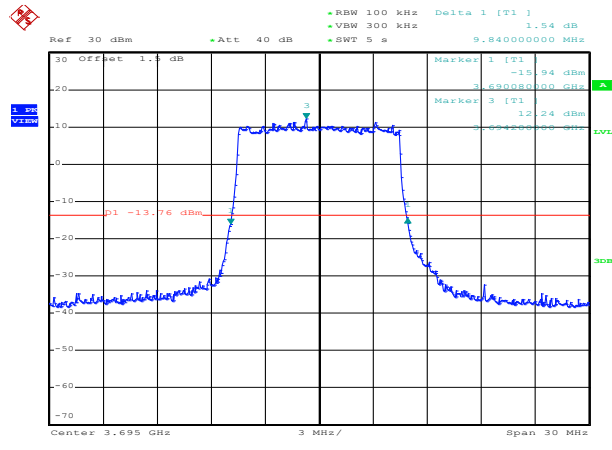

16QAM High channel

64QAM Low channel

64QAM Middle channel

64QAM High channel

QPSK Low channel

QPSK Middle channel

QPSK High channel

LTE TDD Band 48, Nominal Bandwidth: 10MHz, 26dB Bandwidth

16QAM Low channel

16QAM Middle channel

16QAM High channel

64QAM Low channel

64QAM Middle channel

64QAM High channel

QPSK Low channel

QPSK Middle channel

QPSK High channel

LTE TDD Band 48, Nominal Bandwidth: 15MHz, 26dB Bandwidth

16QAM Low channel

16QAM Middle channel

16QAM High channel

64QAM Low channel

64QAM Middle channel

64QAM High channel