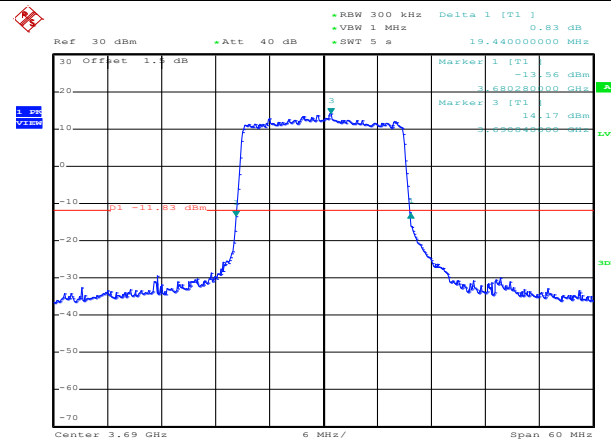

64QAM High channel