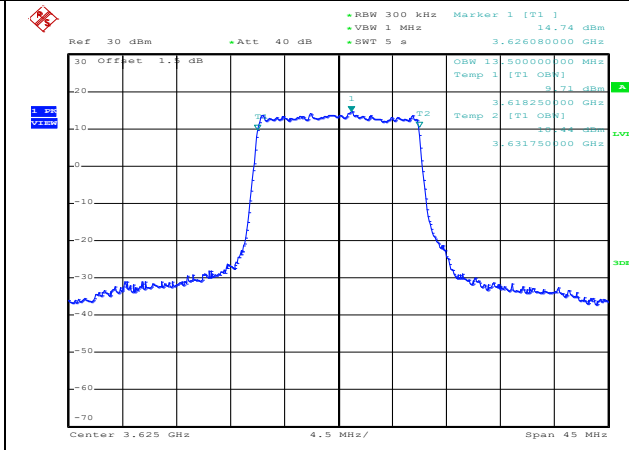

QPSK High channel

LTE TDD Band 48, Nominal Bandwidth: 15MHz, OBW

16QAM Low channel

16QAM Middle channel

16QAM High channel

64QAM Low channel

64QAM Middle channel

64QAM High channel

QPSK Low channel

QPSK Middle channel

QPSK High channel

LTE TDD Band 48, Nominal Bandwidth: 20MHz, OBW

16QAM Low channel

16QAM Middle channel

16QAM High channel

64QAM Low channel