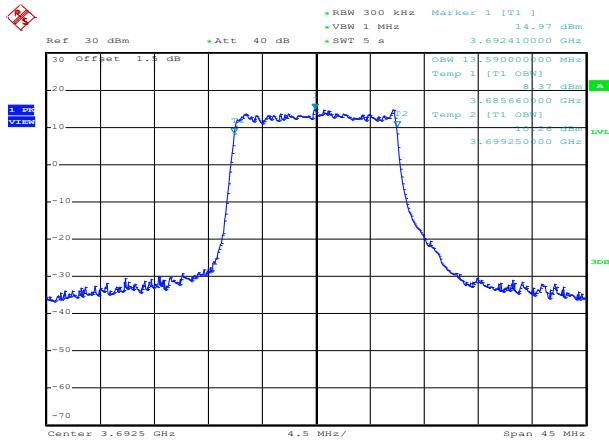

QPSK High channel

LTE TDD Band 48, Nominal Bandwidth: 15MHz, OBW

16QAM Low channel

16QAM Middle channel

16QAM High channel

64QAM Low channel

64QAM Middle channel

64QAM High channel

QPSK Low channel

QPSK Middle channel

QPSK High channel

LTE TDD Band 48, Nominal Bandwidth: 20MHz, OBW

16QAM Low channel

16QAM Middle channel

16QAM High channel

64QAM Low channel