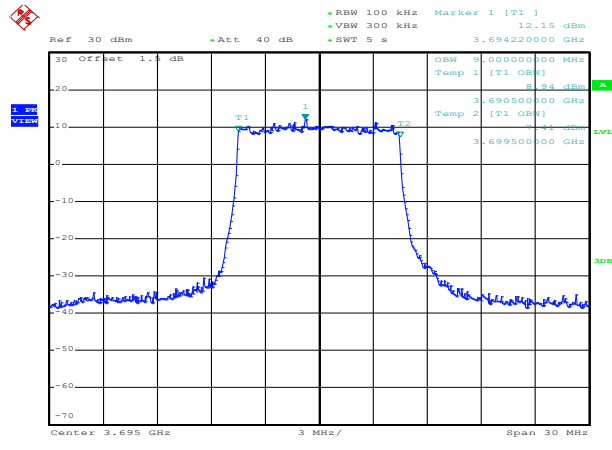

16QAM Low channel

16QAM Middle channel

16QAM High channel

64QAM Low channel

64QAM Middle channel

64QAM High channel

QPSK Low channel

QPSK Middle channel

QPSK High channel

LTE TDD Band 48, Nominal Bandwidth: 15MHz, OBW

16QAM Low channel

16QAM Middle channel

16QAM High channel

64QAM Low channel

64QAM Middle channel

64QAM High channel