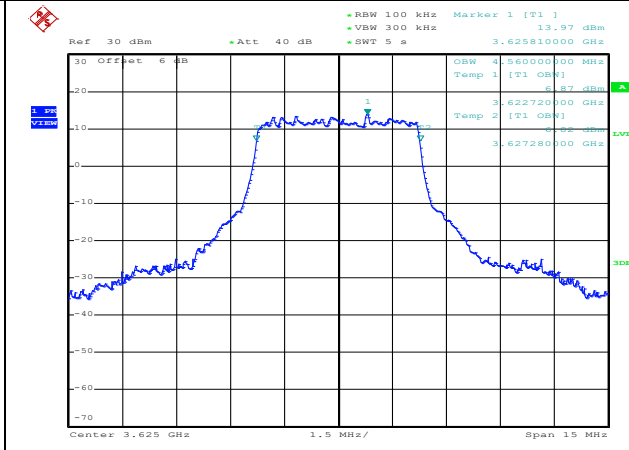

1. Bandwidth Data

MIMO Ant 3:

QPSK Low channel

QPSK Middle channel

QPSK High channel

LTE TDD Band 48, Nominal Bandwidth: 10MHz, OBW

16QAM Low channel

16QAM Middle channel

16QAM High channel

64QAM Low channel

64QAM Middle channel

64QAM High channel

QPSK Low channel

QPSK Middle channel

QPSK High channel

LTE TDD Band 48, Nominal Bandwidth: 15MHz, OBW