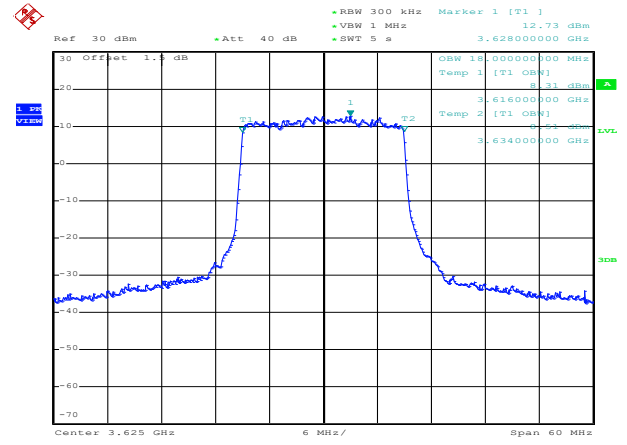

QPSK High channel

LTE TDD Band 48, Nominal Bandwidth: 15MHz, OBW

16QAM Low channel

16QAM Middle channel

16QAM High channel

64QAM Low channel

64QAM Middle channel

64QAM High channel

QPSK Low channel

QPSK Middle channel

QPSK High channel

LTE TDD Band 48, Nominal Bandwidth: 20MHz, OBW

16QAM Low channel

16QAM Middle channel

16QAM High channel

64QAM Low channel

64QAM Middle channel

64QAM High channel

QPSK Low channel

QPSK Middle channel

QPSK High channel

LTE TDD Band 48, Nominal Bandwidth: 5MHz, 26dB Bandwidth

16QAM Low channel

16QAM Middle channel