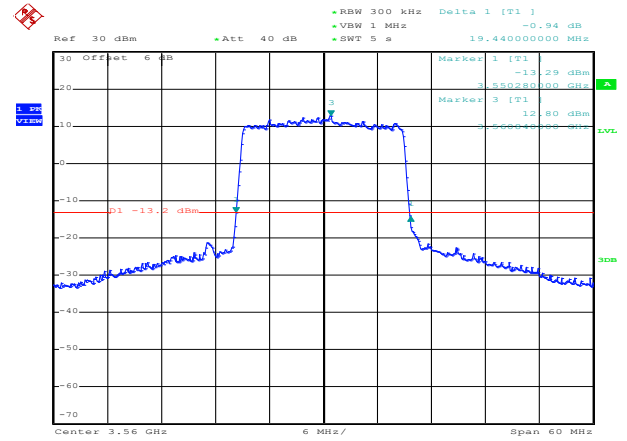

QPSK High channel

LTE TDD Band 48, Nominal Bandwidth: 20MHz, 26dB Bandwidth

16QAM Low channel

16QAM Middle channel

16QAM High channel

64QAM Low channel

64QAM Middle channel

64QAM High channel

QPSK Low channel

QPSK Middle channel

QPSK High channel

MIMO Ant 2:

QPSK Low channel

QPSK Middle channel

QPSK High channel

LTE TDD Band 48, Nominal Bandwidth: 10MHz, OBW