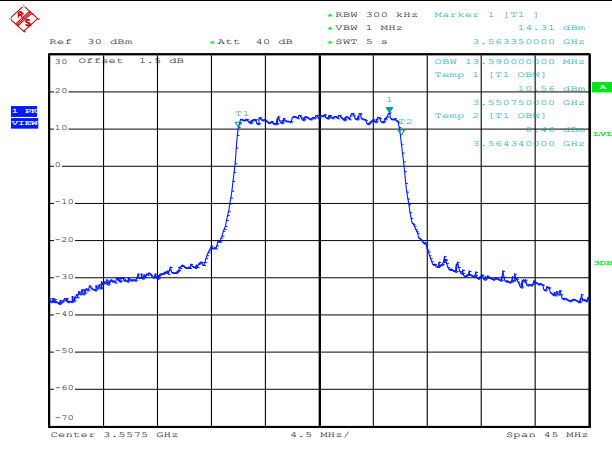

QPSK High channel

LTE TDD Band 48, Nominal Bandwidth: 15MHz, OBW

16QAM Low channel

16QAM Middle channel

16QAM High channel

64QAM Low channel

64QAM Middle channel

64QAM High channel

QPSK Low channel

QPSK Middle channel

QPSK High channel

LTE TDD Band 48, Nominal Bandwidth: 20MHz, OBW

16QAM Low channel

16QAM Middle channel

16QAM High channel

64QAM Low channel