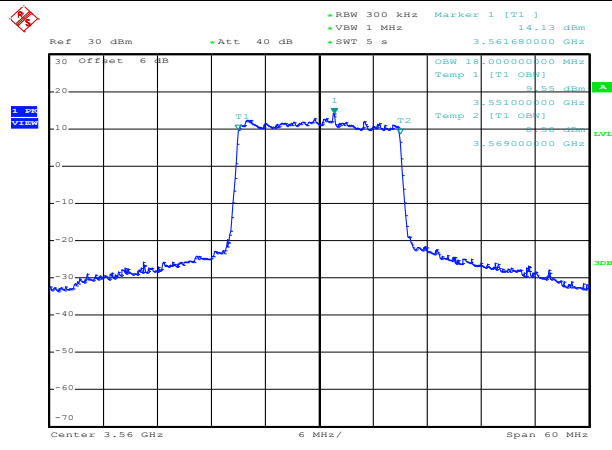

QPSK High channel

LTE TDD Band 48, Nominal Bandwidth: 20MHz, OBW

16QAM Low channel

16QAM Middle channel

16QAM High channel

64QAM Low channel

64QAM Middle channel

64QAM High channel

QPSK Low channel

QPSK Middle channel

QPSK High channel

LTE TDD Band 48, Nominal Bandwidth: 5MHz, 26dB Bandwidth

16QAM Low channel

16QAM Middle channel

16QAM High channel

64QAM Low channel

64QAM Middle channel

64QAM High channel

QPSK Low channel

QPSK Middle channel

QPSK High channel

LTE TDD Band 48, Nominal Bandwidth: 10MHz, 26dB Bandwidth

16QAM Low channel

16QAM Middle channel