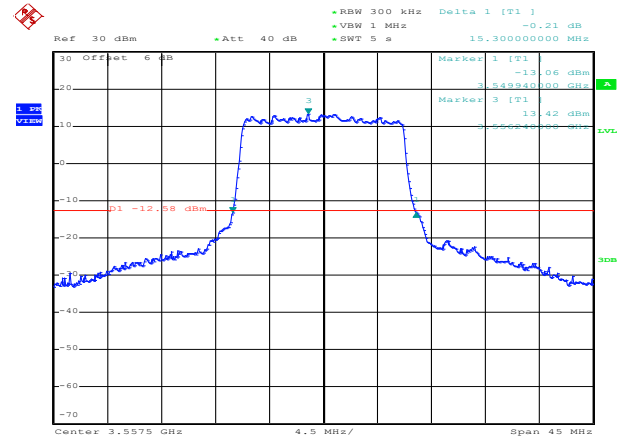

16QAM High channel

64QAM Low channel

64QAM Middle channel

64QAM High channel

QPSK Low channel

QPSK Middle channel

QPSK High channel

LTE TDD Band 48, Nominal Bandwidth: 15MHz, 26dB Bandwidth

16QAM Low channel

16QAM Middle channel

16QAM High channel

64QAM Low channel

64QAM Middle channel

64QAM High channel

QPSK Low channel

QPSK Middle channel

QPSK High channel

LTE TDD Band 48, Nominal Bandwidth: 20MHz, 26dB Bandwidth

16QAM Low channel

16QAM Middle channel

16QAM High channel

64QAM Low channel

64QAM Middle channel

64QAM High channel