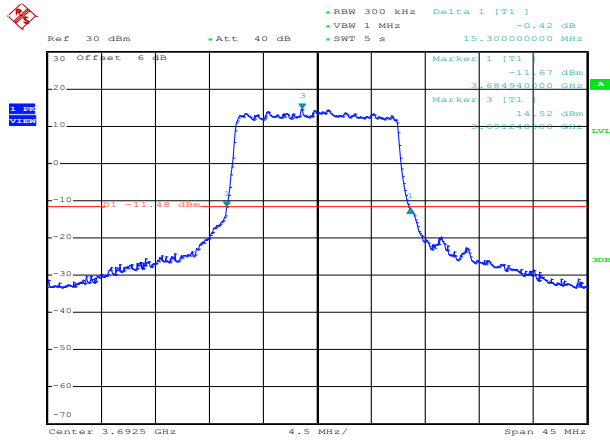

16QAM High channel