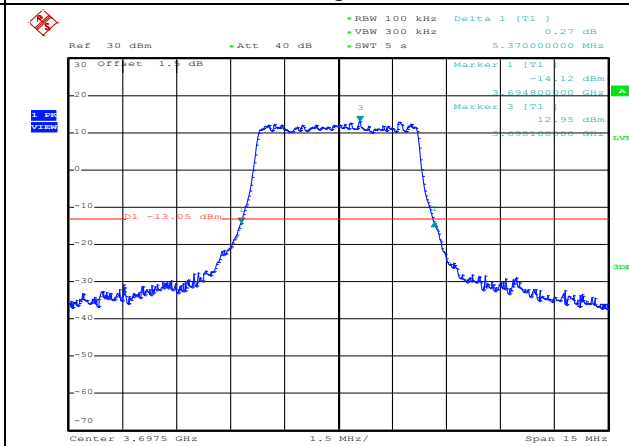

64QAM Middle channel

64QAM High channel

QPSK Low channel

QPSK Middle channel

QPSK High channel

LTE TDD Band 48, Nominal Bandwidth: 5MHz, 26dB Bandwidth

16QAM Low channel

16QAM Middle channel

16QAM High channel

64QAM Low channel

64QAM Middle channel

64QAM High channel

QPSK Low channel

QPSK Middle channel

QPSK High channel

LTE TDD Band 48, Nominal Bandwidth: 10MHz, 26dB Bandwidth