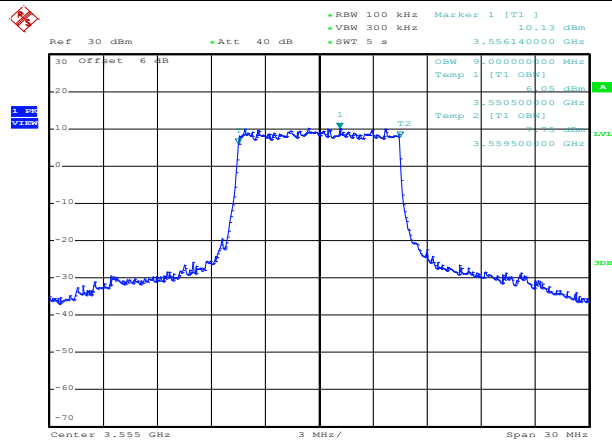

1. Bandwidth Data

MIMO Ant 3:

QPSK Low channel

QPSK Middle channel

QPSK High channel

LTE TDD Band 48, Nominal Bandwidth: 10MHz, OBW

16QAM Low channel

16QAM Middle channel

16QAM High channel

64QAM Low channel

64QAM Middle channel

64QAM High channel

QPSK Low channel

QPSK Middle channel

QPSK High channel

LTE TDD Band 48, Nominal Bandwidth: 15MHz, OBW

QPSK High channel

LTE TDD Band 48, Nominal Bandwidth: 20MHz, OBW

16QAM Low channel

16QAM Middle channel

16QAM High channel

64QAM Low channel

64QAM Middle channel

64QAM High channel