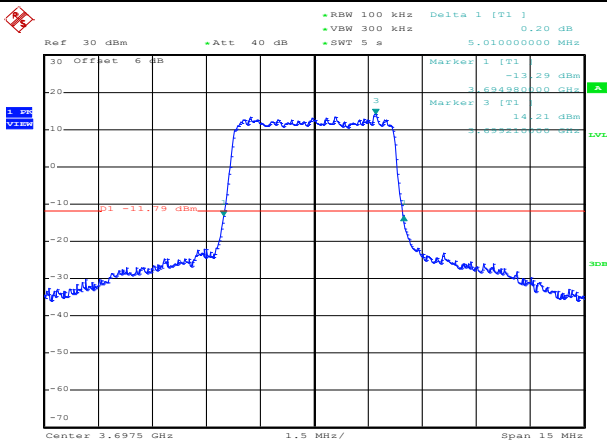

QPSK High channel

LTE TDD Band 48, Nominal Bandwidth: 20MHz, OBW

16QAM Low channel

16QAM Middle channel

16QAM High channel

64QAM Low channel

64QAM Middle channel

64QAM High channel

QPSK Low channel

QPSK Middle channel

QPSK High channel

LTE TDD Band 48, Nominal Bandwidth: 5MHz, 26dB Bandwidth

16QAM Low channel

16QAM Middle channel

16QAM High channel

64QAM Low channel

64QAM Middle channel

64QAM High channel

QPSK Low channel

QPSK Middle channel

QPSK High channel

LTE TDD Band 48, Nominal Bandwidth: 10MHz, 26dB Bandwidth

16QAM Low channel

16QAM Middle channel

16QAM High channel

64QAM Low channel

64QAM Middle channel

64QAM High channel

QPSK Low channel

QPSK Middle channel

QPSK High channel

LTE TDD Band 48, Nominal Bandwidth: 15MHz, 26dB Bandwidth