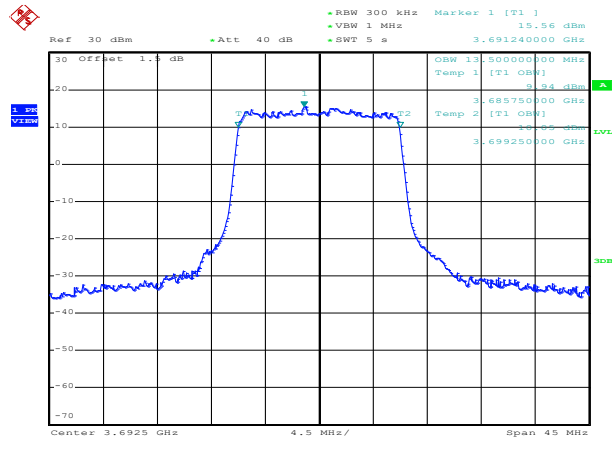

QPSK High channel

LTE TDD Band 48, Nominal Bandwidth: 15MHz, OBW

16QAM Low channel

16QAM Middle channel

16QAM High channel

64QAM Low channel

64QAM Middle channel

64QAM High channel

QPSK Low channel

QPSK Middle channel

QPSK High channel

LTE TDD Band 48, Nominal Bandwidth: 20MHz, OBW

16QAM Low channel

16QAM Middle channel

16QAM High channel

64QAM Low channel