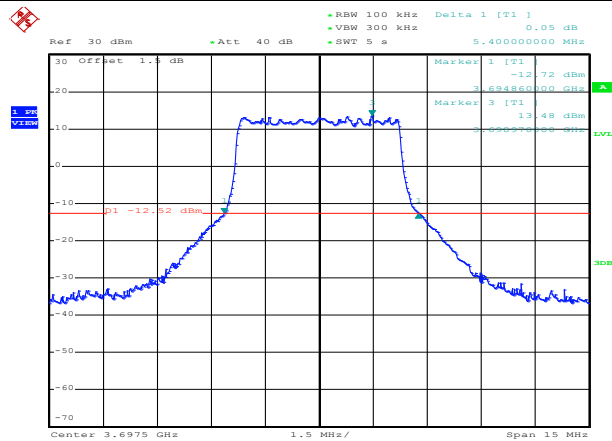

64QAM Middle channel

64QAM High channel

QPSK Low channel

QPSK Middle channel

QPSK High channel

LTE TDD Band 48, Nominal Bandwidth: 5MHz, 26dB Bandwidth

16QAM Low channel

16QAM Middle channel

16QAM High channel

64QAM Low channel

64QAM Middle channel

64QAM High channel

QPSK Low channel

QPSK Middle channel

QPSK High channel

LTE TDD Band 48, Nominal Bandwidth: 10MHz, 26dB Bandwidth