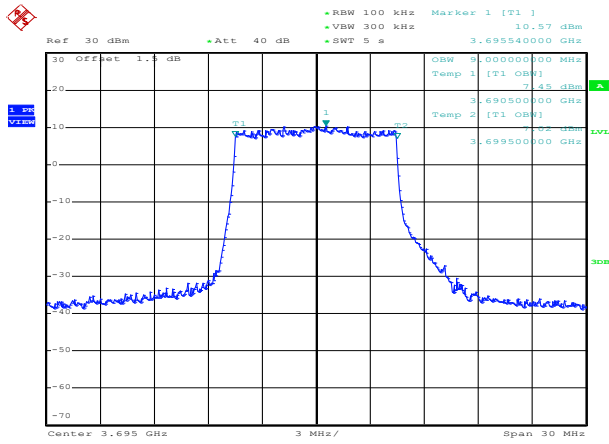

16QAM High channel