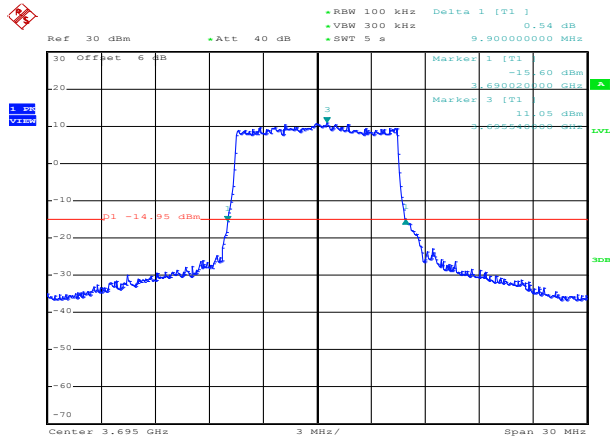

QPSK High channel

LTE TDD Band 48, Nominal Bandwidth: 20MHz, OBW

16QAM Low channel

16QAM Middle channel

16QAM High channel

64QAM Low channel

64QAM Middle channel

64QAM High channel

QPSK Low channel

QPSK Middle channel

QPSK High channel

LTE TDD Band 48, Nominal Bandwidth: 5MHz, 26dB Bandwidth

16QAM Low channel

16QAM Middle channel

16QAM High channel

64QAM Low channel

64QAM Middle channel

64QAM High channel

QPSK Low channel

QPSK Middle channel

QPSK High channel

LTE TDD Band 48, Nominal Bandwidth: 10MHz, 26dB Bandwidth

16QAM Low channel

16QAM Middle channel

16QAM High channel

64QAM Low channel

64QAM Middle channel

64QAM High channel

QPSK Low channel

QPSK Middle channel

QPSK High channel

LTE TDD Band 48, Nominal Bandwidth: 15MHz, 26dB Bandwidth