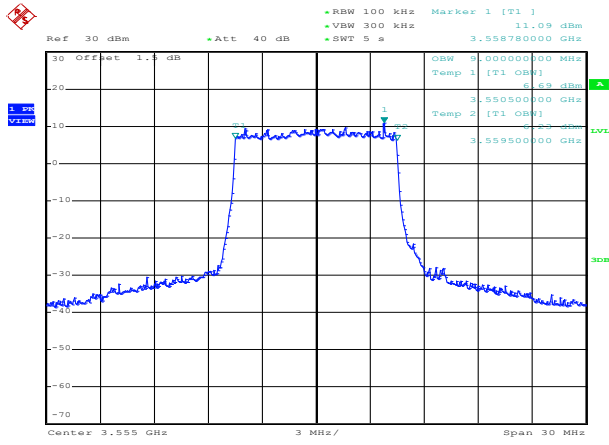

LTE TDD Band 48, Nominal Bandwidth: 10MHz, OBW

16QAM Low channel