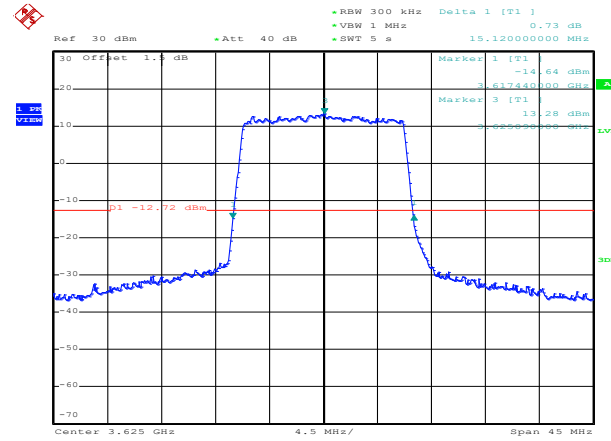

QPSK High channel

LTE TDD Band 48, Nominal Bandwidth: 15MHz, 26dB Bandwidth

16QAM Low channel

16QAM Middle channel

16QAM High channel

64QAM Low channel

64QAM Middle channel

64QAM High channel

QPSK Low channel

QPSK Middle channel

QPSK High channel

LTE TDD Band 48, Nominal Bandwidth: 20MHz, 26dB Bandwidth

16QAM Low channel

16QAM Middle channel

16QAM High channel

64QAM Low channel