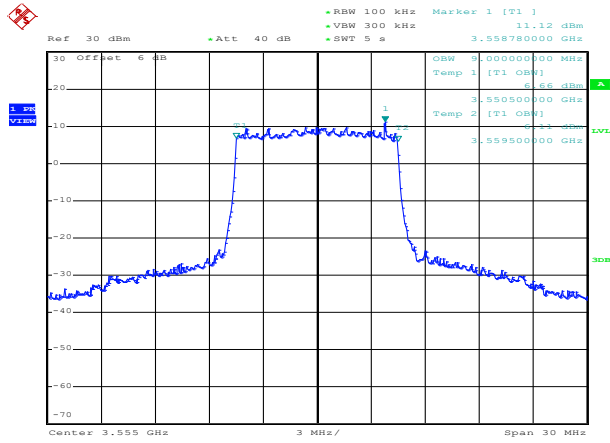

1. Bandwidth Data

MIMO Ant 3:

QPSK Low channel

QPSK Middle channel

QPSK High channel

LTE TDD Band 48, Nominal Bandwidth: 10MHz, OBW

16QAM Low channel

16QAM Middle channel

16QAM High channel

64QAM Low channel

64QAM Middle channel

64QAM High channel

QPSK Low channel

QPSK Middle channel

QPSK High channel

LTE TDD Band 48, Nominal Bandwidth: 15MHz, OBW

QPSK High channel

LTE TDD Band 48, Nominal Bandwidth: 20MHz, OBW

16QAM Low channel

16QAM Middle channel

16QAM High channel

64QAM Low channel

64QAM Middle channel

64QAM High channel