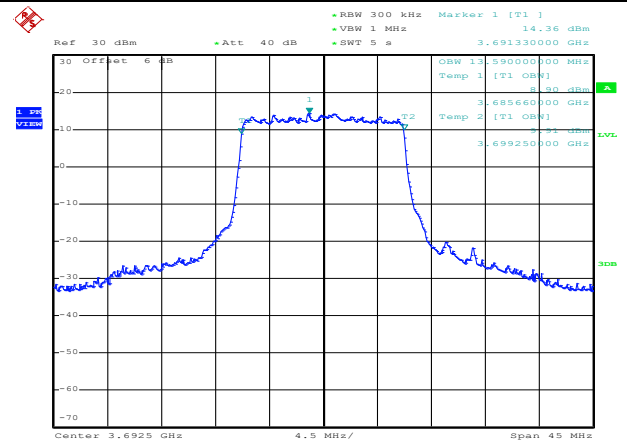

16QAM High channel

64QAM Low channel

64QAM Middle channel

64QAM High channel

QPSK Low channel

QPSK Middle channel

QPSK High channel

LTE TDD Band 48, Nominal Bandwidth: 15MHz, OBW

16QAM Low channel

16QAM Middle channel

16QAM High channel

64QAM Low channel

64QAM Middle channel

64QAM High channel

QPSK Low channel

QPSK Middle channel

QPSK High channel

LTE TDD Band 48, Nominal Bandwidth: 20MHz, OBW

16QAM Low channel

16QAM Middle channel

16QAM High channel

64QAM Low channel

64QAM Middle channel

64QAM High channel

QPSK Low channel

QPSK Middle channel

QPSK High channel

LTE TDD Band 48, Nominal Bandwidth: 5MHz, 26dB Bandwidth

16QAM Low channel

16QAM Middle channel

16QAM High channel

64QAM Low channel