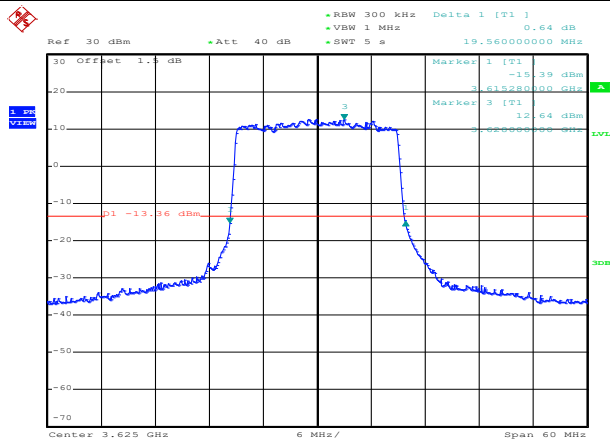

64QAM Middle channel