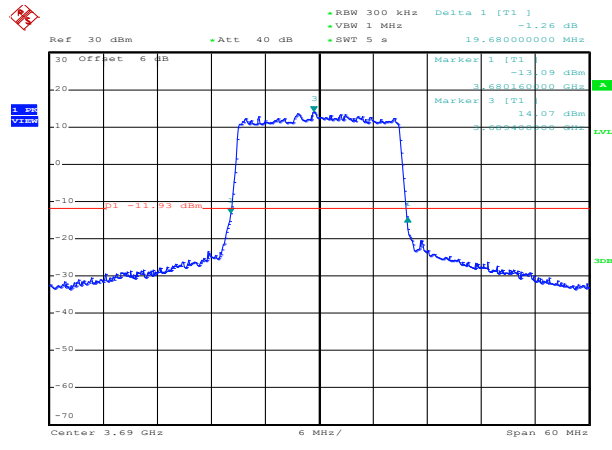

QPSK High channel

LTE TDD Band 48, Nominal Bandwidth: 20MHz, 26dB Bandwidth

16QAM Low channel

16QAM Middle channel

16QAM High channel

64QAM Low channel

64QAM Middle channel

64QAM High channel

QPSK Low channel

QPSK Middle channel

QPSK High channel

MIMO Ant 2:

QPSK Low channel

QPSK Middle channel

QPSK High channel

LTE TDD Band 48, Nominal Bandwidth: 10MHz, OBW