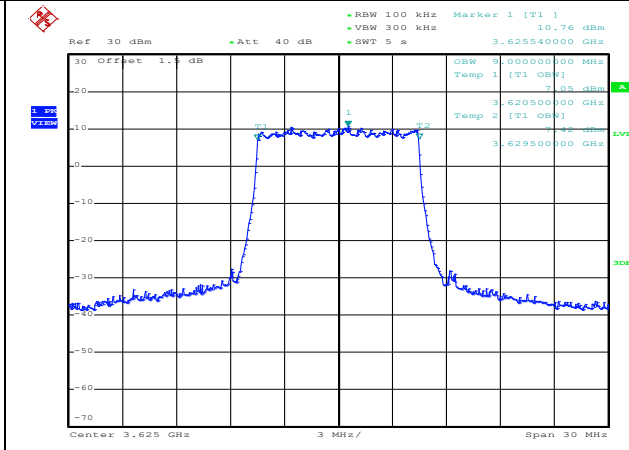

QPSK High channel

LTE TDD Band 48, Nominal Bandwidth: 15MHz, OBW

16QAM Low channel

16QAM Middle channel

16QAM High channel

64QAM Low channel

64QAM Middle channel

64QAM High channel