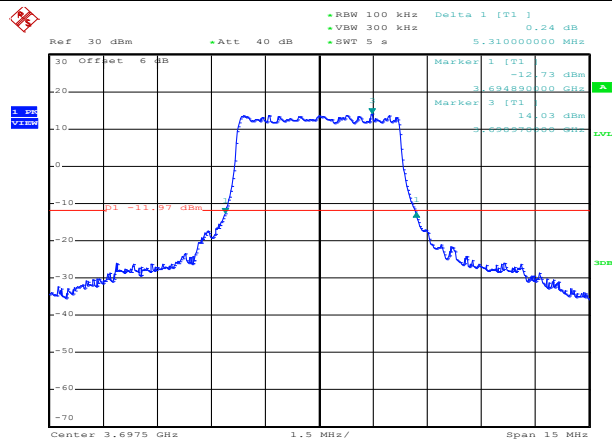

QPSK High channel

LTE TDD Band 48, Nominal Bandwidth: 20MHz, OBW

16QAM Low channel

16QAM Middle channel

16QAM High channel

64QAM Low channel

64QAM Middle channel

64QAM High channel

QPSK Low channel

QPSK Middle channel

QPSK High channel

LTE TDD Band 48, Nominal Bandwidth: 5MHz, 26dB Bandwidth

16QAM Low channel

16QAM Middle channel

16QAM High channel

64QAM Low channel

64QAM Middle channel

64QAM High channel

QPSK Low channel

QPSK Middle channel

QPSK High channel

LTE TDD Band 48, Nominal Bandwidth: 10MHz, 26dB Bandwidth

16QAM Low channel

16QAM Middle channel

16QAM High channel

64QAM Low channel

64QAM Middle channel

64QAM High channel

QPSK Low channel

QPSK Middle channel

QPSK High channel

LTE TDD Band 48, Nominal Bandwidth: 15MHz, 26dB Bandwidth