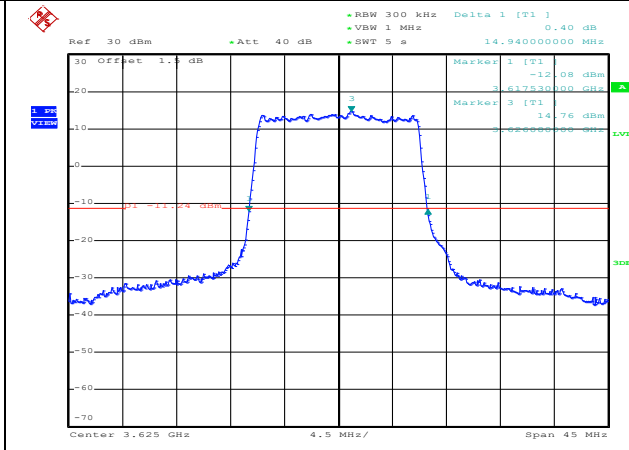

QPSK High channel

LTE TDD Band 48, Nominal Bandwidth: 15MHz, 26dB Bandwidth

16QAM Low channel

16QAM Middle channel

16QAM High channel

64QAM Low channel

64QAM Middle channel

64QAM High channel

QPSK Low channel

QPSK Middle channel

QPSK High channel

LTE TDD Band 48, Nominal Bandwidth: 20MHz, 26dB Bandwidth

16QAM Low channel

16QAM Middle channel

16QAM High channel

64QAM Low channel