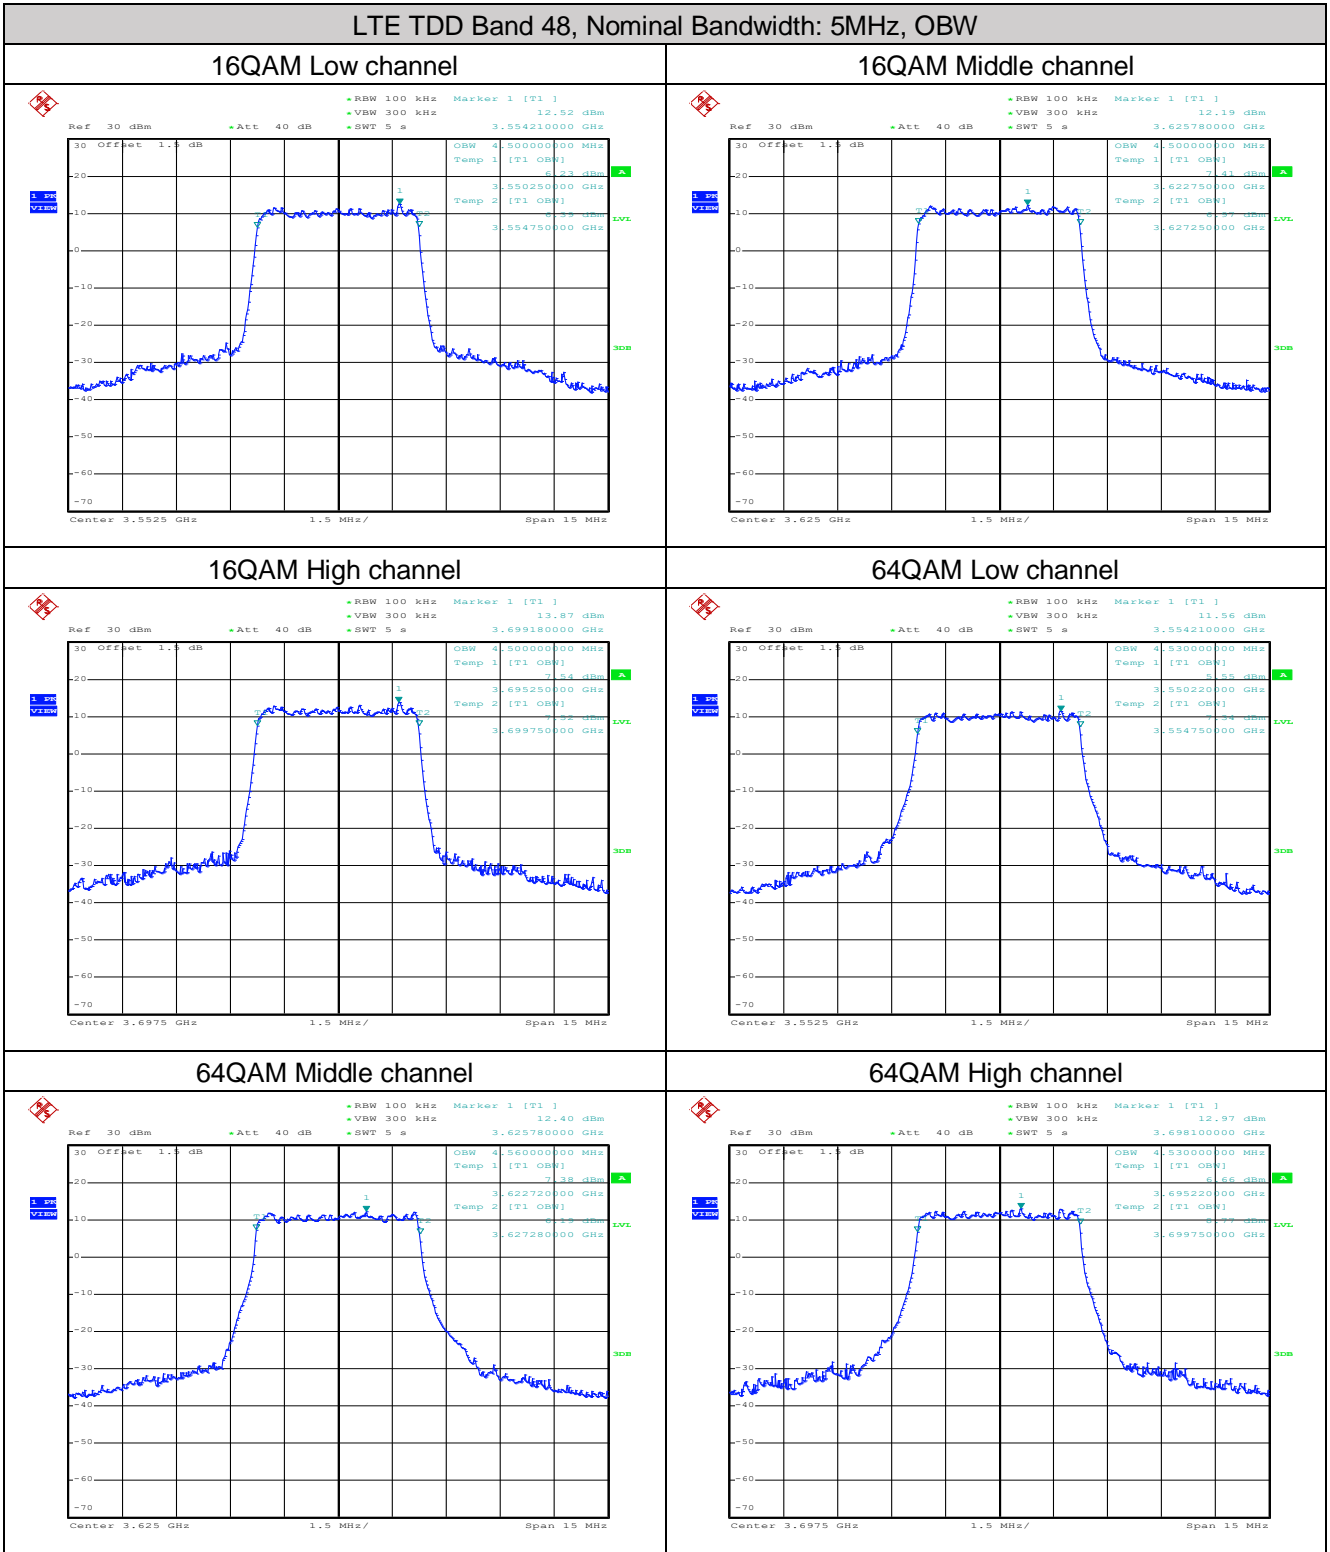

QPSK High channel

LTE TDD Band 48, Nominal Bandwidth: 20MHz, 26dB Bandwidth

16QAM Low channel

16QAM Middle channel

16QAM High channel

64QAM Low channel

64QAM Middle channel

64QAM High channel

QPSK Low channel

QPSK Middle channel

QPSK High channel

MIMO Ant 2:

QPSK Low channel

QPSK Middle channel

QPSK High channel

LTE TDD Band 48, Nominal Bandwidth: 10MHz, OBW

QPSK High channel

LTE TDD Band 48, Nominal Bandwidth: 15MHz, OBW

16QAM Low channel

16QAM Middle channel

16QAM High channel

64QAM Low channel

64QAM Middle channel

64QAM High channel