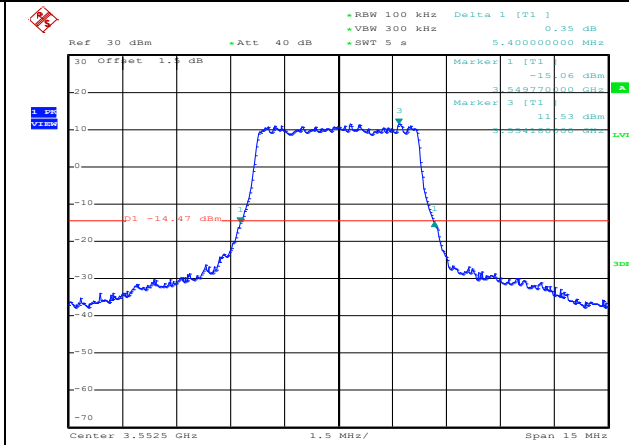

QPSK Low channel

QPSK Middle channel

QPSK High channel

LTE TDD Band 48, Nominal Bandwidth: 20MHz, OBW

16QAM Low channel

16QAM Middle channel

16QAM High channel

64QAM Low channel

64QAM Middle channel

64QAM High channel

QPSK Low channel

QPSK Middle channel

QPSK High channel

LTE TDD Band 48, Nominal Bandwidth: 5MHz, 26dB Bandwidth

16QAM Low channel

16QAM Middle channel

16QAM High channel

64QAM Low channel

64QAM Middle channel

64QAM High channel

QPSK Low channel

QPSK Middle channel

QPSK High channel

LTE TDD Band 48, Nominal Bandwidth: 10MHz, 26dB Bandwidth