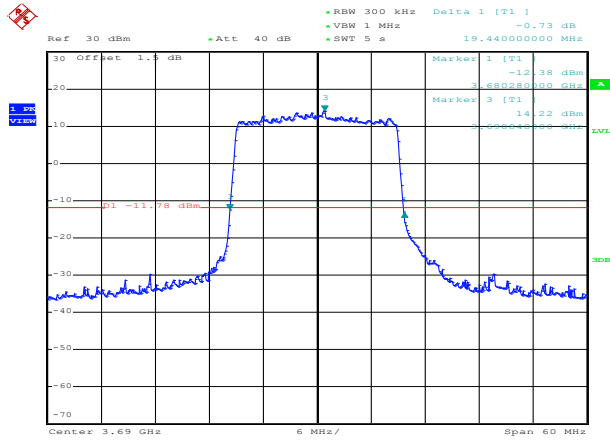

QPSK High channel

LTE TDD Band 48, Nominal Bandwidth: 15MHz, 26dB Bandwidth

16QAM Low channel

16QAM Middle channel

16QAM High channel

64QAM Low channel

64QAM Middle channel

64QAM High channel

QPSK Low channel

QPSK Middle channel

QPSK High channel

LTE TDD Band 48, Nominal Bandwidth: 20MHz, 26dB Bandwidth

16QAM Low channel

16QAM Middle channel

16QAM High channel

64QAM Low channel