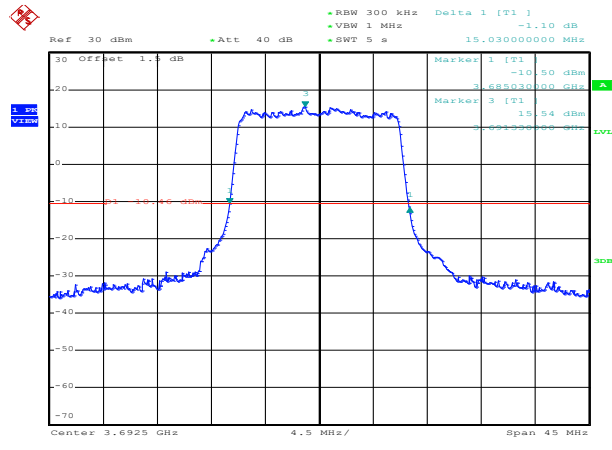

QPSK High channel

LTE TDD Band 48, Nominal Bandwidth: 15MHz, 26dB Bandwidth

16QAM Low channel

16QAM Middle channel

16QAM High channel

64QAM Low channel

64QAM Middle channel

64QAM High channel

QPSK Low channel

QPSK Middle channel

QPSK High channel

LTE TDD Band 48, Nominal Bandwidth: 20MHz, 26dB Bandwidth

16QAM Low channel

16QAM Middle channel

16QAM High channel

64QAM Low channel