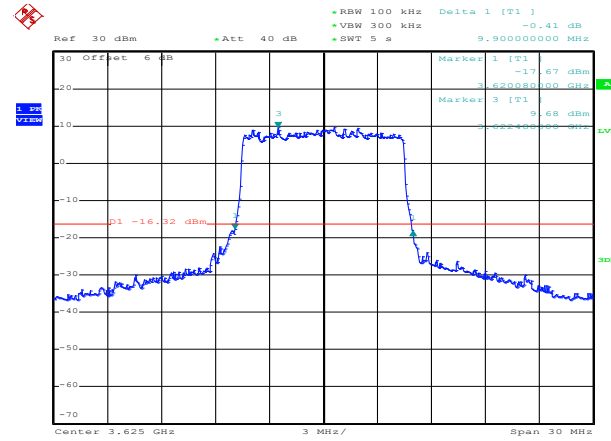

QPSK High channel

LTE TDD Band 48, Nominal Bandwidth: 20MHz, OBW

16QAM Low channel

16QAM Middle channel

16QAM High channel

64QAM Low channel

64QAM Middle channel

64QAM High channel

QPSK Low channel

QPSK Middle channel

QPSK High channel

LTE TDD Band 48, Nominal Bandwidth: 5MHz, 26dB Bandwidth

16QAM Low channel

16QAM Middle channel

16QAM High channel

64QAM Low channel

64QAM Middle channel

64QAM High channel

QPSK Low channel

QPSK Middle channel

QPSK High channel

LTE TDD Band 48, Nominal Bandwidth: 10MHz, 26dB Bandwidth

16QAM Low channel

16QAM Middle channel

16QAM High channel

64QAM Low channel

64QAM Middle channel

64QAM High channel

QPSK Low channel

QPSK Middle channel

QPSK High channel

LTE TDD Band 48, Nominal Bandwidth: 15MHz, 26dB Bandwidth