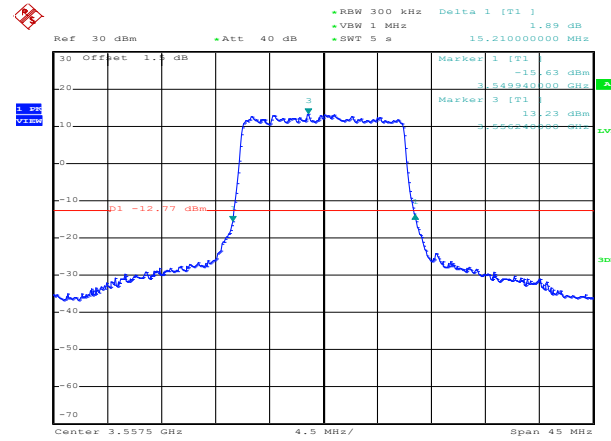

QPSK High channel

LTE TDD Band 48, Nominal Bandwidth: 15MHz, 26dB Bandwidth

16QAM Low channel

16QAM Middle channel

16QAM High channel

64QAM Low channel

64QAM Middle channel

64QAM High channel

QPSK Low channel

QPSK Middle channel

QPSK High channel

LTE TDD Band 48, Nominal Bandwidth: 20MHz, 26dB Bandwidth

16QAM Low channel

16QAM Middle channel

16QAM High channel

64QAM Low channel