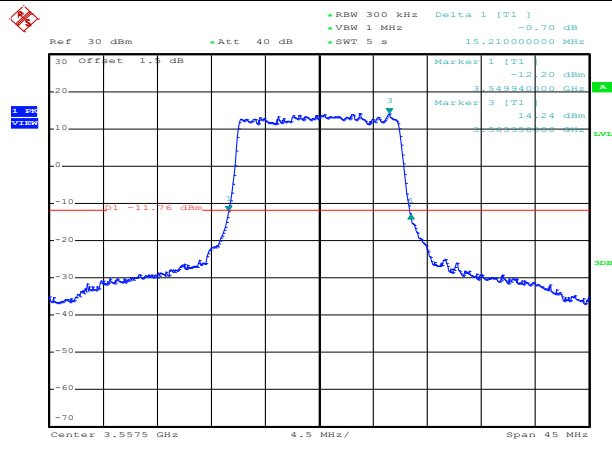

QPSK High channel

LTE TDD Band 48, Nominal Bandwidth: 15MHz, 26dB Bandwidth

16QAM Low channel

16QAM Middle channel

16QAM High channel

64QAM Low channel

64QAM Middle channel

64QAM High channel

QPSK Low channel

QPSK Middle channel

QPSK High channel

LTE TDD Band 48, Nominal Bandwidth: 20MHz, 26dB Bandwidth

16QAM Low channel

16QAM Middle channel

16QAM High channel

64QAM Low channel