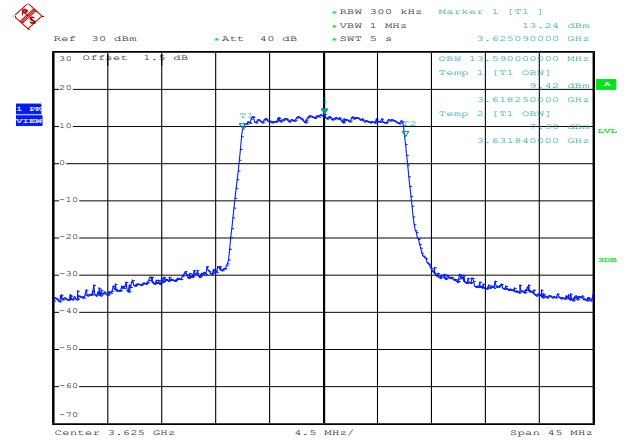

QPSK High channel

LTE TDD Band 48, Nominal Bandwidth: 15MHz, OBW

16QAM Low channel

16QAM Middle channel

16QAM High channel

64QAM Low channel

64QAM Middle channel

64QAM High channel

QPSK Low channel

QPSK Middle channel

QPSK High channel

LTE TDD Band 48, Nominal Bandwidth: 20MHz, OBW

16QAM Low channel

16QAM Middle channel

16QAM High channel

64QAM Low channel