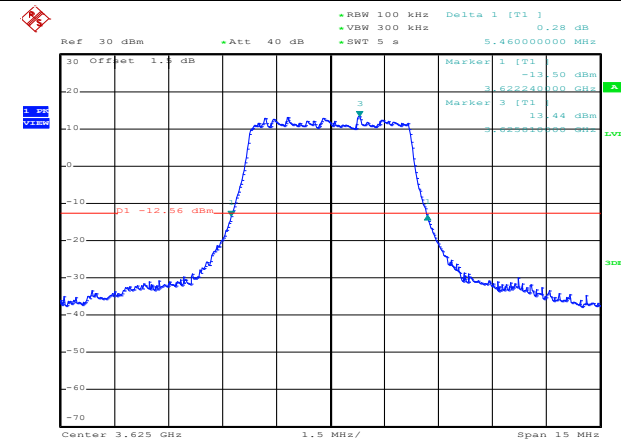

64QAM Middle channel

64QAM High channel

QPSK Low channel

QPSK Middle channel

QPSK High channel

LTE TDD Band 48, Nominal Bandwidth: 5MHz, 26dB Bandwidth

16QAM Low channel

16QAM Middle channel

16QAM High channel

64QAM Low channel

64QAM Middle channel

64QAM High channel

QPSK Low channel

QPSK Middle channel

QPSK High channel

LTE TDD Band 48, Nominal Bandwidth: 10MHz, 26dB Bandwidth