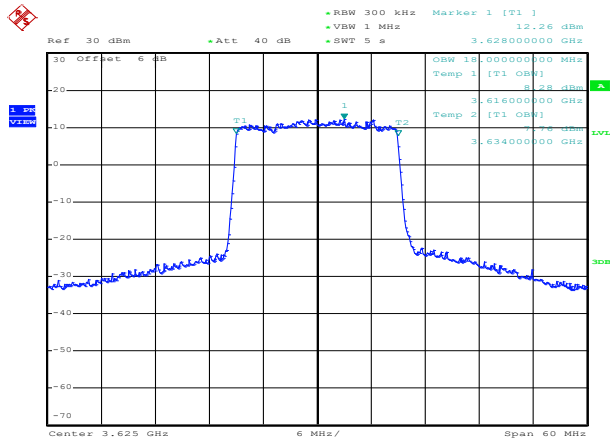

QPSK High channel

LTE TDD Band 48, Nominal Bandwidth: 20MHz, OBW

16QAM Low channel

16QAM Middle channel

16QAM High channel

64QAM Low channel

64QAM Middle channel

64QAM High channel

QPSK Low channel

QPSK Middle channel

QPSK High channel

LTE TDD Band 48, Nominal Bandwidth: 5MHz, 26dB Bandwidth

16QAM Low channel

16QAM Middle channel

16QAM High channel

64QAM Low channel

64QAM Middle channel

64QAM High channel

QPSK Low channel

QPSK Middle channel

QPSK High channel

LTE TDD Band 48, Nominal Bandwidth: 10MHz, 26dB Bandwidth

16QAM Low channel

16QAM Middle channel