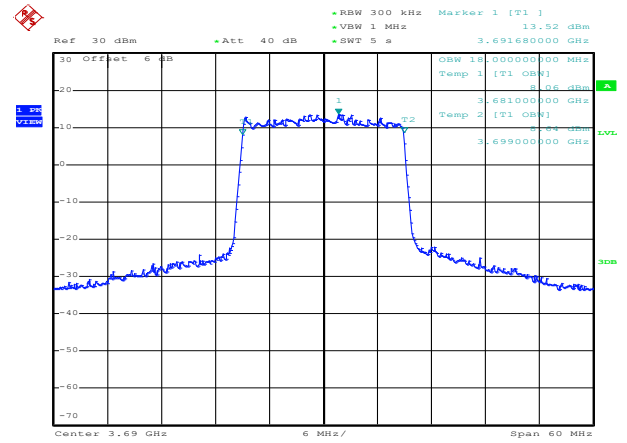

QPSK High channel

LTE TDD Band 48, Nominal Bandwidth: 20MHz, OBW

16QAM Low channel

16QAM Middle channel

16QAM High channel

64QAM Low channel

64QAM Middle channel

64QAM High channel

QPSK Low channel

QPSK Middle channel

QPSK High channel

LTE TDD Band 48, Nominal Bandwidth: 5MHz, 26dB Bandwidth

16QAM Low channel

16QAM Middle channel

16QAM High channel

64QAM Low channel

64QAM Middle channel

64QAM High channel

QPSK Low channel

QPSK Middle channel

QPSK High channel

LTE TDD Band 48, Nominal Bandwidth: 10MHz, 26dB Bandwidth

16QAM Low channel

16QAM Middle channel