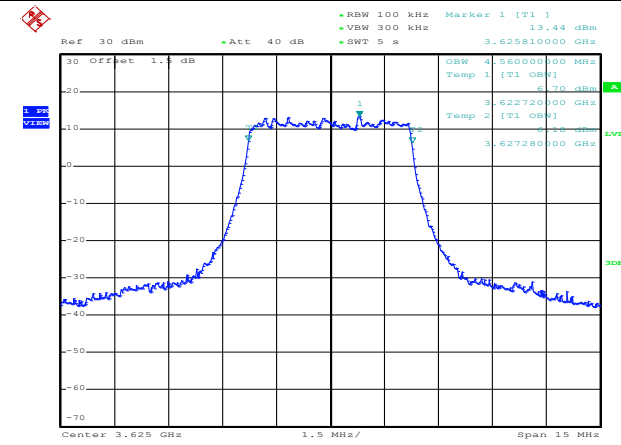

QPSK High channel

LTE TDD Band 48, Nominal Bandwidth: 20MHz, 26dB Bandwidth

16QAM Low channel

16QAM Middle channel

16QAM High channel

64QAM Low channel

64QAM Middle channel

64QAM High channel

QPSK Low channel

QPSK Middle channel

QPSK High channel

MIMO Ant 2:

QPSK Low channel

QPSK Middle channel

QPSK High channel

LTE TDD Band 48, Nominal Bandwidth: 10MHz, OBW