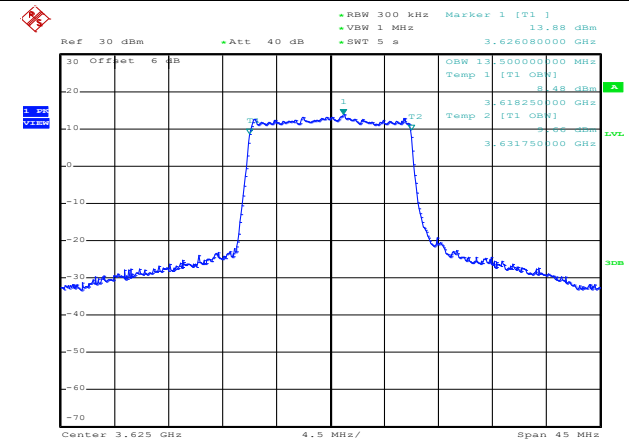

16QAM High channel

64QAM Low channel

64QAM Middle channel

64QAM High channel

QPSK Low channel

QPSK Middle channel

QPSK High channel

LTE TDD Band 48, Nominal Bandwidth: 15MHz, OBW

16QAM Low channel

16QAM Middle channel

16QAM High channel

64QAM Low channel

64QAM Middle channel

64QAM High channel

QPSK Low channel

QPSK Middle channel

QPSK High channel

LTE TDD Band 48, Nominal Bandwidth: 20MHz, OBW

16QAM Low channel

16QAM Middle channel

16QAM High channel

64QAM Low channel

64QAM Middle channel

64QAM High channel

QPSK Low channel

QPSK Middle channel

QPSK High channel

LTE TDD Band 48, Nominal Bandwidth: 5MHz, 26dB Bandwidth

16QAM Low channel

16QAM Middle channel

16QAM High channel

64QAM Low channel