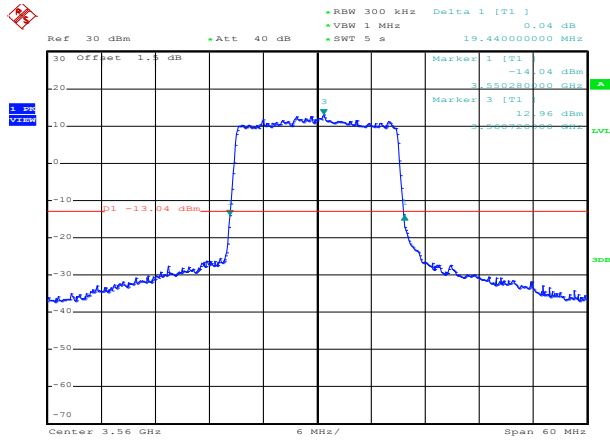

QPSK High channel

LTE TDD Band 48, Nominal Bandwidth: 15MHz, 26dB Bandwidth

16QAM Low channel

16QAM Middle channel

16QAM High channel

64QAM Low channel

64QAM Middle channel

64QAM High channel

QPSK Low channel

QPSK Middle channel

QPSK High channel

LTE TDD Band 48, Nominal Bandwidth: 20MHz, 26dB Bandwidth

16QAM Low channel

16QAM Middle channel

16QAM High channel

64QAM Low channel