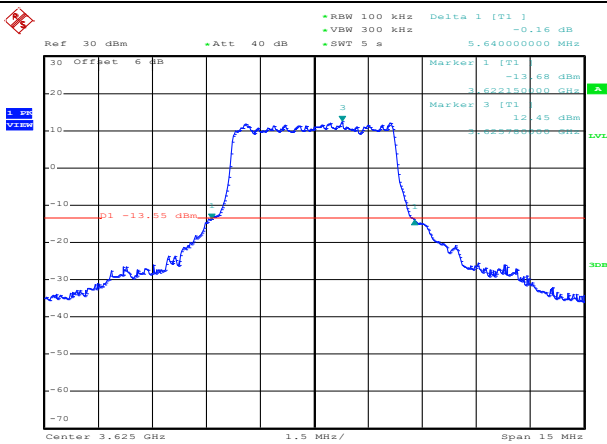

QPSK High channel

LTE TDD Band 48, Nominal Bandwidth: 20MHz, OBW

16QAM Low channel

16QAM Middle channel

16QAM High channel

64QAM Low channel

64QAM Middle channel

64QAM High channel

QPSK Low channel

QPSK Middle channel

QPSK High channel

LTE TDD Band 48, Nominal Bandwidth: 5MHz, 26dB Bandwidth

16QAM Low channel

16QAM Middle channel

16QAM High channel

64QAM Low channel

64QAM Middle channel

64QAM High channel

QPSK Low channel

QPSK Middle channel

QPSK High channel

LTE TDD Band 48, Nominal Bandwidth: 10MHz, 26dB Bandwidth

16QAM Low channel

16QAM Middle channel

16QAM High channel

64QAM Low channel

64QAM Middle channel

64QAM High channel

QPSK Low channel

QPSK Middle channel

QPSK High channel

LTE TDD Band 48, Nominal Bandwidth: 15MHz, 26dB Bandwidth