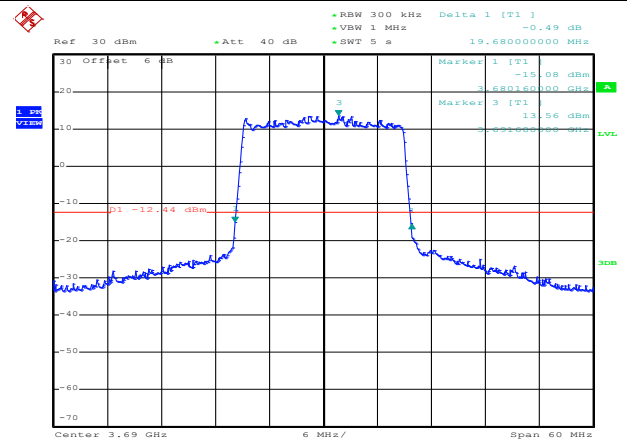

QPSK High channel

LTE TDD Band 48, Nominal Bandwidth: 20MHz, 26dB Bandwidth

16QAM Low channel

16QAM Middle channel

16QAM High channel

64QAM Low channel

64QAM Middle channel

64QAM High channel

QPSK Low channel

QPSK Middle channel

QPSK High channel

MIMO Ant 2:

QPSK Low channel

QPSK Middle channel

QPSK High channel

LTE TDD Band 48, Nominal Bandwidth: 10MHz, OBW