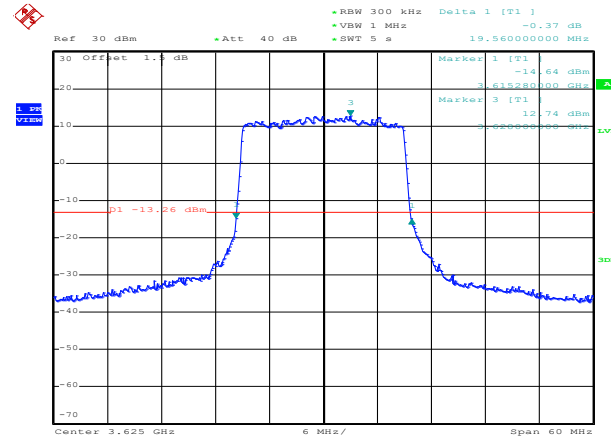

QPSK High channel

LTE TDD Band 48, Nominal Bandwidth: 15MHz, 26dB Bandwidth

16QAM Low channel

16QAM Middle channel

16QAM High channel

64QAM Low channel

64QAM Middle channel

64QAM High channel

QPSK Low channel

QPSK Middle channel

QPSK High channel

LTE TDD Band 48, Nominal Bandwidth: 20MHz, 26dB Bandwidth

16QAM Low channel

16QAM Middle channel

16QAM High channel

64QAM Low channel