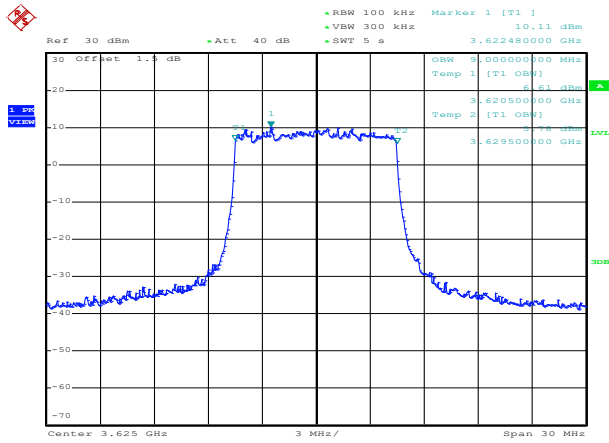

QPSK Low channel

QPSK Middle channel

QPSK High channel

MIMO Ant 2:

QPSK Low channel

QPSK Middle channel

QPSK High channel

LTE TDD Band 48, Nominal Bandwidth: 10MHz, OBW

16QAM Low channel

16QAM Middle channel

16QAM High channel

64QAM Low channel

64QAM Middle channel

64QAM High channel

QPSK Low channel

QPSK Middle channel

QPSK High channel

LTE TDD Band 48, Nominal Bandwidth: 15MHz, OBW

16QAM Low channel

16QAM Middle channel

16QAM High channel

64QAM Low channel

64QAM Middle channel

64QAM High channel