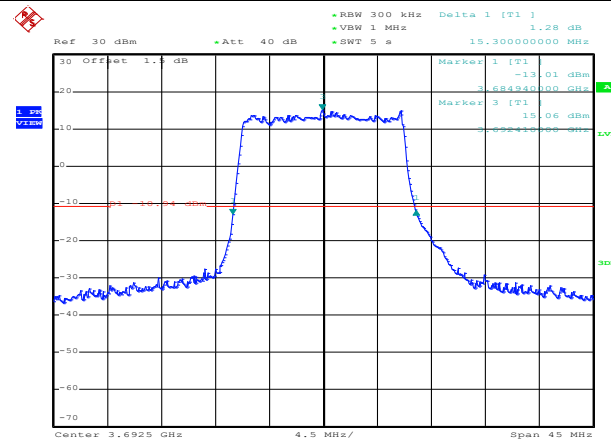

QPSK High channel

LTE TDD Band 48, Nominal Bandwidth: 15MHz, 26dB Bandwidth

16QAM Low channel

16QAM Middle channel

16QAM High channel

64QAM Low channel

64QAM Middle channel

64QAM High channel

QPSK Low channel

QPSK Middle channel

QPSK High channel

LTE TDD Band 48, Nominal Bandwidth: 20MHz, 26dB Bandwidth

16QAM Low channel

16QAM Middle channel

16QAM High channel

64QAM Low channel