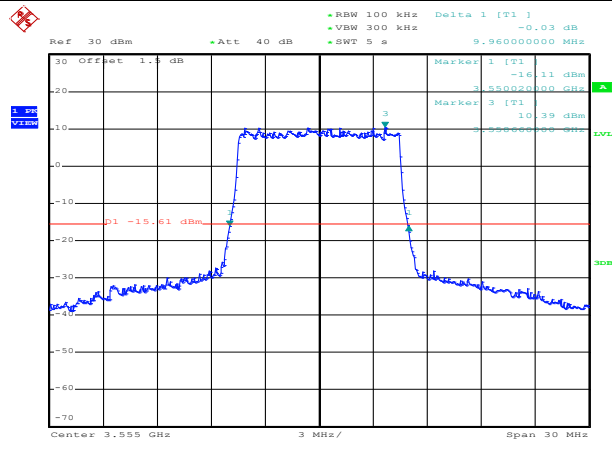

16QAM High channel

64QAM Low channel

64QAM Middle channel

64QAM High channel

QPSK Low channel

QPSK Middle channel

QPSK High channel

LTE TDD Band 48, Nominal Bandwidth: 10MHz, 26dB Bandwidth

16QAM Low channel

16QAM Middle channel

16QAM High channel

64QAM Low channel

64QAM Middle channel

64QAM High channel

QPSK Low channel

QPSK Middle channel

QPSK High channel

LTE TDD Band 48, Nominal Bandwidth: 15MHz, 26dB Bandwidth

16QAM Low channel

16QAM Middle channel

16QAM High channel

64QAM Low channel

64QAM Middle channel

64QAM High channel