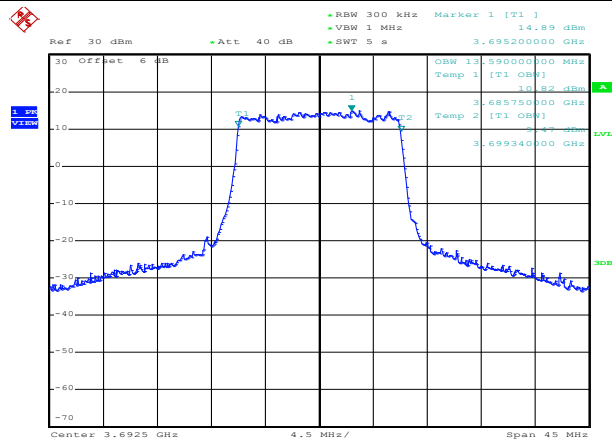

16QAM High channel

64QAM Low channel

64QAM Middle channel

64QAM High channel

QPSK Low channel

QPSK Middle channel

QPSK High channel

LTE TDD Band 48, Nominal Bandwidth: 15MHz, OBW

16QAM Low channel

16QAM Middle channel

16QAM High channel

64QAM Low channel

64QAM Middle channel

64QAM High channel

QPSK Low channel

QPSK Middle channel

QPSK High channel

LTE TDD Band 48, Nominal Bandwidth: 20MHz, OBW

16QAM Low channel

16QAM Middle channel

16QAM High channel

64QAM Low channel

64QAM Middle channel

64QAM High channel

QPSK Low channel

QPSK Middle channel

QPSK High channel

LTE TDD Band 48, Nominal Bandwidth: 5MHz, 26dB Bandwidth

16QAM Low channel

16QAM Middle channel

16QAM High channel

64QAM Low channel