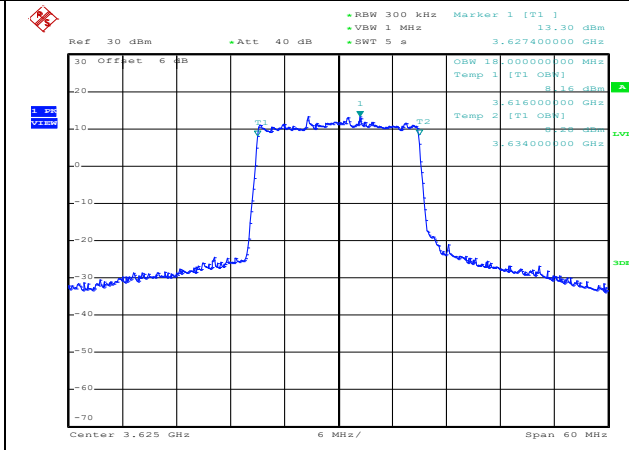

QPSK High channel

LTE TDD Band 48, Nominal Bandwidth: 20MHz, OBW

16QAM Low channel

16QAM Middle channel

16QAM High channel

64QAM Low channel

64QAM Middle channel

64QAM High channel

QPSK Low channel

QPSK Middle channel

QPSK High channel

LTE TDD Band 48, Nominal Bandwidth: 5MHz, 26dB Bandwidth

16QAM Low channel

16QAM Middle channel

16QAM High channel

64QAM Low channel

64QAM Middle channel

64QAM High channel

QPSK Low channel

QPSK Middle channel

QPSK High channel

LTE TDD Band 48, Nominal Bandwidth: 10MHz, 26dB Bandwidth

16QAM Low channel

16QAM Middle channel