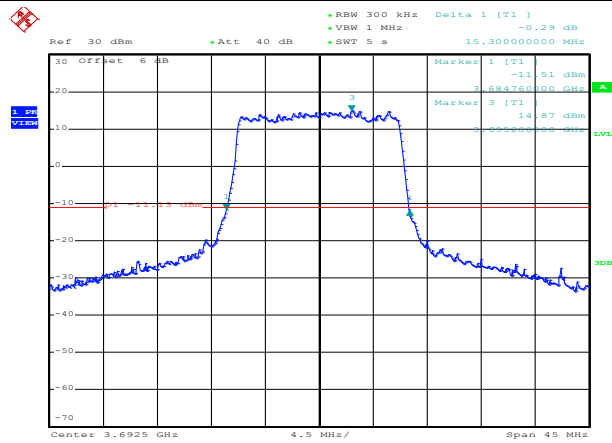

16QAM High channel

64QAM Low channel

64QAM Middle channel

64QAM High channel

QPSK Low channel

QPSK Middle channel

QPSK High channel

LTE TDD Band 48, Nominal Bandwidth: 15MHz, 26dB Bandwidth

16QAM Low channel

16QAM Middle channel

16QAM High channel

64QAM Low channel

64QAM Middle channel

64QAM High channel

QPSK Low channel

QPSK Middle channel

QPSK High channel

LTE TDD Band 48, Nominal Bandwidth: 20MHz, 26dB Bandwidth

16QAM Low channel

16QAM Middle channel

16QAM High channel

64QAM Low channel

64QAM Middle channel

64QAM High channel