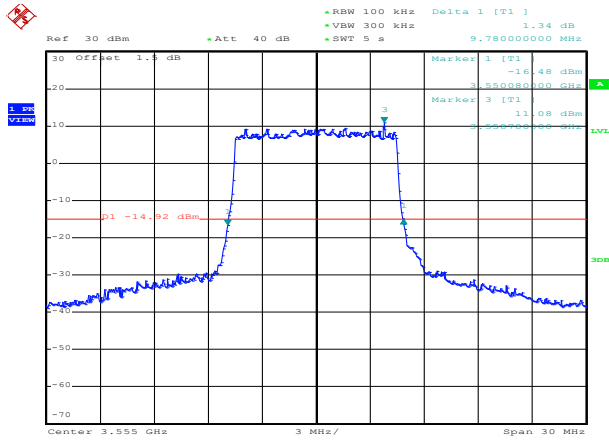

LTE TDD Band 48, Nominal Bandwidth: 10MHz, 26dB Bandwidth

16QAM Low channel