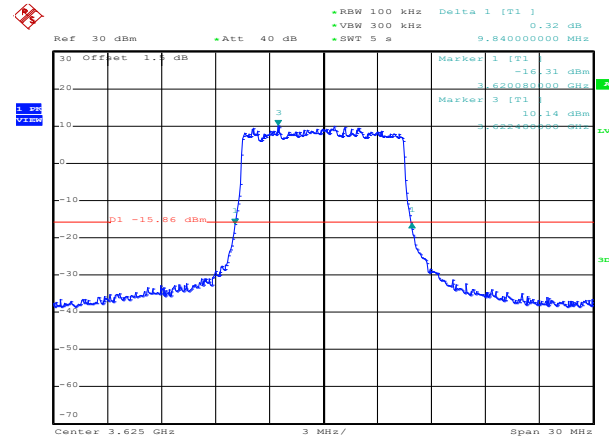

16QAM Middle channel