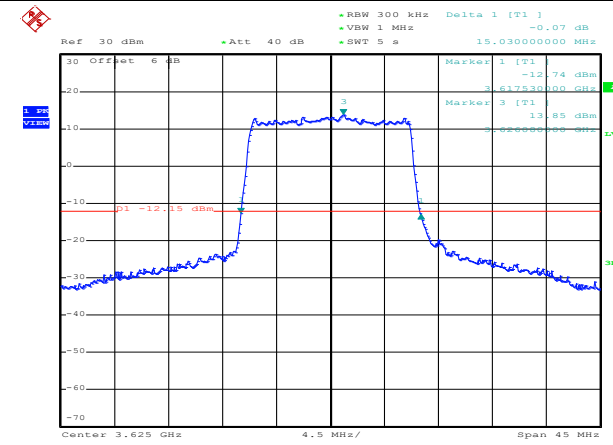

16QAM High channel

64QAM Low channel

64QAM Middle channel

64QAM High channel

QPSK Low channel

QPSK Middle channel

QPSK High channel

LTE TDD Band 48, Nominal Bandwidth: 15MHz, 26dB Bandwidth

16QAM Low channel

16QAM Middle channel

16QAM High channel

64QAM Low channel

64QAM Middle channel

64QAM High channel

QPSK Low channel

QPSK Middle channel

QPSK High channel

LTE TDD Band 48, Nominal Bandwidth: 20MHz, 26dB Bandwidth

16QAM Low channel

16QAM Middle channel

16QAM High channel

64QAM Low channel

64QAM Middle channel

64QAM High channel