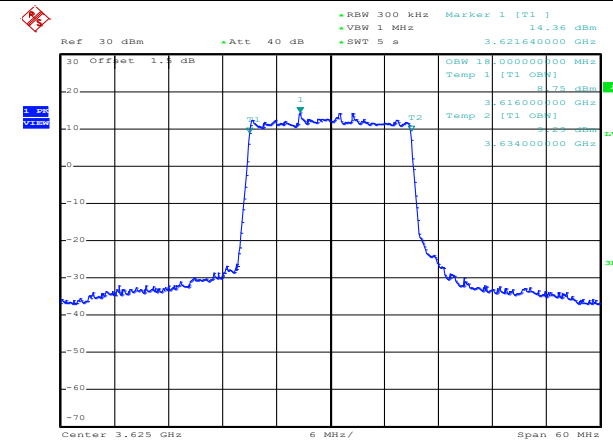

QPSK Low channel

QPSK Middle channel

QPSK High channel

LTE TDD Band 48, Nominal Bandwidth: 20MHz, OBW

16QAM Low channel

16QAM Middle channel

16QAM High channel

64QAM Low channel

64QAM Middle channel

64QAM High channel

QPSK Low channel

QPSK Middle channel

QPSK High channel

LTE TDD Band 48, Nominal Bandwidth: 5MHz, 26dB Bandwidth

16QAM Low channel

16QAM Middle channel

16QAM High channel

64QAM Low channel

64QAM Middle channel

64QAM High channel

QPSK Low channel

QPSK Middle channel

QPSK High channel

LTE TDD Band 48, Nominal Bandwidth: 10MHz, 26dB Bandwidth