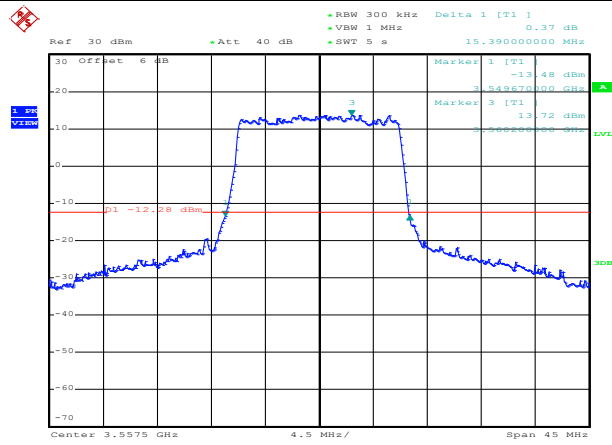

16QAM High channel

64QAM Low channel

64QAM Middle channel

64QAM High channel

QPSK Low channel

QPSK Middle channel

QPSK High channel

LTE TDD Band 48, Nominal Bandwidth: 15MHz, 26dB Bandwidth

16QAM Low channel

16QAM Middle channel

16QAM High channel

64QAM Low channel

64QAM Middle channel

64QAM High channel

QPSK Low channel

QPSK Middle channel

QPSK High channel

LTE TDD Band 48, Nominal Bandwidth: 20MHz, 26dB Bandwidth

16QAM Low channel

16QAM Middle channel

16QAM High channel

64QAM Low channel

64QAM Middle channel

64QAM High channel