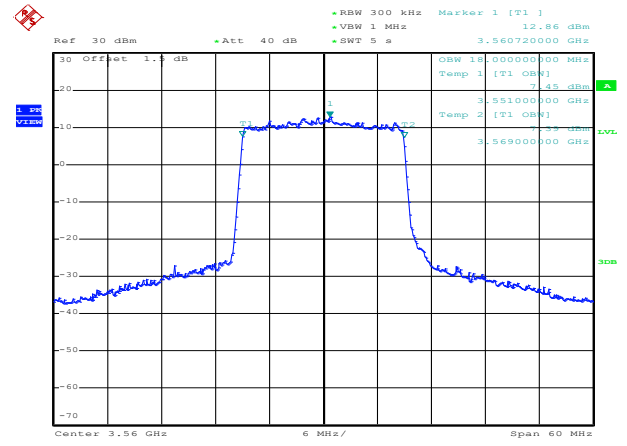

QPSK High channel

LTE TDD Band 48, Nominal Bandwidth: 15MHz, OBW

16QAM Low channel

16QAM Middle channel

16QAM High channel

64QAM Low channel

64QAM Middle channel

64QAM High channel

QPSK Low channel

QPSK Middle channel

QPSK High channel

LTE TDD Band 48, Nominal Bandwidth: 20MHz, OBW

16QAM Low channel

16QAM Middle channel

16QAM High channel

64QAM Low channel

64QAM Middle channel

64QAM High channel

QPSK Low channel

QPSK Middle channel

QPSK High channel

LTE TDD Band 48, Nominal Bandwidth: 5MHz, 26dB Bandwidth

16QAM Low channel

16QAM Middle channel