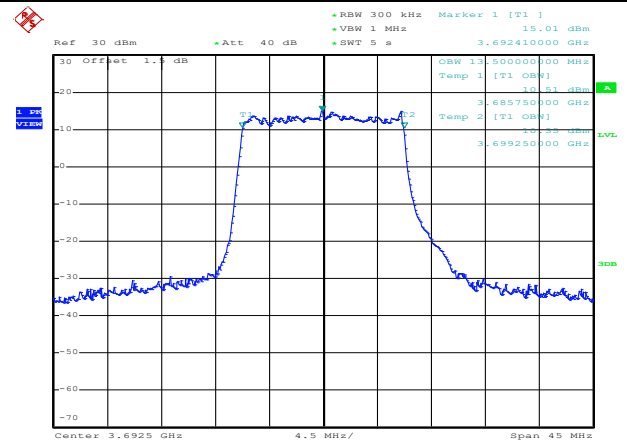

QPSK High channel

LTE TDD Band 48, Nominal Bandwidth: 15MHz, OBW

16QAM Low channel

16QAM Middle channel

16QAM High channel

64QAM Low channel

64QAM Middle channel

64QAM High channel

QPSK Low channel

QPSK Middle channel

QPSK High channel

LTE TDD Band 48, Nominal Bandwidth: 20MHz, OBW

16QAM Low channel

16QAM Middle channel

16QAM High channel

64QAM Low channel