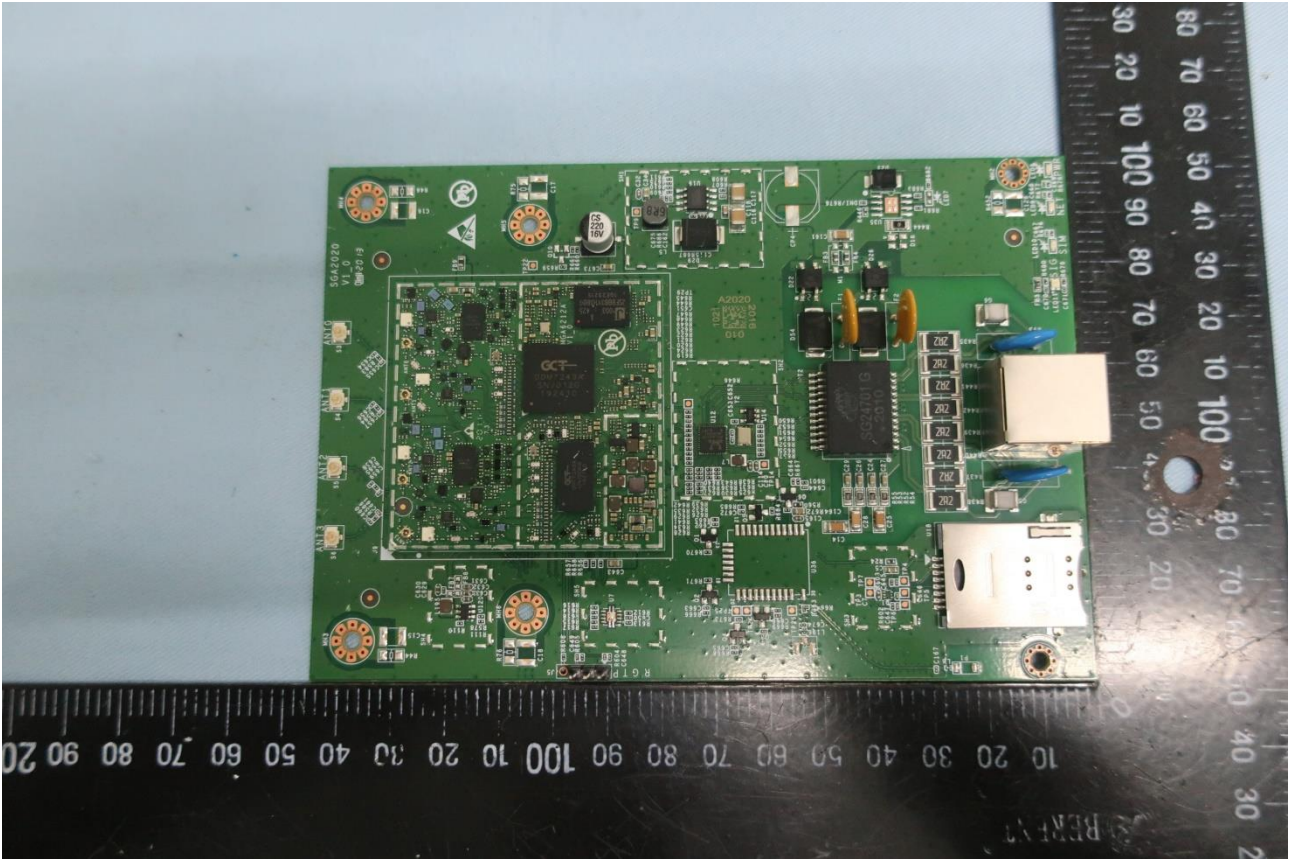

Brand Name: AirSpot1412 / Model Name: My-Pro-SW-B42H-43L-48-C12-CB