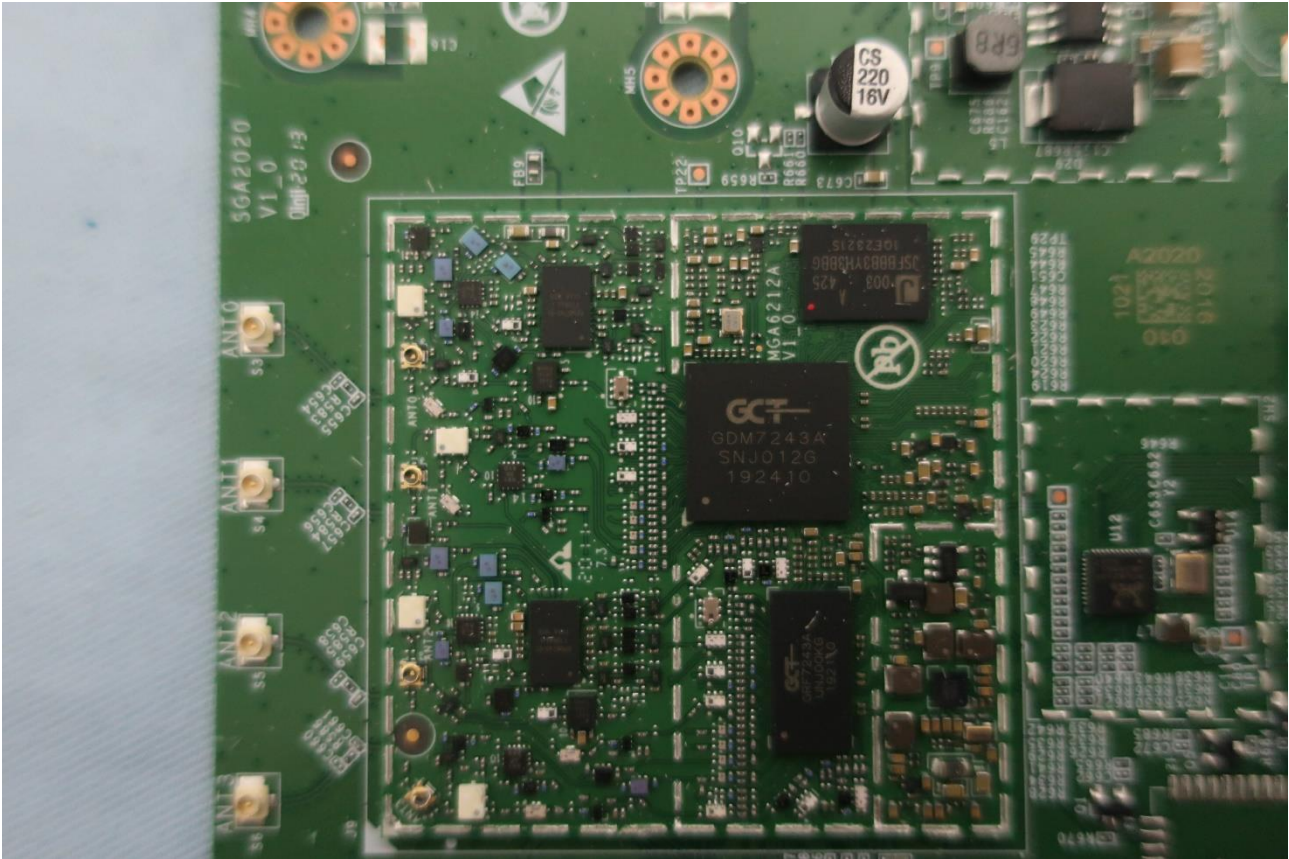

Brand Name: AirSpot1412 / Model Name: My-Pro-SW-B42H-43L-48-C12-CB

Brand Name: AirSpot1412 / Model Name: My-Pro-SW-B42H-43L-48-C12-CB

Brand Name: AirSpot1412 / Model Name: My-Pro-SW-B42H-43L-48-C12-CB

Note: The EUT supports for 1Tx4Rx

Brand Name: AirSpot1412 / Model Name: My-Pro-SW-B42H-43L-48-C12-CB

Brand Name: AirSpot1412 / Model Name: My-Pro-SW-B42H-43L-48-C12-CB

Brand Name: AirSpot1412 / Model Name: My-Pro-SW-B42H-43L-48-C12-CB

Brand Name: AirSpot1412 / Model Name: My-Pro-SW-B42H-43L-48-C12-CB