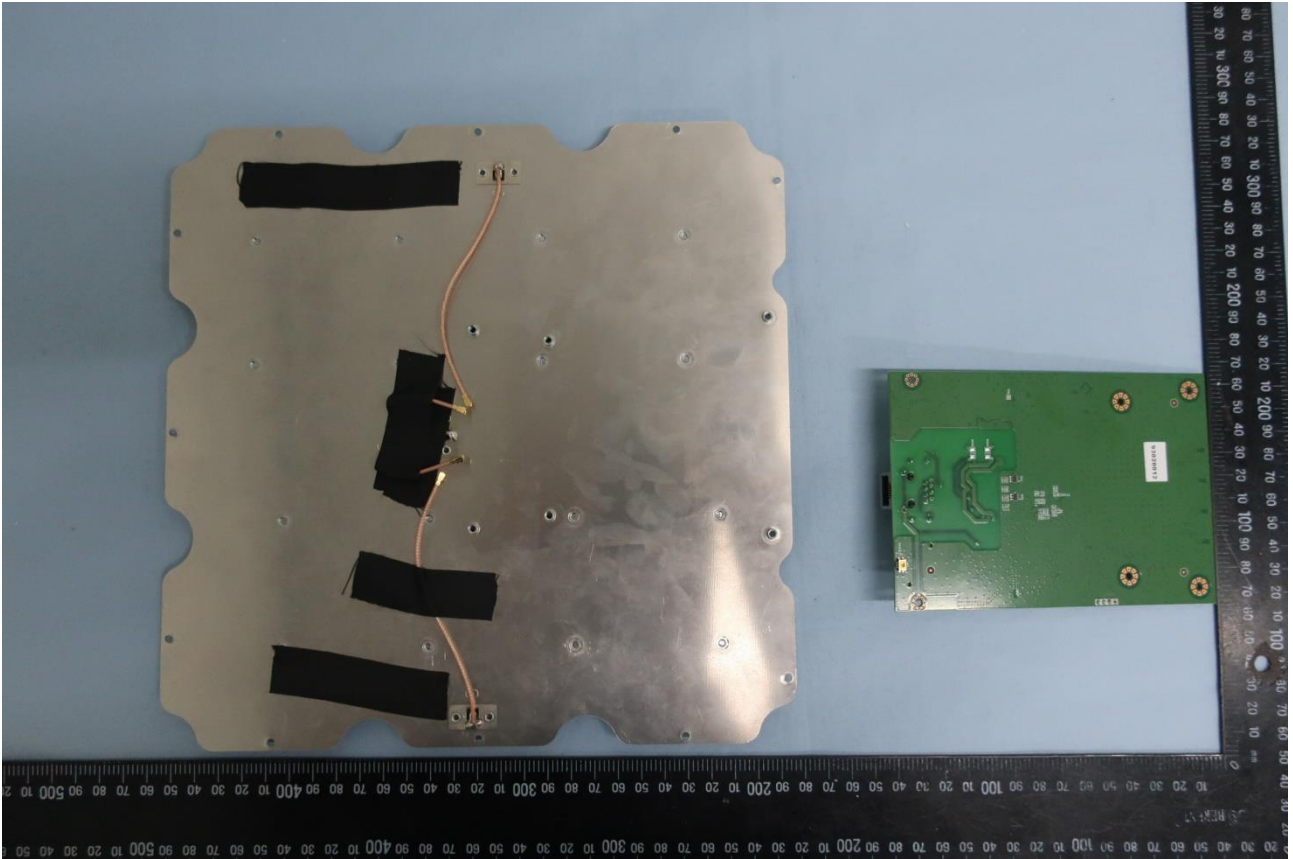

3. Internal Photograph of EUT

Brand Name: AirSpot1412 / Model Name: My-Pro-SW-B42H-43L-48-C12-CB

Brand Name: AirSpot1412 / Model Name: My-Pro-SW-B42H-43L-48-C12-CB

Brand Name: AirSpot1412 / Model Name: My-Pro-SW-B42H-43L-48-C12-CB

Brand Name: AirSpot1412 / Model Name: My-Pro-SW-B42H-43L-48-C12-CB

Brand Name: AirSpot1412 / Model Name: My-Pro-SW-B42H-43L-48-C12-CB

Brand Name: AirSpot1412 / Model Name: My-Pro-SW-B42H-43L-48-C12-CB

Note: The EUT supports for 1Tx4Rx

Brand Name: AirSpot1412 / Model Name: My-Pro-SW-B42H-43L-48-C12-CB

Brand Name: AirSpot1412 / Model Name: My-Pro-SW-B42H-43L-48-C12-CB

Brand Name: AirSpot1412 / Model Name: My-Pro-SW-B42H-43L-48-C12-CB

Brand Name: AirSpot1412 / Model Name: My-Pro-SW-B42H-43L-48-C12-CB