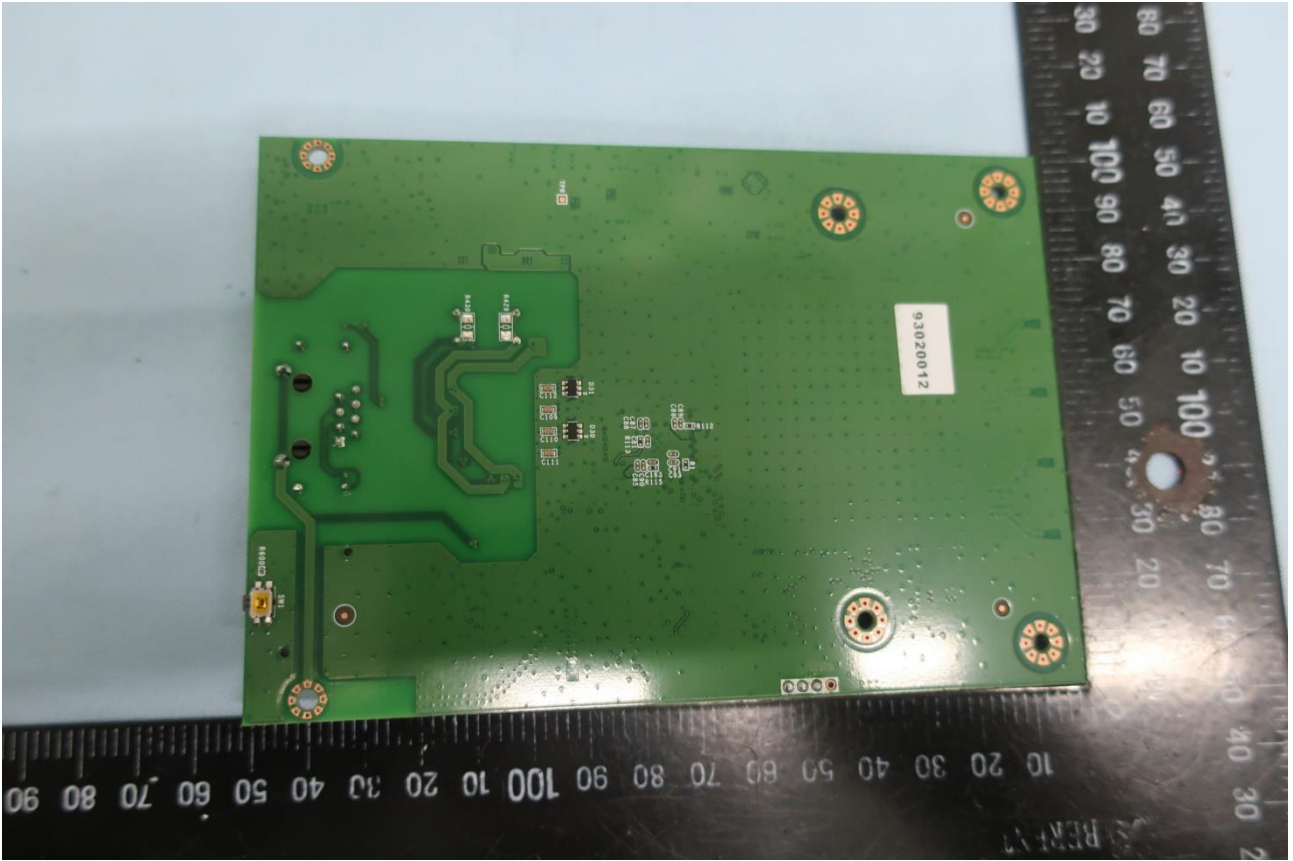

Brand Name: AirSpot1412 / Model Name: My-Pro-SW-B42H-43L-48-C12-CB