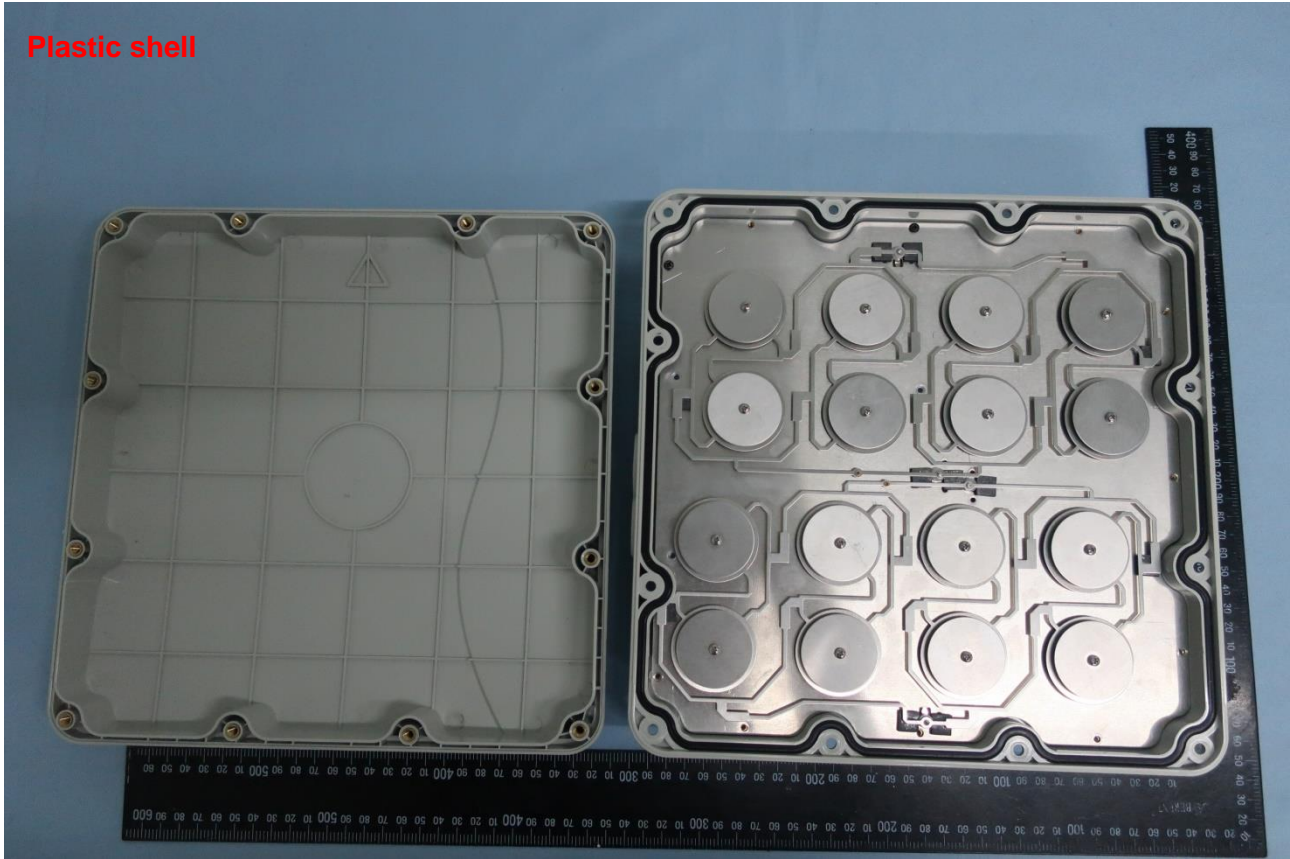

3. Internal Photograph of EUT

Brand Name: AirSpot1412 / Model Name: My-Pro-SW-B42H-43L-48-C12-CB

Brand Name: AirSpot1412 / Model Name: My-Pro-SW-B42H-43L-48-C12-CB

Brand Name: AirSpot1412 / Model Name: My-Pro-SW-B42H-43L-48-C12-CB

Brand Name: AirSpot1412 / Model Name: My-Pro-SW-B42H-43L-48-C12-CB

Brand Name: AirSpot1412 / Model Name: My-Pro-SW-B42H-43L-48-C12-CB

Brand Name: AirSpot1412 / Model Name: My-Pro-SW-B42H-43L-48-C12-CB

Note: The EUT supports for 1Tx4Rx