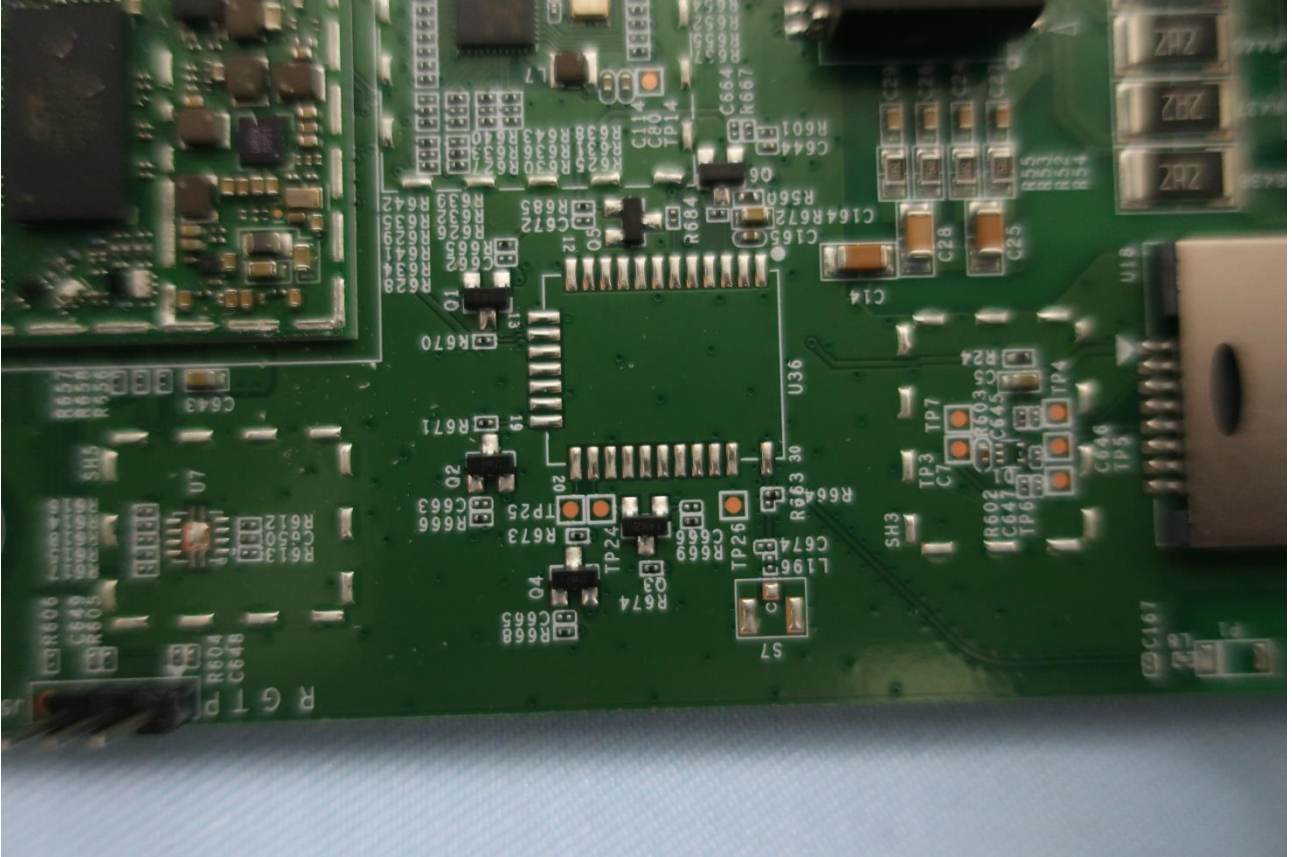

Brand Name: AirSpot1412 / Model Name: My-Pro-SW-B42H-43L-48-C12-CB

Brand Name: AirSpot1412 / Model Name: My-Pro-SW-B42H-43L-48-C12-CB

Brand Name: AirSpot1412 / Model Name: My-Pro-SW-B42H-43L-48-C12-CB

Brand Name: AirSpot1412 / Model Name: My-Pro-SW-B42H-43L-48-C12-CB