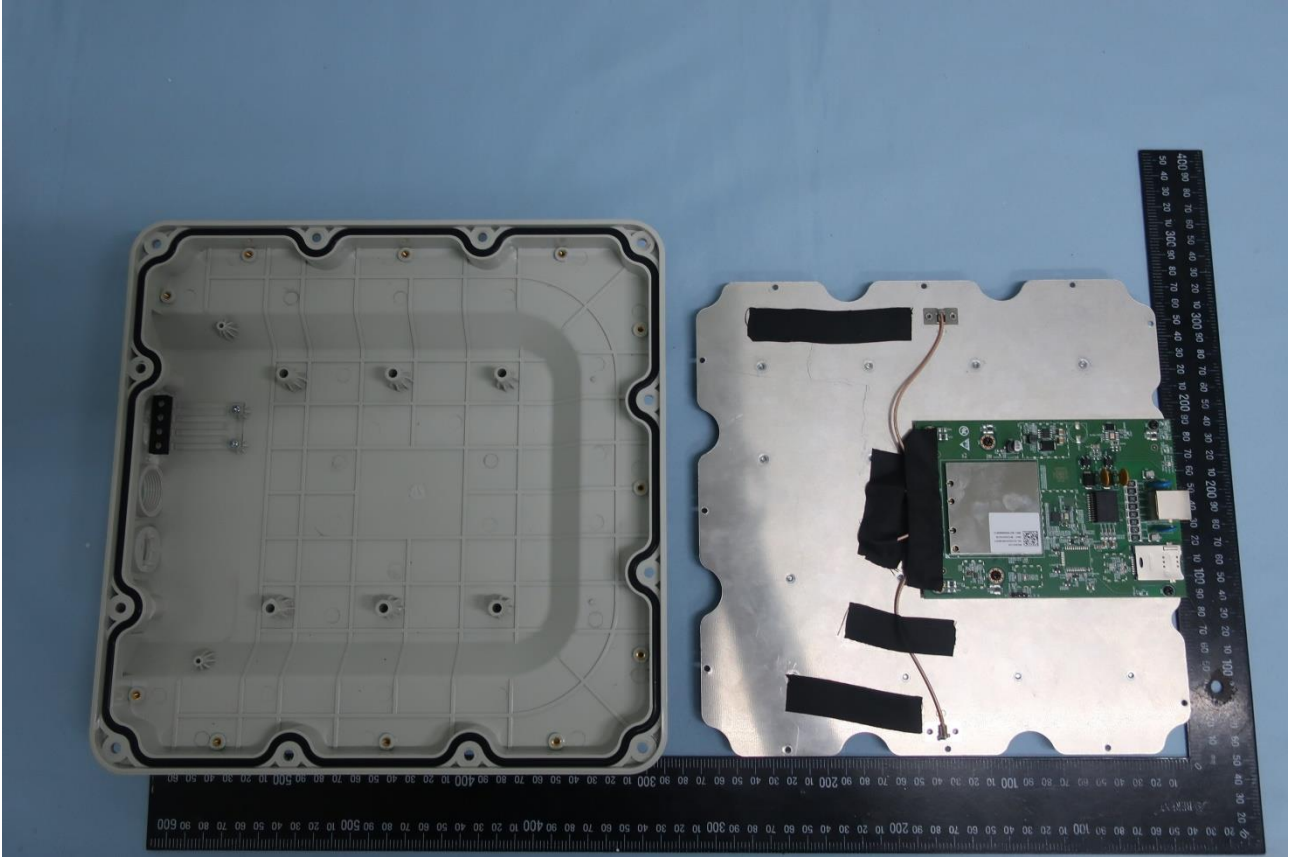

3. Internal Photograph of EUT

Brand Name: AirSpot1412 / Model Name: My-Pro-SW-B42H-43L-48-C12-CB

Brand Name: AirSpot1412 / Model Name: My-Pro-SW-B42H-43L-48-C12-CB

Brand Name: AirSpot1412 / Model Name: My-Pro-SW-B42H-43L-48-C12-CB

Brand Name: AirSpot1412 / Model Name: My-Pro-SW-B42H-43L-48-C12-CB

Brand Name: AirSpot1412 / Model Name: My-Pro-SW-B42H-43L-48-C12-CB

Brand Name: AirSpot1412 / Model Name: My-Pro-SW-B42H-43L-48-C12-CB

Note: The EUT supports for 1Tx4Rx