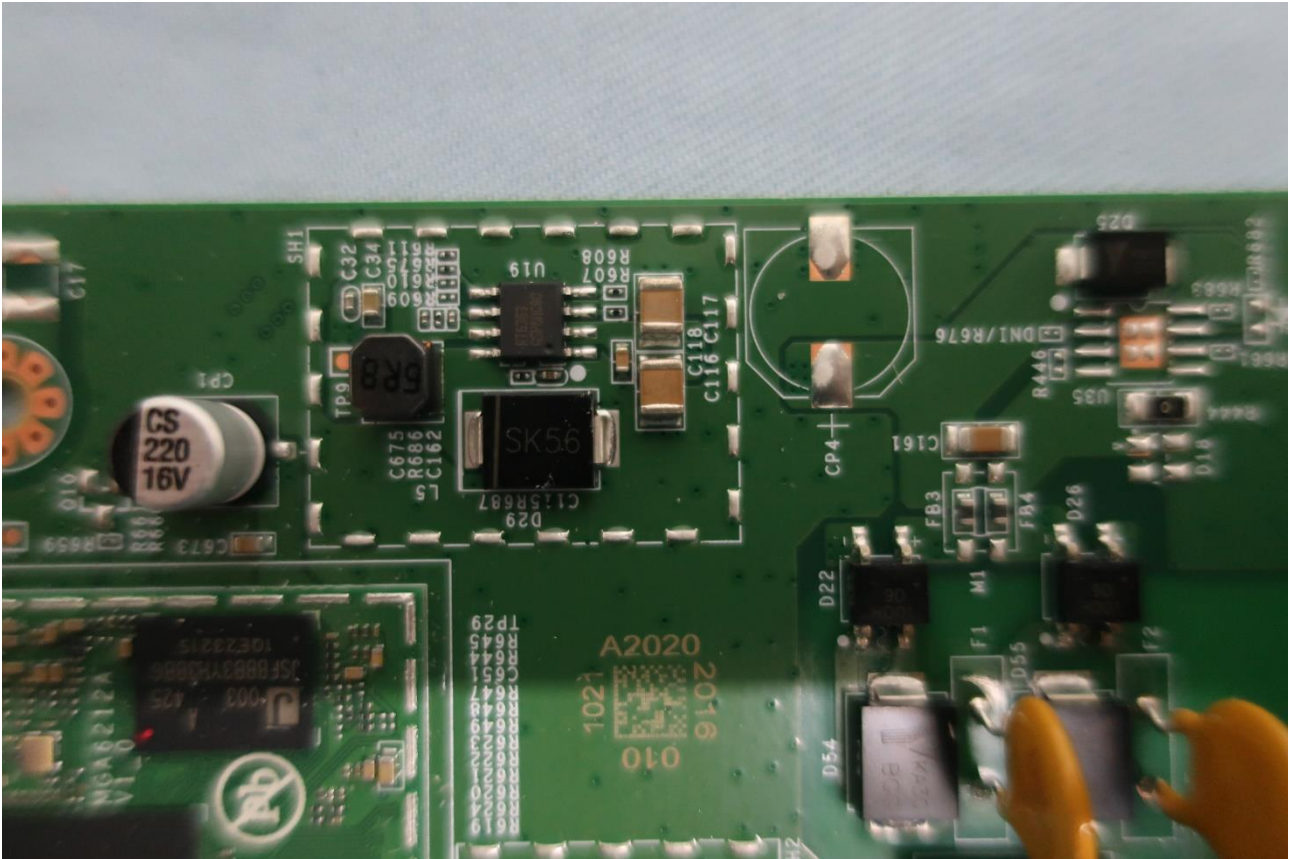

Brand Name: AirSpot1412 / Model Name: My-Pro-SW-B42H-43L-48-C12-CB