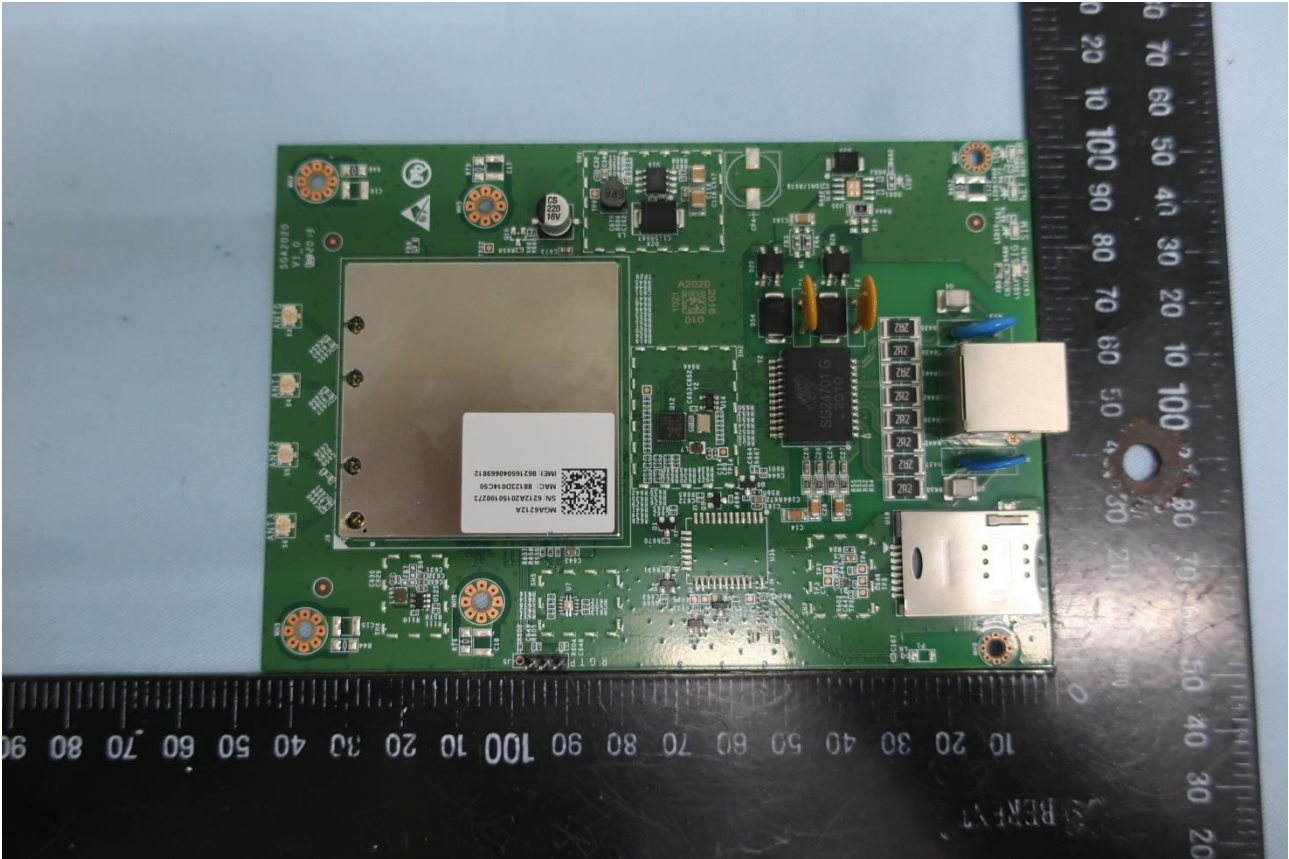

Brand Name: AirSpot1412 / Model Name: My-Pro-SW-B42H-43L-48-C12-CB