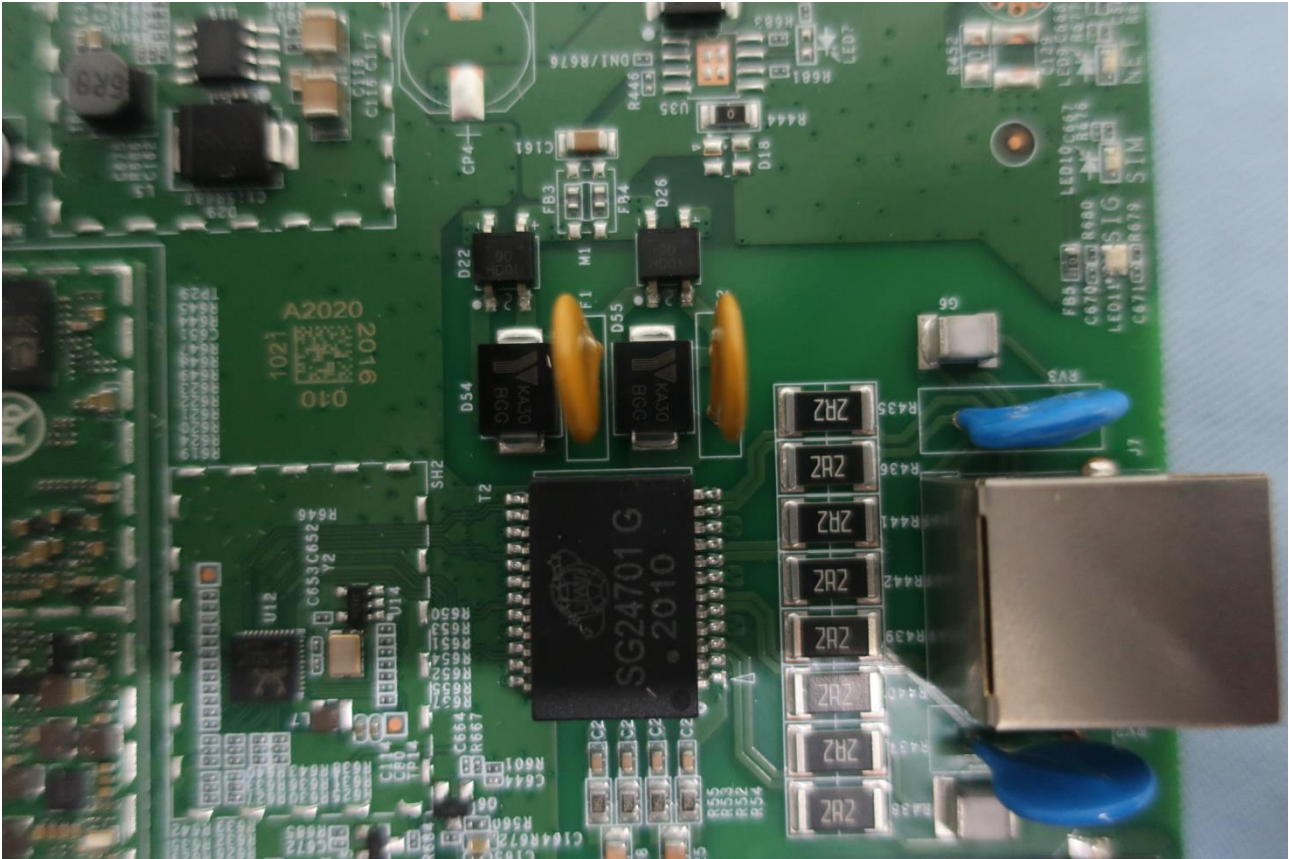

Brand Name: AirSpot1412 / Model Name: My-Pro-SW-B42H-43L-48-C12-CB

Brand Name: AirSpot1412 / Model Name: My-Pro-SW-B42H-43L-48-C12-CB

Brand Name: AirSpot1412 / Model Name: My-Pro-SW-B42H-43L-48-C12-CB

Brand Name: AirSpot1412 / Model Name: My-Pro-SW-B42H-43L-48-C12-CB