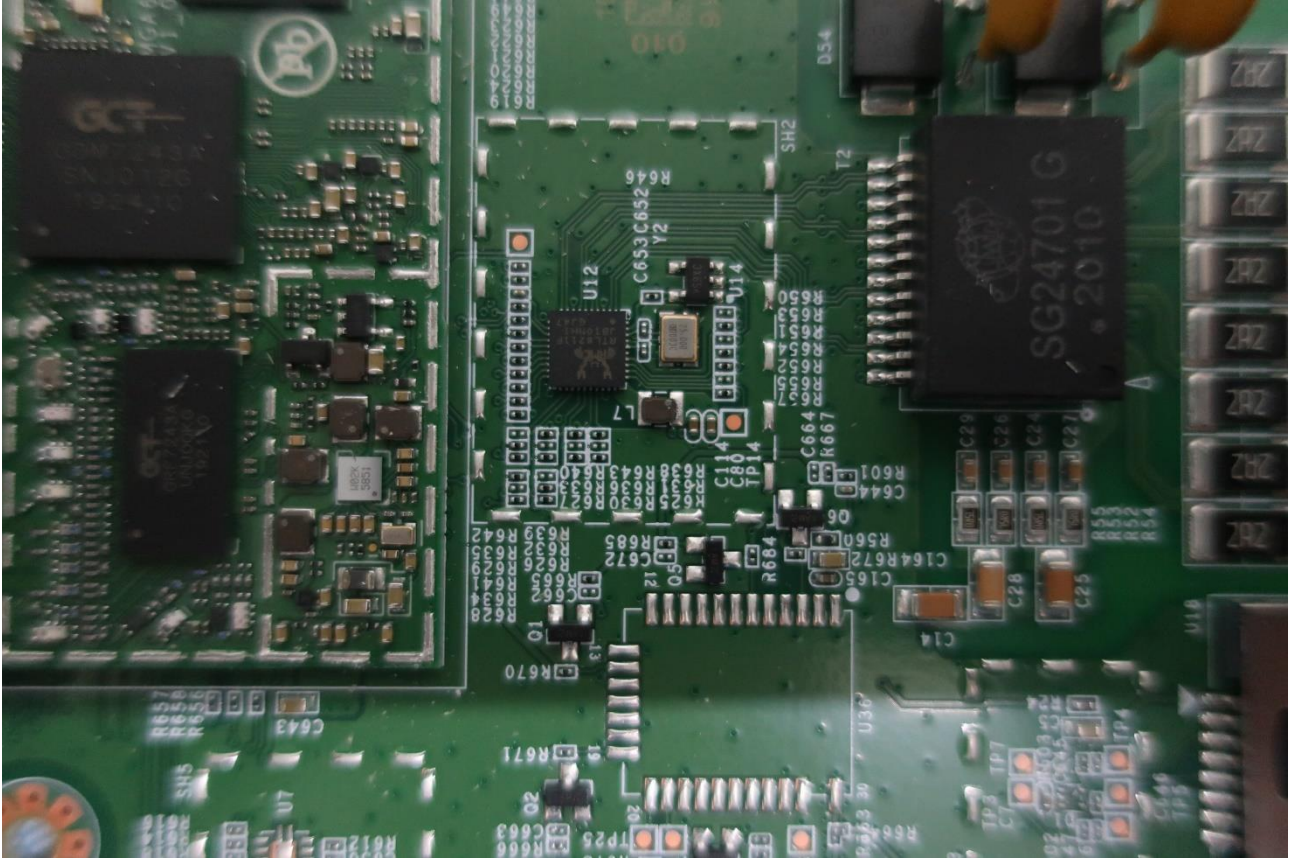

Brand Name: AirSpot1412 / Model Name: My-Pro-SW-B42H-43L-48-C12-CB