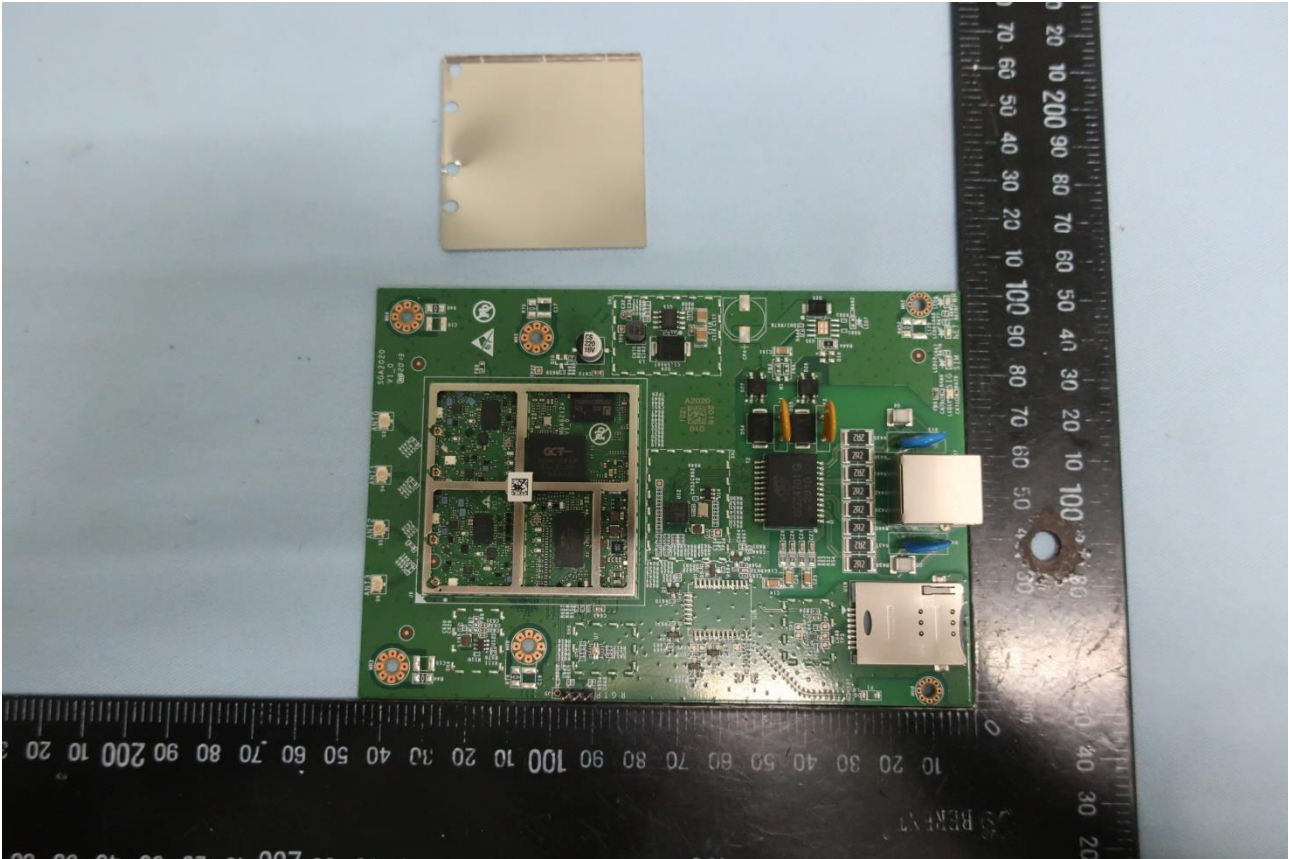

Brand Name: AirSpot1412 / Model Name: My-Pro-SW-B42H-43L-48-C12-CB

Brand Name: AirSpot1412 / Model Name: My-Pro-SW-B42H-43L-48-C12-CB

Brand Name: AirSpot1412 / Model Name: My-Pro-SW-B42H-43L-48-C12-CB

Brand Name: AirSpot1412 / Model Name: My-Pro-SW-B42H-43L-48-C12-CB