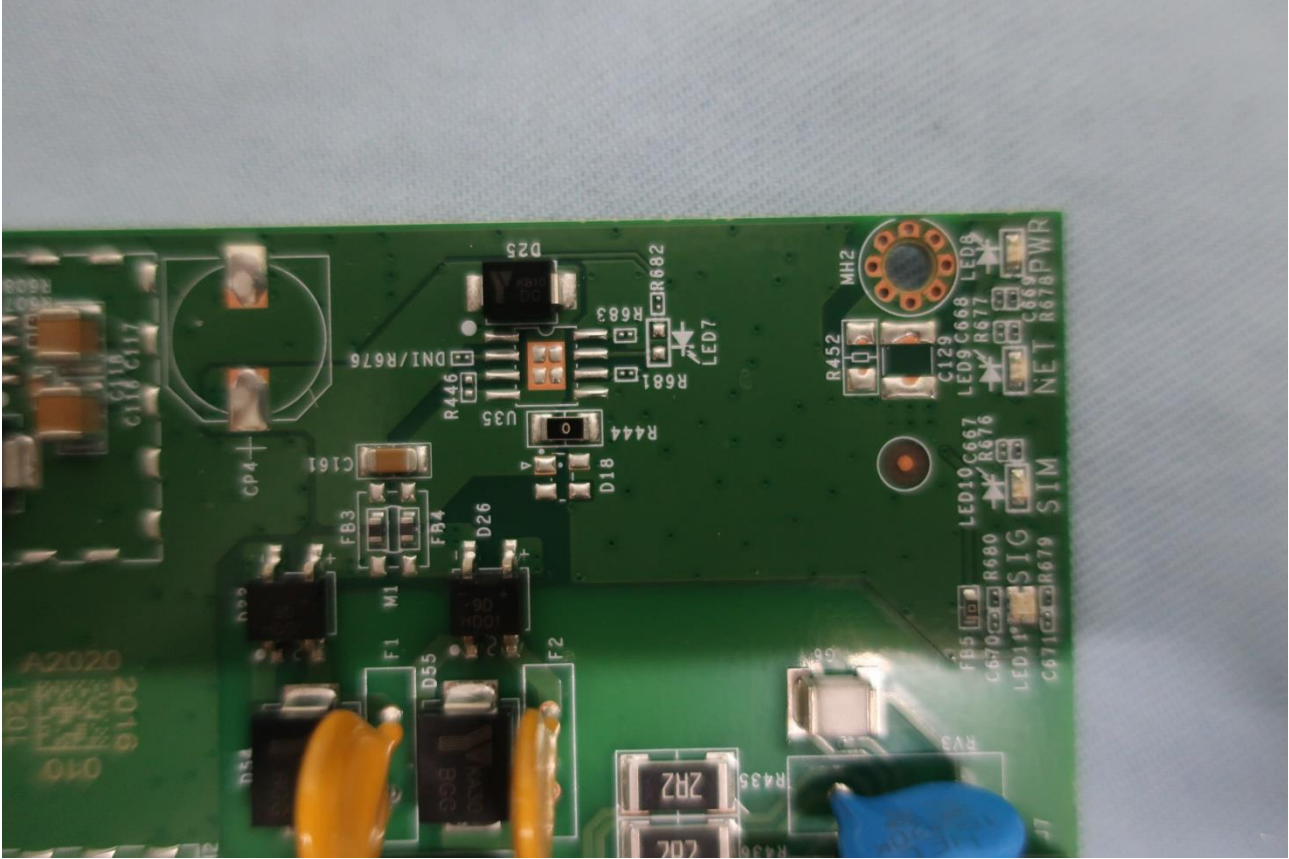

Brand Name: AirSpot1412 / Model Name: My-Pro-SW-B42H-43L-48-C12-CB

Brand Name: AirSpot1412 / Model Name: My-Pro-SW-B42H-43L-48-C12-CB

Brand Name: AirSpot1412 / Model Name: My-Pro-SW-B42H-43L-48-C12-CB

Brand Name: AirSpot1412 / Model Name: My-Pro-SW-B42H-43L-48-C12-CB