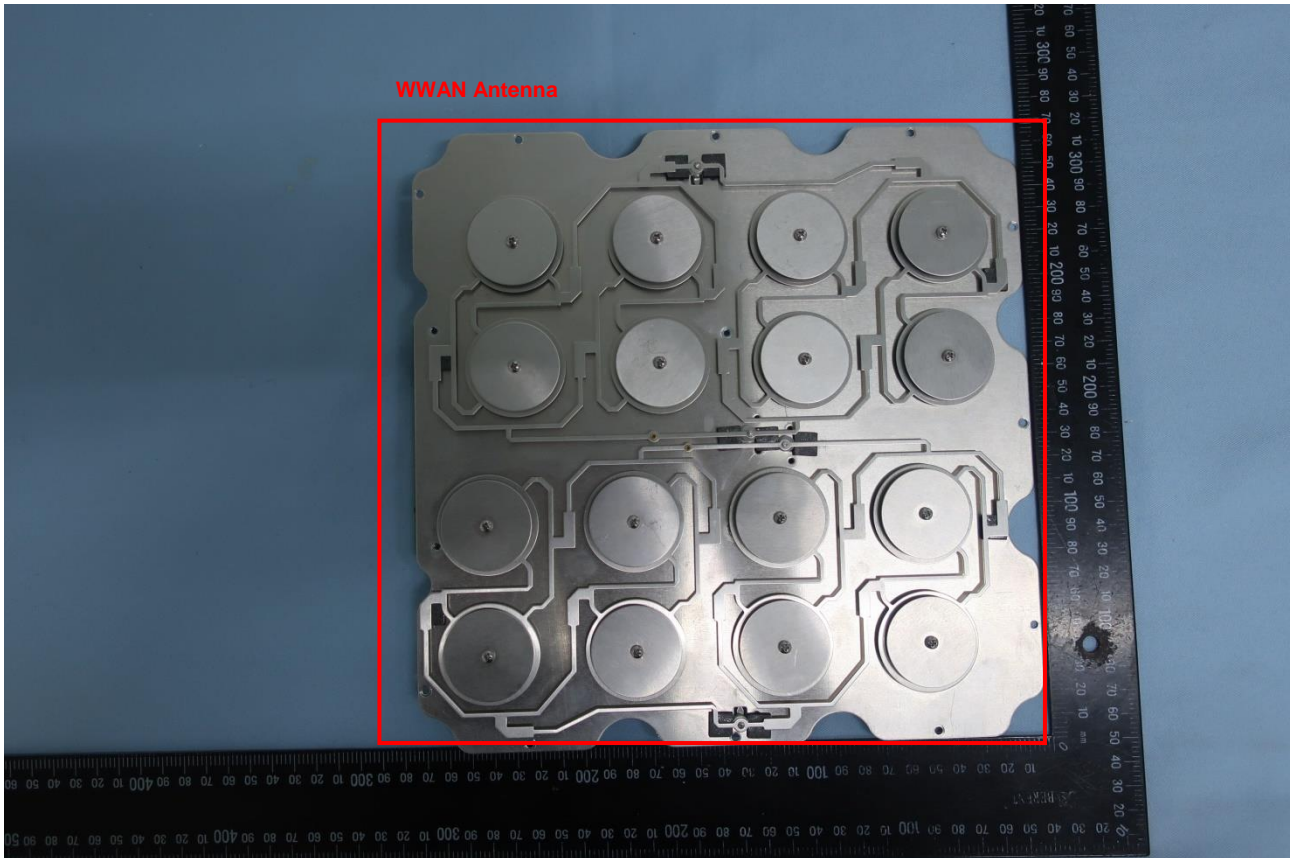

3. Internal Photograph of EUT

Brand Name: AirSpot1412 / Model Name: My-Pro-SW-B42H-43L-48-C12-CB

Brand Name: AirSpot1412 / Model Name: My-Pro-SW-B42H-43L-48-C12-CB

Brand Name: AirSpot1412 / Model Name: My-Pro-SW-B42H-43L-48-C12-CB

Brand Name: AirSpot1412 / Model Name: My-Pro-SW-B42H-43L-48-C12-CB

Brand Name: AirSpot1412 / Model Name: My-Pro-SW-B42H-43L-48-C12-CB

Brand Name: AirSpot1412 / Model Name: My-Pro-SW-B42H-43L-48-C12-CB

Note: The EUT supports for 1Tx4Rx