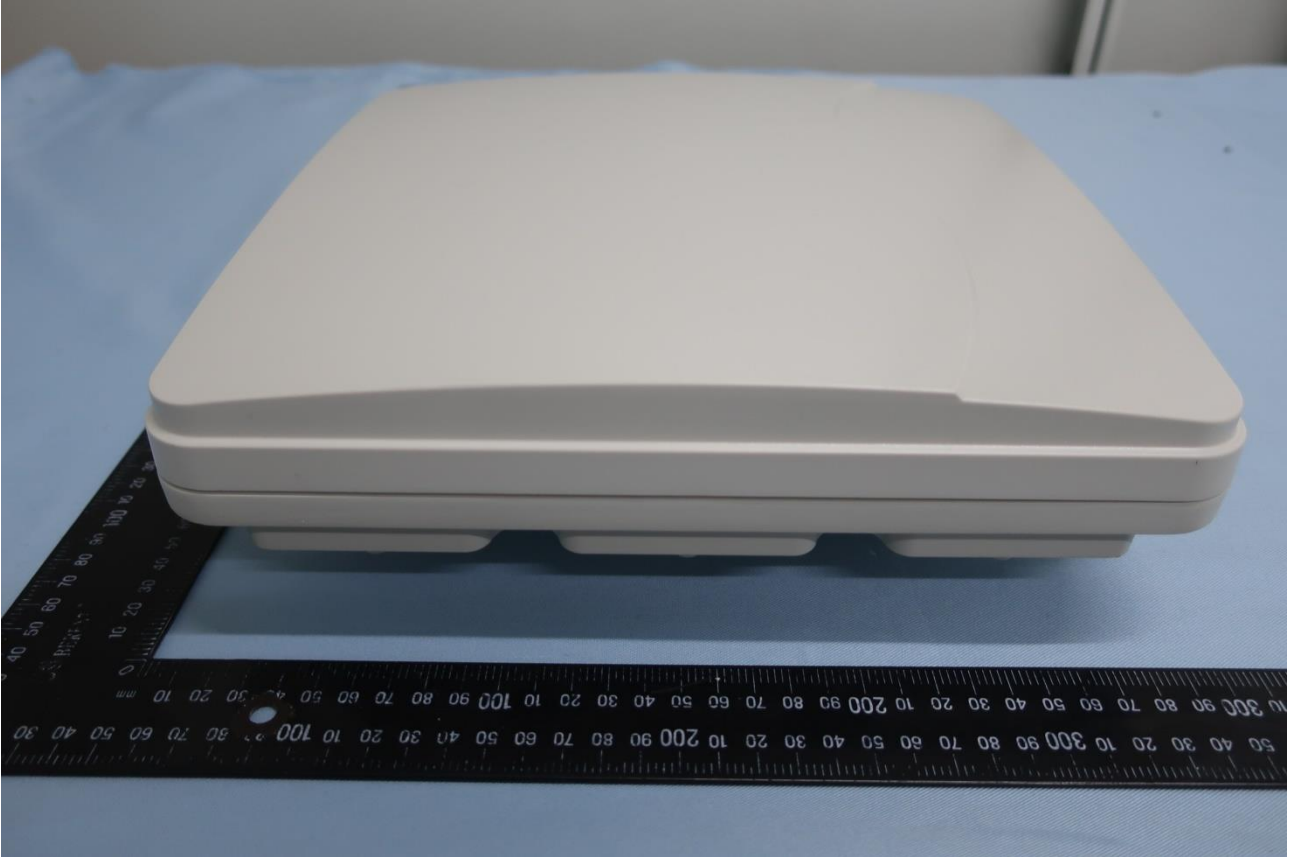

## 1. External Photograph of EUT

Brand Name: AirSpot1412 / Model Name: My-Pro-SW-B42H-43L-48-C12-CB

Brand Name: AirSpot1412 / Model Name: My-Pro-SW-B42H-43L-48-C12-CB

Brand Name: AirSpot1412 / Model Name: My-Pro-SW-B42H-43L-48-C12-CB

**Brand Name: AirSpot1412 / Model Name: My-Pro-SW-B42H-43L-48-C12-CB**

Brand Name: AirSpot1412 / Model Name: My-Pro-SW-B42H-43L-48-C12-CB

Brand Name: AirSpot1412 / Model Name: My-Pro-SW-B42H-43L-48-C12-CB