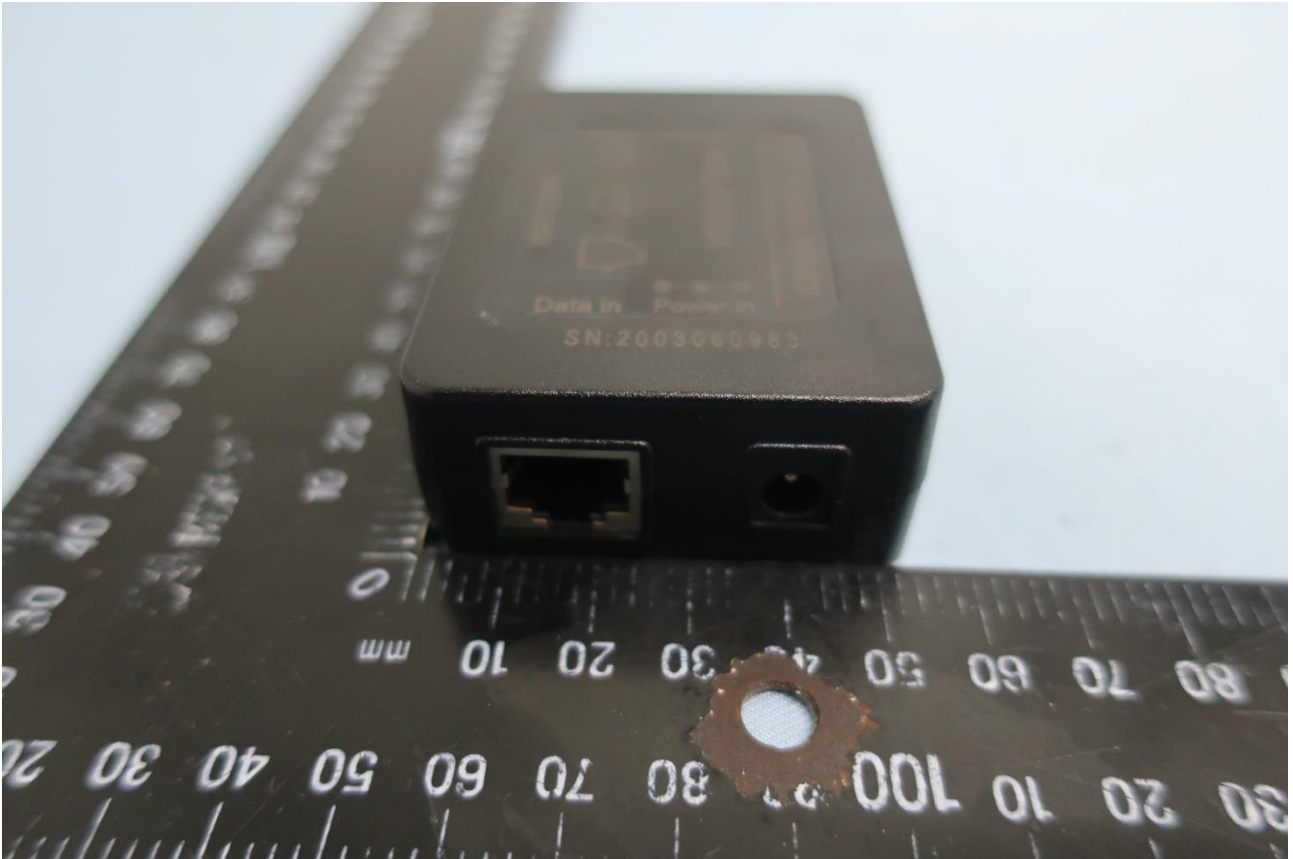

Brand Name: AirSpot1412 / Model Name: My-Pro-SW-B42H-43L-48-C12-CB