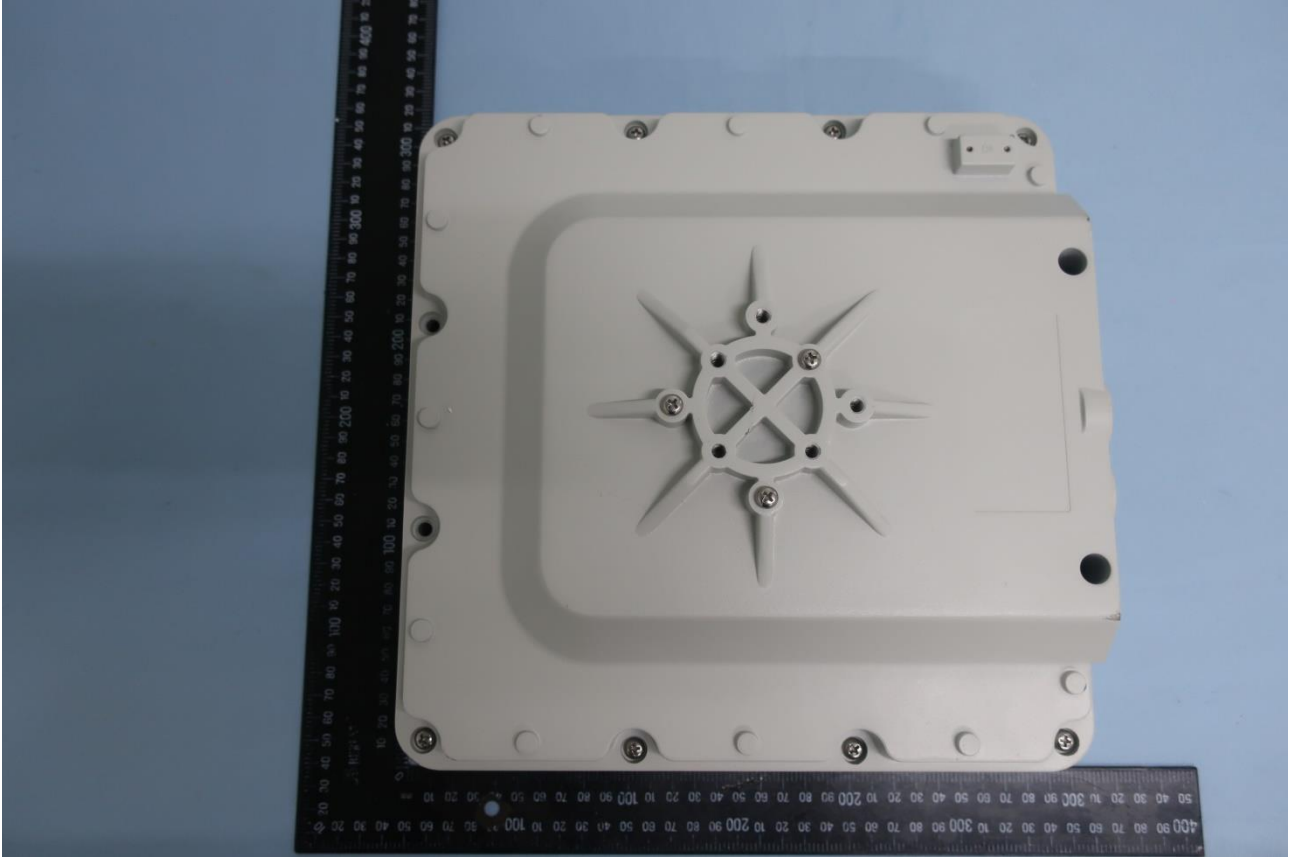

Brand Name: AirSpot1412 / Model Name: My-Pro-SW-B42H-43L-48-C12-CB