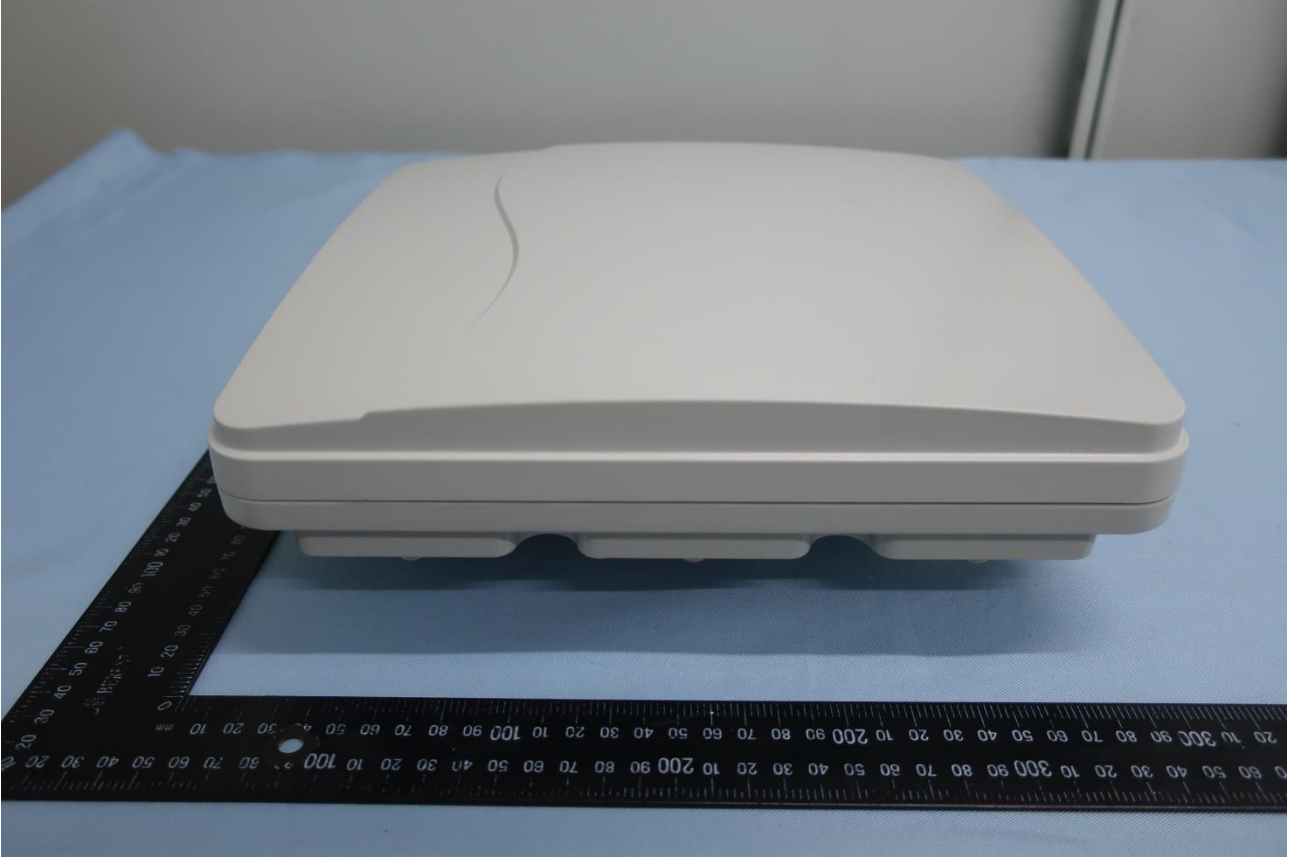

**Brand Name: AirSpot1412 / Model Name: My-Pro-SW-B42H-43L-48-C12-CB**

Brand Name: AirSpot1412 / Model Name: My-Pro-SW-B42H-43L-48-C12-CB

Brand Name: AirSpot1412 / Model Name: My-Pro-SW-B42H-43L-48-C12-CB

Brand Name: AirSpot1412 / Model Name: My-Pro-SW-B42H-43L-48-C12-CB

Brand Name: AirSpot1412 / Model Name: My-Pro-SW-B42H-43L-48-C12-CB

Brand Name: AirSpot1412 / Model Name: My-Pro-SW-B42H-43L-48-C12-CB

Brand Name: AirSpot1412 / Model Name: My-Pro-SW-B42H-43L-48-C12-CB