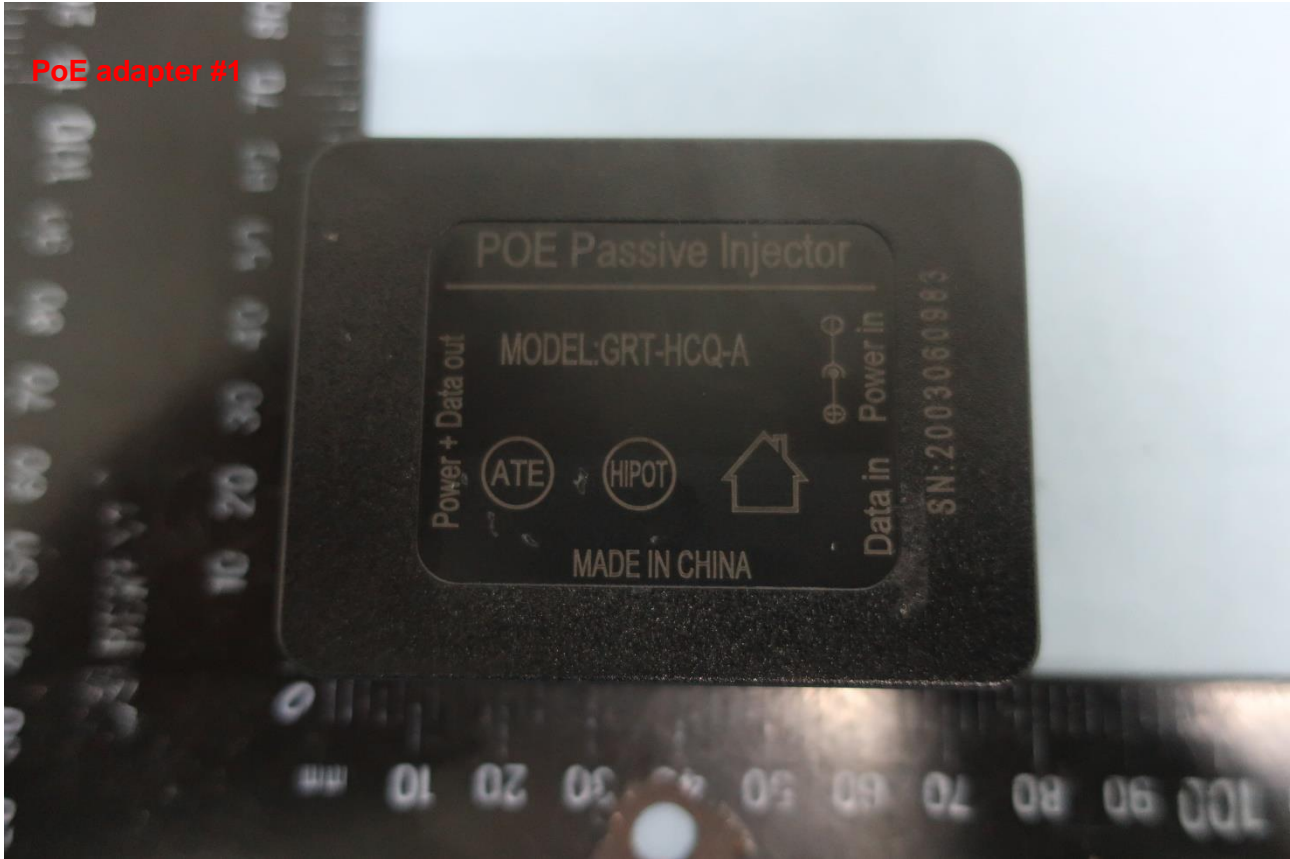

Brand Name: AirSpot1412 / Model Name: My-Pro-SW-B42H-43L-48-C12-CB