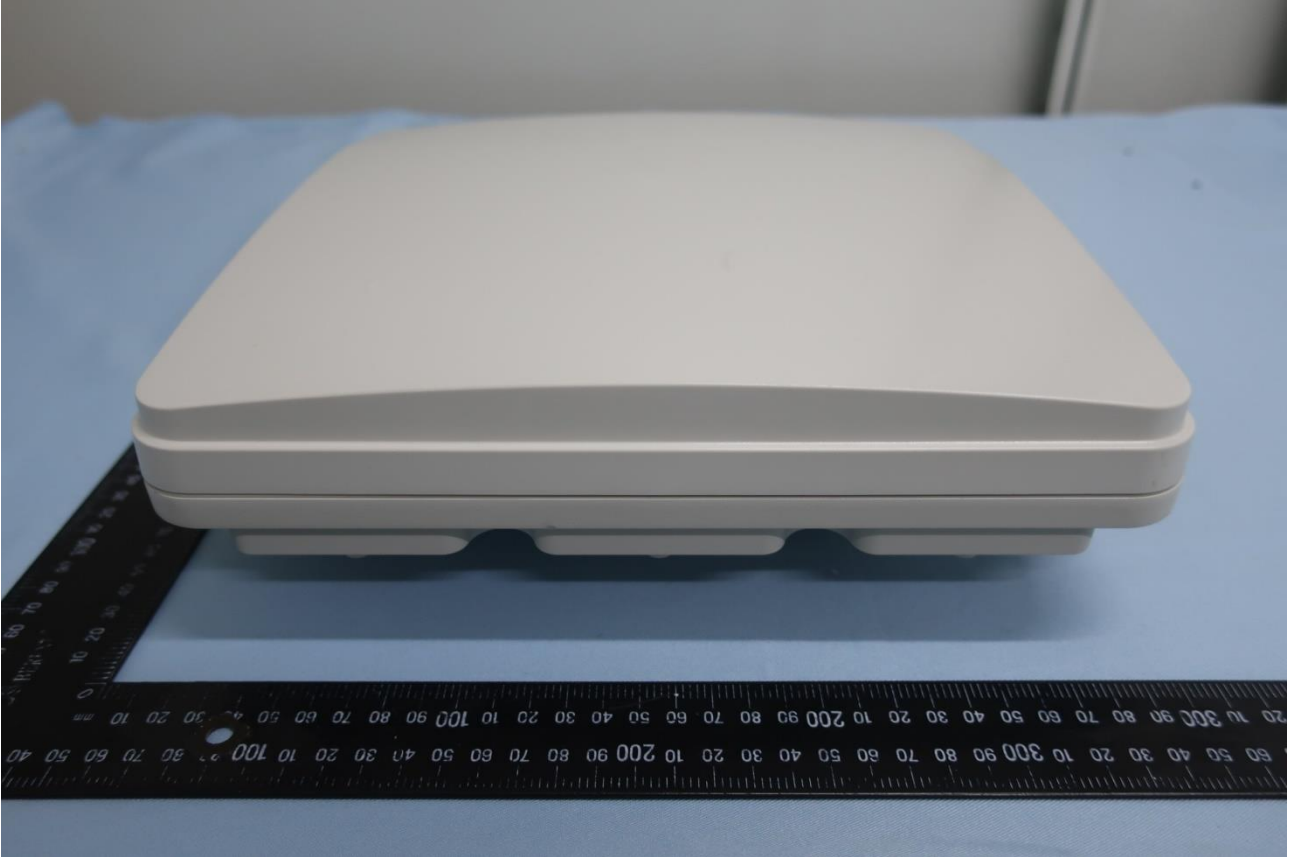

## 1. External Photograph of EUT

Brand Name: AirSpot1412 / Model Name: My-Pro-SW-B42H-43L-48-C12-CB

Brand Name: AirSpot1412 / Model Name: My-Pro-SW-B42H-43L-48-C12-CB

Brand Name: AirSpot1412 / Model Name: My-Pro-SW-B42H-43L-48-C12-CB

**Brand Name: AirSpot1412 / Model Name: My-Pro-SW-B42H-43L-48-C12-CB**

Brand Name: AirSpot1412 / Model Name: My-Pro-SW-B42H-43L-48-C12-CB

Brand Name: AirSpot1412 / Model Name: My-Pro-SW-B42H-43L-48-C12-CB