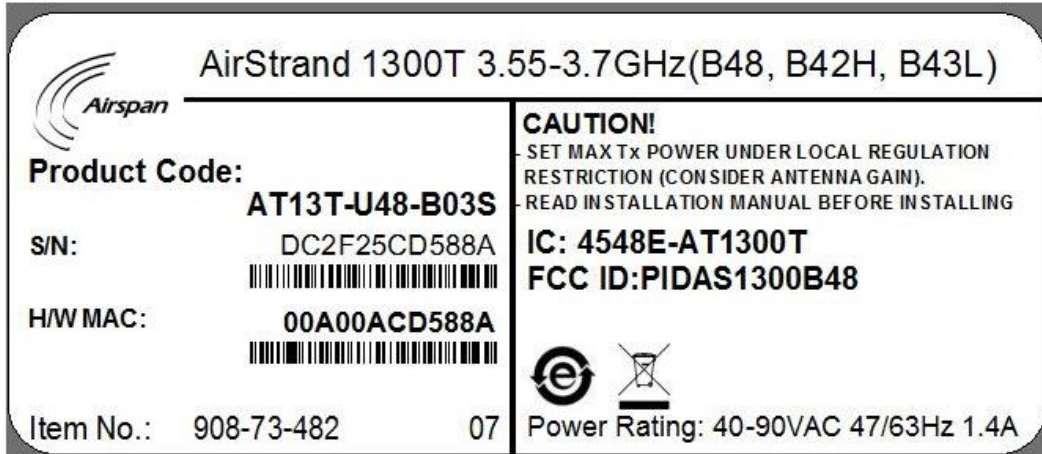

LABEL

The label is affixed on the side panel of the base radio unit as shown below.
The label material is PVC with a permanent adhesive.

“ AirStrand AS1300T 3.55-3.7 GHz (B48)” side panel, label with FCC ID: PIDAS1300B48 location