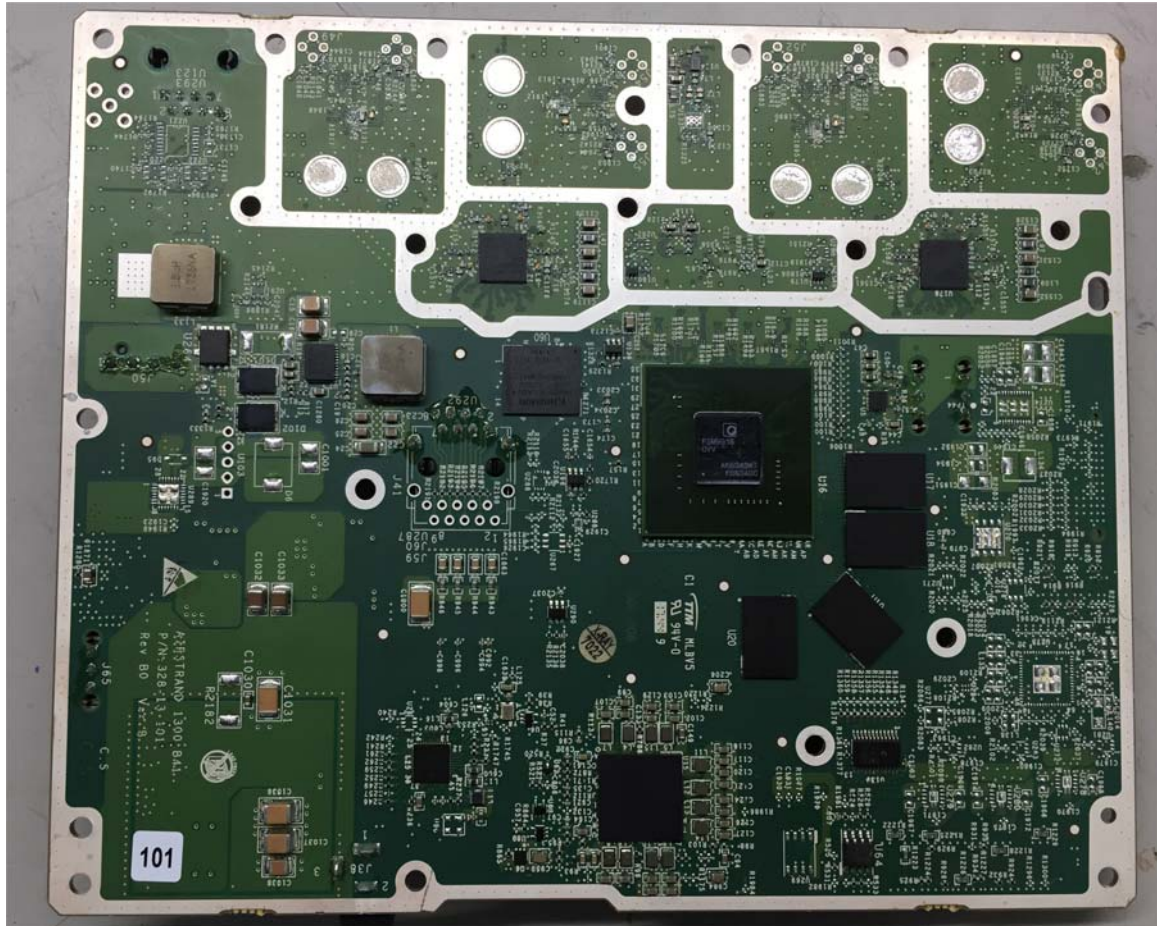

INTERNAL PHOTOGRAPHS

This document contains 10 photographs

Photograph No.1
“AirStrand1300 2.6 GHz (B41)” base station internal view

Photograph No.2
“AirStrand1300 2.6 GHz (B41)” base station internal view

Photograph No.3
Main board front view

Photograph No.4
Main board close view with shields removed and antenna connectors

Photograph No.5
Main board second side view

Photograph No.6
AC to DC power supply in the case

Photograph No.7
AC to DC power supply removed from the case

Photograph No.8
AC to DC power supply

Photograph No.9
DOCSIS PCB front view

Photograph No.10
DOCSIS PCB bottom view