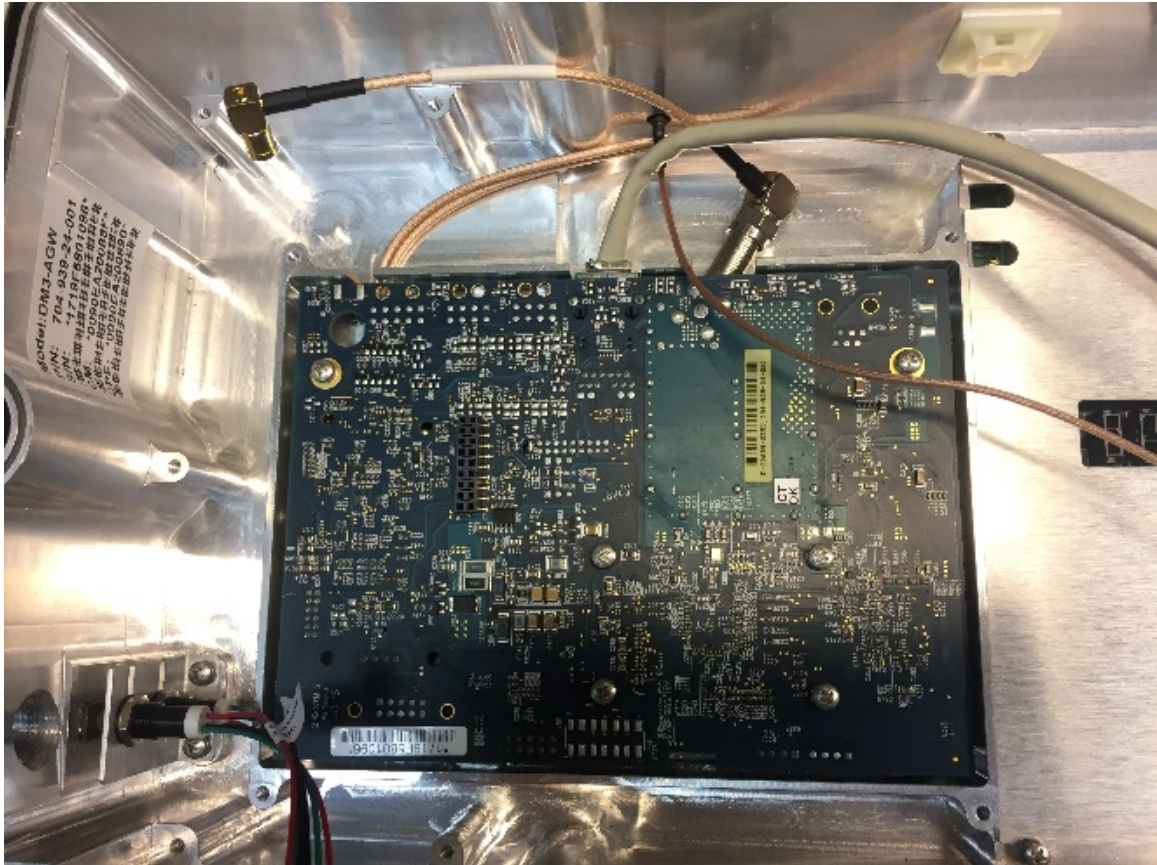

INTERNAL PHOTOGRAPHS

This document contains 10 photographs

Photograph No.1
“AirStrand1300 2.6 GHz (B41)” base station internal view

Photograph No.2
“AirStrand1300 2.6 GHz (B41)” base station internal view

Photograph No.3
Main board front view

Photograph No.4
Main board close view with shields removed and antenna connectors

Photograph No.5
Main board second side view

Photograph No.6
AC to DC power supply in the case

Photograph No.7
AC to DC power supply removed from the case

Photograph No.8
AC to DC power supply

Photograph No.9
DOCSIS PCB front view

Photograph No.10
DOCSIS PCB bottom view