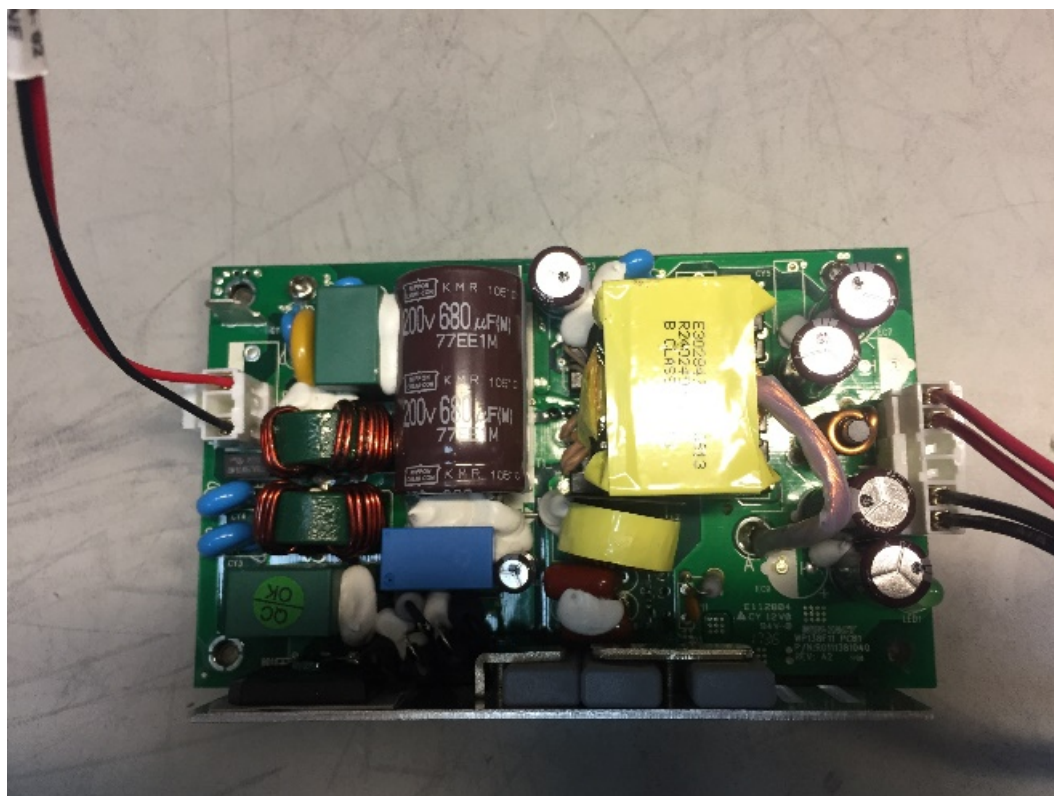

INTERNAL PHOTOGRAPHS

This document contains 10 photographs

Photograph No.1
“AirStrand1300 2.6 GHz (B41)” base station internal view

Photograph No.2
“AirStrand1300 2.6 GHz (B41)” base station internal view

Photograph No.3
Main board front view

Photograph No.4
Main board close view with shields removed and antenna connectors

Photograph No.5
Main board second side view

Photograph No.6
AC to DC power supply in the case

Photograph No.7
AC to DC power supply removed from the case

Photograph No.8
AC to DC power supply

Photograph No.9
DOCSIS PCB front view

Photograph No.10
DOCSIS PCB bottom view