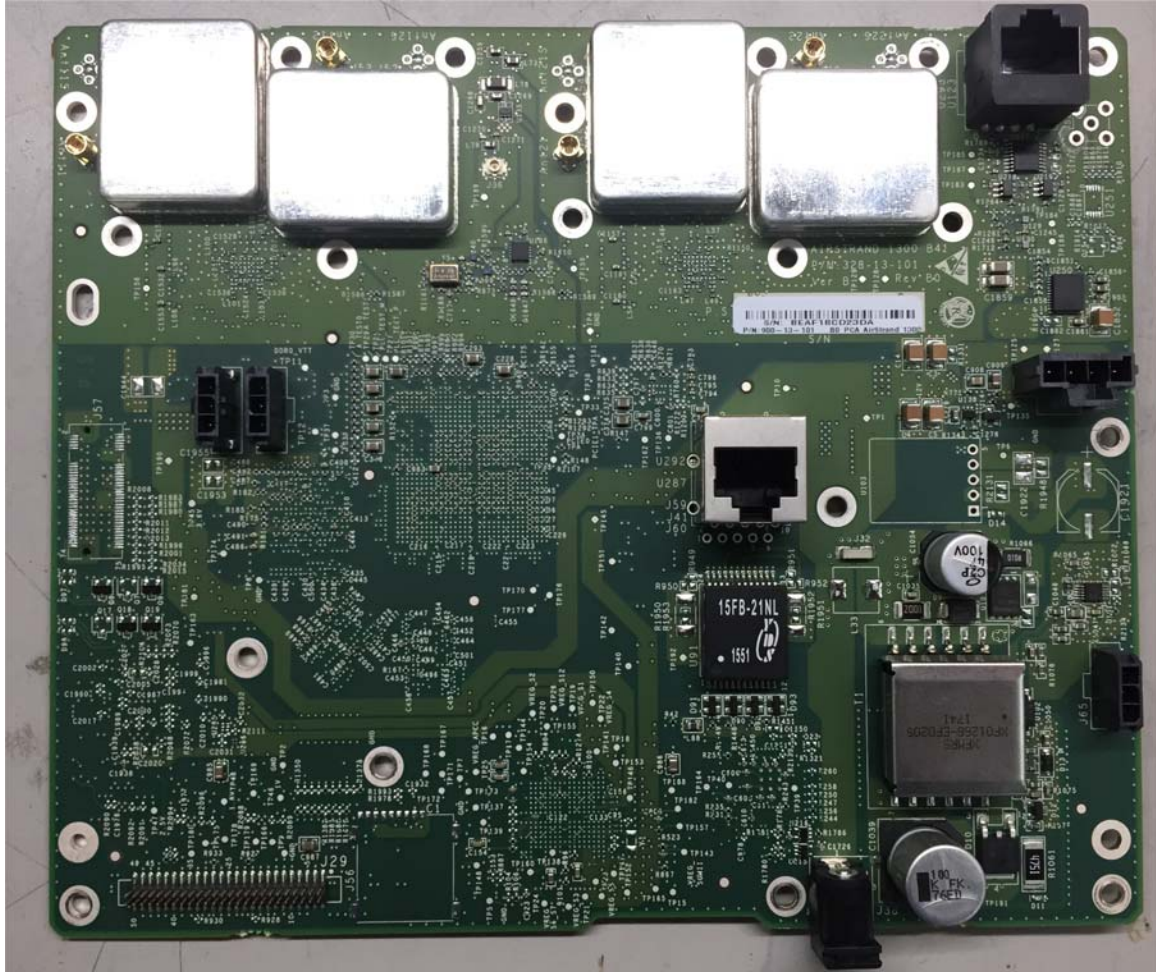

INTERNAL PHOTOGRAPHS

This document contains 10 photographs

Photograph No.1
“AirStrand1300 2.6 GHz (B41)” base station internal view

Photograph No.2
“AirStrand1300 2.6 GHz (B41)” base station internal view

Photograph No.3
Main board front view

Photograph No.4
Main board close view with shields removed and antenna connectors

Photograph No.5
Main board second side view

Photograph No.6
AC to DC power supply in the case

Photograph No.7
AC to DC power supply removed from the case

Photograph No.8
AC to DC power supply

Photograph No.9
DOCSIS PCB front view

Photograph No.10
DOCSIS PCB bottom view