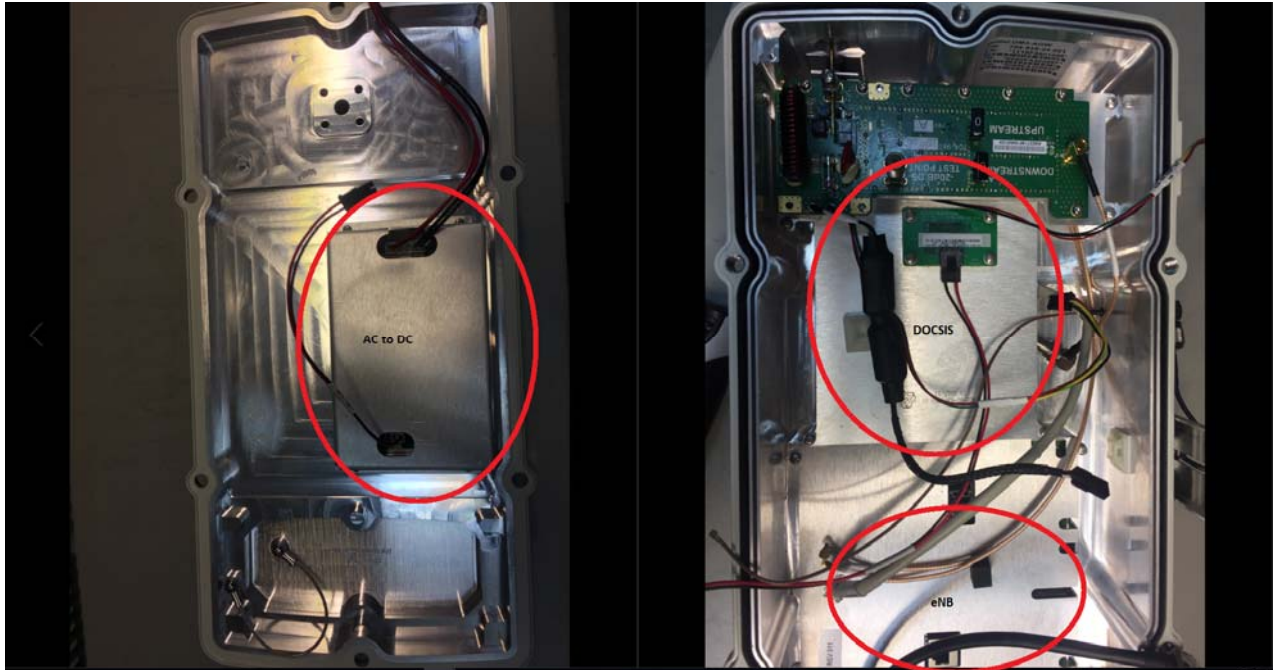

INTERNAL PHOTOGRAPHS

This document contains 10 photographs

Photograph No.1
“AirStrand1300 2.6 GHz (B41)” base station internal view

Photograph No.2
“AirStrand1300 2.6 GHz (B41)” base station internal view

Photograph No.3
Main board front view

Photograph No.4
Main board close view with shields removed and antenna connectors

Photograph No.5
Main board second side view

Photograph No.6
AC to DC power supply in the case

Photograph No.7
AC to DC power supply removed from the case

Photograph No.8
AC to DC power supply

Photograph No.9
DOCSIS PCB front view

Photograph No.10
DOCSIS PCB bottom view