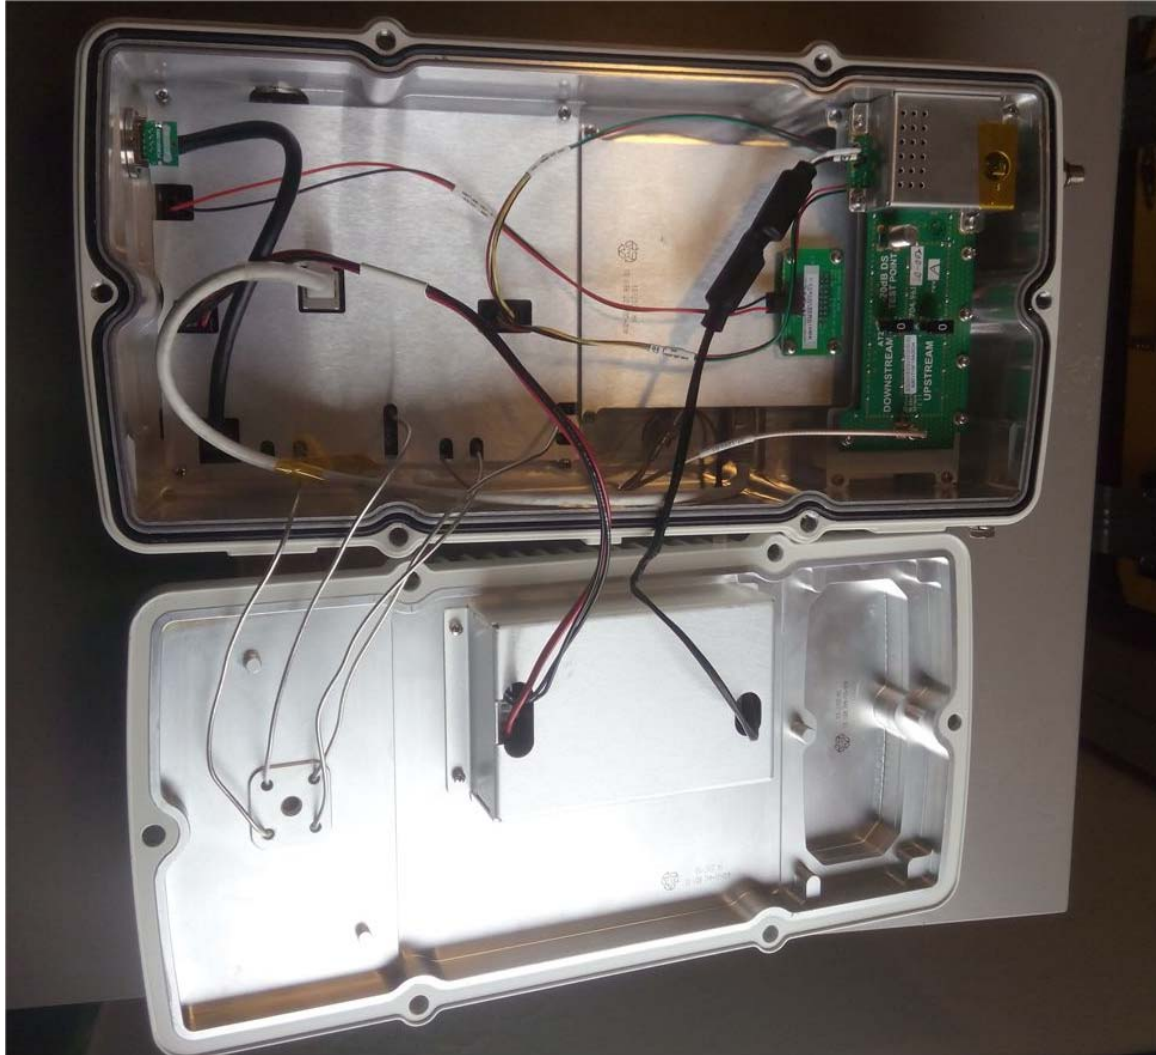

INTERNAL PHOTOGRAPHS

This document contains 10 photographs

Photograph No.1
“AirStrand1300 2.6 GHz (B41)” base station internal view

Photograph No.2
“AirStrand1300 2.6 GHz (B41)” base station internal view

Photograph No.3
Main board front view

Photograph No.4
Main board close view with shields removed and antenna connectors

Photograph No.5
Main board second side view

Photograph No.6
AC to DC power supply in the case

Photograph No.7
AC to DC power supply removed from the case

Photograph No.8
AC to DC power supply

Photograph No.9
DOCSIS PCB front view

Photograph No.10
DOCSIS PCB bottom view