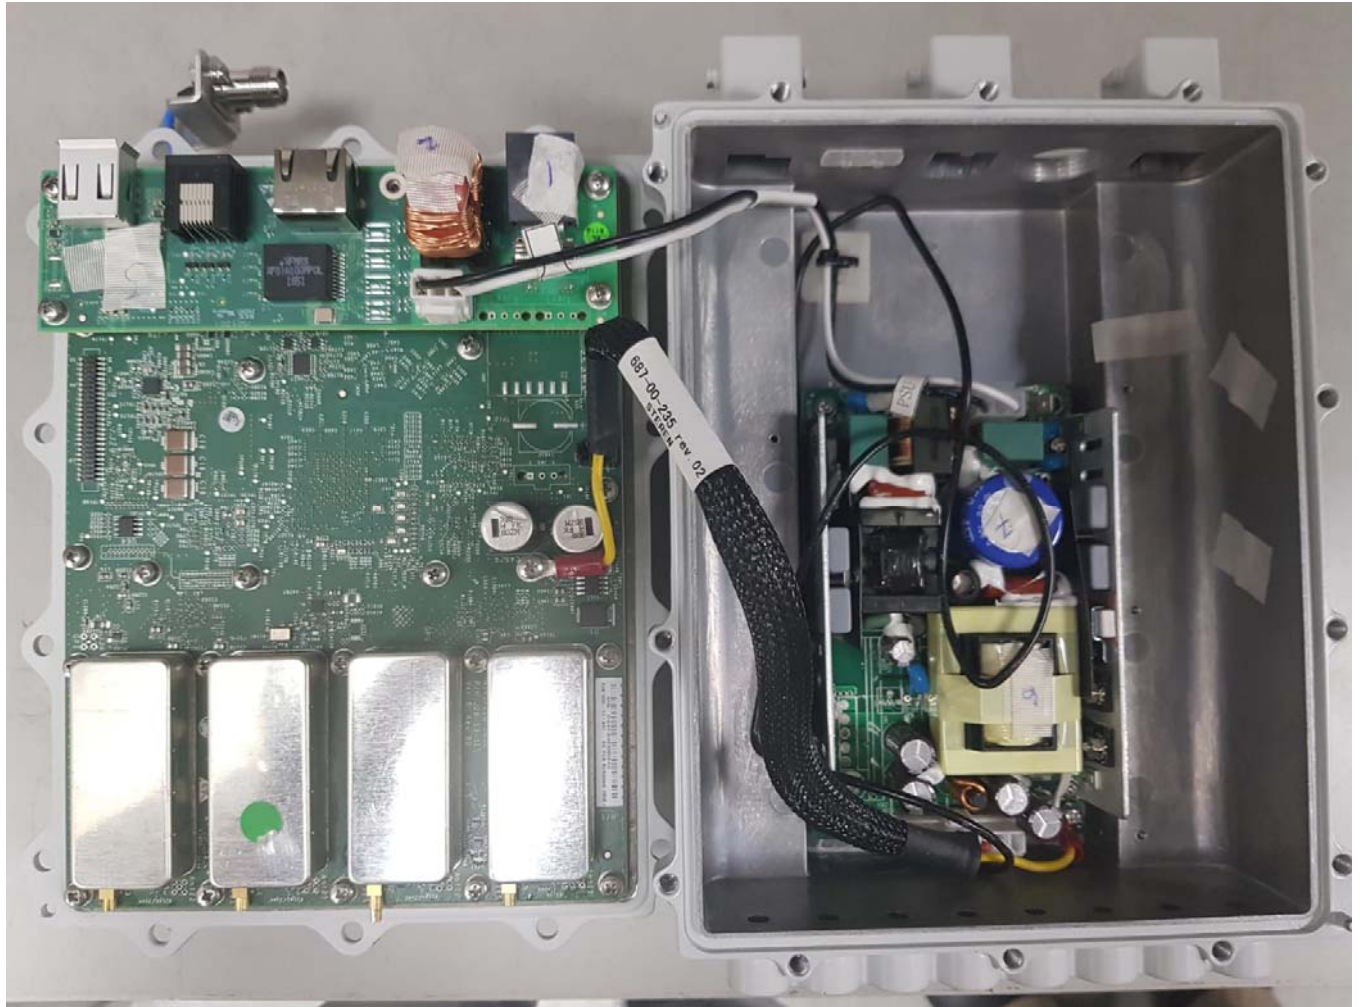

INTERNAL PHOTOGRAPHS

This document contains 6 photographs

Photograph No.1
“AirSpeed1050 2.6 GHz (B41)” base station internal view

Photograph No.2
“AirSpeed1050 2.6 GHz (B41)” base station main board front view

Photograph No.3
Main board front view without shields

Photograph No.4
Main board second side view

Photograph No.5
Interface board front view

Photograph No.6
Interface board second side view