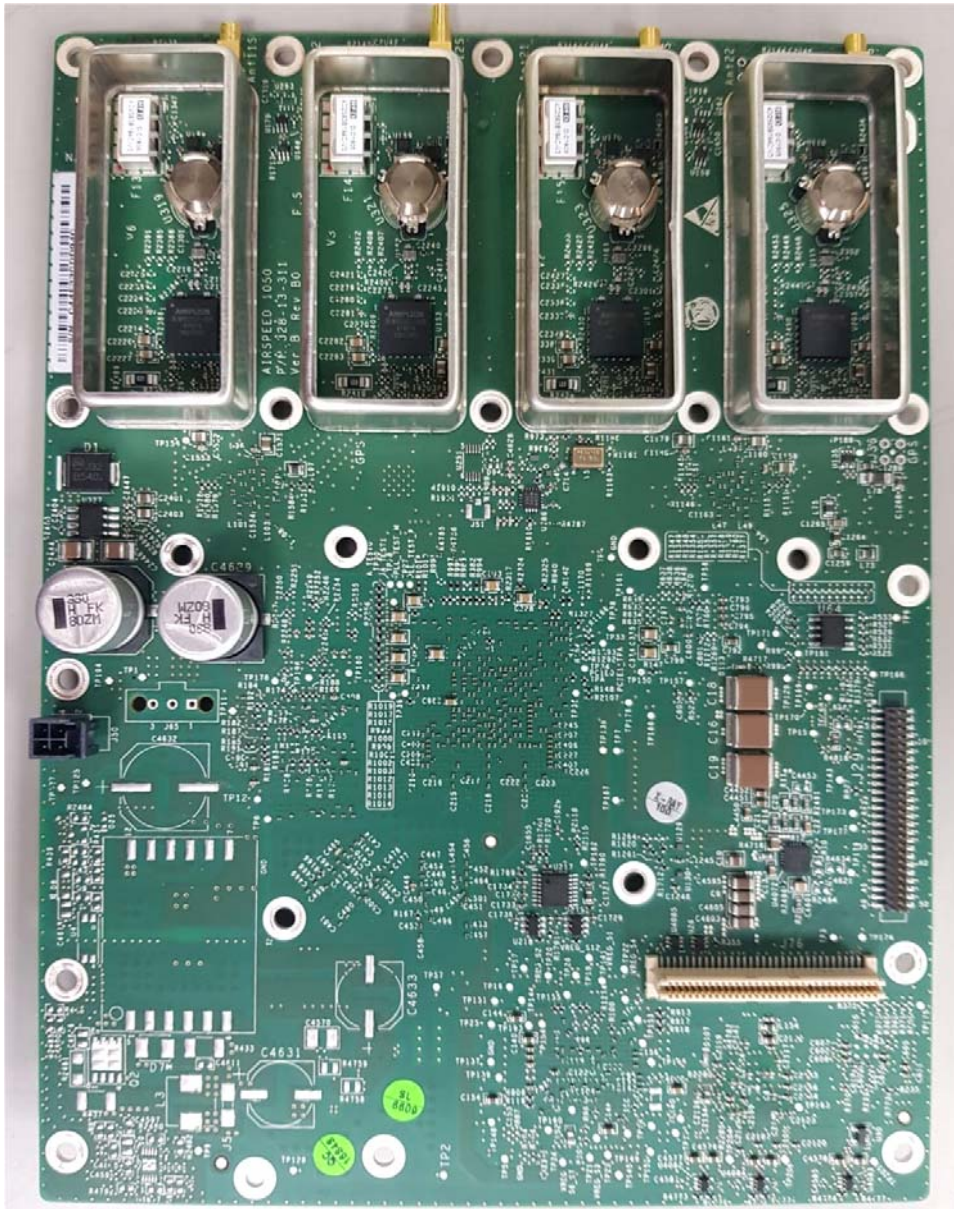

INTERNAL PHOTOGRAPHS

This document contains 6 photographs

Photograph No.1
“AirSpeed1050 2.6 GHz (B41)” base station internal view

Photograph No.2
“AirSpeed1050 2.6 GHz (B41)” base station main board front view

Photograph No.3
Main board front view without shields

Photograph No.4
Main board second side view

Photograph No.5
Interface board front view

Photograph No.6
Interface board second side view