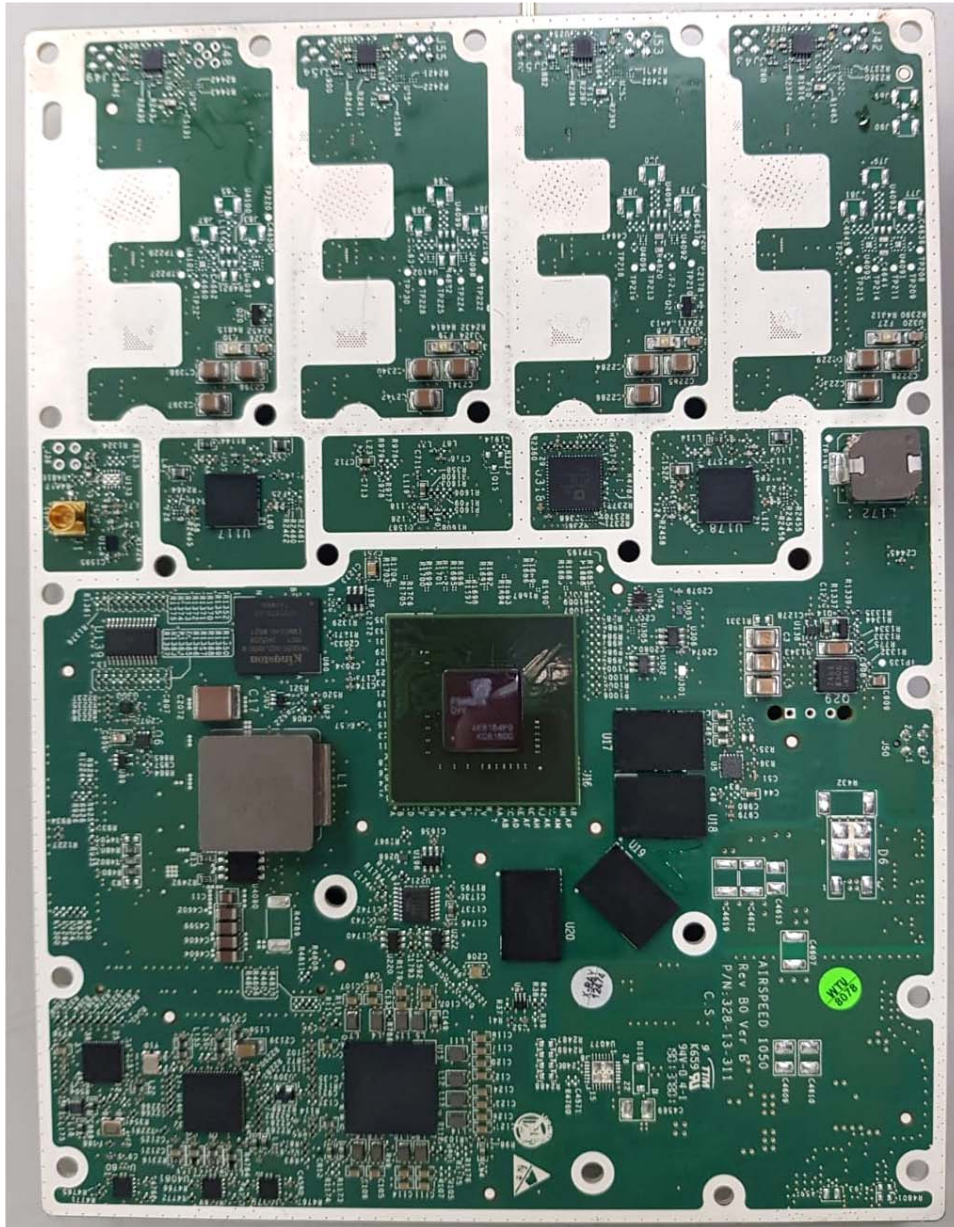

INTERNAL PHOTOGRAPHS

This document contains 6 photographs

Photograph No.1
“AirSpeed1050 2.6 GHz (B41)” base station internal view

Photograph No.2
“AirSpeed1050 2.6 GHz (B41)” base station main board front view

Photograph No.3
Main board front view without shields

Photograph No.4
Main board second side view

Photograph No.5
Interface board front view

Photograph No.6
Interface board second side view