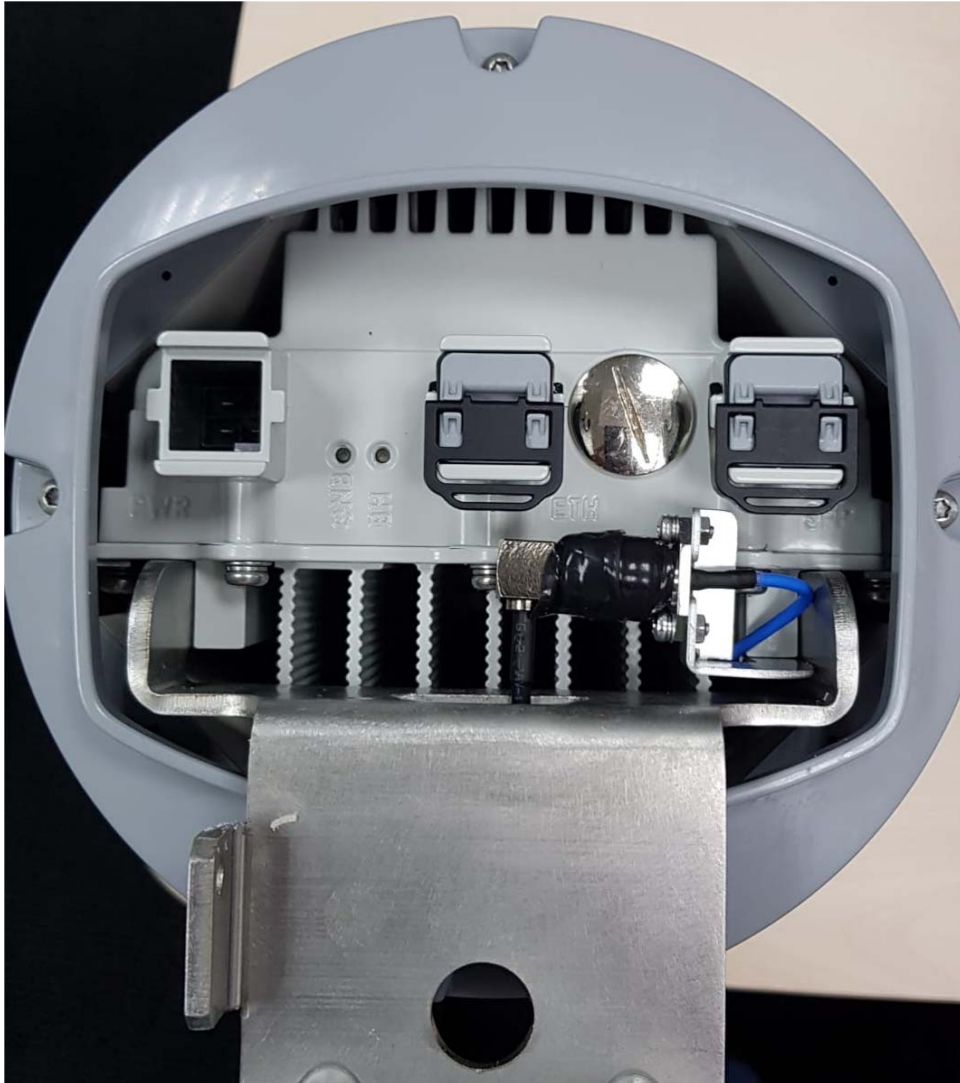

## **EXTERNAL PHOTOGRAPHS**

This document contains 11 photographs

**Photograph No.1**  
**“AirSpeed1050 2.6 GHz (B41)” base station general view in plastic case**

**Photograph No.2**  
**“AirSpeed1050 2.6 GHz (B41)” base station top view**

**Photograph No.3**  
**“AirSpeed1050 2.6 GHz (B41)” base station open view in plastic case**

**Photograph No.4**  
**“AirSpeed1050 2.6 GHz (B41)” base station open view in plastic case**

**Photograph No.5**  
**“AirSpeed1050 2.6 GHz (B41)” base station removed from case, top view**