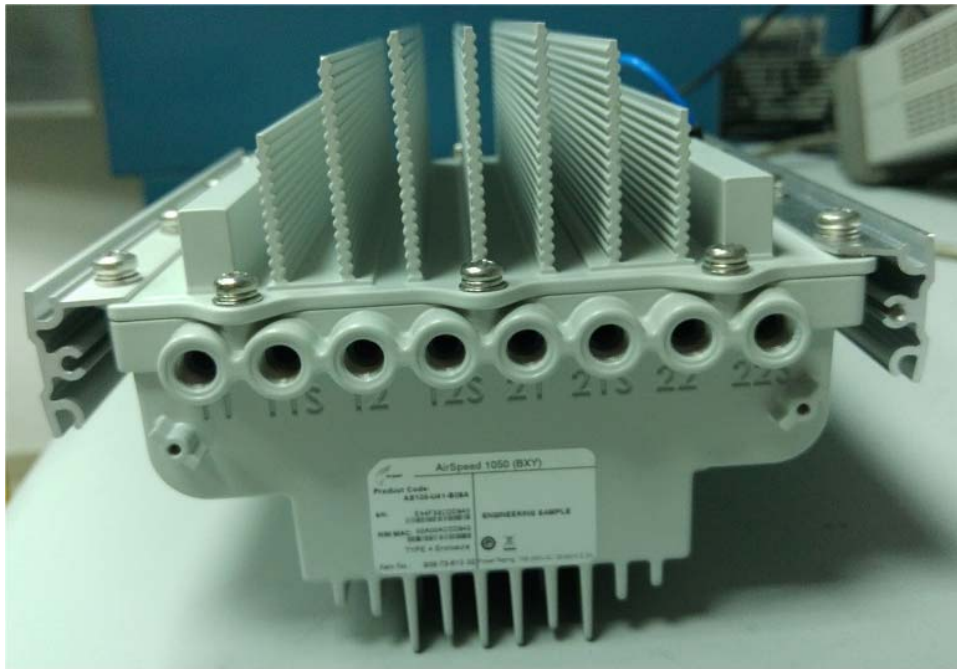

## **EXTERNAL PHOTOGRAPHS**

This document contains 11 photographs

**Photograph No.1**  
**“AirSpeed1050 2.6 GHz (B41)” base station general view in plastic case**

**Photograph No.2**  
**“AirSpeed1050 2.6 GHz (B41)” base station top view**

**Photograph No.3**  
**“AirSpeed1050 2.6 GHz (B41)” base station open view in plastic case**

**Photograph No.4**  
**“AirSpeed1050 2.6 GHz (B41)” base station open view in plastic case**

**Photograph No.5**  
**“AirSpeed1050 2.6 GHz (B41)” base station removed from case, top view**

**Photograph No.6**  
**“AirSpeed1050 2.6 GHz (B41)” base station RF outputs view**

**Photograph No.7**  
**“AirSpeed1050 2.6 GHz (B41)” base station bottom panel view**

**Photograph No.8**  
**“AirSpeed1050 2.6 GHz (B41)” base station side view**