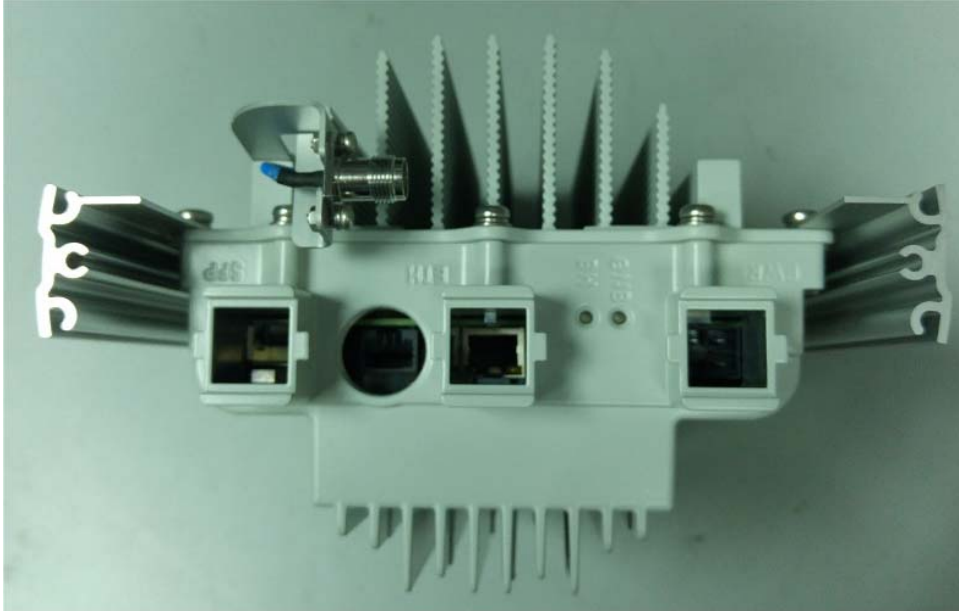

## **EXTERNAL PHOTOGRAPHS**

This document contains 11 photographs

**Photograph No.1**  
**“AirSpeed1050 2.6 GHz (B41)” base station general view in plastic case**

**Photograph No.2**  
**“AirSpeed1050 2.6 GHz (B41)” base station top view**

**Photograph No.3**  
**“AirSpeed1050 2.6 GHz (B41)” base station open view in plastic case**

**Photograph No.4**  
**“AirSpeed1050 2.6 GHz (B41)” base station open view in plastic case**

**Photograph No.5**  
**“AirSpeed1050 2.6 GHz (B41)” base station removed from case, top view**

**Photograph No.6**  
**“AirSpeed1050 2.6 GHz (B41)” base station RF outputs view**

**Photograph No.7**  
**“AirSpeed1050 2.6 GHz (B41)” base station bottom panel view**

**Photograph No.8**  
**“AirSpeed1050 2.6 GHz (B41)” base station side view**