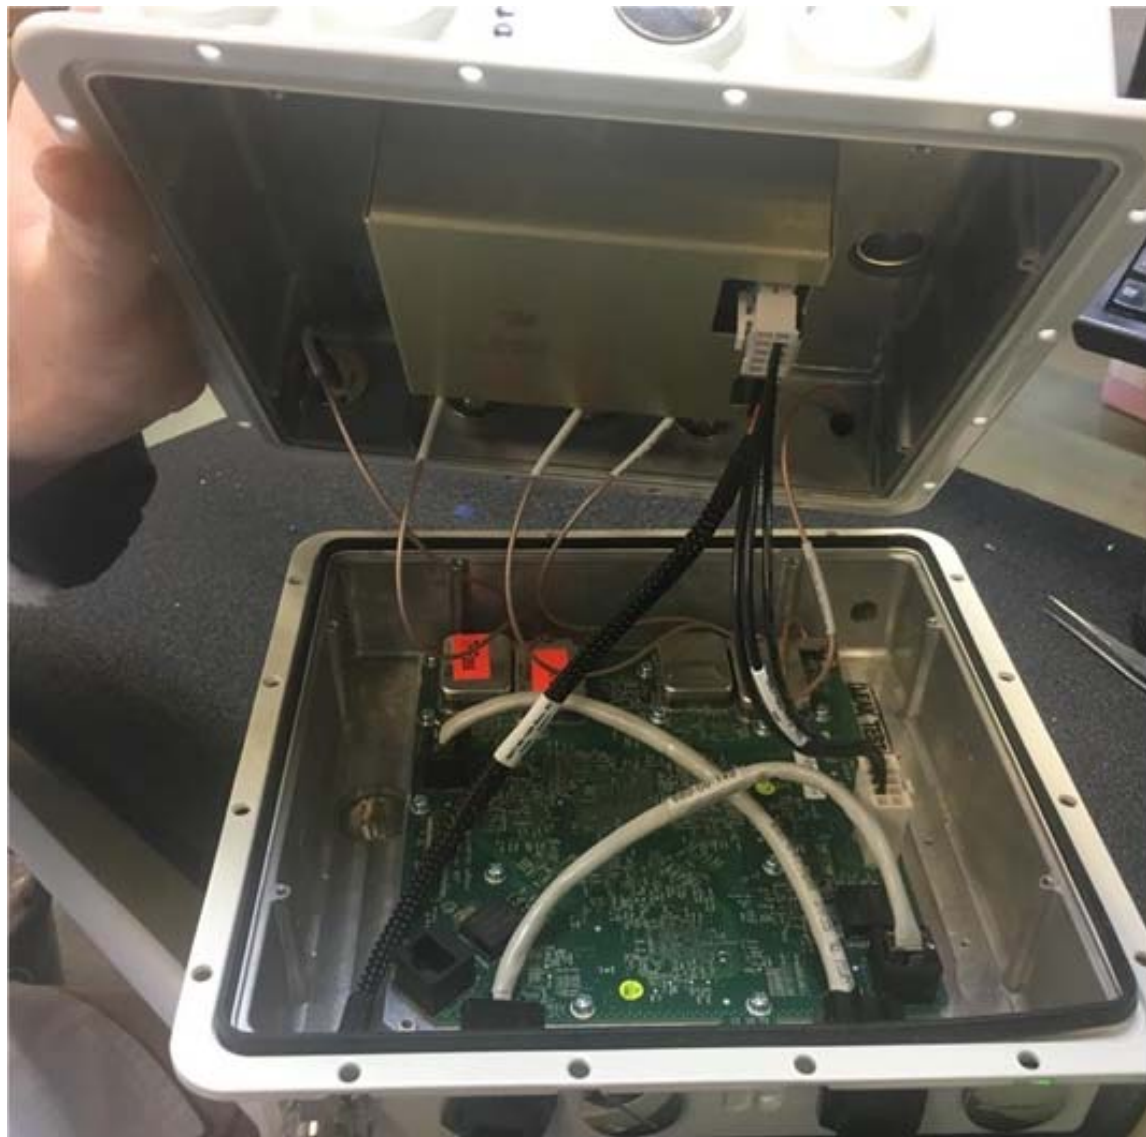

## **INTERNAL PHOTOGRAPHS**

This document contains 7 photographs

**Photograph No.1**  
**“AirSpeed 1000” base station internal view**

**Photograph No.2**  
**“AirSpeed 1000” base station internal view**

Photograph No.3  
"AirSpeed 1000" base station internal view

**Photograph No.4**  
**“AirSpeed 1000” base station internal view, top cover side**

Photograph No.5  
Main board front view

**Photograph No.6**  
**Main board close view with shields removed**

Photograph No.7  
Main board second side view