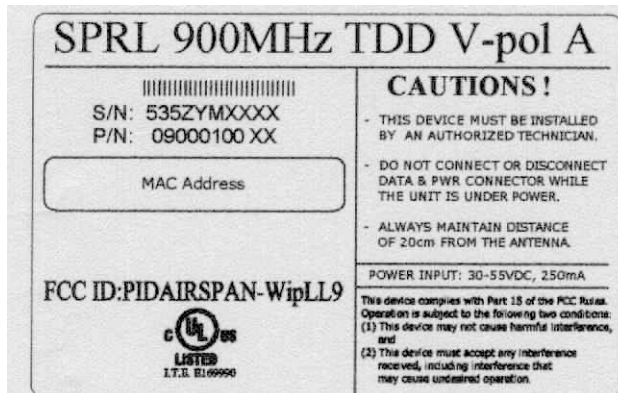

LABEL

The labels shown below are affixed on the bottom of the BSR 900MHz TDD V-pol A, BSR 900MHz TDD V Ext A, SPRL 900MHz TDD V-pol A, SPRL 900MHz TDD Ext A radio units. The label material is PVC with a permanent adhesive.