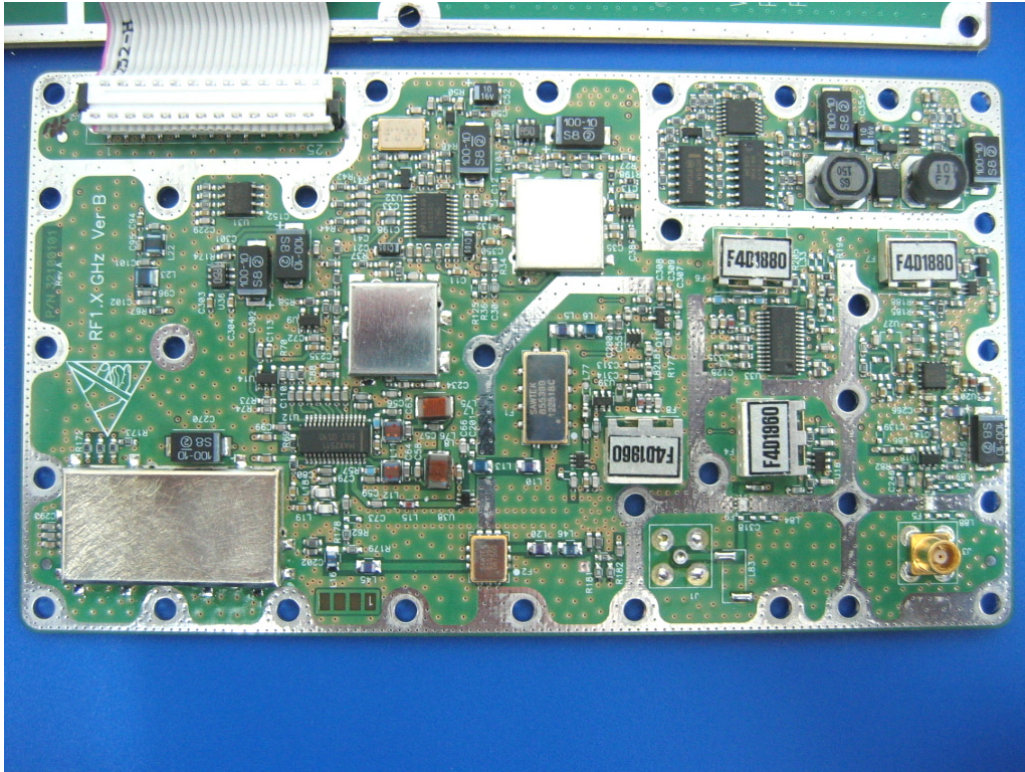

INTERNAL PHOTOGRAPHS

This document contains 6 photographs

Photograph No.1
SPR 1.9GHz FDD internal view

Photograph No.2
SPR 1.9GHz FDD internal view, other side

Photograph No.3
SPR 1.9GHz FDD internal view without covers

Photograph No.4
SPR 1.9GHz FDD, RF module front view

Photograph No.5
SPR 1.9GHz FDD, RF module second side view

Photograph No.6
SPR 1.9GHz FDD, digital PCB second side view