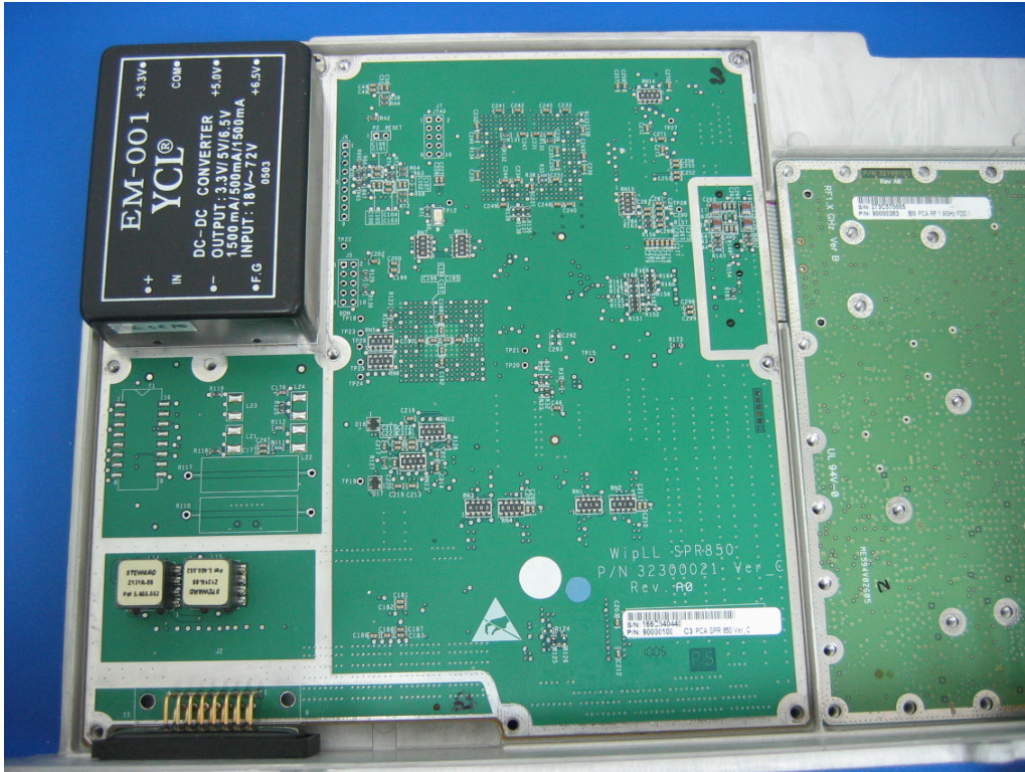

INTERNAL PHOTOGRAPHS

This document contains 6 photographs

Photograph No.1
SPR 1.9GHz FDD internal view

Photograph No.2
SPR 1.9GHz FDD internal view, other side

Photograph No.3
SPR 1.9GHz FDD internal view without covers

Photograph No.4
SPR 1.9GHz FDD, RF module front view

Photograph No.5
SPR 1.9GHz FDD, RF module second side view

Photograph No.6
SPR 1.9GHz FDD, digital PCB second side view