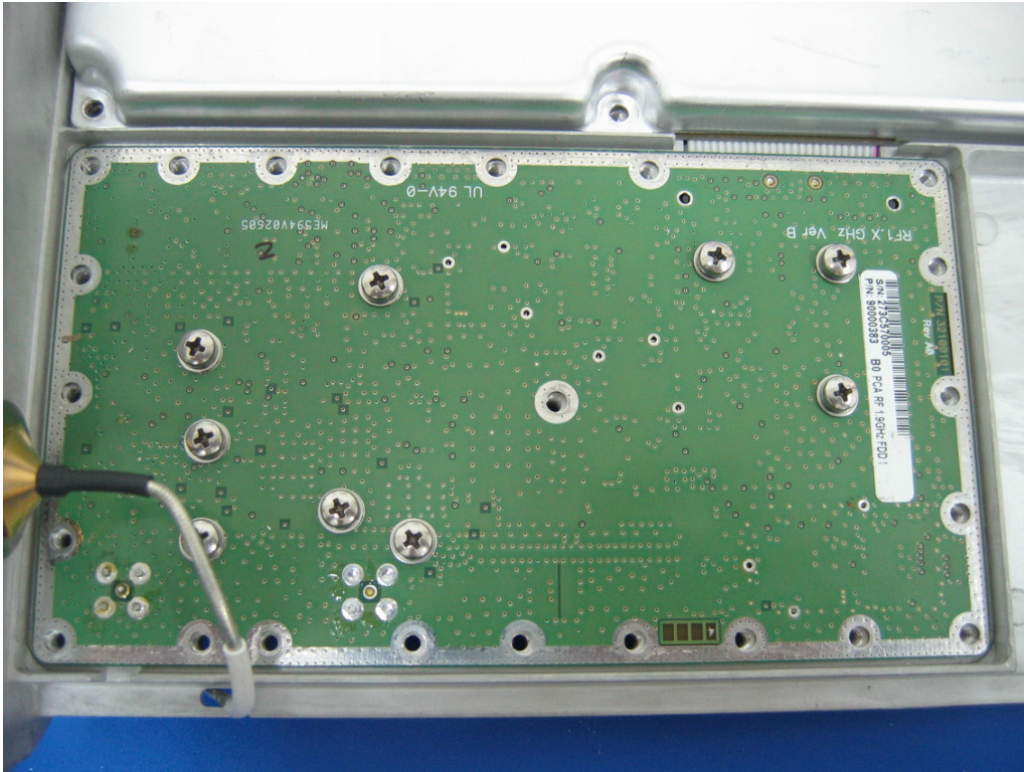

INTERNAL PHOTOGRAPHS

This document contains 6 photographs

Photograph No.1
SPR 1.9GHz FDD internal view

Photograph No.2
SPR 1.9GHz FDD internal view, other side

Photograph No.3
SPR 1.9GHz FDD internal view without covers

Photograph No.4
SPR 1.9GHz FDD, RF module front view

Photograph No.5
SPR 1.9GHz FDD, RF module second side view

Photograph No.6
SPR 1.9GHz FDD, digital PCB second side view