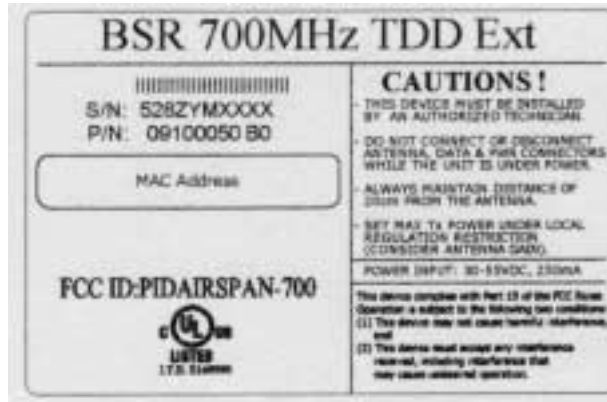

LABEL

The labels shown below are affixed on the bottom of the BSR 700MHz TDD Ext, SPR 700MHz TDD Ext radio units.
The label material is PVC with a permanent adhesive.

LABEL LOCATION