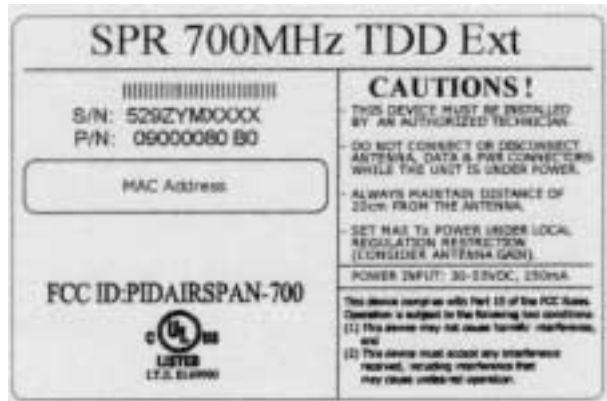

LABEL

The labels shown below are affixed on the bottom of the BSR 700MHz TDD Ext, SPR 700MHz TDD Ext radio units.
The label material is PVC with a permanent adhesive.

LABEL LOCATION