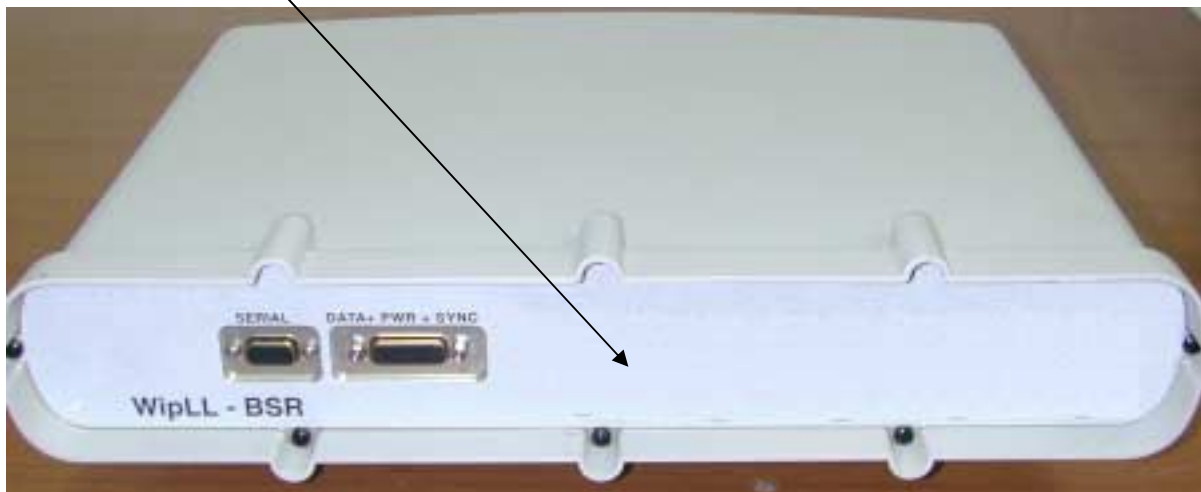

LABEL

The labels shown below are affixed on the bottom of the SPR 5.8GHz TDD Ext, BSR 5.8GHz TDD V-pol, SPR 5.8GHz TDD V-pol radio units. The label material is PVC with a permanent adhesive.

“SPR 5.8GHz TDD Ext” bottom, label with FCC ID:PIDAIRSPAN-58 location

<h1>BSR 5.8GHz TDD V-pol</h1>	
S/N: 078ZYMXXXX P/N: 09100034 XX	CAUTIONS !
MAC Address	- THIS DEVICE MUST BE INSTALLED BY AN AUTHORIZED TECHNICIAN. - DO NOT CONNECT OR DISCONNECT DATA & PWR CONNECTOR WHILE THE UNIT IS UNDER POWER. - ALWAYS MAINTAIN DISTANCE OF 20cm FROM THE ANTENNA.
IC:4548A-SPRBSR FCC ID:PIDAIRSPAN-58	
	POWER INPUT: 30-55VDC, 250mA
	<small>This device complies with Part 15 of the FCC Rules. Operation is subject to the following two conditions: (1) This device may not cause harmful interference, and (2) This device must accept any interference received, including interference that may cause undesired operation.</small>

“BSR 5.8GHz TDD V-pol” bottom, label with FCC ID:PIDAIRSPAN-58 location

SPR 5.8GHz TDD V-pol

<p style="text-align: center;">S/N: 079ZYMXXXX P/N: 09000050 XX</p> <div style="border: 1px solid black; padding: 5px; text-align: center; margin: 5px auto; width: 80%;">MAC Address</div> <p style="text-align: center;">IC:4548A-SPRBSR FCC ID:PIDAIRSPAN-58</p> <div style="text-align: center;">  </div>	<p style="text-align: center;">CAUTIONS !</p> <ul style="list-style-type: none"> - THIS DEVICE MUST BE INSTALLED BY AN AUTHORIZED TECHNICIAN. - DO NOT CONNECT OR DISCONNECT DATA & PWR CONNECTOR WHILE THE UNIT IS UNDER POWER. - ALWAYS MAINTAIN DISTANCE OF 20cm FROM THE ANTENNA. <p style="text-align: center;">POWER INPUT: 30-55VDC, 250mA</p> <p><small>This device complies with Part 15 of the FCC Rules. Operation is subject to the following two conditions: (1) This device may not cause harmful interference, and (2) This device must accept any interference received, including interference that may cause undesired operation.</small></p>
--	---