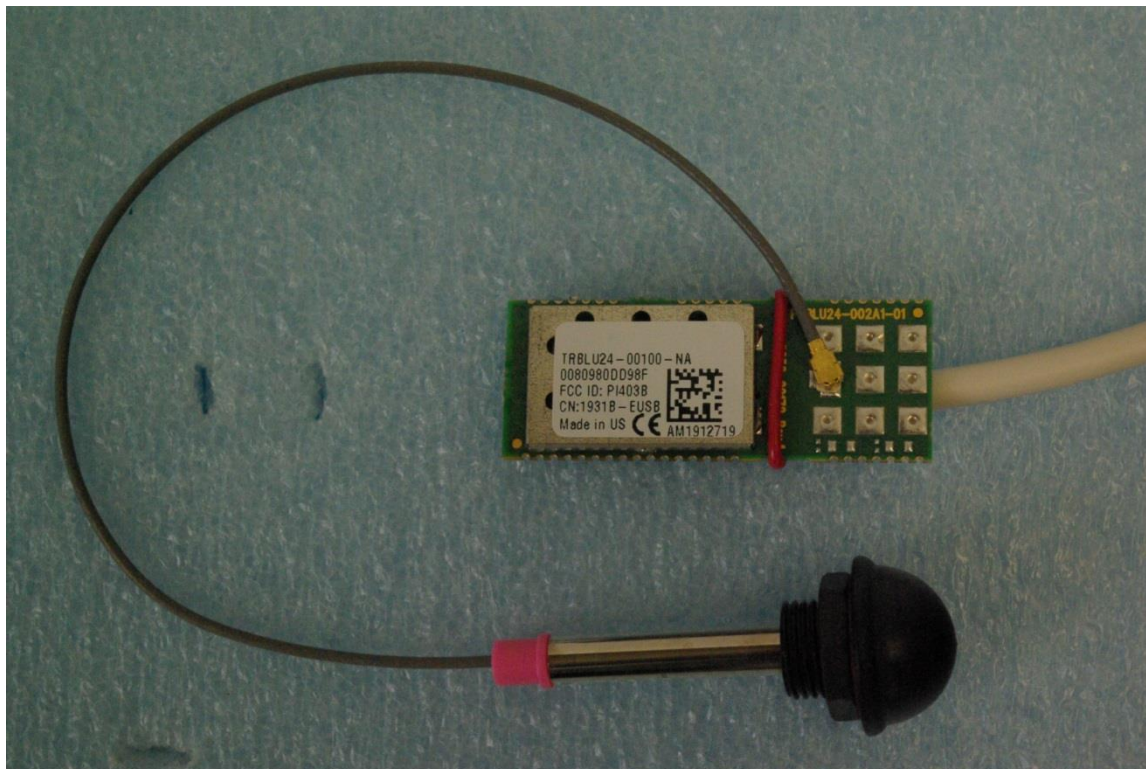

Photograph of EUT module and Antenna

Rogers Labs, Inc.
4405 W. 259th Terrace
Louisburg, KS 66053
Phone/Fax: (913) 837-3214
Revision 1

EZURIO LTD. (Laird Technologies)
Model: TRBLU24-00100
Test #: 130619
Test to: FCC 15C (15.249), IC RSS-210
File: ExtPho TRBLU2400100

SN: ENG1
FCC ID#: PI403B
IC: 1931B-EUSB
Date: July 2, 2013
Page 1 of 1