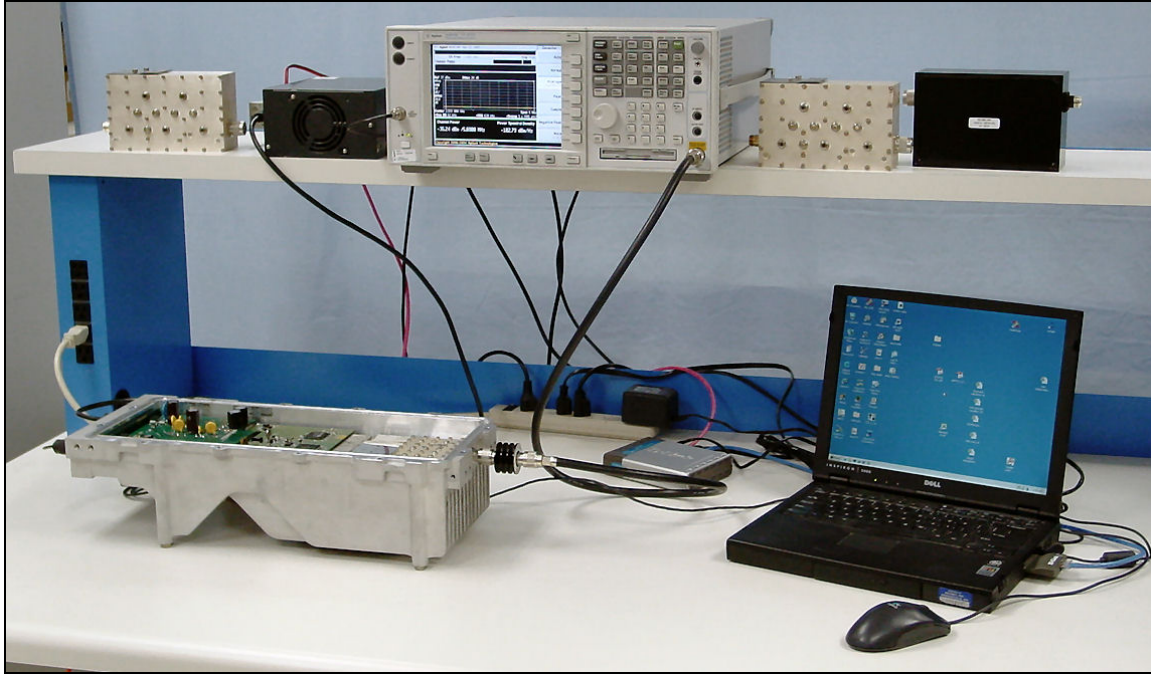

Exhibit 7

Test Setup Photographs

**Part 27:
RF Power Out (2 watts/5 watts)
Modulation Characteristics, Occupied Bandwidth, Spurious Emissions at
Antenna Terminal (2 watts)**

**Part 27:
Modulation Characteristics, Occupied Bandwidth, Spurious Emissions at
Antenna Terminal (5 watts)**

Radiation Hazard Test Setup

Frequency Stability Test Setup

Frequency Stability 2W Test Setup

Frequency Stability 5W Test Setup

Field Strength of Spurious Radiation (Front View)

Field Strength of Spurious Radiation (Back View)