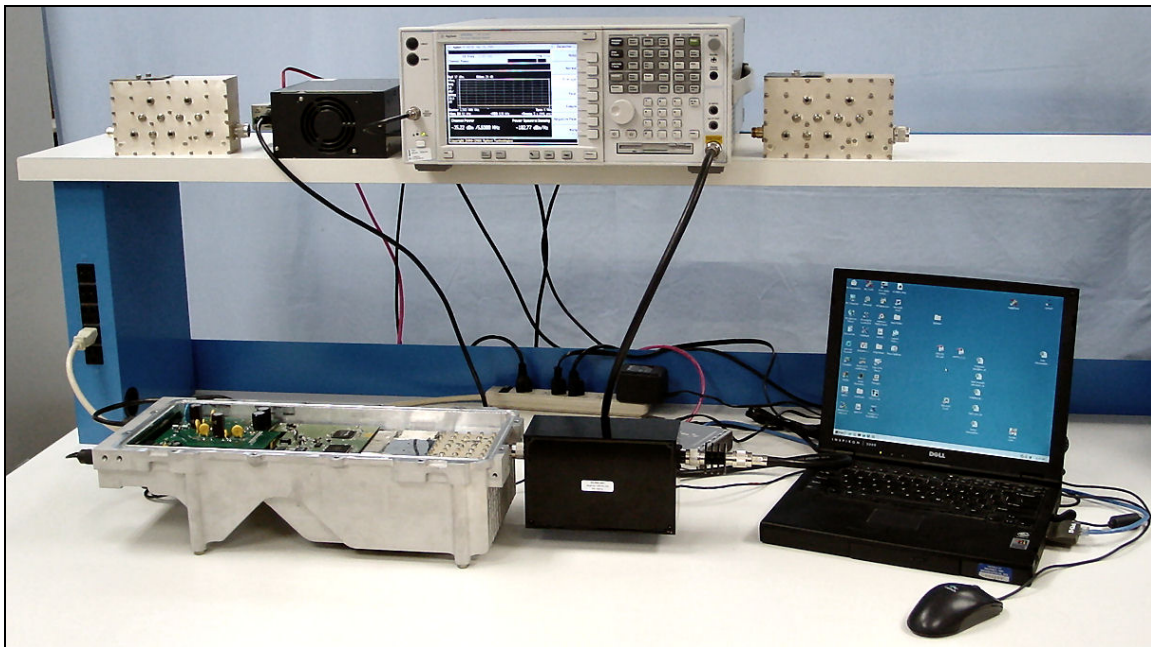

Exhibit 7

Test Setup Photographs

**Part 27:
RF Power Out (2 watts/5 watts)
Modulation Characteristics, Occupied Bandwidth, Spurious Emissions at
Antenna Terminal (2 watts)**

**Part 27:
Modulation Characteristics, Occupied Bandwidth, Spurious Emissions at
Antenna Terminal (5 watts)**

Radiation Hazard Test Setup

Frequency Stability Test Setup

Frequency Stability 2W Test Setup

Frequency Stability 5W Test Setup

Field Strength of Spurious Radiation (Front View)

Field Strength of Spurious Radiation (Back View)