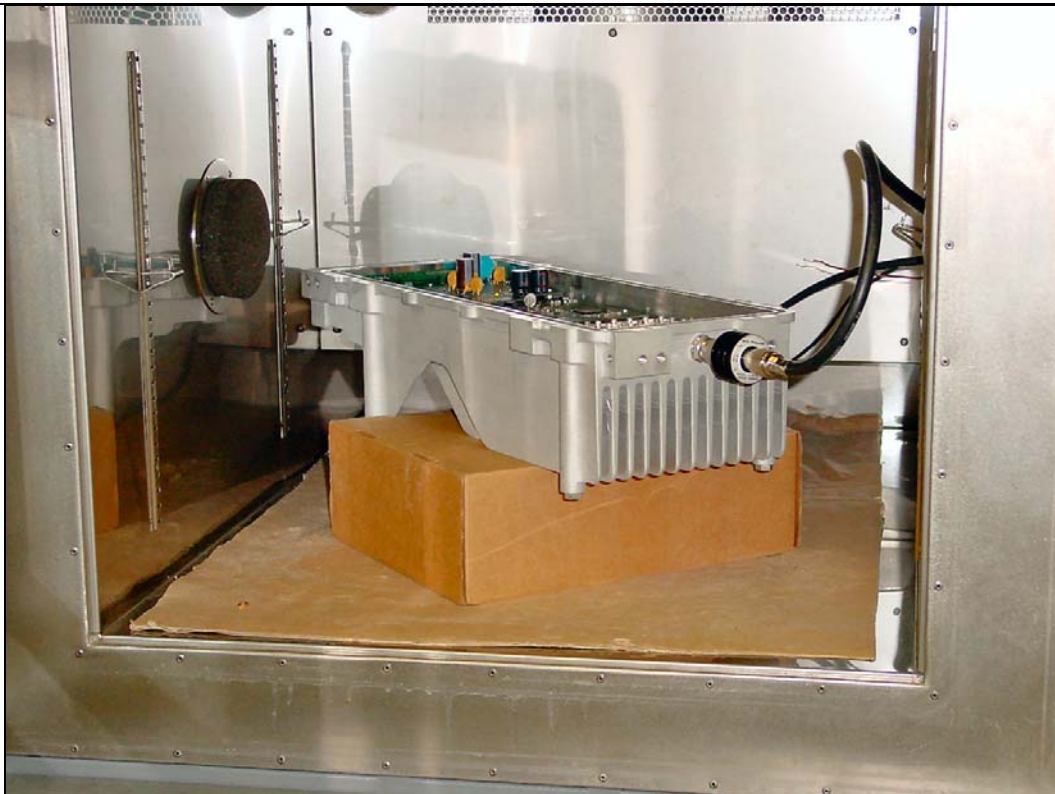

Exhibit 7

Test Setup Photographs

**Part 27:
RF Power Out (2 watts/5 watts)
Modulation Characteristics, Occupied Bandwidth, Spurious Emissions at
Antenna Terminal (2 watts)**

**Part 27:
Modulation Characteristics, Occupied Bandwidth, Spurious Emissions at
Antenna Terminal (5 watts)**

Radiation Hazard Test Setup

Frequency Stability Test Setup

Frequency Stability 2W Test Setup

Frequency Stability 5W Test Setup

Field Strength of Spurious Radiation (Front View)

Field Strength of Spurious Radiation (Back View)