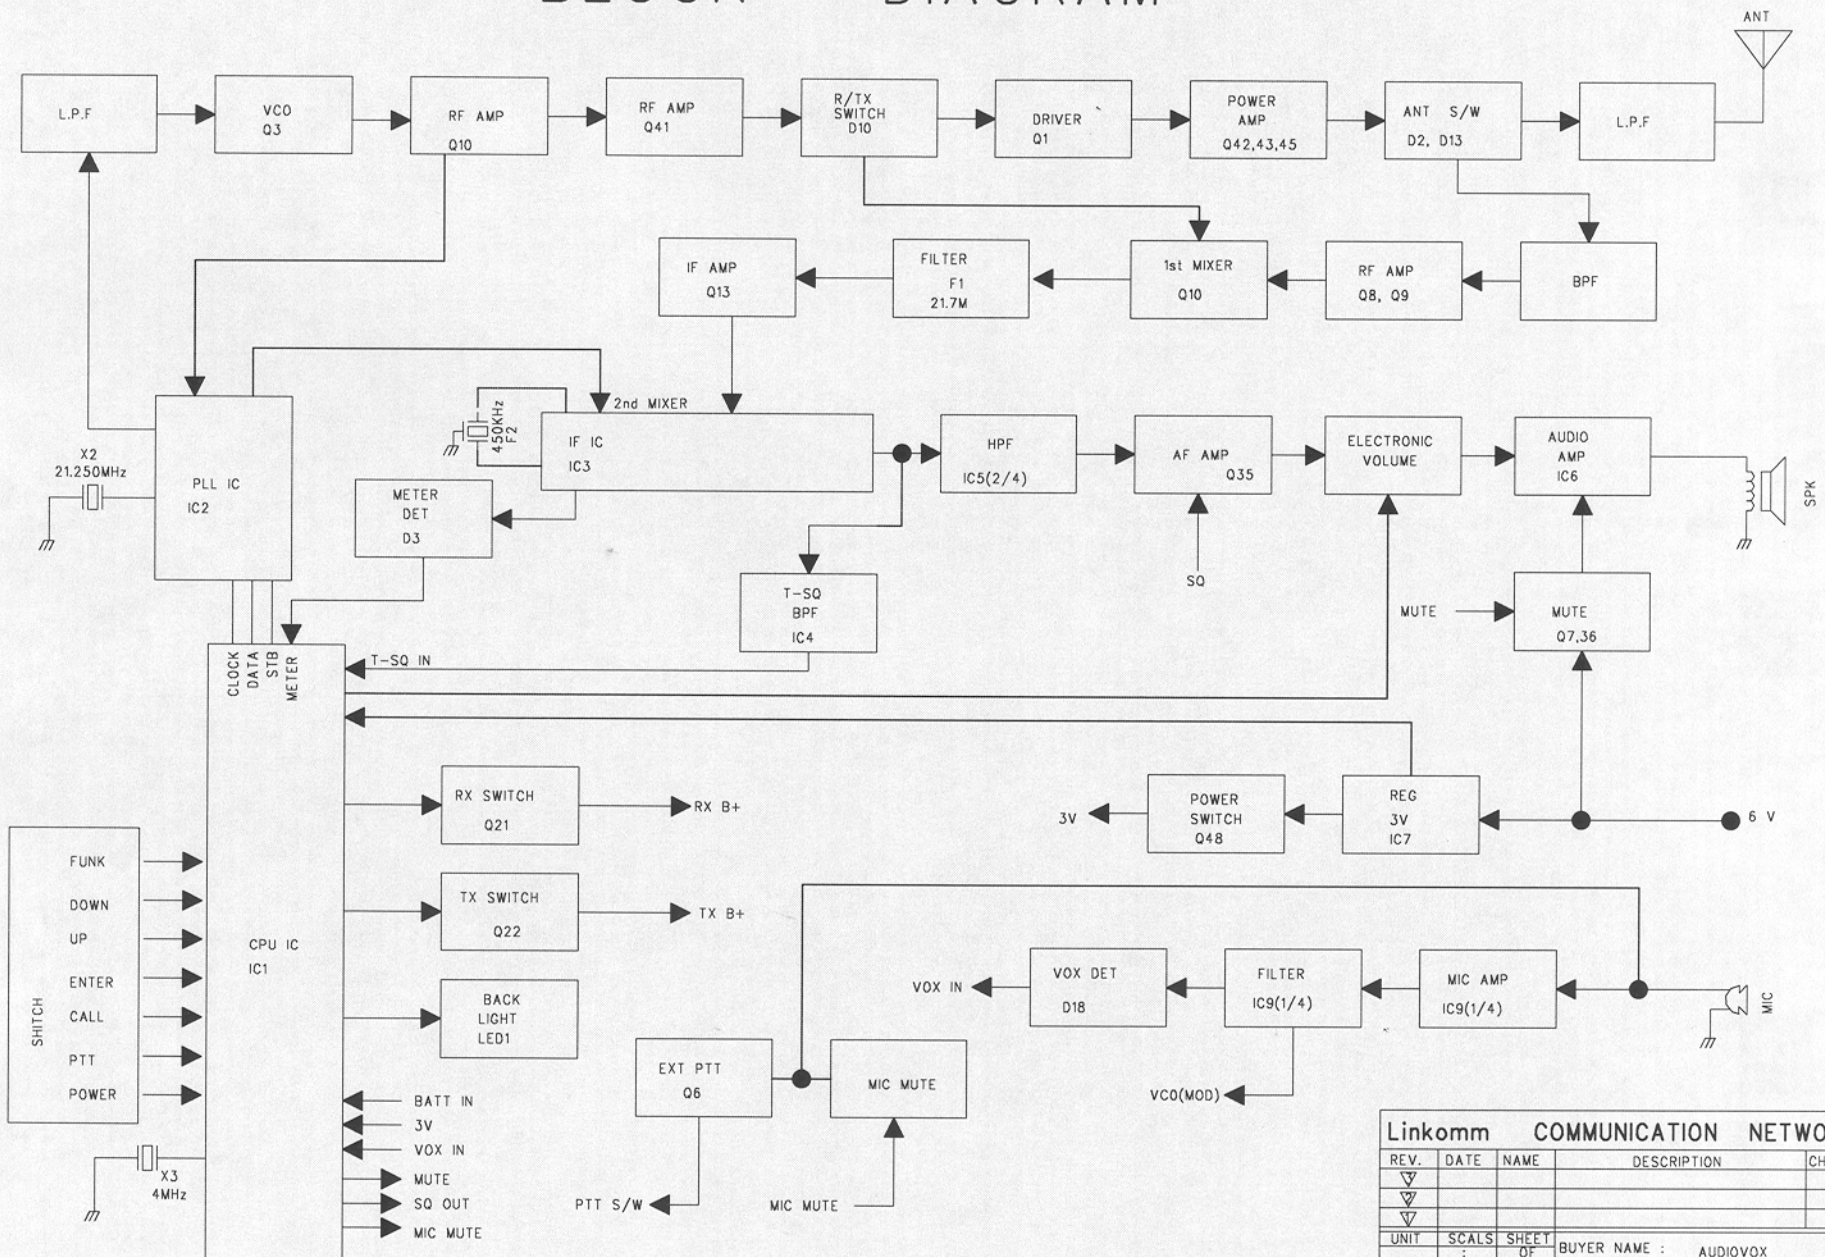

BLOCK DIAGRAM

Linkomm COMMUNICATION NETWORK				
REV.	DATE	NAME	DESCRIPTION	CHECK
UNIT	SCALS	SHEET	BUYER NAME :	AUDIOVOX
DRW.	CHK.	APP.	MODEL NAME :	1428
			DRAWING NO.:	1428BD