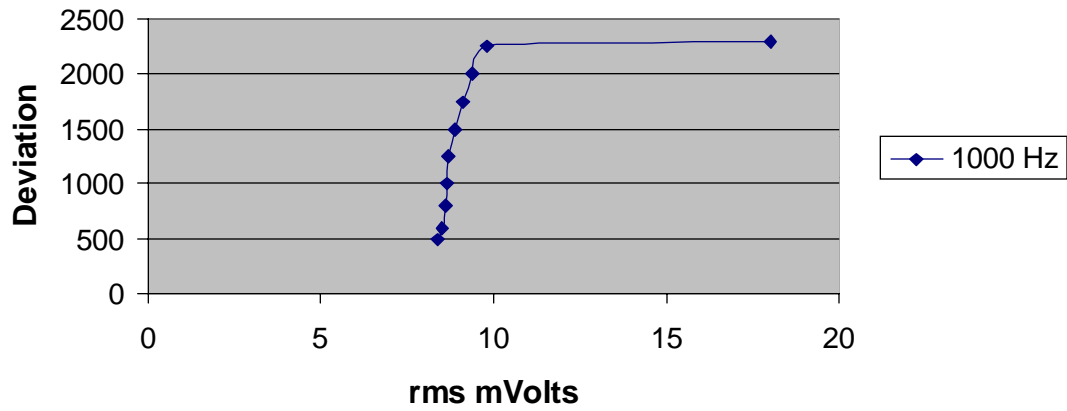

Modulation Limiting
Linkomm Comm.
PHC1428

LINKOMM COMMUNICATION NETWORK
FCC ID: PHC1428
JOB #: 246ZK1
EXHIBIT #: 9B