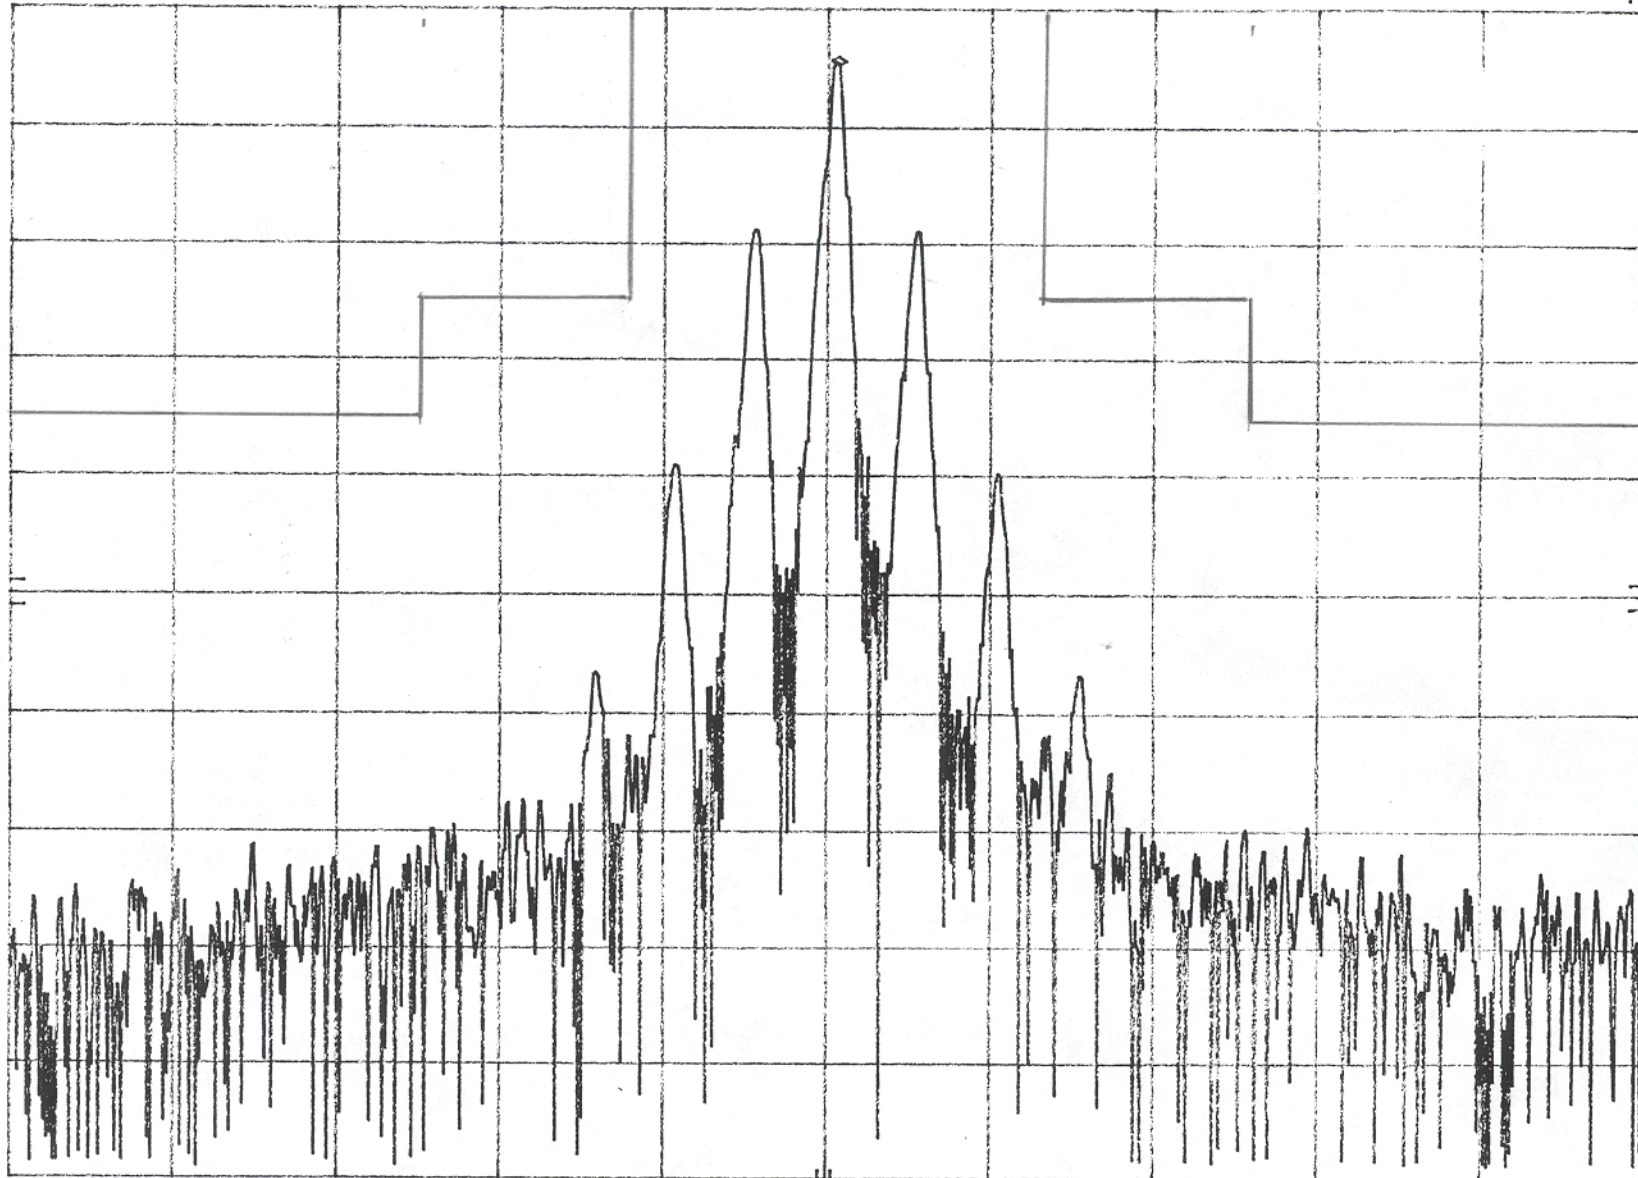

hp REF 73.2 dB μ V ATTEN 10 dB +0 dB

MKR 462.58775 MHz
68.80 dB μ V

10 dB/

OFFSET
-20.0
dB

CENTER 462.58745 MHz
RES BW 300 Hz

VBW 100 kHz

SPAN 50.00 kHz
SWP 1.0 sec