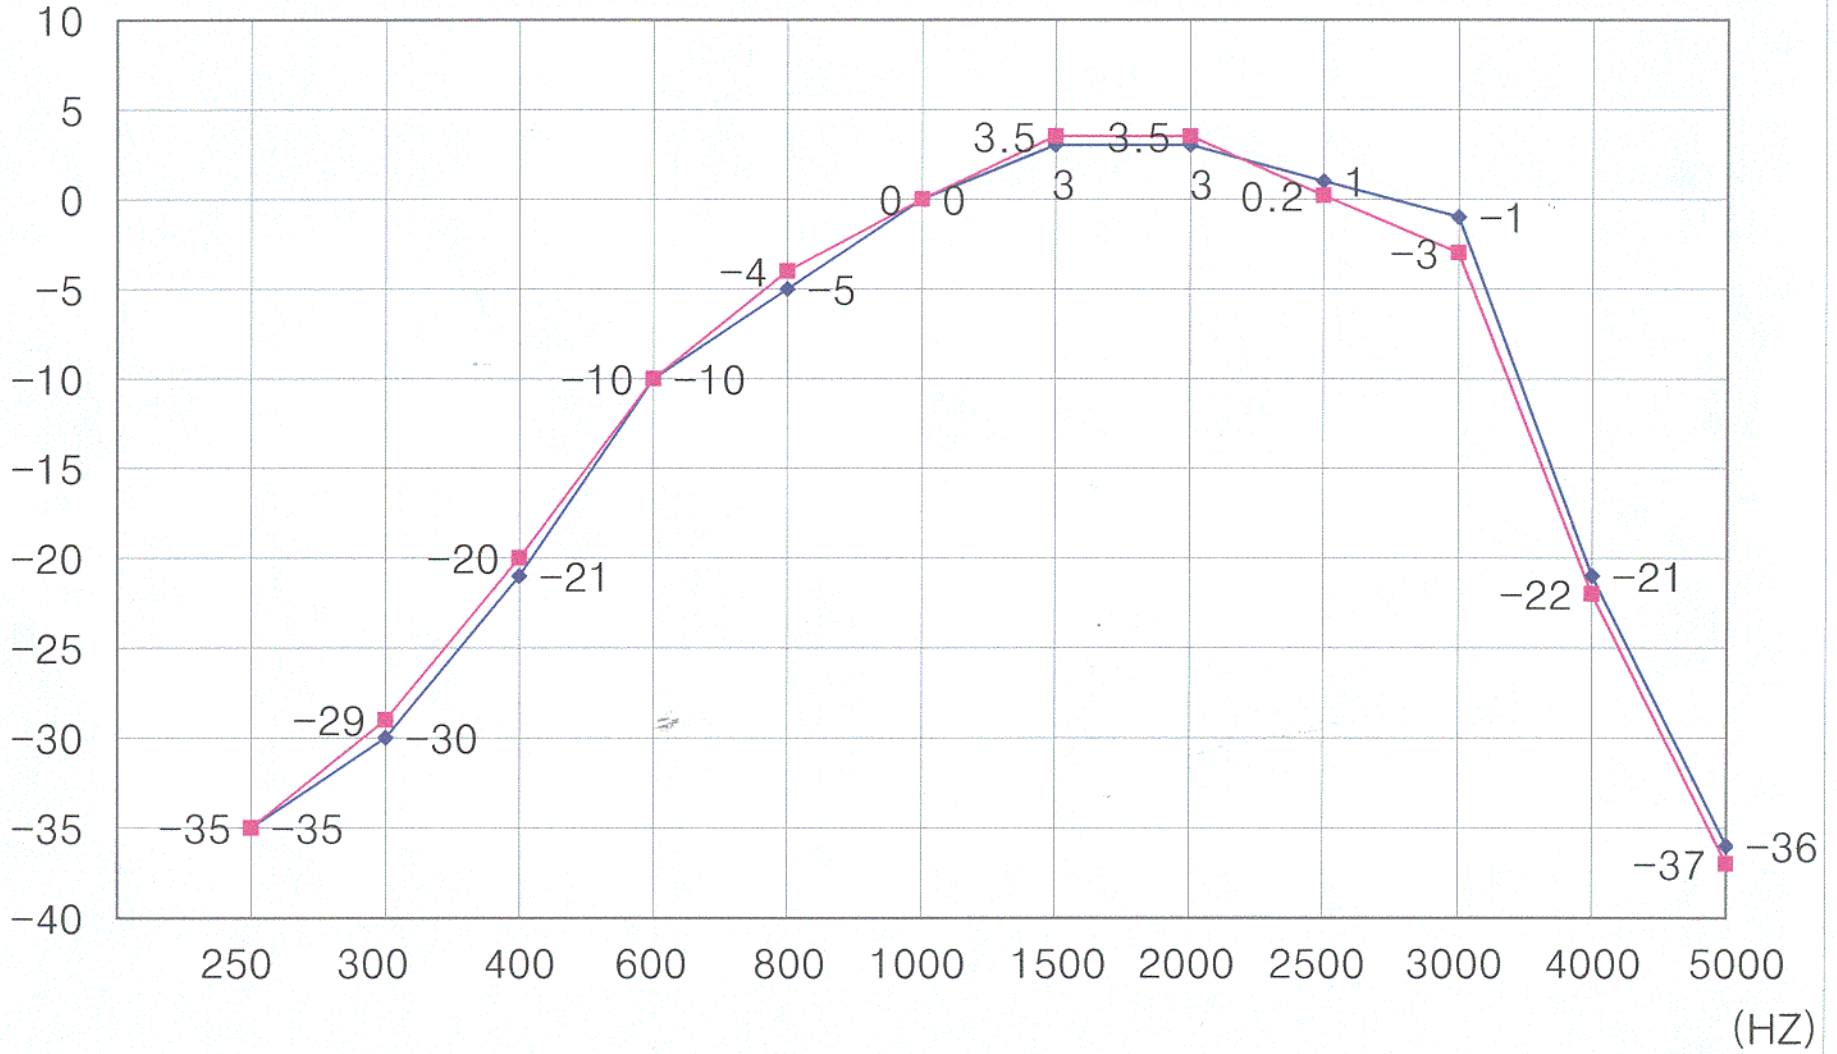

(DB)

TX Audio Low Pass Filter Response

—◆— SAMPLE1 —■— SAMPLE2

Linkcomm Communication Network

FCC ID: PHC1027Z

Job #: 123AK1

Exhibit #: 10