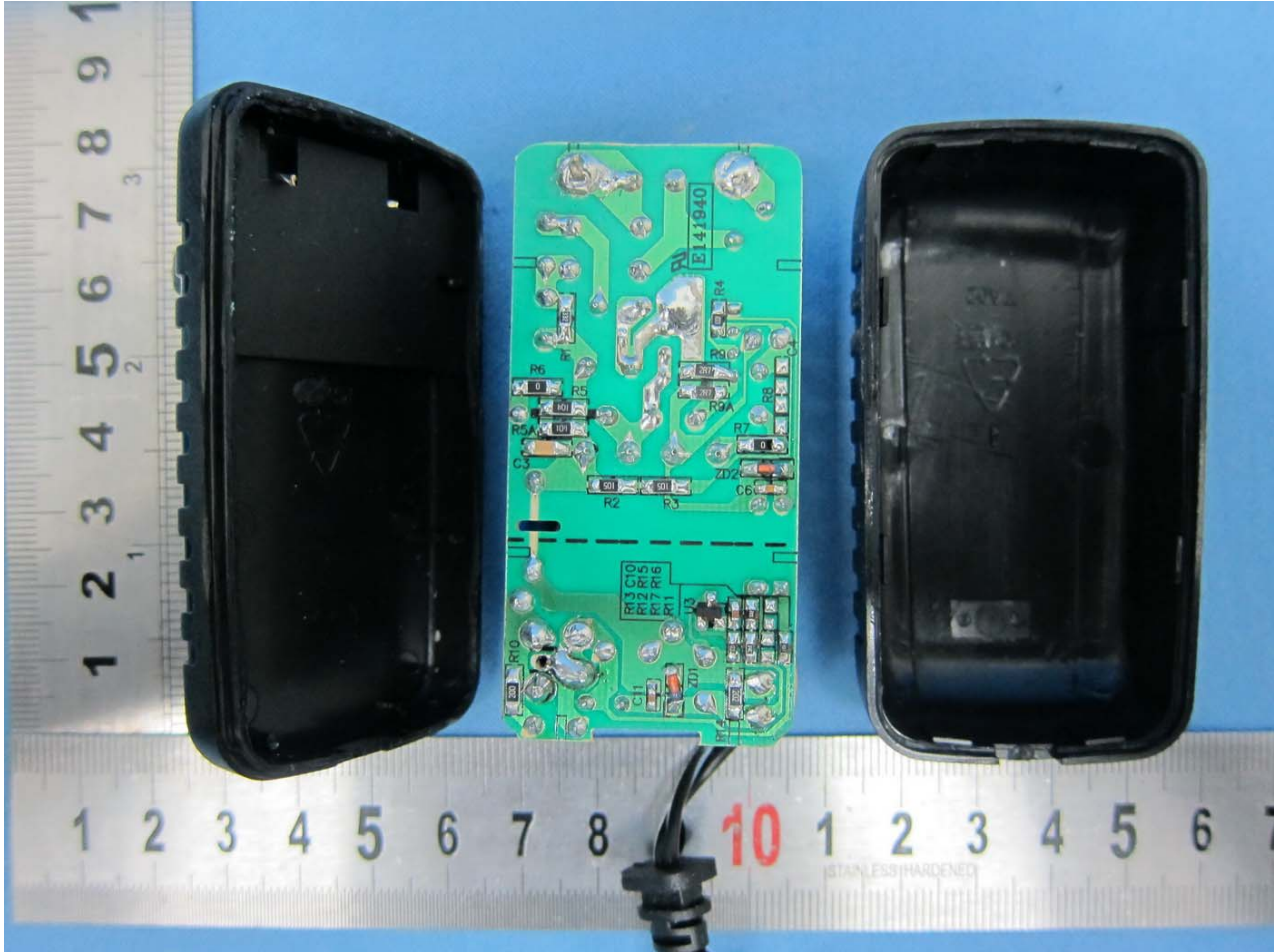

Brand Name: Sprint / Axesstel / Model Name: PCDTX340GT / TX340G

Adapter 1

Brand Name: Sprint / Axesstel / Model Name: PCDTX340GT / TX340G

Brand Name: Sprint / Axesstel / Model Name: PCDTX340GT / TX340G

Brand Name: Sprint / Axesstel / Model Name: PCDTX340GT / TX340G