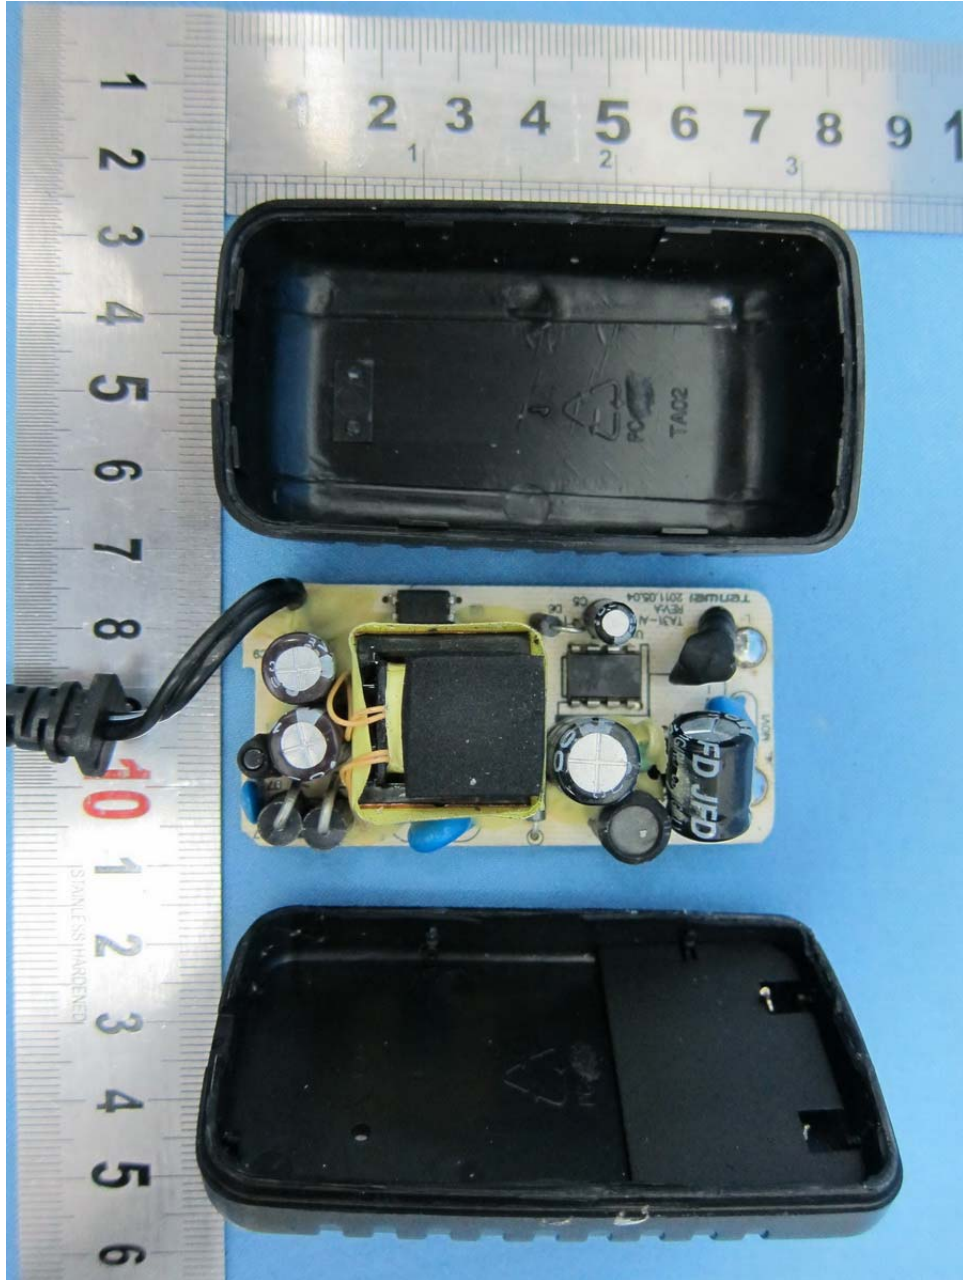

Brand Name: Sprint / Axesstel / Model Name: PCDTX340GT / TX340G