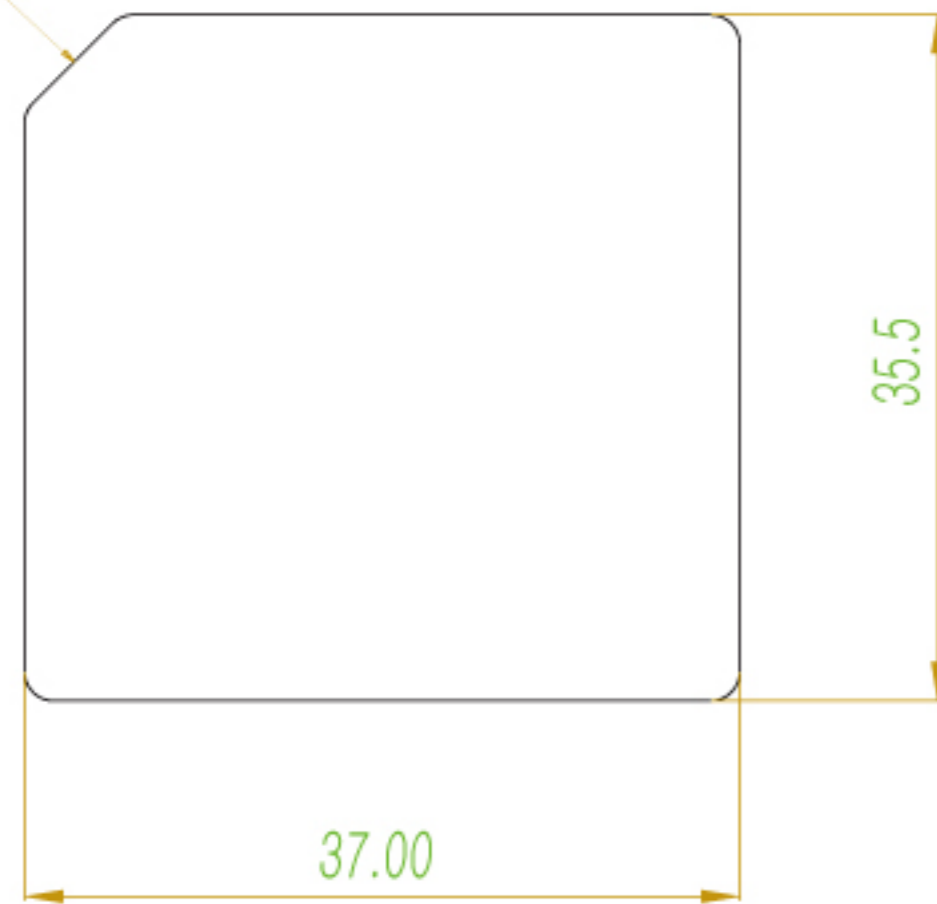

3.7(w) x 3.5(h)cm

C 5.0X5.0

Note: The FCC Label will be visible at the time of purchase.