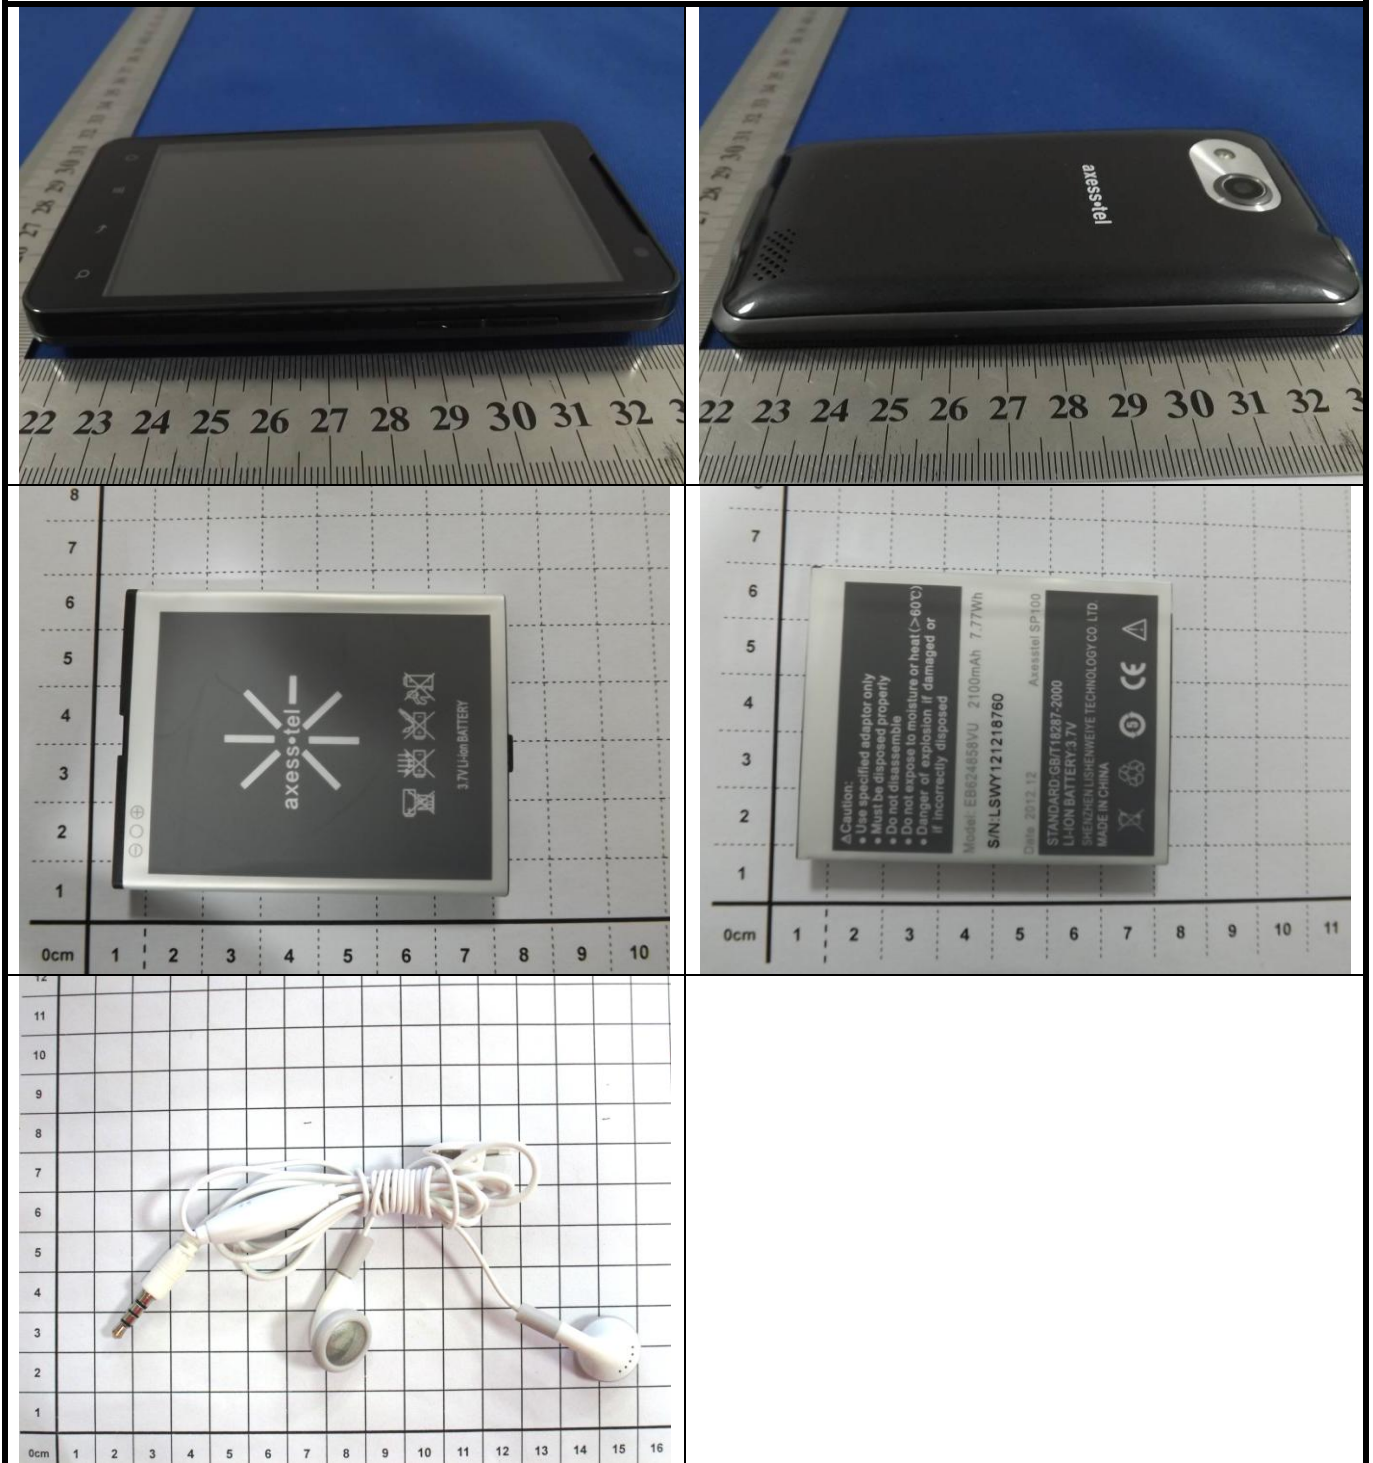

Appendix D. Photographs of EUT and Setup

FCC SAR Test Report

<Photographs of EUT>

FCC SAR Test Report

<Location of Antennas>

FCC SAR Test Report

<Photographs of SAR Setup>

Right Cheek

Right Tilted

Left Cheek

Left Tilted

FCC SAR Test Report

Front Face of EUT with 1 cm Gap

Rear Face of EUT with 1 cm Gap

Bottom Side of EUT with 1 cm Gap

Top Side of EUT with 1 cm Gap

Left Side of EUT with 1 cm Gap

Right Side of EUT with 1 cm Gap