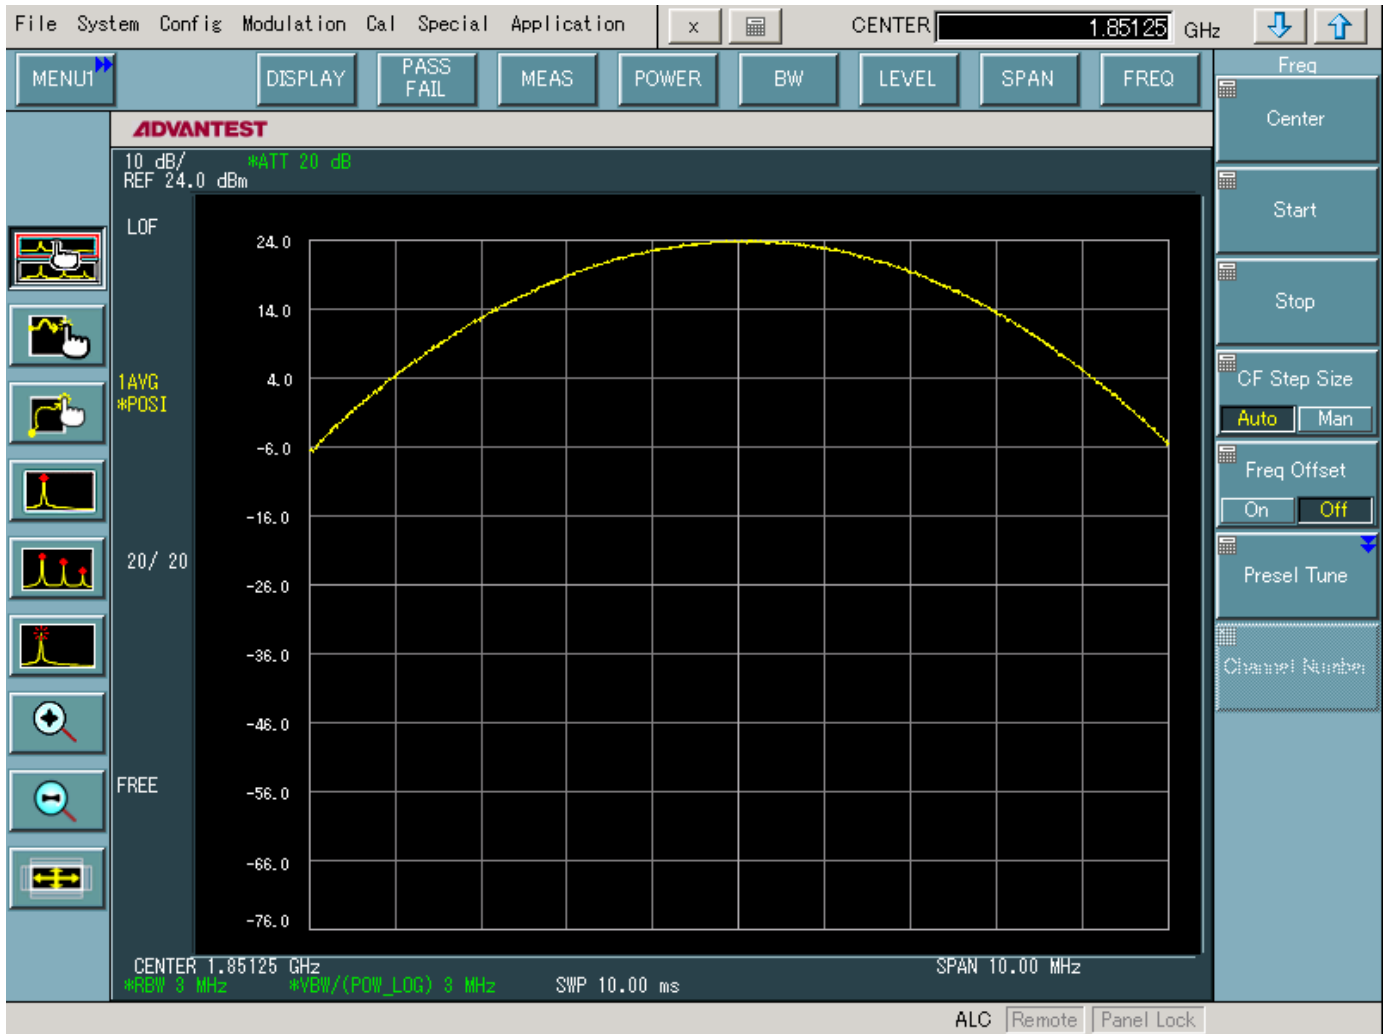

PCS CDMA (0025 CH) Test Mode: POWER OUT