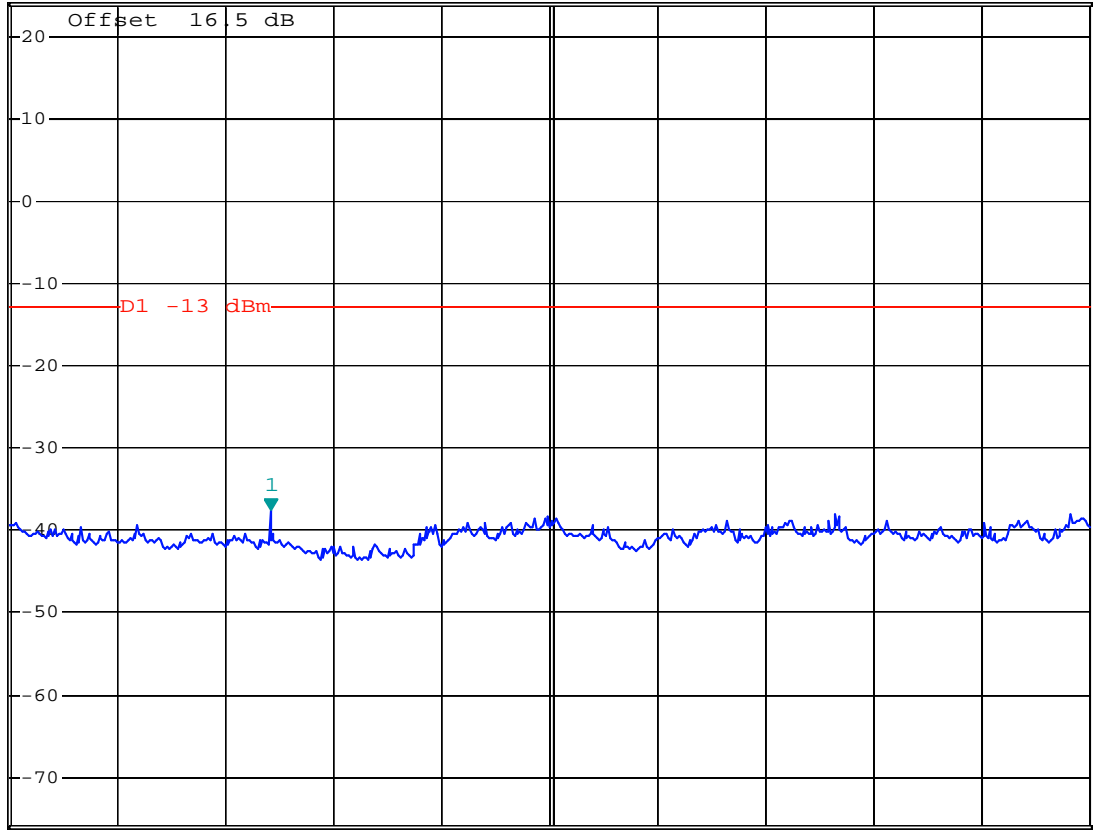

## **D – TEST PLOTS**

---

■ **PCS CDMA MODE (0025 CH.) Conducted Spurious**

Date: 4.JUN.2007 17:20:44

■ **PCS CDMA MODE (0025 CH.) Conducted Spurious**

\*RBW 1 MHz      Marker 1 [T1 ]  
\*VBW 1 MHz      -37.66 dBm  
SWT 210 ms      5.541000000 GHz

Ref 24 dBm

\*Att 20 dB

1 PK  
MAXH

Start 3 GHz

1.05 GHz/

Stop 13.5 GHz

Date: 4.JUN.2007 17:03:47

**PCS CDMA MODE (0025 CH.) Conducted Spurious**

\*RBW 1 MHz      Marker 1 [T1 ]  
\*VBW 1 MHz      -24.97 dBm  
SWT 130 ms      15.08600000 GHz

Date: 4.JUN.2007 17:04:44

■ **PCS CDMA MODE (0600 CH.) Conducted Spurious**

Date: 4.JUN.2007 17:21:41

■ **PCS CDMA MODE (0600 CH.) Conducted Spurious**