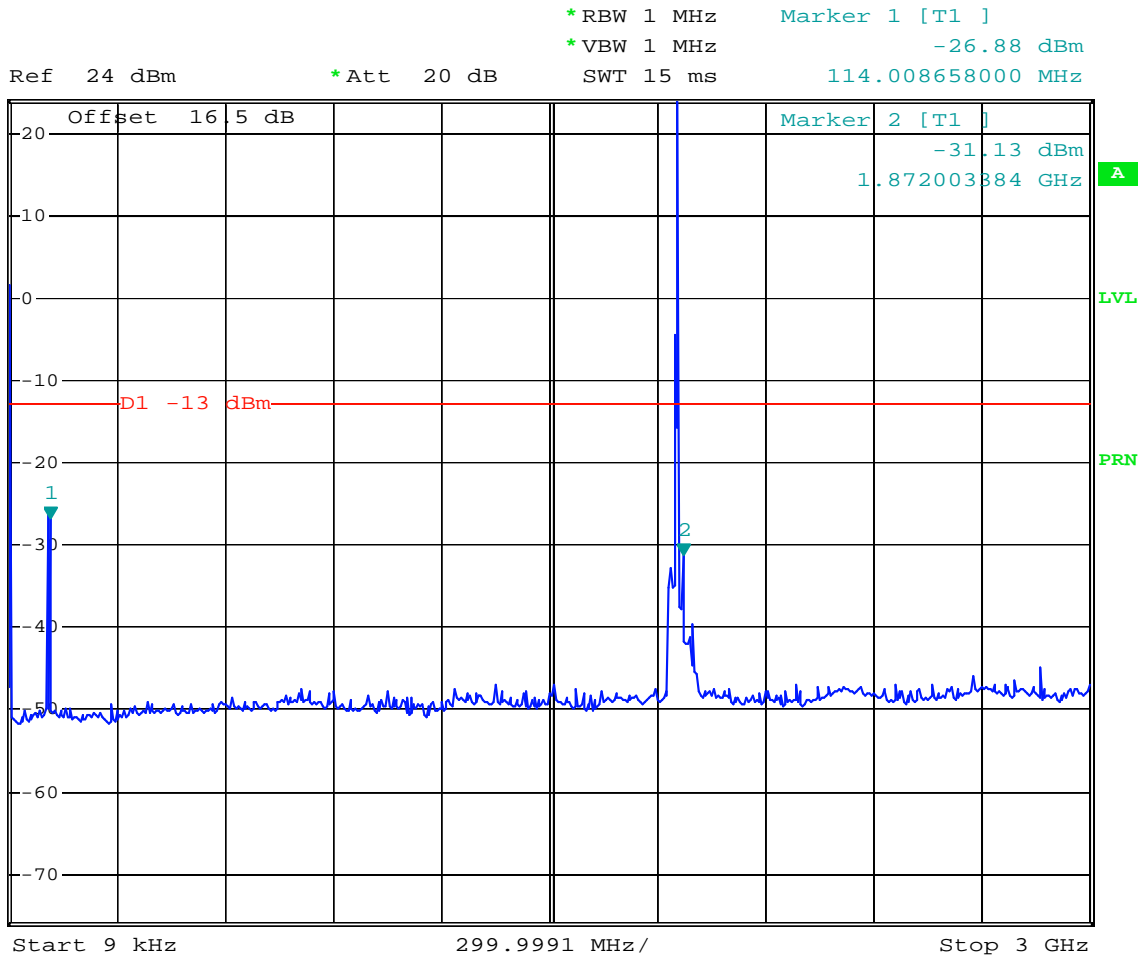

## **D – TEST PLOTS**

---

■ **PCS CDMA MODE (0025 CH.) Conducted Spurious**

Date: 4.JUN.2007 17:20:44

■ **PCS CDMA MODE (0025 CH.) Conducted Spurious**

\*RBW 1 MHz      Marker 1 [T1 ]  
\*VBW 1 MHz      -37.66 dBm  
SWT 210 ms      5.541000000 GHz

Ref 24 dBm

\*Att 20 dB

1 PK  
MAXH

Start 3 GHz

1.05 GHz/

Stop 13.5 GHz

Date: 4.JUN.2007 17:03:47

**PCS CDMA MODE (0025 CH.) Conducted Spurious**

\*RBW 1 MHz      Marker 1 [T1 ]  
\*VBW 1 MHz      -24.97 dBm  
SWT 130 ms      15.08600000 GHz

Date: 4.JUN.2007 17:04:44

■ **PCS CDMA MODE (0600 CH.) Conducted Spurious**

Date: 4.JUN.2007 17:21:41

■ **PCS CDMA MODE (0600 CH.) Conducted Spurious**