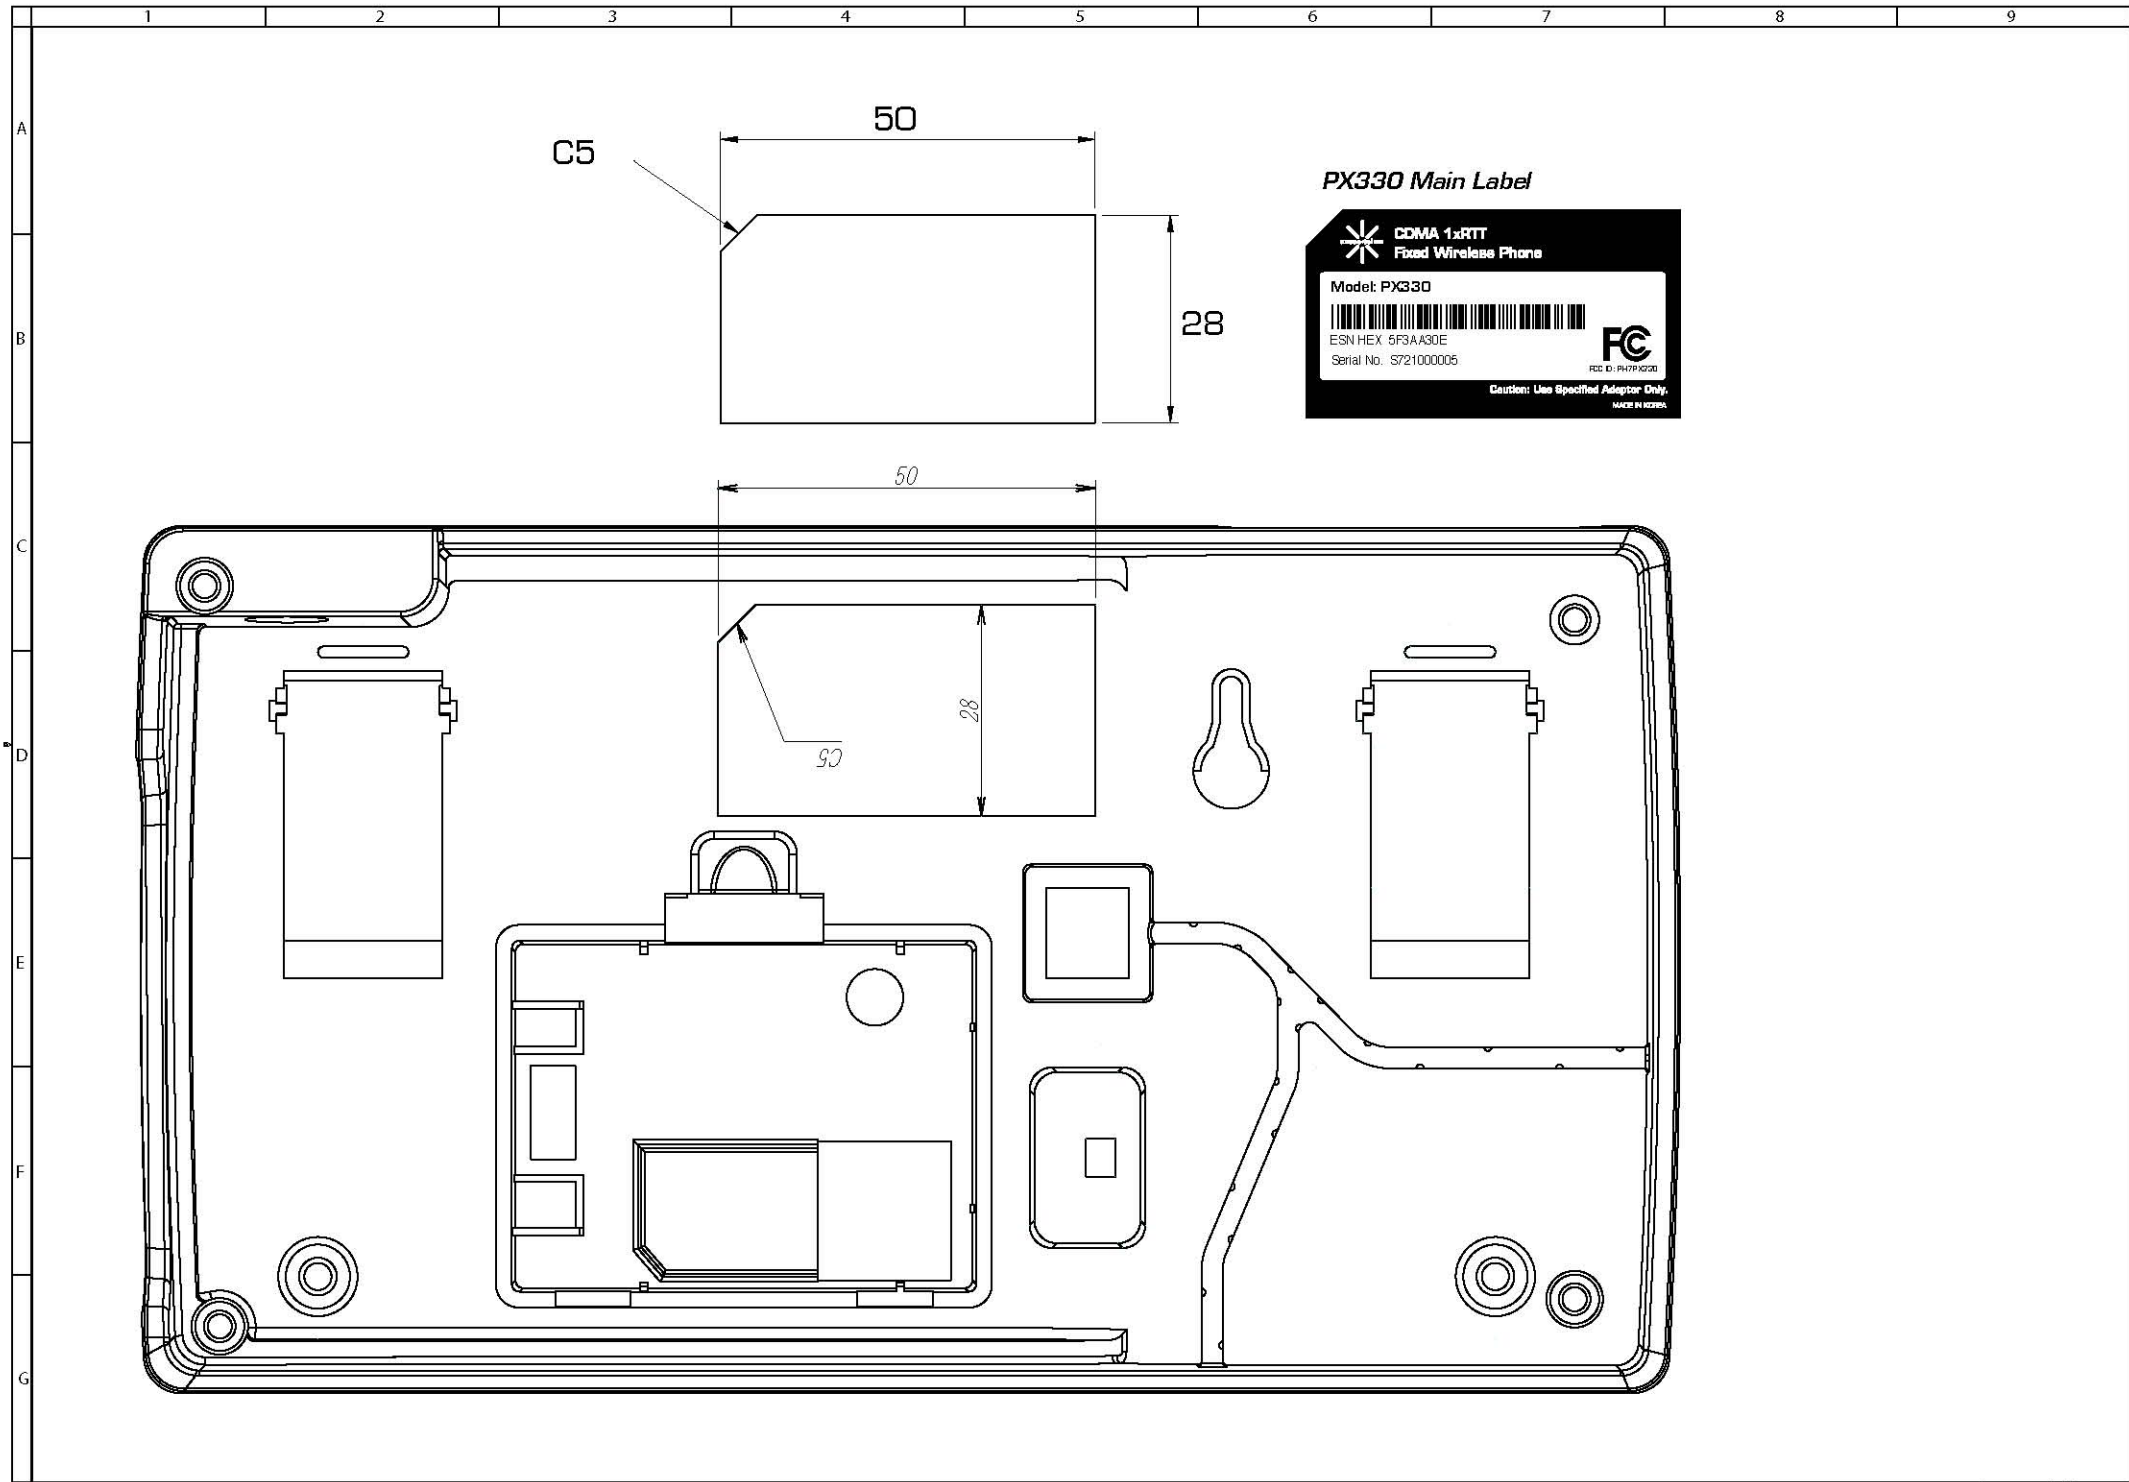

Note: The FCC Label will be visible at the time of purchase.

C5

50

28

PX330 Main Label

CDMA 1xRTT
 Fixed Wireless Phone
 Model: PX330

 ESN HEX: 6F3AA30E
 Serial No.: S721000005

 FCC ID: P47PK231
 Caution: Use Specified Adaptor Only.
 MADE IN KOREA

50

28

C5