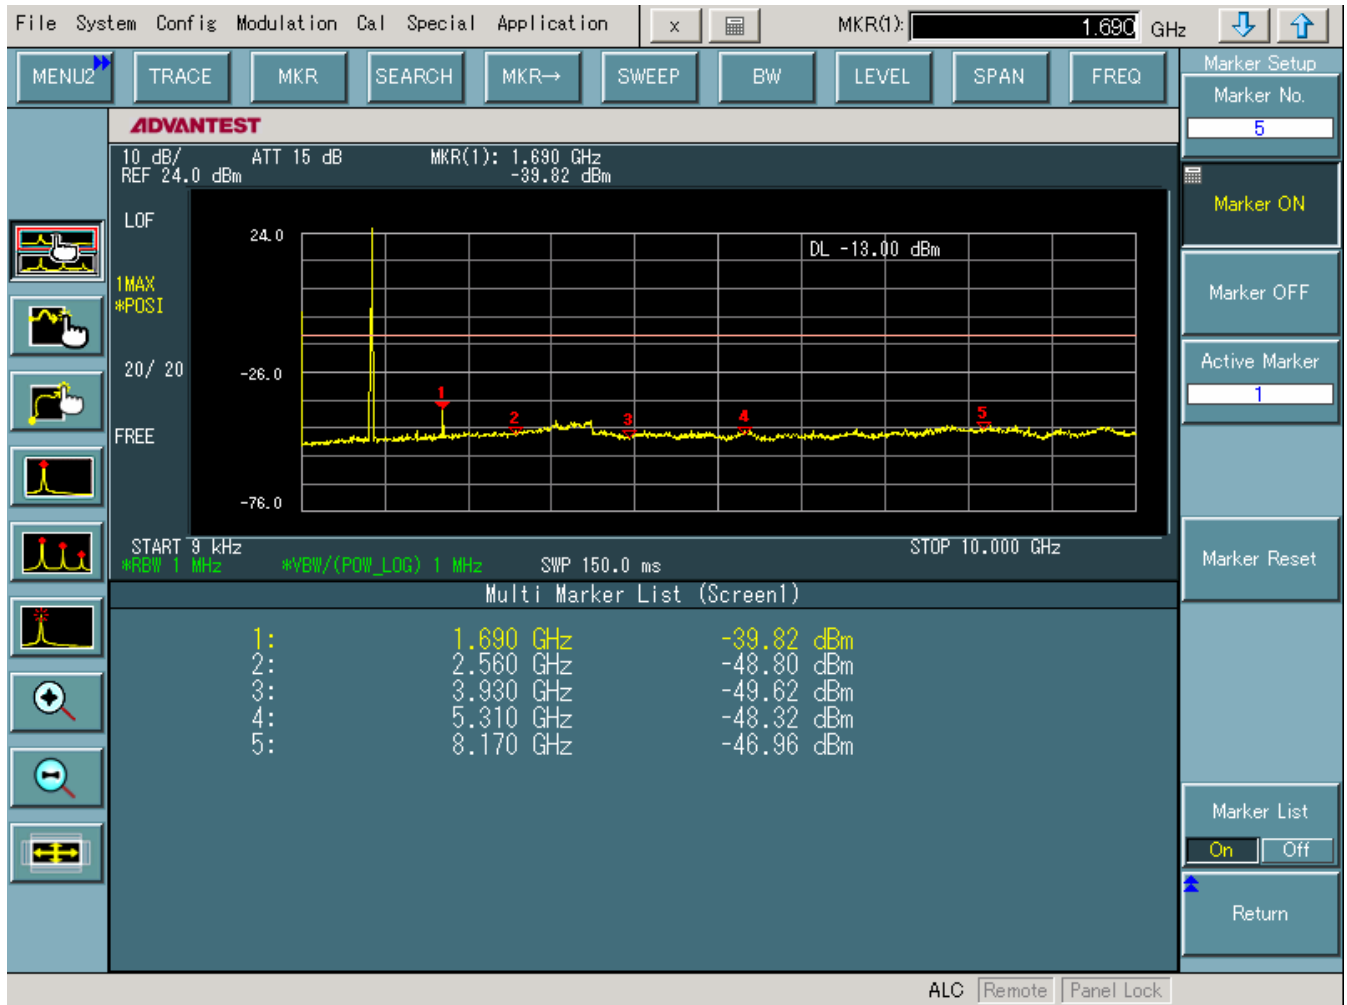

D . TEST PLOTS

CDMA MODE (1013 CH.) Conducted Spurious

CDMA MODE (0384 CH.) Conducted Spurious

CDMA MODE (0777 CH.) Conducted Spurious

CDMA MODE (0384 CH.) : Channel Power

■ CDMA Mode (0384 CH.) : Occupied Bandwidth

CDMA Cellular (1013 CH.) Band Edge

■ CDMA Cellular (777 CH.) Band Edge

■ CDMA (1013 CH) Test Mode: POWER OUT

■ CDMA (0384 CH) Test Mode: POWER OUT

■ CDMA (0777 CH) Test Mode: POWER OUT

■ CDMA (1013 CH) Test Mode

■ CDMA (0384 CH) Test Mode

■ CDMA (0777 CH) Test Mode