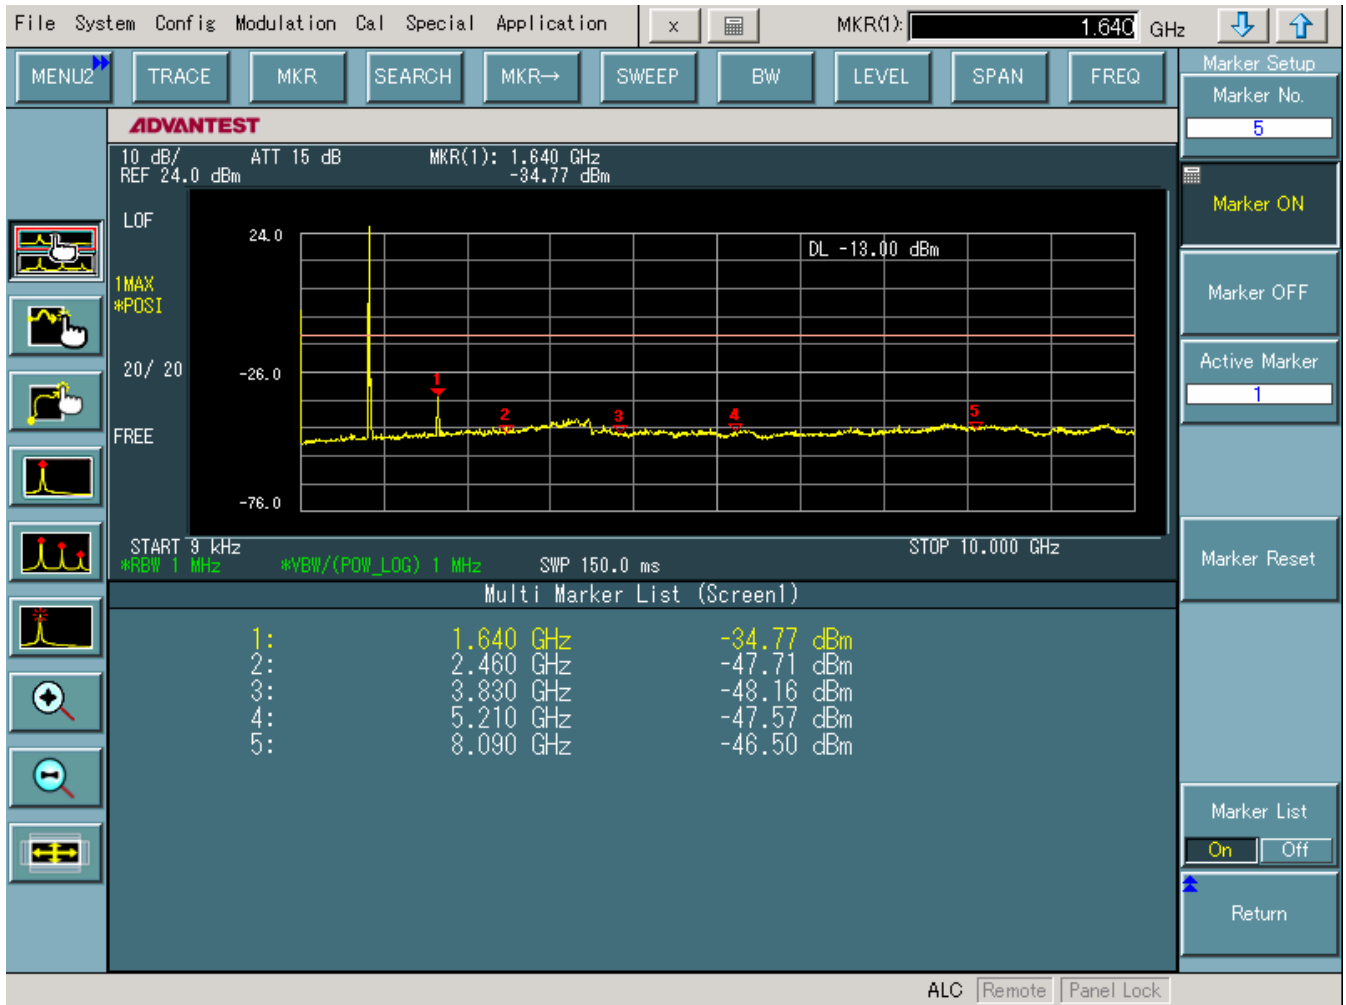

D . TEST PLOTS

CDMA MODE (1013 CH.) Conducted Spurious

CDMA MODE (0384 CH.) Conducted Spurious

CDMA MODE (0777 CH.) Conducted Spurious

CDMA MODE (0384 CH.) : Channel Power

■ CDMA Mode (0384 CH.) : Occupied Bandwidth

CDMA Cellular (1013 CH.) Band Edge

■ CDMA Cellular (777 CH.) Band Edge

■ CDMA (1013 CH) Test Mode: POWER OUT

■ CDMA (0384 CH) Test Mode: POWER OUT

■ CDMA (0777 CH) Test Mode: POWER OUT

■ CDMA (1013 CH) Test Mode

■ CDMA (0384 CH) Test Mode

■ CDMA (0777 CH) Test Mode