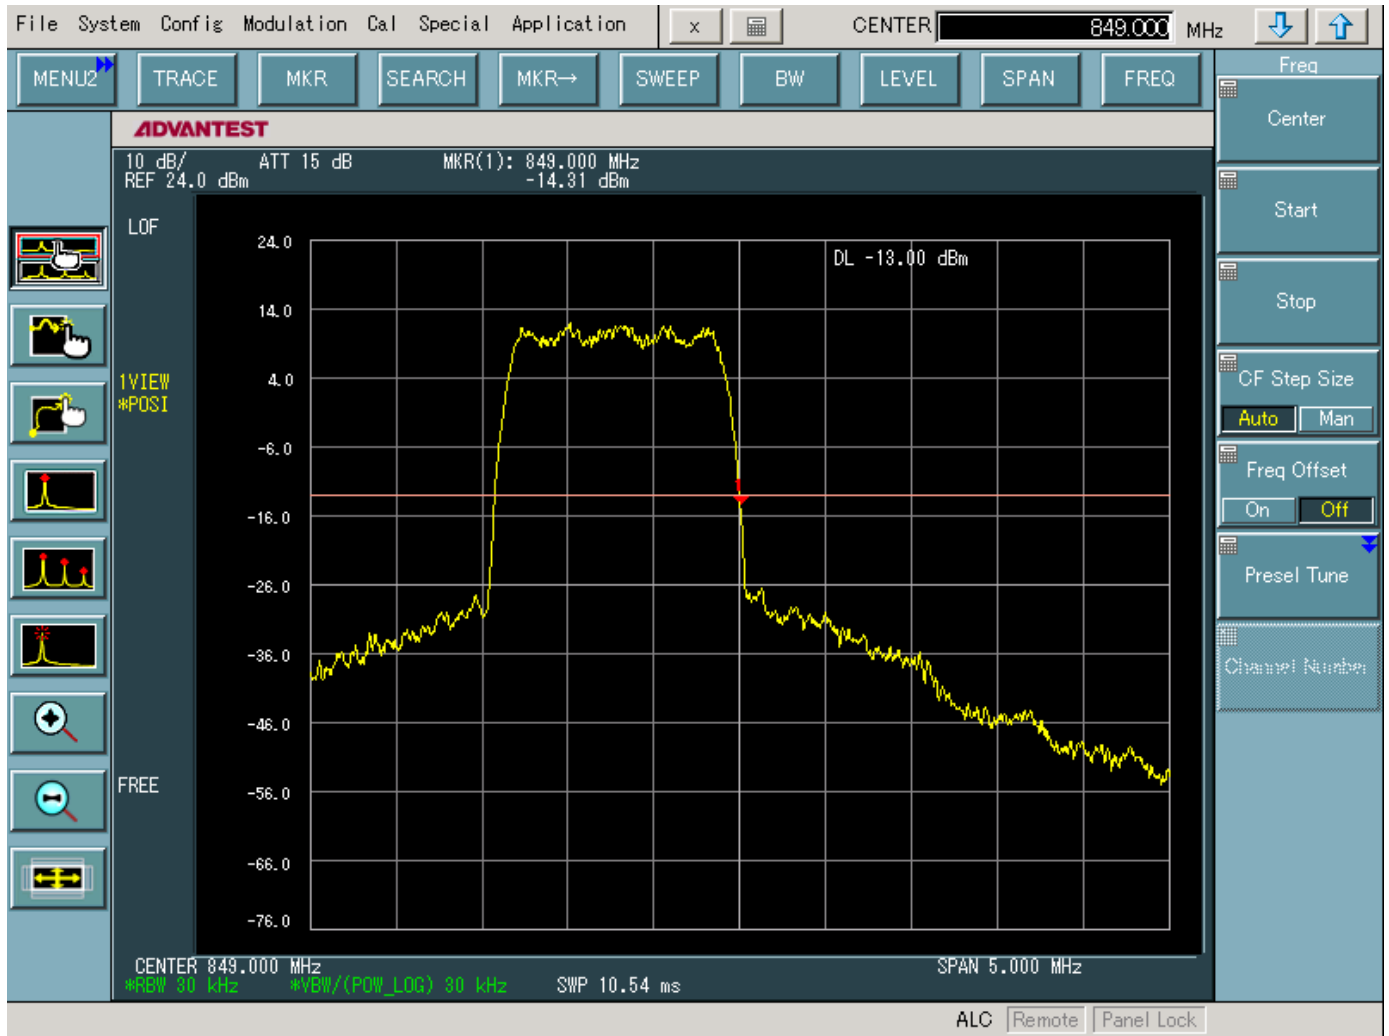

D . TEST PLOTS

CDMA MODE (1013 CH.) Conducted Spurious

CDMA MODE (0384 CH.) Conducted Spurious

CDMA MODE (0777 CH.) Conducted Spurious

CDMA MODE (0384 CH.) : Channel Power

■ CDMA Mode (0384 CH.) : Occupied Bandwidth

CDMA Cellular (1013 CH.) Band Edge

■ CDMA Cellular (777 CH.) Band Edge

■ CDMA (1013 CH) Test Mode: POWER OUT

■ CDMA (0384 CH) Test Mode: POWER OUT

■ CDMA (0777 CH) Test Mode: POWER OUT

■ CDMA (1013 CH) Test Mode

■ CDMA (0384 CH) Test Mode

■ CDMA (0777 CH) Test Mode