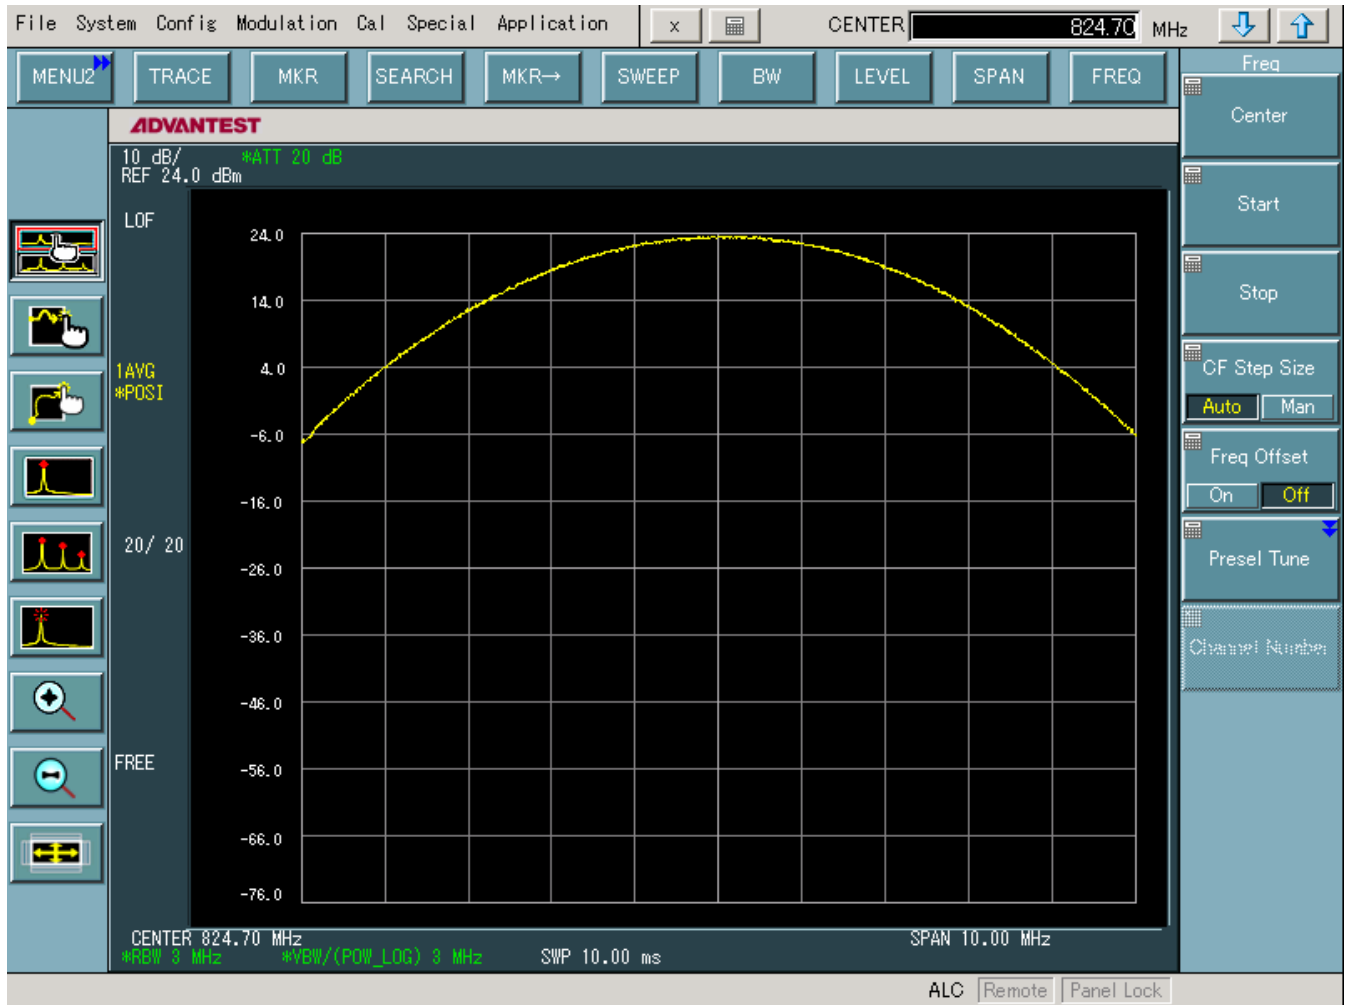

D . TEST PLOTS

CDMA MODE (1013 CH.) Conducted Spurious

CDMA MODE (0384 CH.) Conducted Spurious

CDMA MODE (0777 CH.) Conducted Spurious

CDMA MODE (0384 CH.) : Channel Power

■ CDMA Mode (0384 CH.) : Occupied Bandwidth

CDMA Cellular (1013 CH.) Band Edge

■ CDMA Cellular (777 CH.) Band Edge

■ CDMA (1013 CH) Test Mode: POWER OUT

■ CDMA (0384 CH) Test Mode: POWER OUT

■ CDMA (0777 CH) Test Mode: POWER OUT

■ CDMA (1013 CH) Test Mode

■ CDMA (0384 CH) Test Mode

■ CDMA (0777 CH) Test Mode