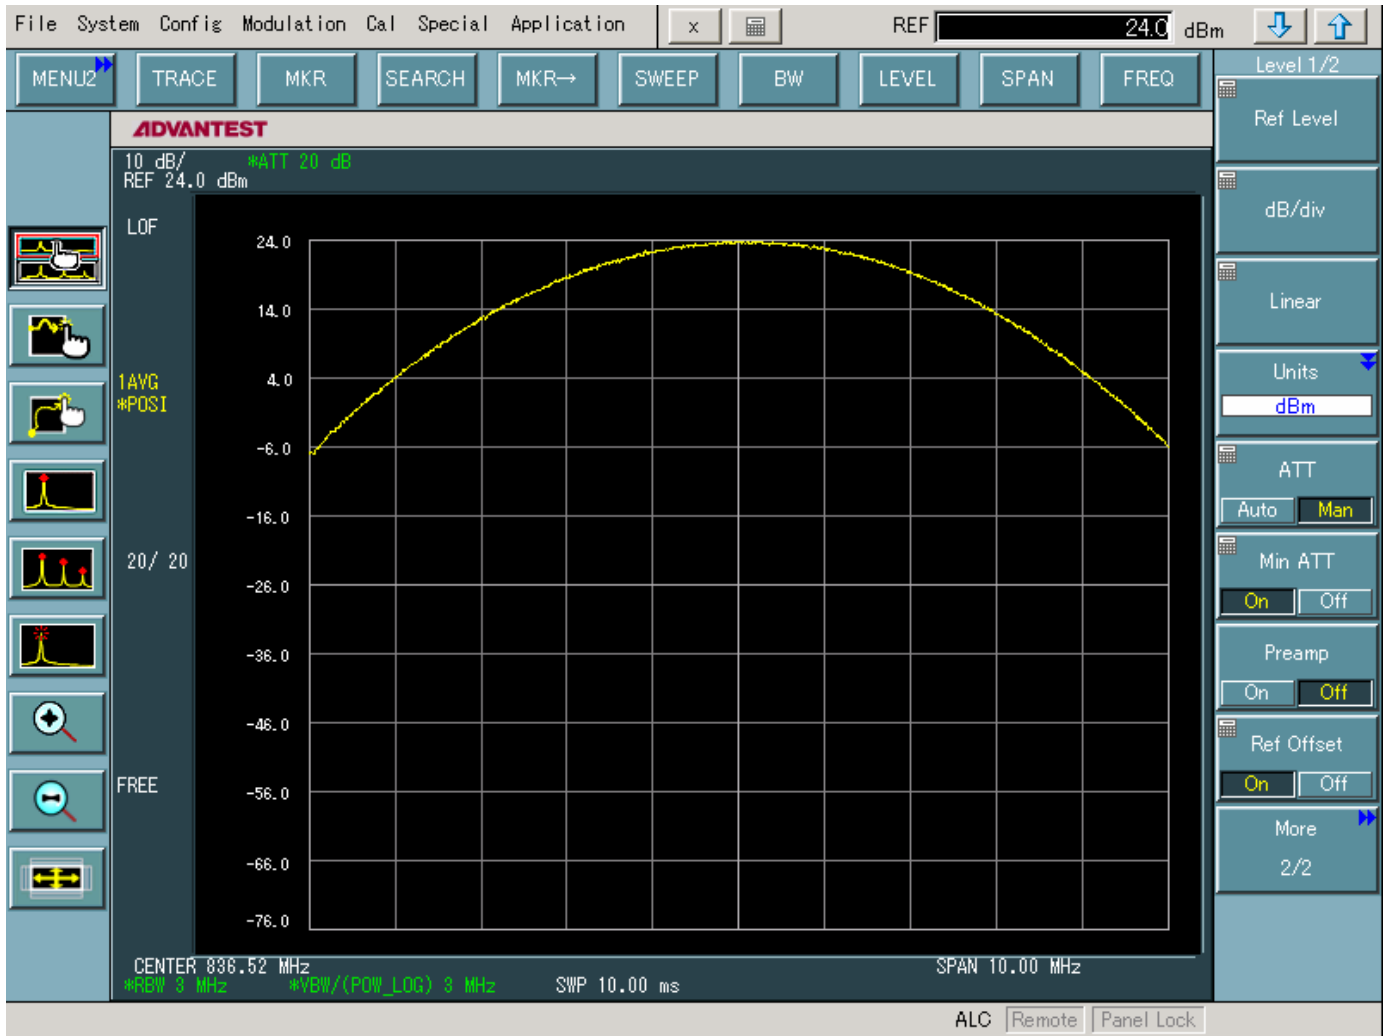

D . TEST PLOTS

CDMA MODE (1013 CH.) Conducted Spurious

CDMA MODE (0384 CH.) Conducted Spurious

CDMA MODE (0777 CH.) Conducted Spurious

CDMA MODE (0384 CH.) : Channel Power

■ CDMA Mode (0384 CH.) : Occupied Bandwidth

CDMA Cellular (1013 CH.) Band Edge

■ CDMA Cellular (777 CH.) Band Edge

■ CDMA (1013 CH) Test Mode: POWER OUT

■ CDMA (0384 CH) Test Mode: POWER OUT

■ CDMA (0777 CH) Test Mode: POWER OUT

■ CDMA (1013 CH) Test Mode

■ CDMA (0384 CH) Test Mode

■ CDMA (0777 CH) Test Mode