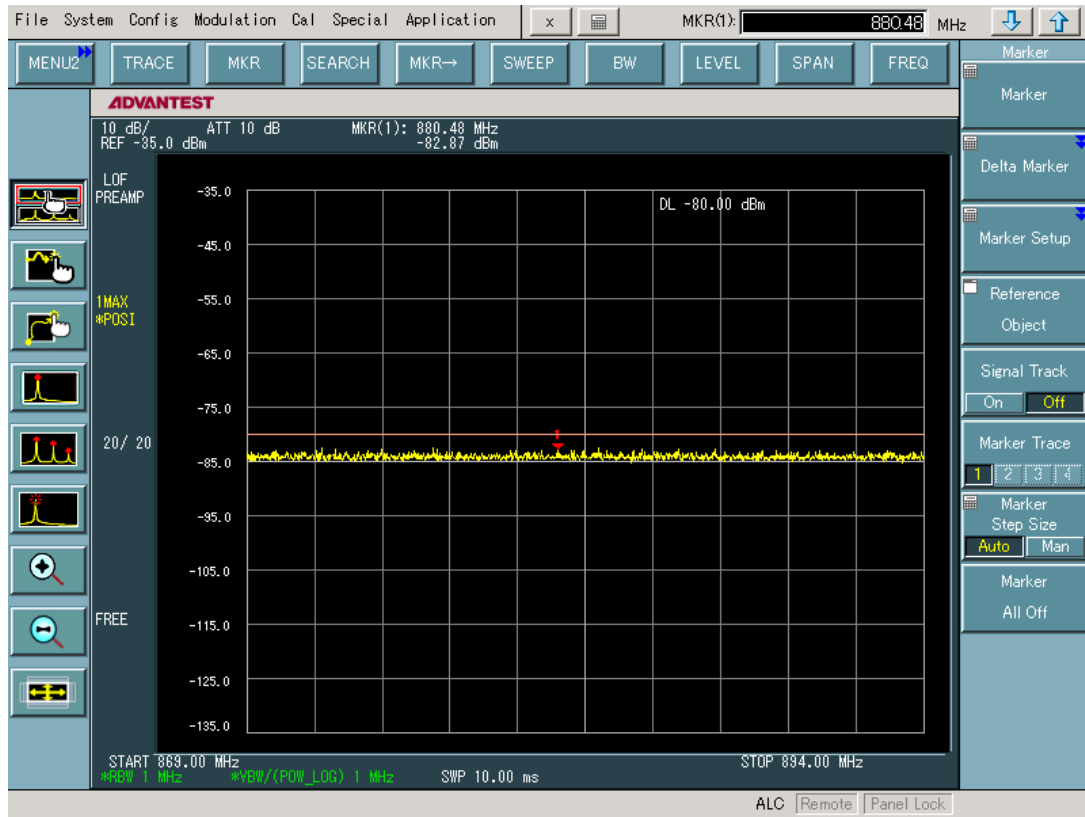

D . TEST PLOTS

CDMA MODE (1013 CH.) Conducted Spurious

CDMA MODE (0384 CH.) Conducted Spurious

CDMA MODE (0777 CH.) Conducted Spurious

CDMA MODE (0384 CH.) : Channel Power

■ CDMA Mode (0384 CH.) : Occupied Bandwidth

CDMA Cellular (1013 CH.) Band Edge

■ CDMA Cellular (777 CH.) Band Edge

■ CDMA (1013 CH) Test Mode: POWER OUT

■ CDMA (0384 CH) Test Mode: POWER OUT

■ CDMA (0777 CH) Test Mode: POWER OUT

■ CDMA (1013 CH) Test Mode

■ CDMA (0384 CH) Test Mode

■ CDMA (0777 CH) Test Mode