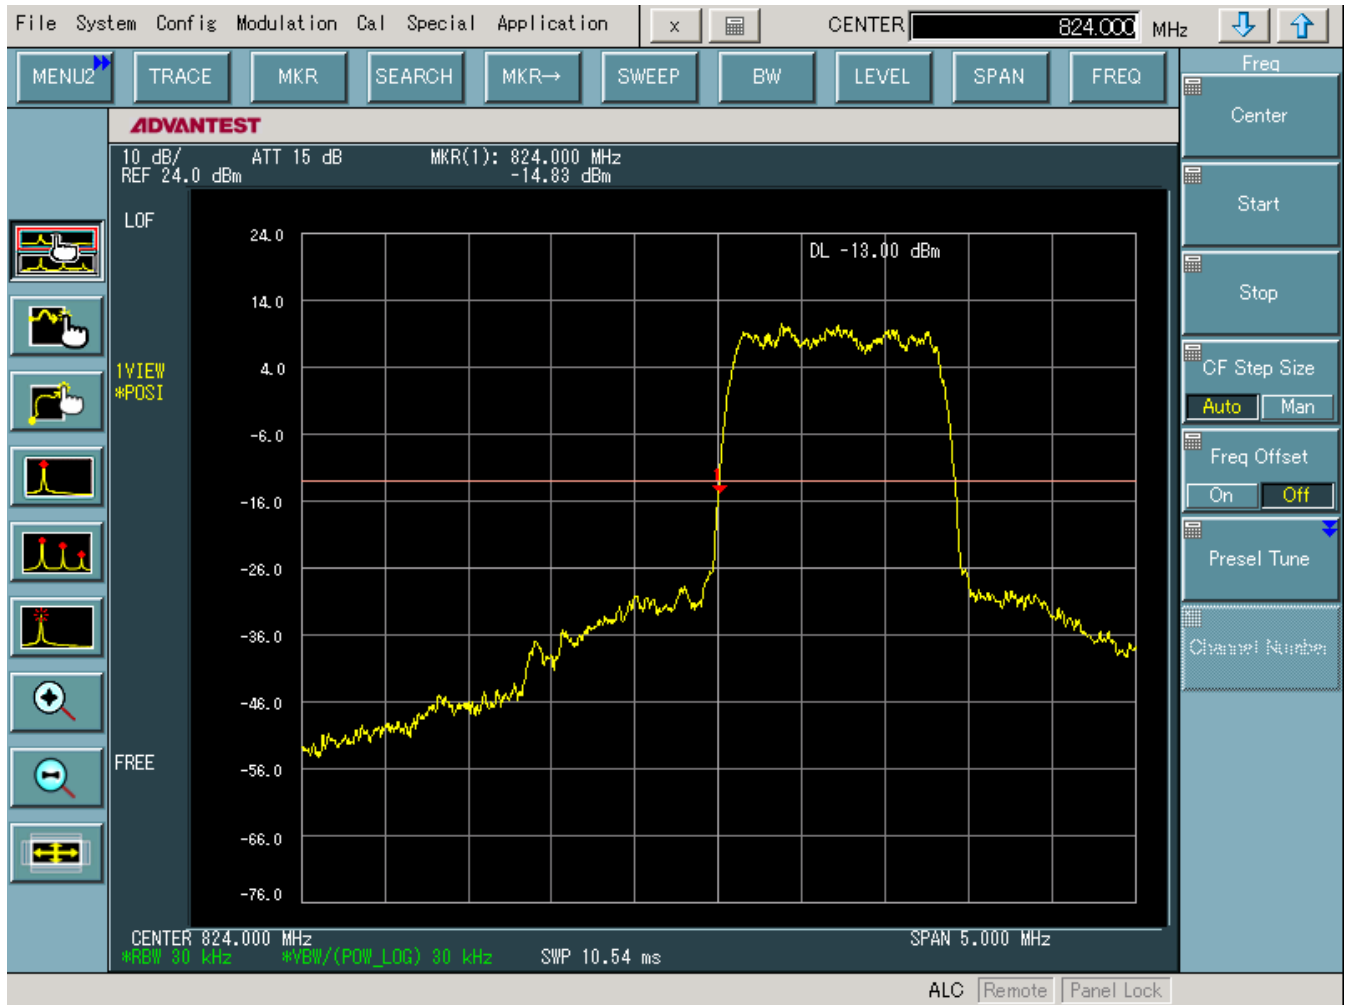

D . TEST PLOTS

CDMA MODE (1013 CH.) Conducted Spurious

CDMA MODE (0384 CH.) Conducted Spurious

CDMA MODE (0777 CH.) Conducted Spurious

CDMA MODE (0384 CH.) : Channel Power

■ CDMA Mode (0384 CH.) : Occupied Bandwidth

CDMA Cellular (1013 CH.) Band Edge

■ CDMA Cellular (777 CH.) Band Edge

■ CDMA (1013 CH) Test Mode: POWER OUT

■ CDMA (0384 CH) Test Mode: POWER OUT

■ CDMA (0777 CH) Test Mode: POWER OUT

■ CDMA (1013 CH) Test Mode

■ CDMA (0384 CH) Test Mode

■ CDMA (0777 CH) Test Mode