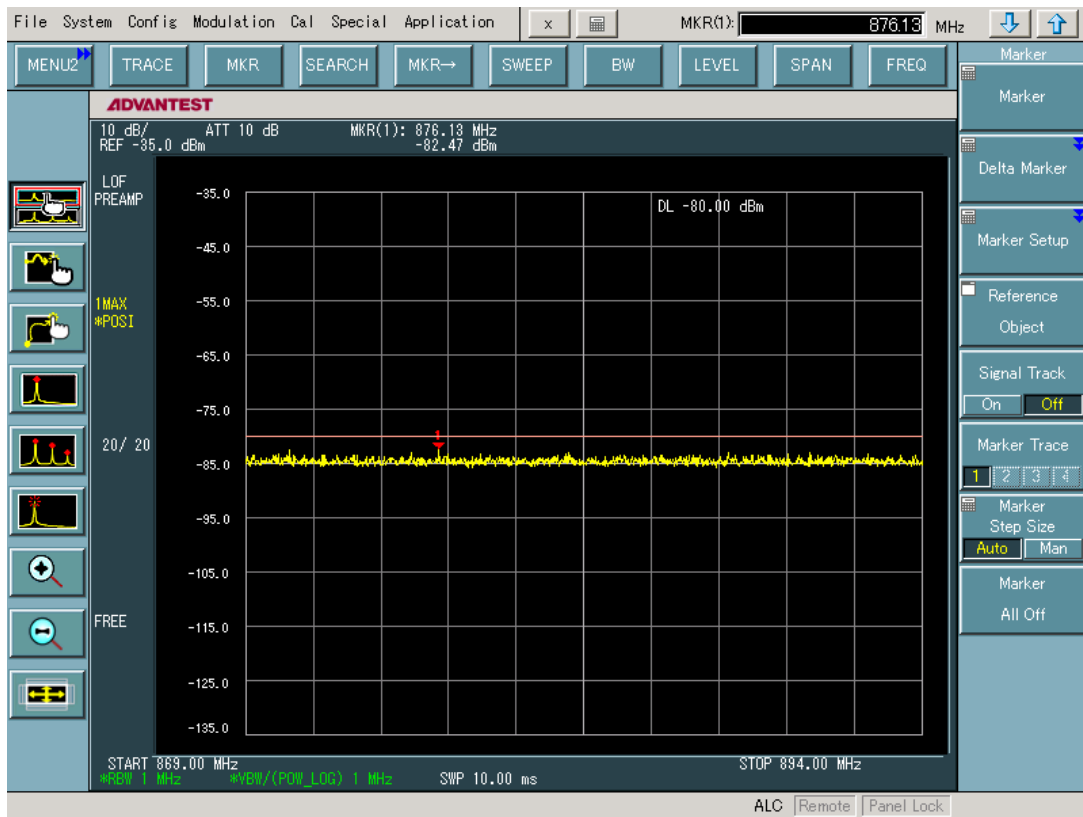

D . TEST PLOTS

CDMA MODE (1013 CH.) Conducted Spurious

CDMA MODE (0384 CH.) Conducted Spurious

CDMA MODE (0777 CH.) Conducted Spurious

CDMA MODE (0384 CH.) : Channel Power

■ CDMA Mode (0384 CH.) : Occupied Bandwidth

CDMA Cellular (1013 CH.) Band Edge

■ CDMA Cellular (777 CH.) Band Edge

■ CDMA (1013 CH) Test Mode: POWER OUT

■ CDMA (0384 CH) Test Mode: POWER OUT

■ CDMA (0777 CH) Test Mode: POWER OUT

■ CDMA (1013 CH) Test Mode

■ CDMA (0384 CH) Test Mode

■ CDMA (0777 CH) Test Mode