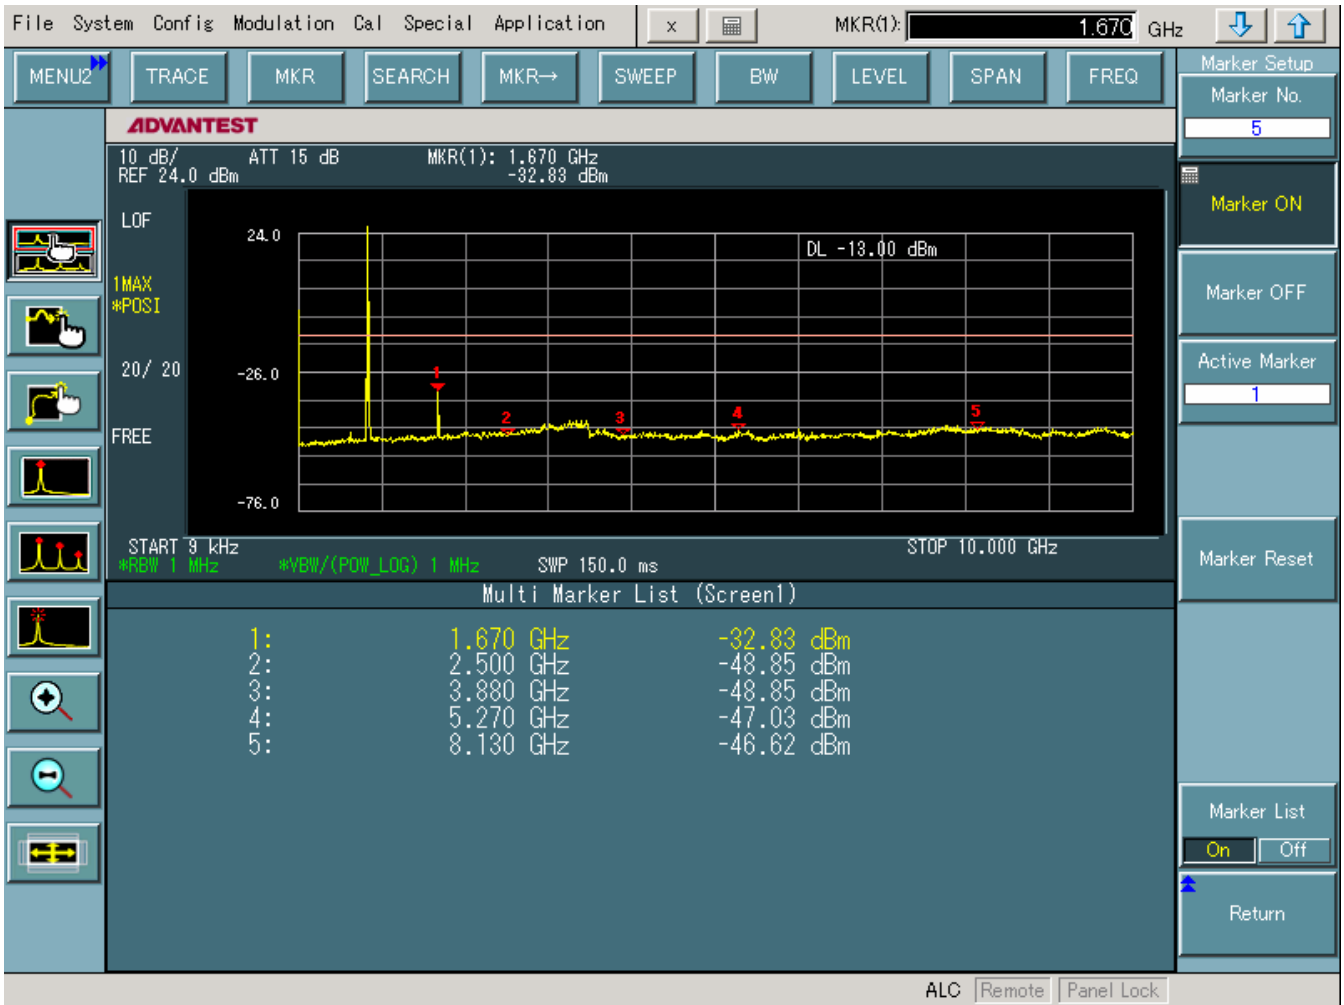

D . TEST PLOTS

CDMA MODE (1013 CH.) Conducted Spurious

CDMA MODE (0384 CH.) Conducted Spurious

CDMA MODE (0777 CH.) Conducted Spurious

CDMA MODE (0384 CH.) : Channel Power

■ CDMA Mode (0384 CH.) : Occupied Bandwidth

CDMA Cellular (1013 CH.) Band Edge

■ CDMA Cellular (777 CH.) Band Edge

■ CDMA (1013 CH) Test Mode: POWER OUT

■ CDMA (0384 CH) Test Mode: POWER OUT

■ CDMA (0777 CH) Test Mode: POWER OUT

■ CDMA (1013 CH) Test Mode

■ CDMA (0384 CH) Test Mode

■ CDMA (0777 CH) Test Mode