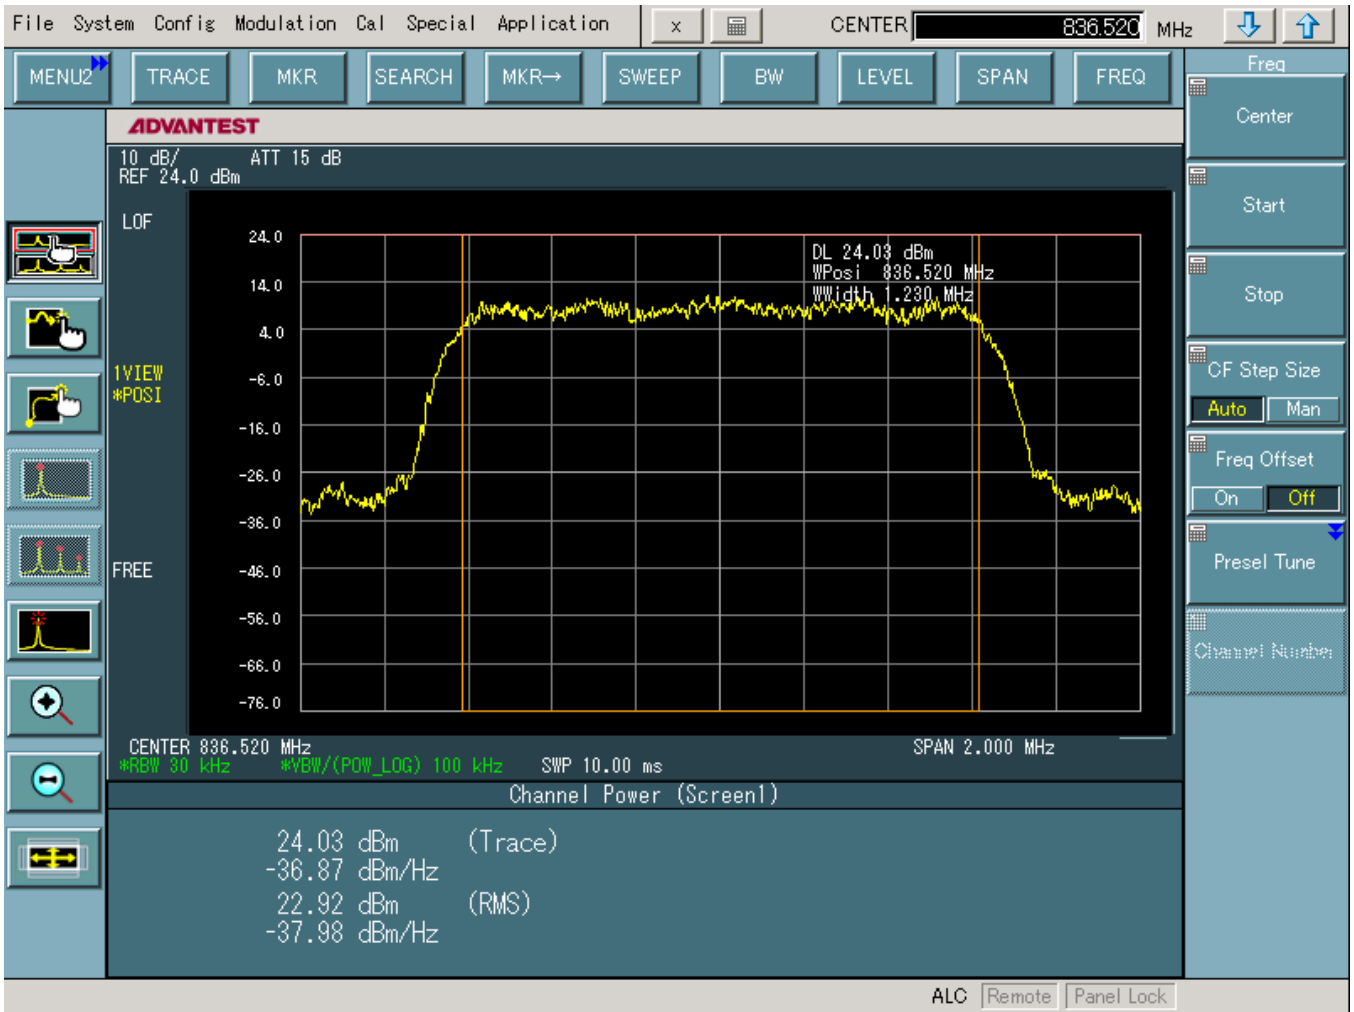

D . TEST PLOTS

CDMA MODE (1013 CH.) Conducted Spurious

CDMA MODE (0384 CH.) Conducted Spurious

CDMA MODE (0777 CH.) Conducted Spurious

CDMA MODE (0384 CH.) : Channel Power

■ CDMA Mode (0384 CH.) : Occupied Bandwidth

CDMA Cellular (1013 CH.) Band Edge

■ CDMA Cellular (777 CH.) Band Edge

■ CDMA (1013 CH) Test Mode: POWER OUT

■ CDMA (0384 CH) Test Mode: POWER OUT

■ CDMA (0777 CH) Test Mode: POWER OUT

■ CDMA (1013 CH) Test Mode

■ CDMA (0384 CH) Test Mode

■ CDMA (0777 CH) Test Mode