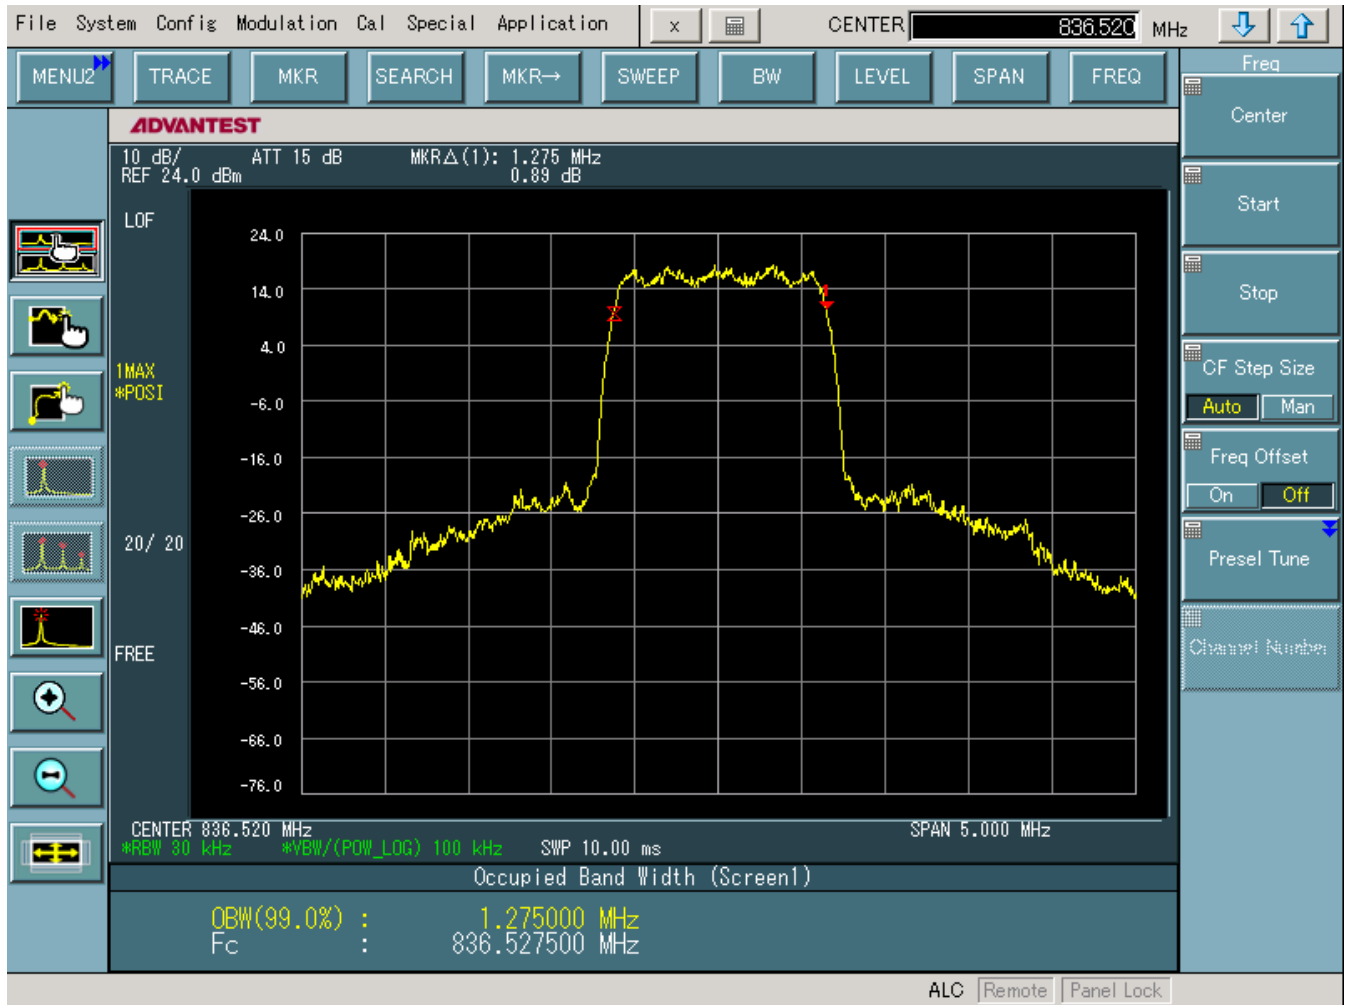

D . TEST PLOTS

CDMA MODE (1013 CH.) Conducted Spurious

CDMA MODE (0384 CH.) Conducted Spurious

CDMA MODE (0777 CH.) Conducted Spurious

CDMA MODE (0384 CH.) : Channel Power

■ CDMA Mode (0384 CH.) : Occupied Bandwidth

CDMA Cellular (1013 CH.) Band Edge

■ CDMA Cellular (777 CH.) Band Edge

■ CDMA (1013 CH) Test Mode: POWER OUT

■ CDMA (0384 CH) Test Mode: POWER OUT

■ CDMA (0777 CH) Test Mode: POWER OUT

■ CDMA (1013 CH) Test Mode

■ CDMA (0384 CH) Test Mode

■ CDMA (0777 CH) Test Mode